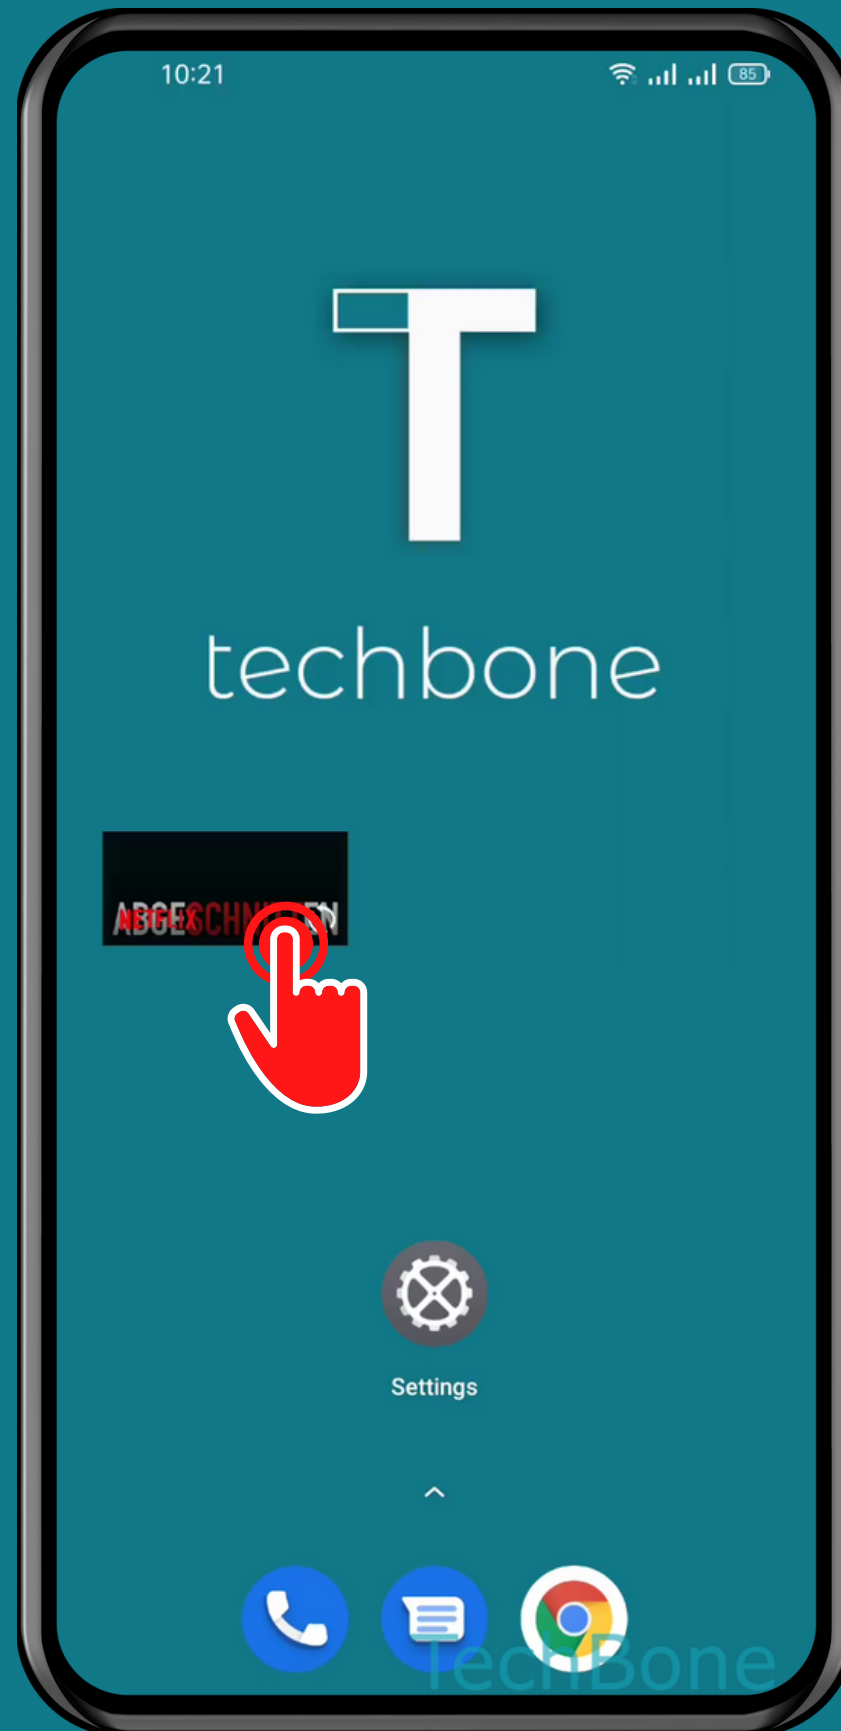

REALME

Android 11 - realme UI 2

HOW TO RESIZE A WIDGET

Tap and hold a Widget

Drag the
Borders to resize the
Widget

Tap on a
Free area to exit

Done!