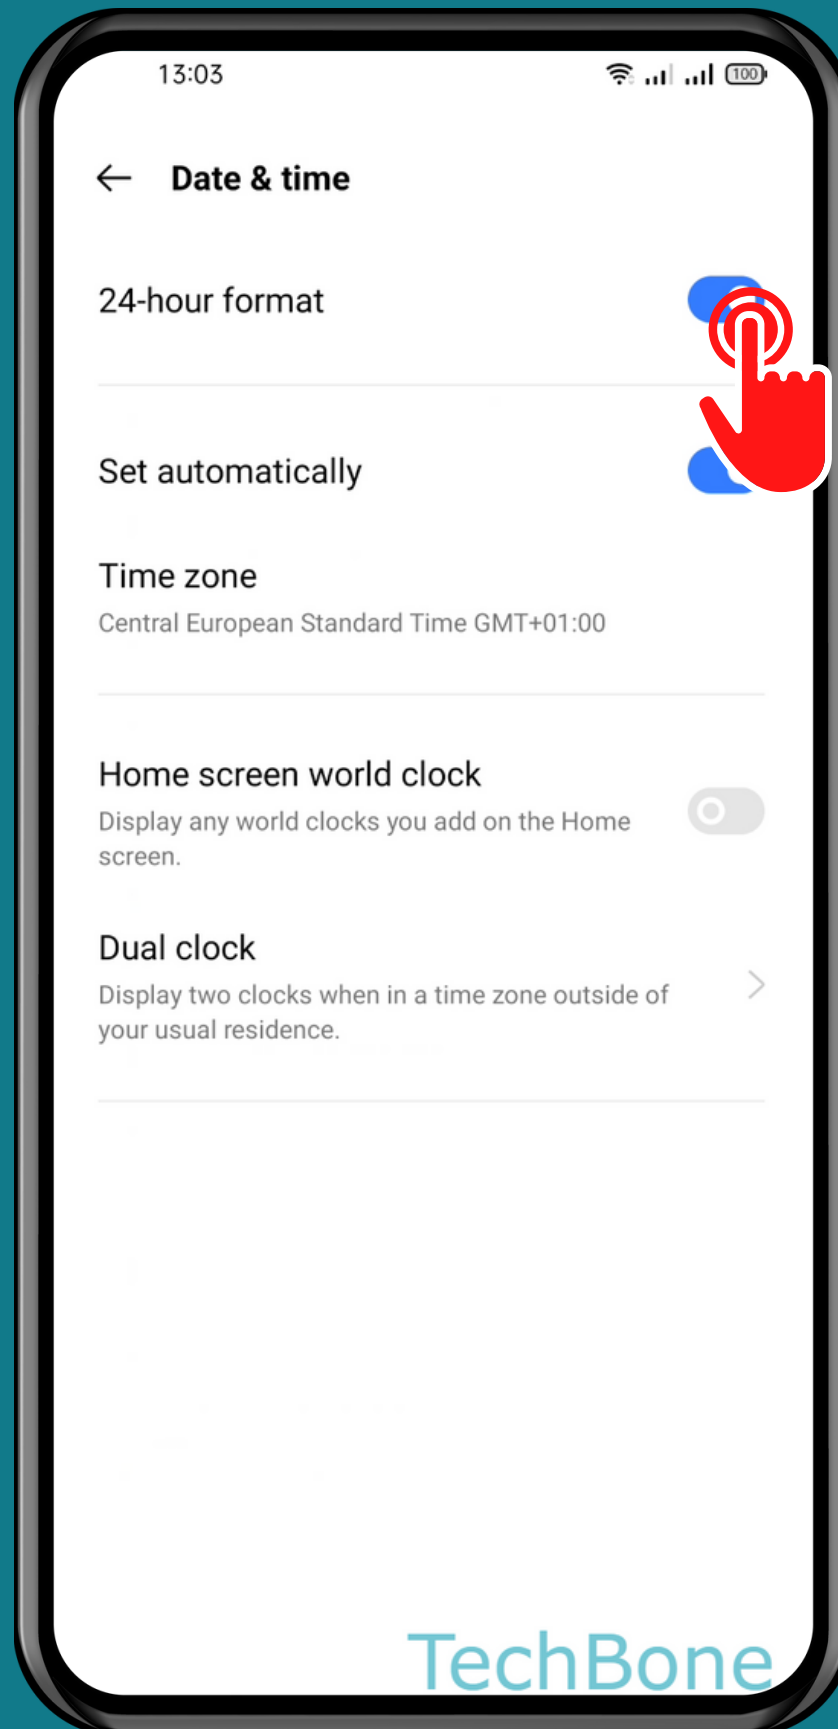

# HOW TO SET 12-/24-HOUR FORMAT

Tap on  
Settings

# Tap on Additional settings

# Tap on Date & time