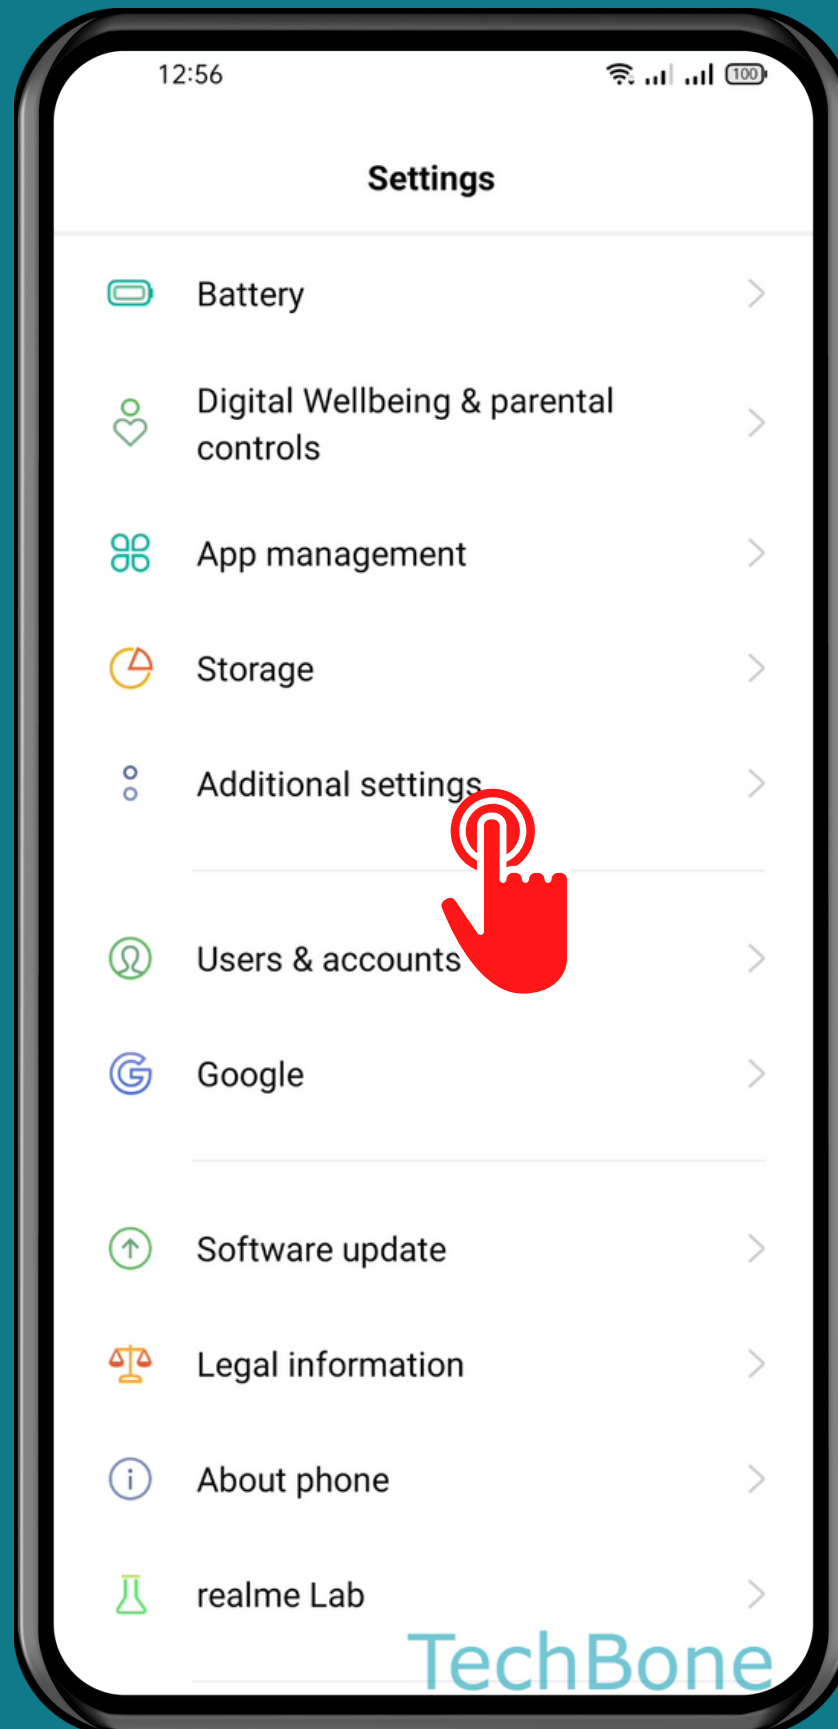

REALME

Android 11 - realme UI 2

# HOW TO SET 12-/24-HOUR FORMAT

Tap on  
Settings

# Tap on Additional settings

# Tap on Date & time