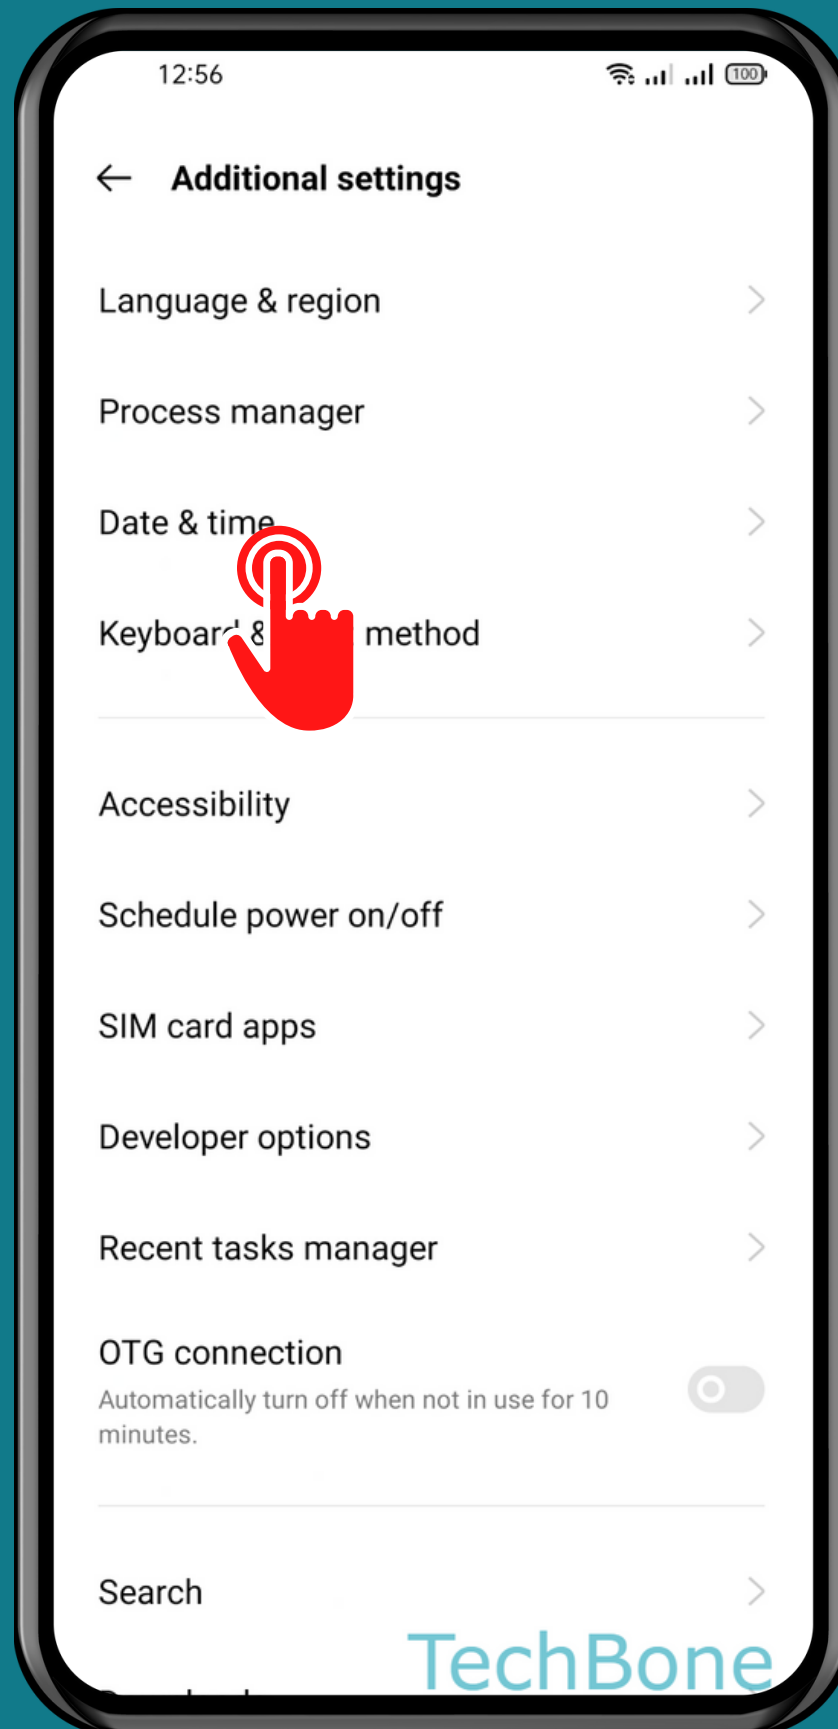

REALME

Android 11 - realme UI 2

# HOW TO SET 12-/24-HOUR FORMAT

Tap on  
Settings

# Tap on Additional settings

# Tap on Date & time