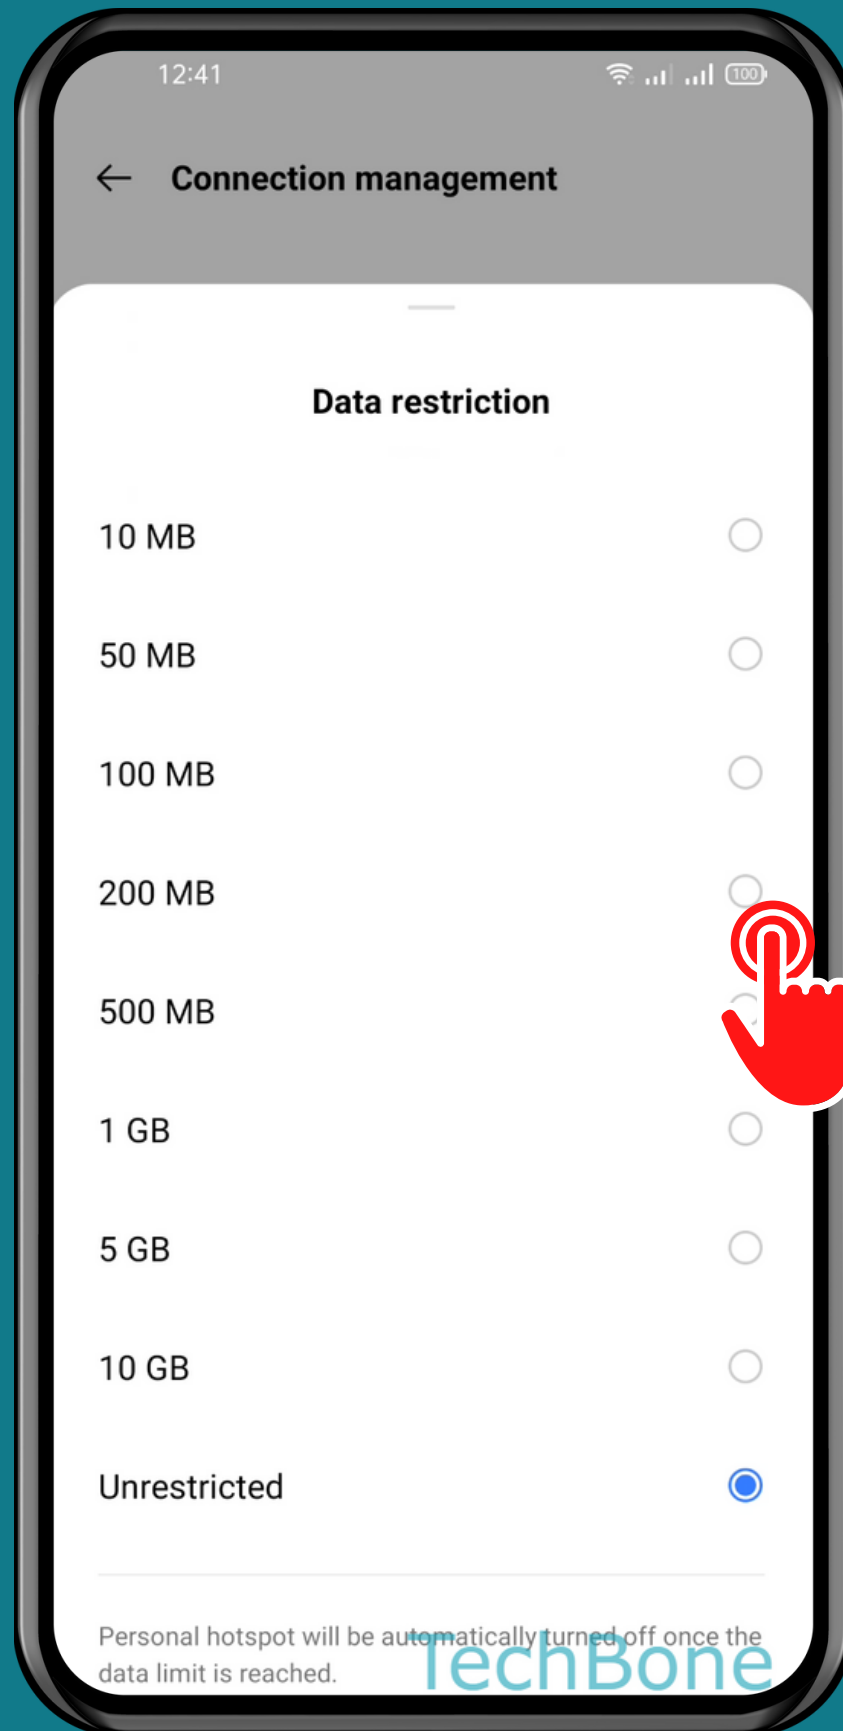

REALME

Android 11 - realme UI 2

HOW TO SET A DATA LIMIT (PERSONAL HOTSPOT)

Tap on
Settings

Tap on Connection & sharing

Tap on Personal hotspot

Tap on Connection management

Tap on
Data restriction