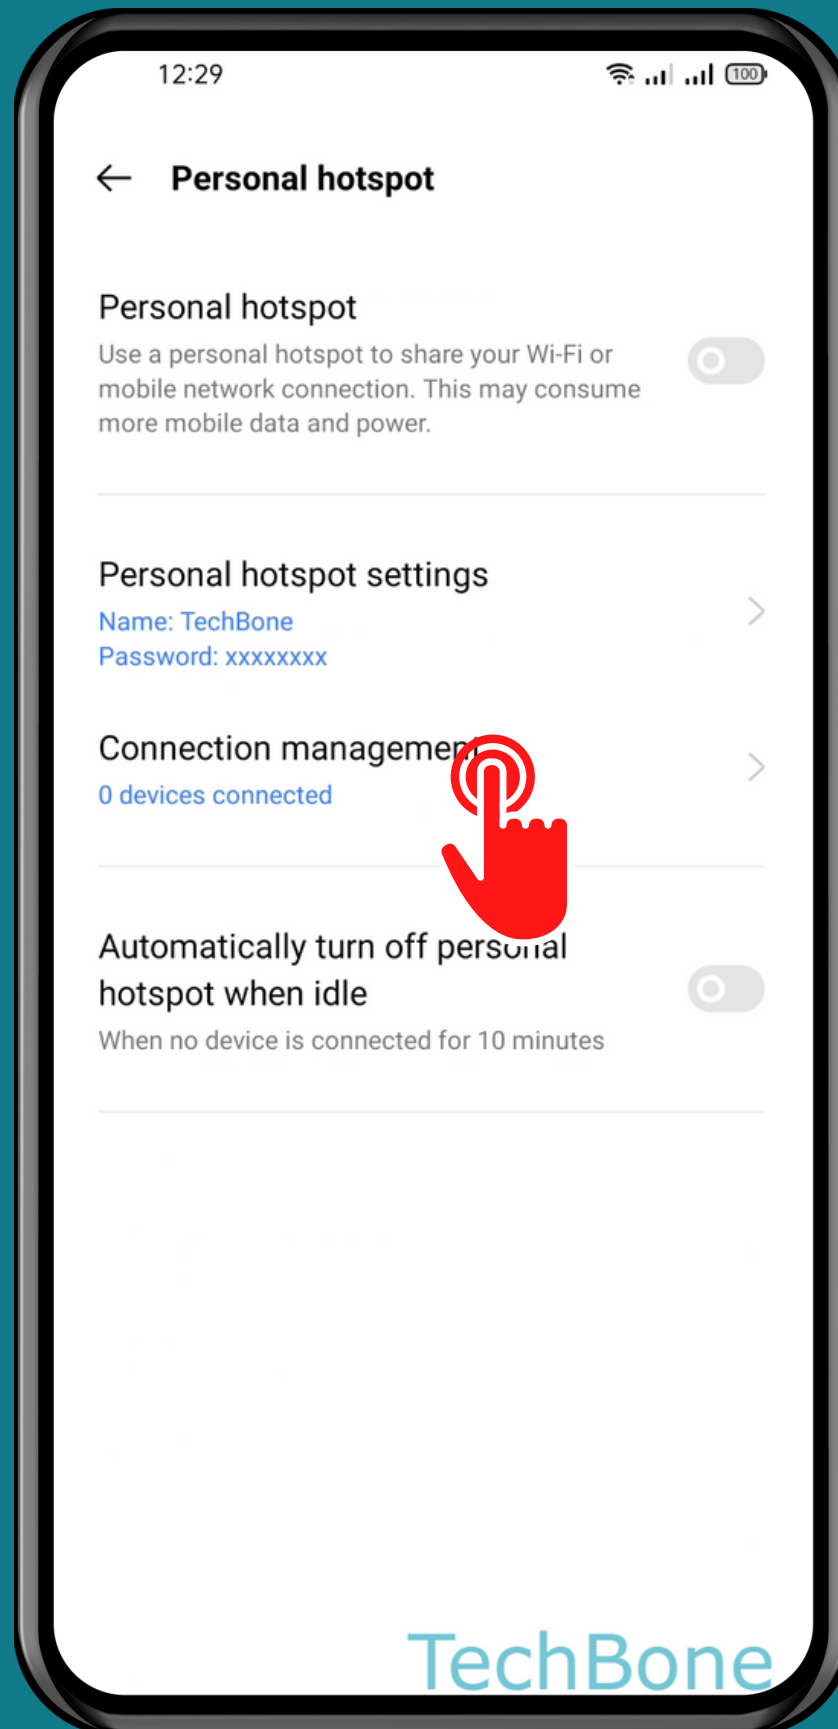

REALME

Android 11 - realme UI 2

HOW TO SET A DATA LIMIT (PERSONAL HOTSPOT)

Tap on
Settings

Tap on Connection & sharing

Tap on Personal hotspot

Tap on Connection management

Tap on
Data restriction