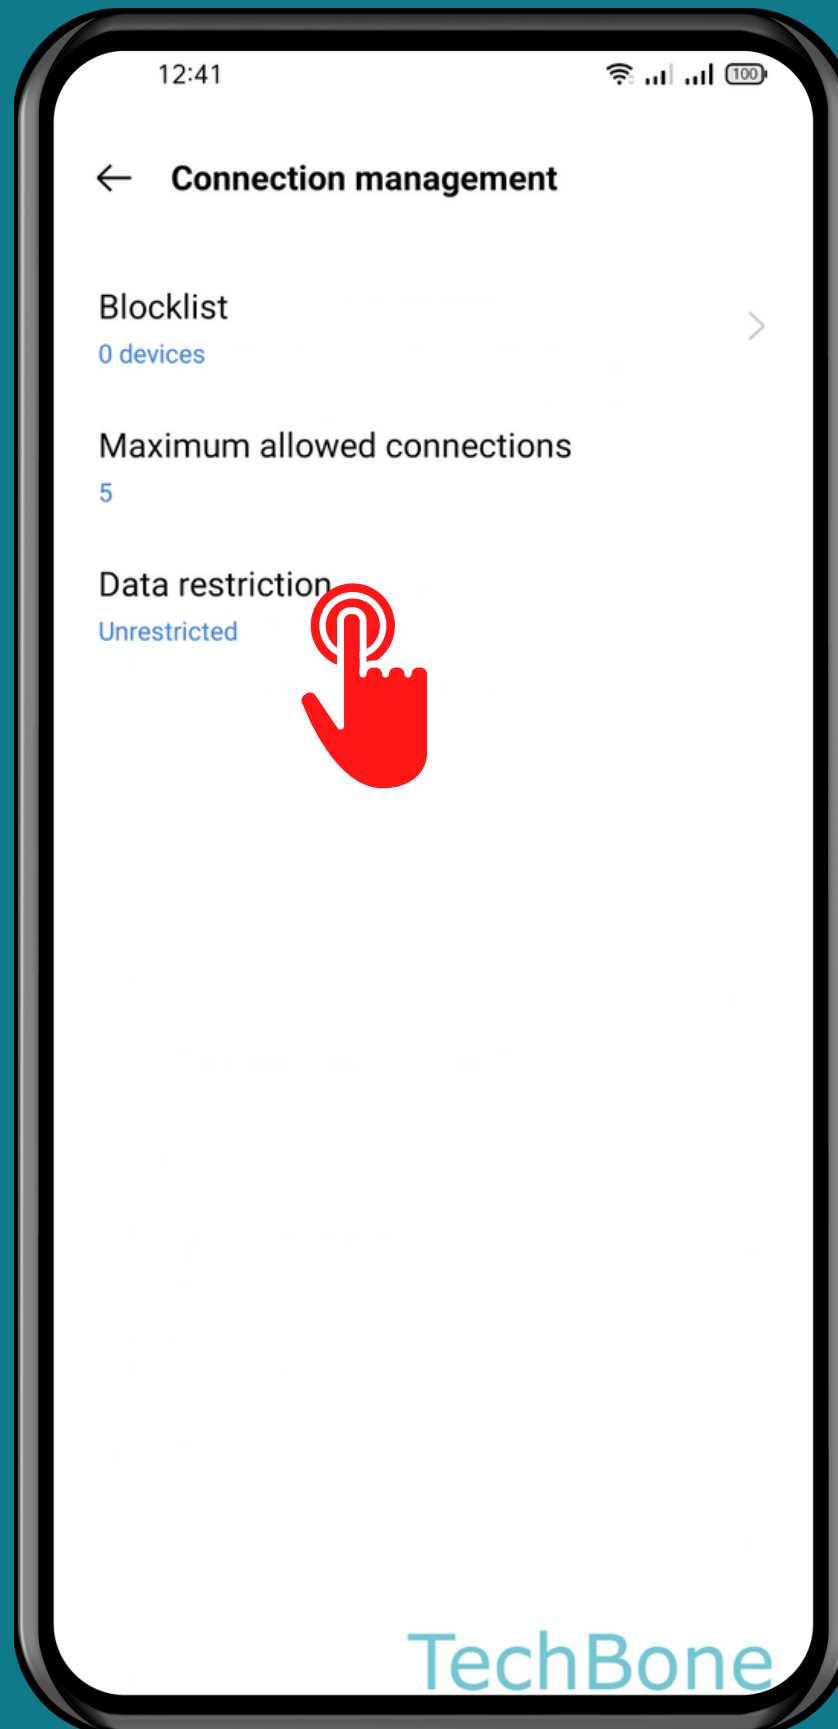

REALME

Android 11 - realme UI 2

HOW TO SET A DATA LIMIT (PERSONAL HOTSPOT)

Tap on
Settings

Tap on Connection & sharing

Tap on Personal hotspot

Tap on Connection management

Tap on
Data restriction