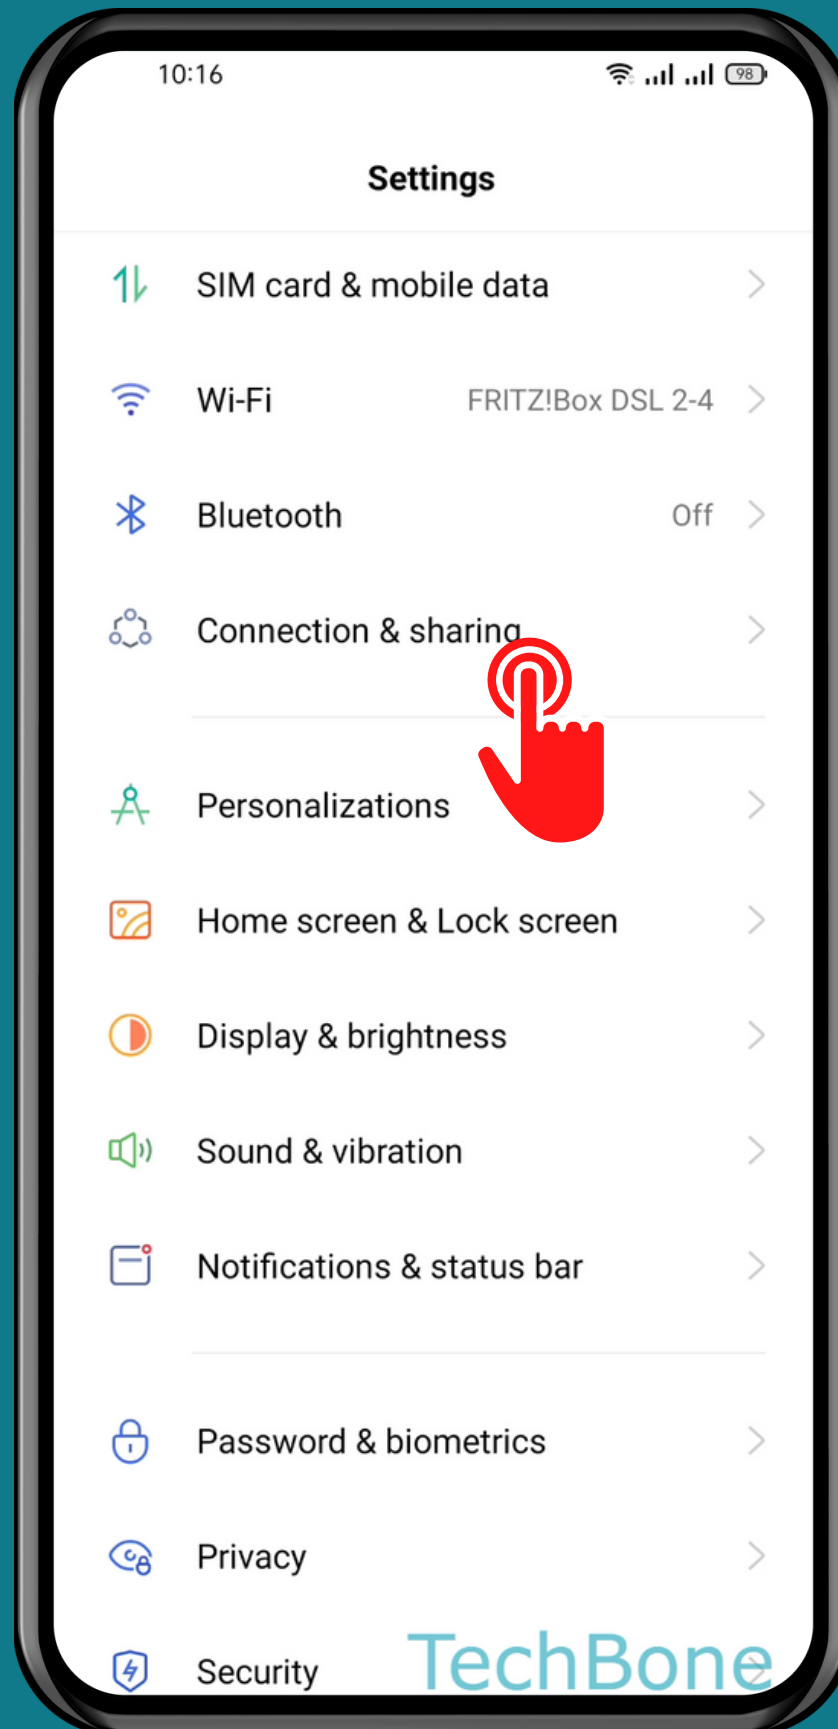

REALME

Android 11 - realme UI 2

HOW TO SET A DATA LIMIT (PERSONAL HOTSPOT)

Tap on
Settings

Tap on Connection & sharing

Tap on Personal hotspot

Tap on Connection management

Tap on
Data restriction

Choose an
Option

Done!