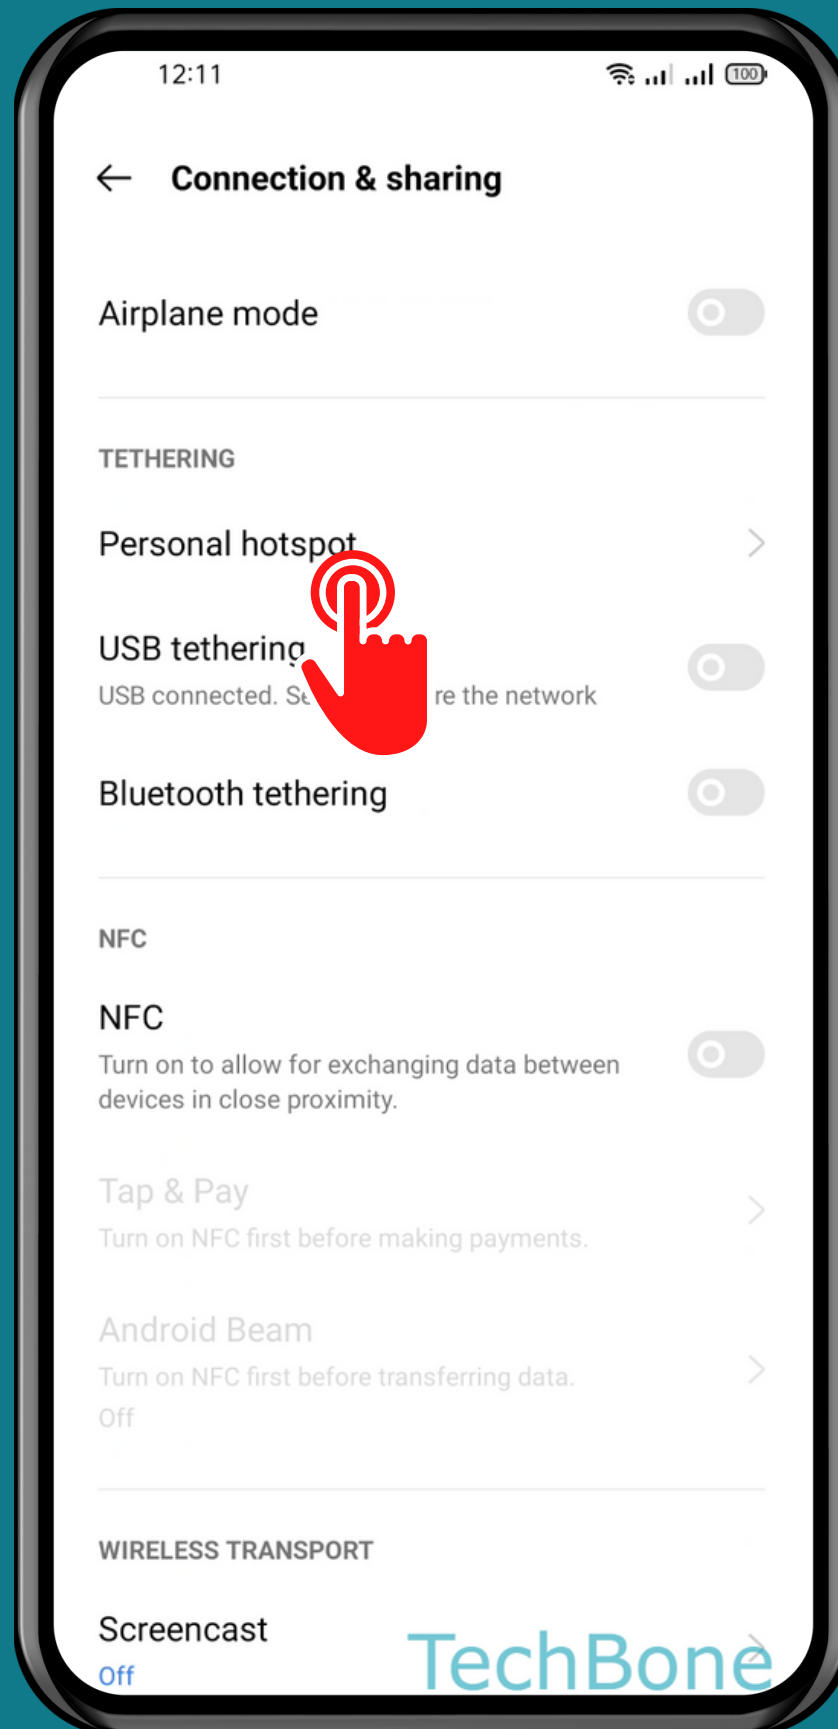

REALME

Android 11 - realme UI 2

HOW TO SET A DATA LIMIT (PERSONAL HOTSPOT)

Tap on
Settings

Tap on Connection & sharing

Tap on Personal hotspot

Tap on Connection management

Tap on
Data restriction

Choose an
Option

Done!