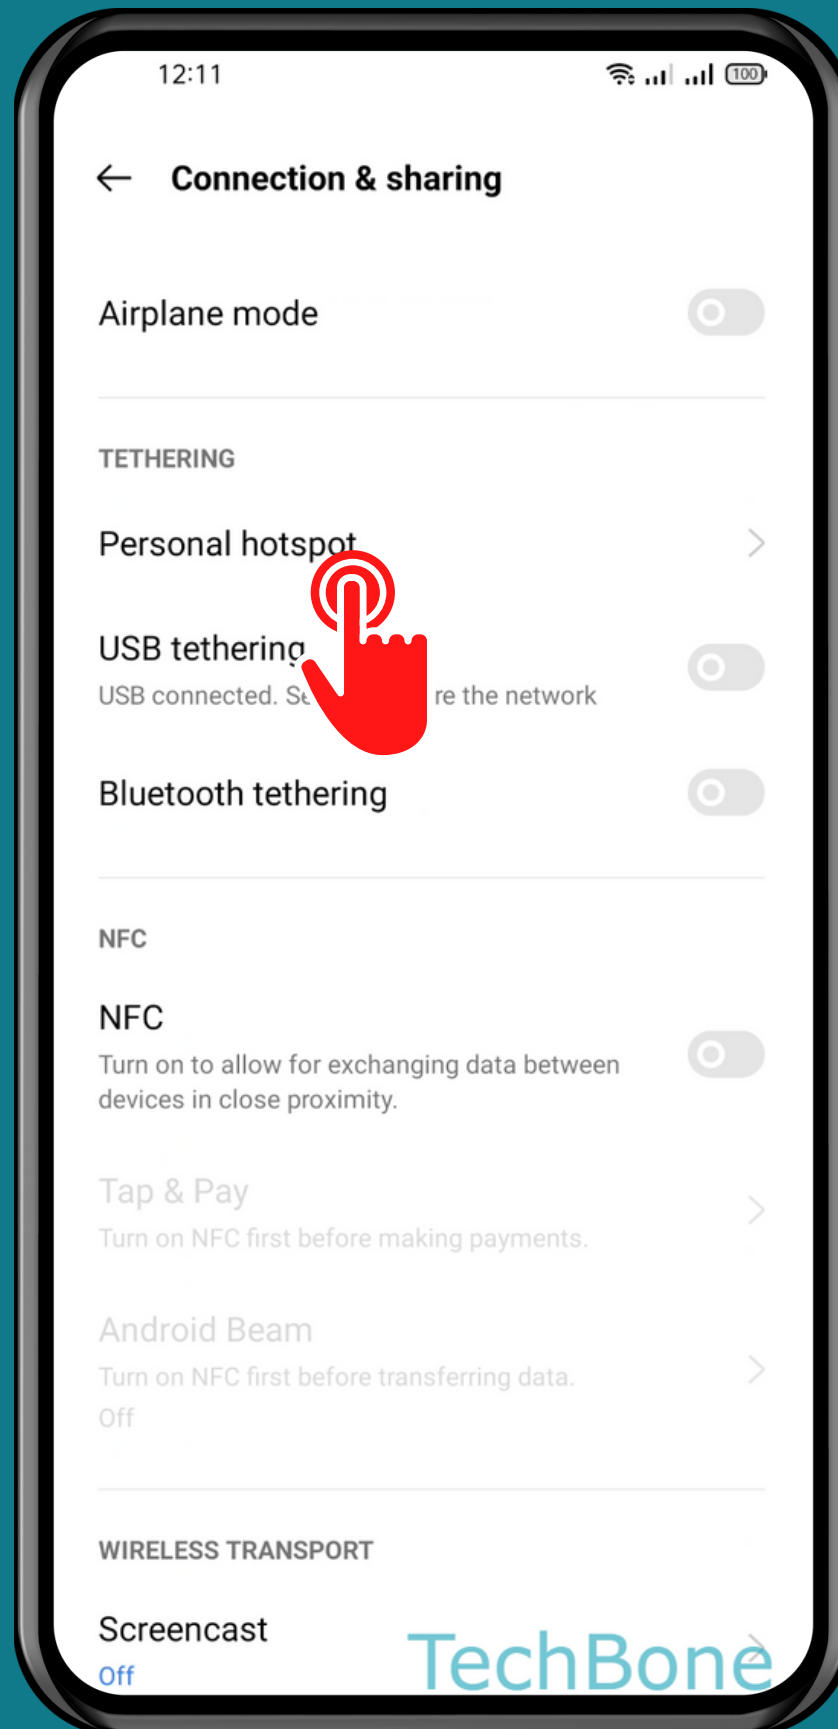

REALME

Android 11 - realme UI 2

MAXIMUM OF ALLOWED CONNECTIONS (PERSONAL HOTSPOT)

Tap on
Settings

Tap on Connection & sharing

Tap on Personal hotspot

Tap on
Connection
management

Tap on
Maximum allowed
connections

Choose an
Option

Done!