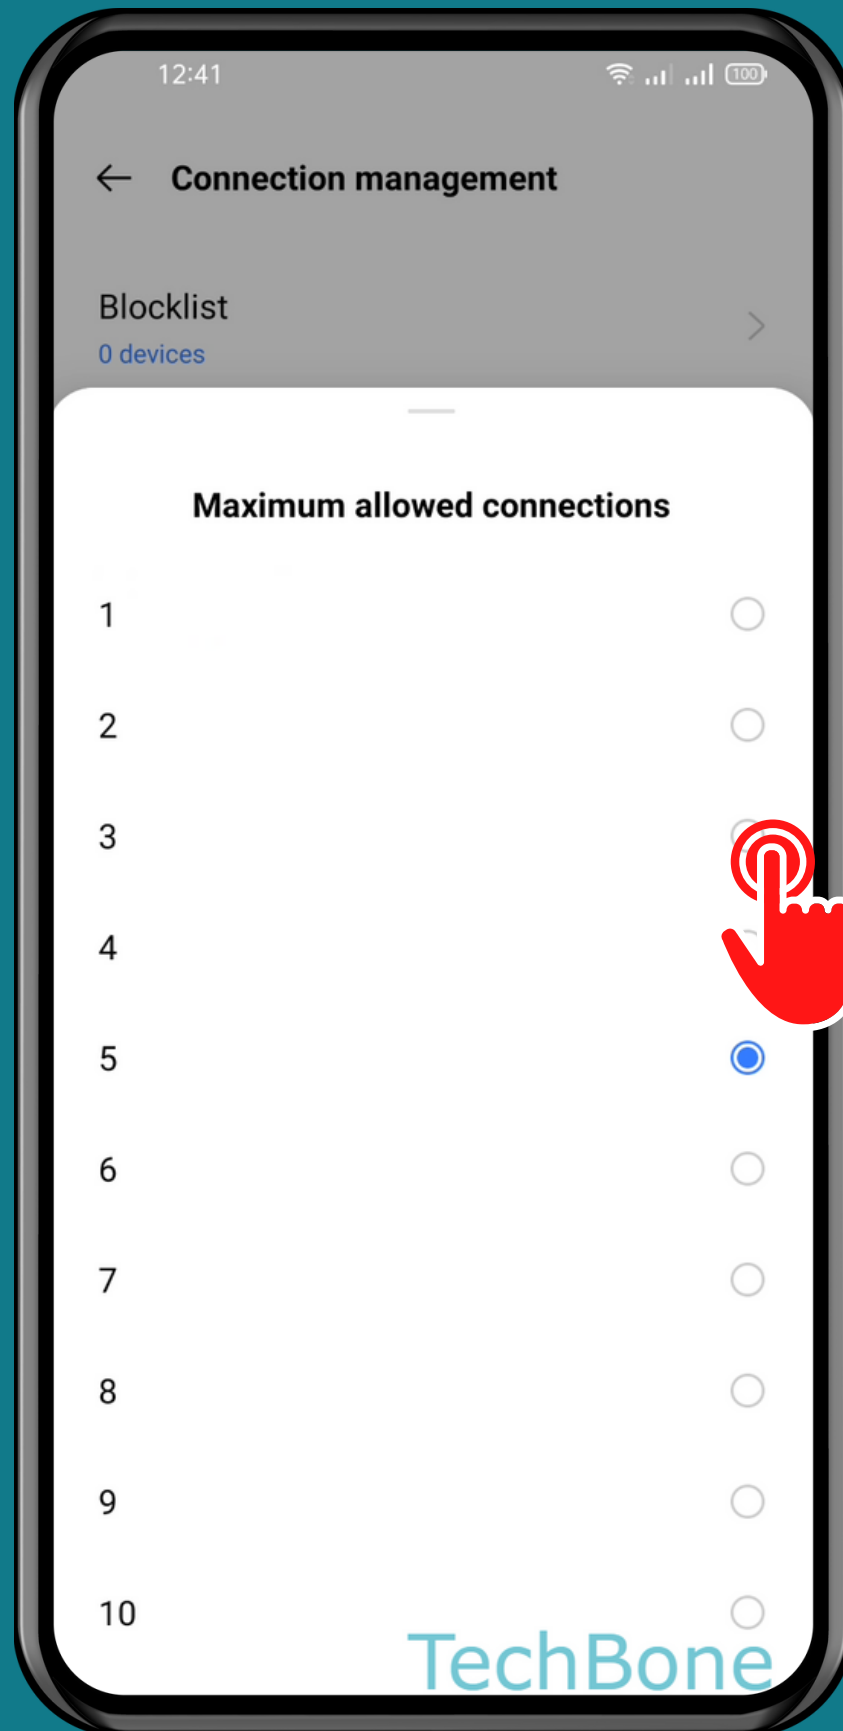

REALME

Android 11 - realme UI 2

MAXIMUM OF ALLOWED CONNECTIONS (PERSONAL HOTSPOT)

Tap on
Settings

Tap on Connection & sharing

Tap on Personal hotspot

Tap on
Connection
management

Tap on
Maximum allowed
connections

Choose an
Option

Done!