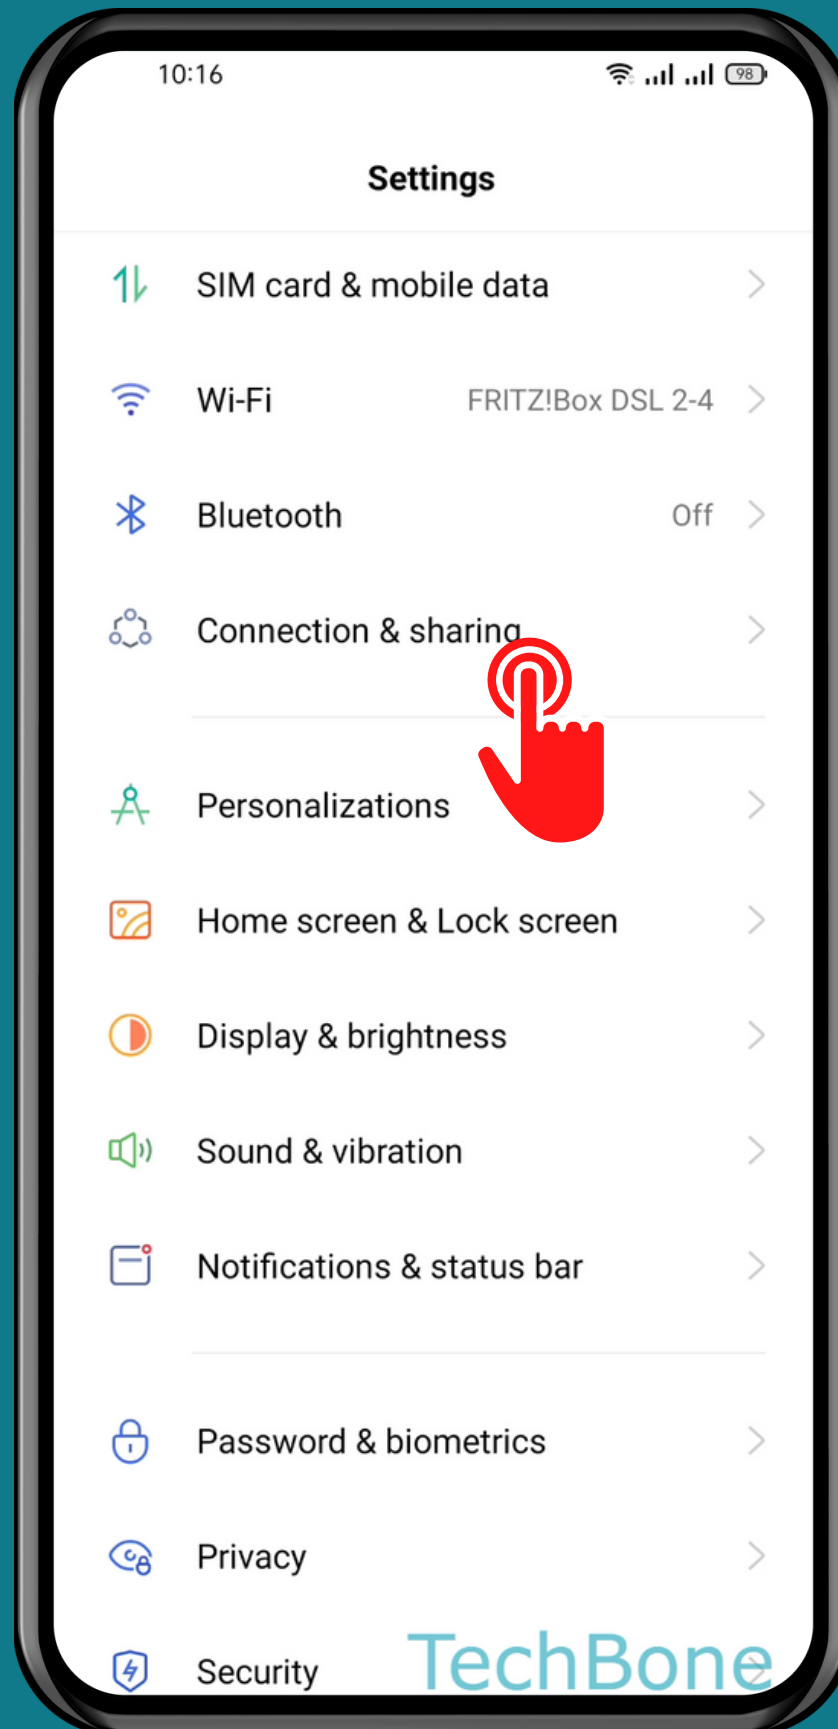

REALME

Android 11 - realme UI 2

MAXIMUM OF ALLOWED CONNECTIONS (PERSONAL HOTSPOT)

Tap on
Settings

Tap on Connection & sharing

Tap on Personal hotspot

Tap on
Connection
management

Tap on
Maximum allowed
connections

Choose an
Option

Done!