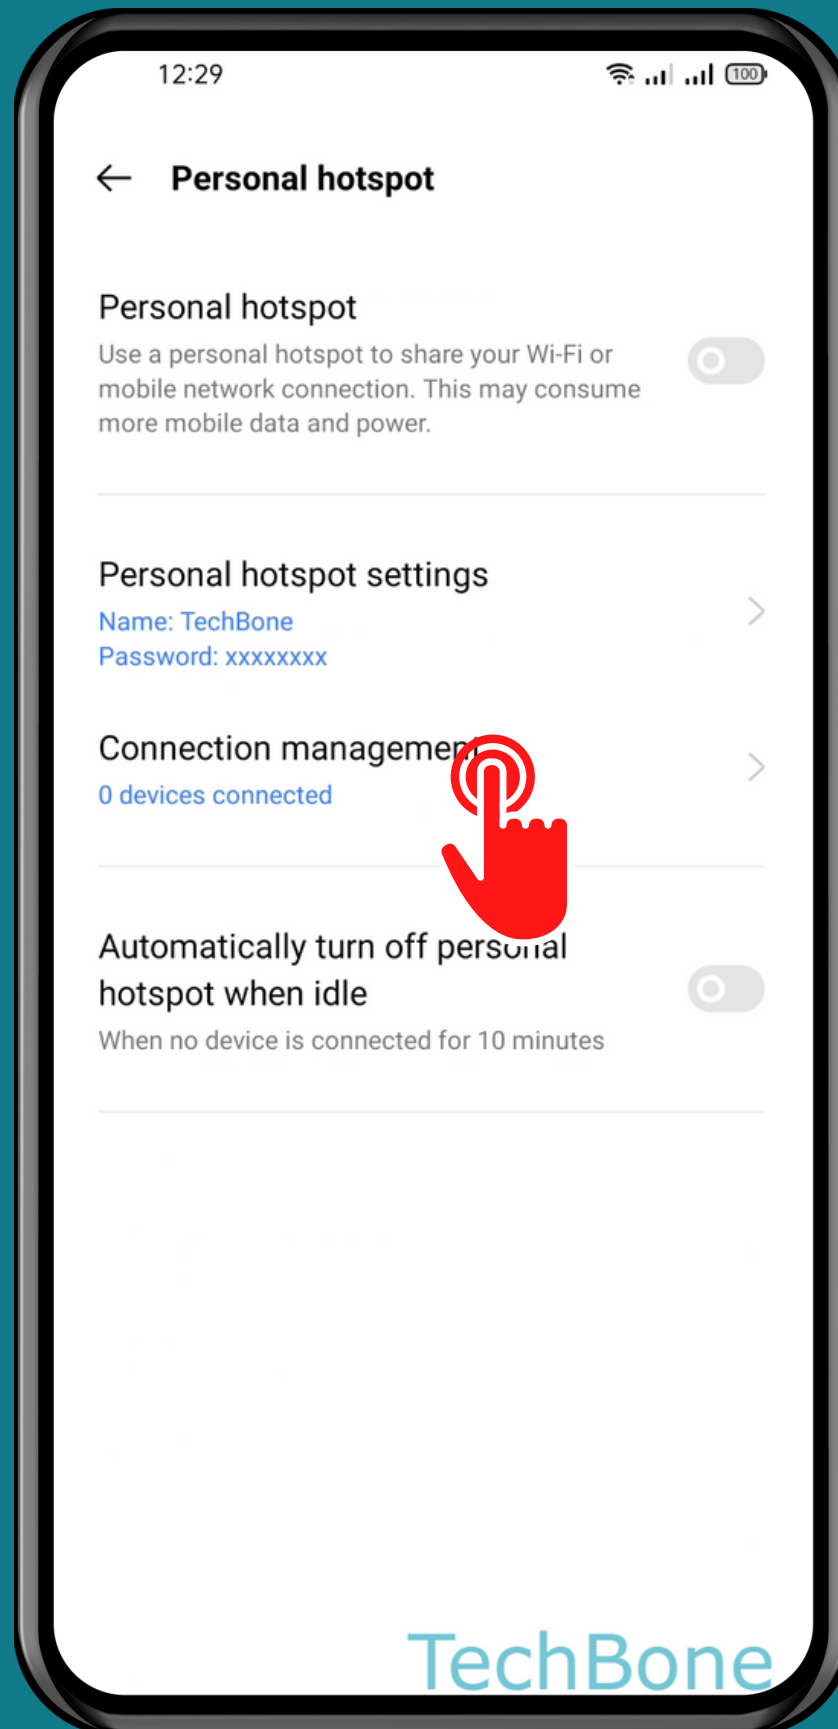

REALME

Android 11 - realme UI 2

MAXIMUM OF ALLOWED CONNECTIONS (PERSONAL HOTSPOT)

Tap on
Settings

Tap on Connection & sharing

Tap on Personal hotspot

Tap on
Connection
management

Tap on
Maximum allowed
connections