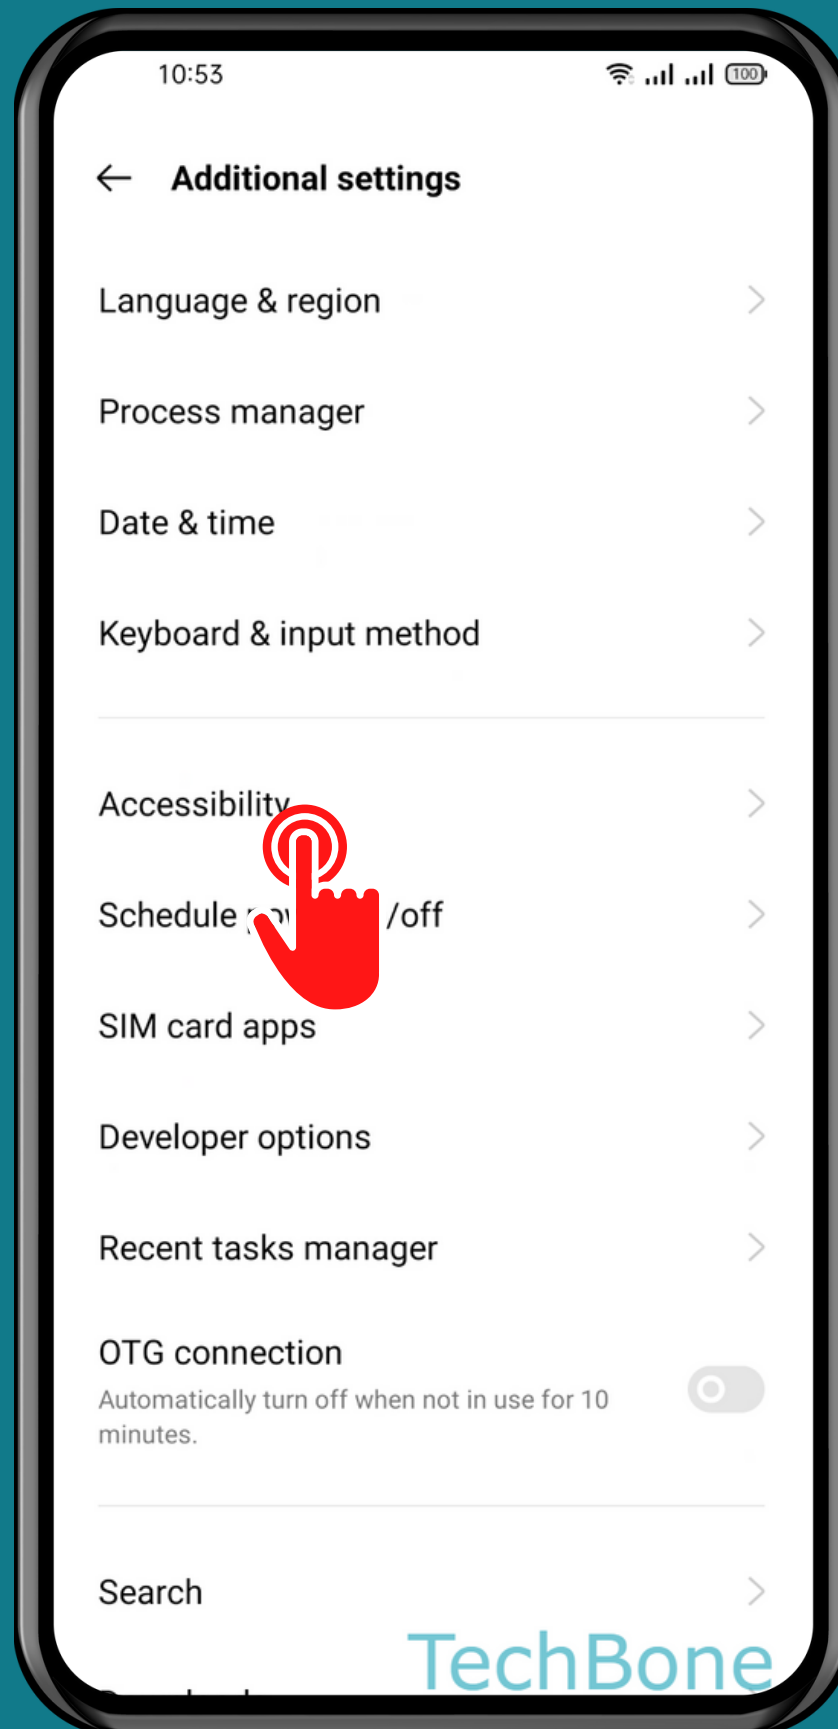

REALME

Android 11 - realme UI 2

HOW TO SET ACTION TIME OF DISPLAYED POP-UPS

Tap on
Settings

Tap on Additional settings

Tap on Accessibility

Tap on
Time to take action

Choose an Option