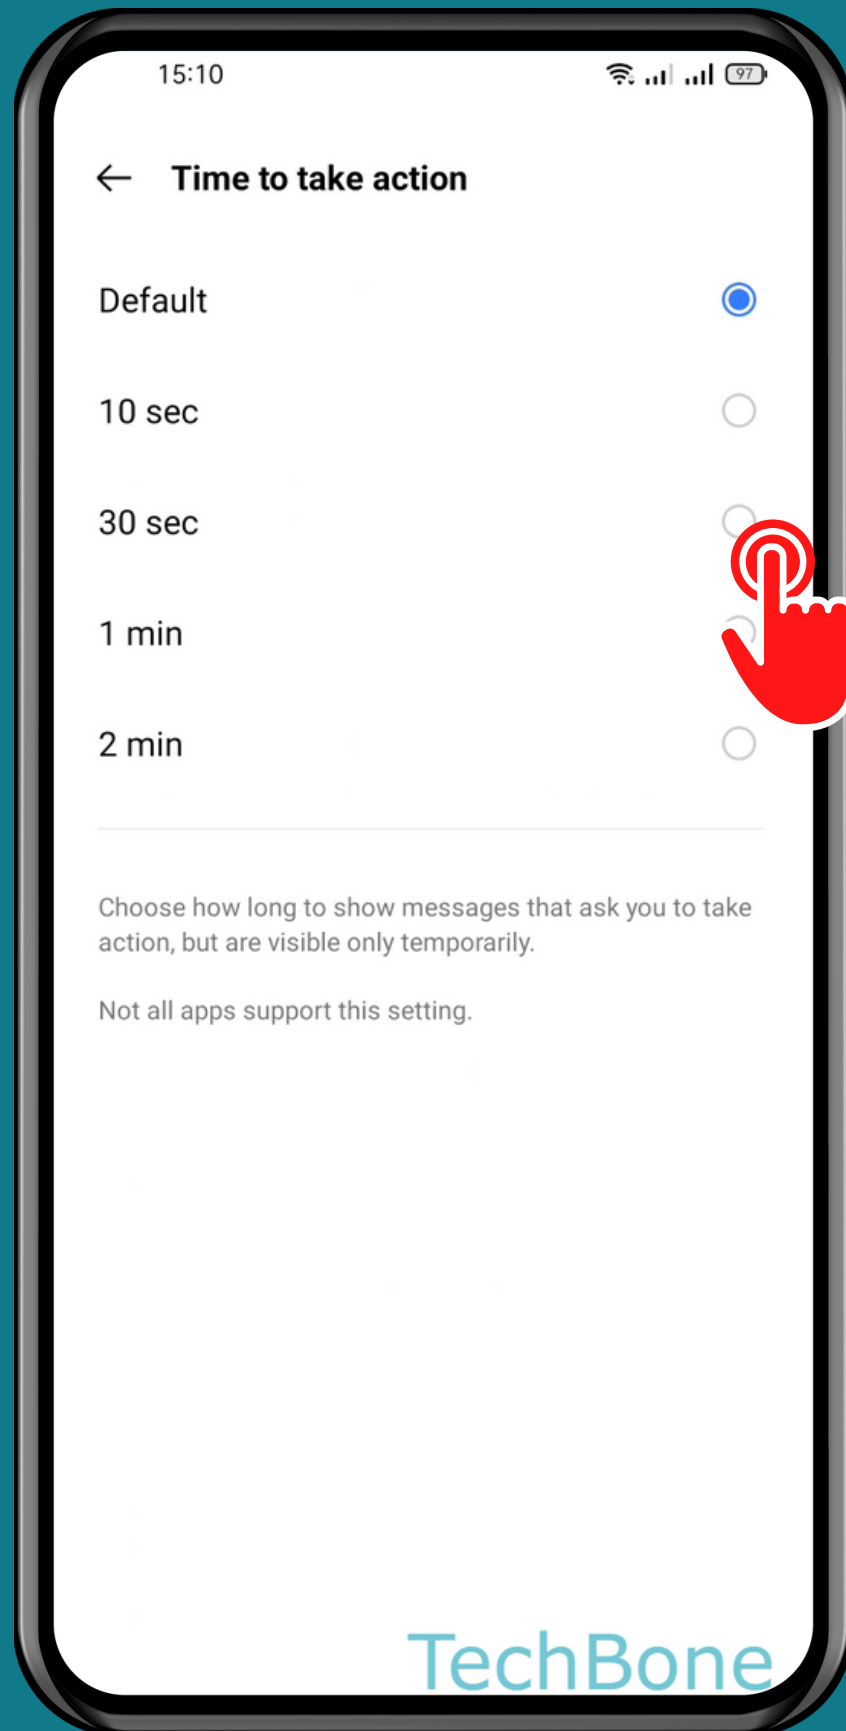

REALME

Android 11 - realme UI 2

HOW TO SET ACTION TIME OF DISPLAYED POP-UPS

Tap on
Settings

Tap on Additional settings

Tap on Accessibility

Tap on
Time to take action

Choose an Option