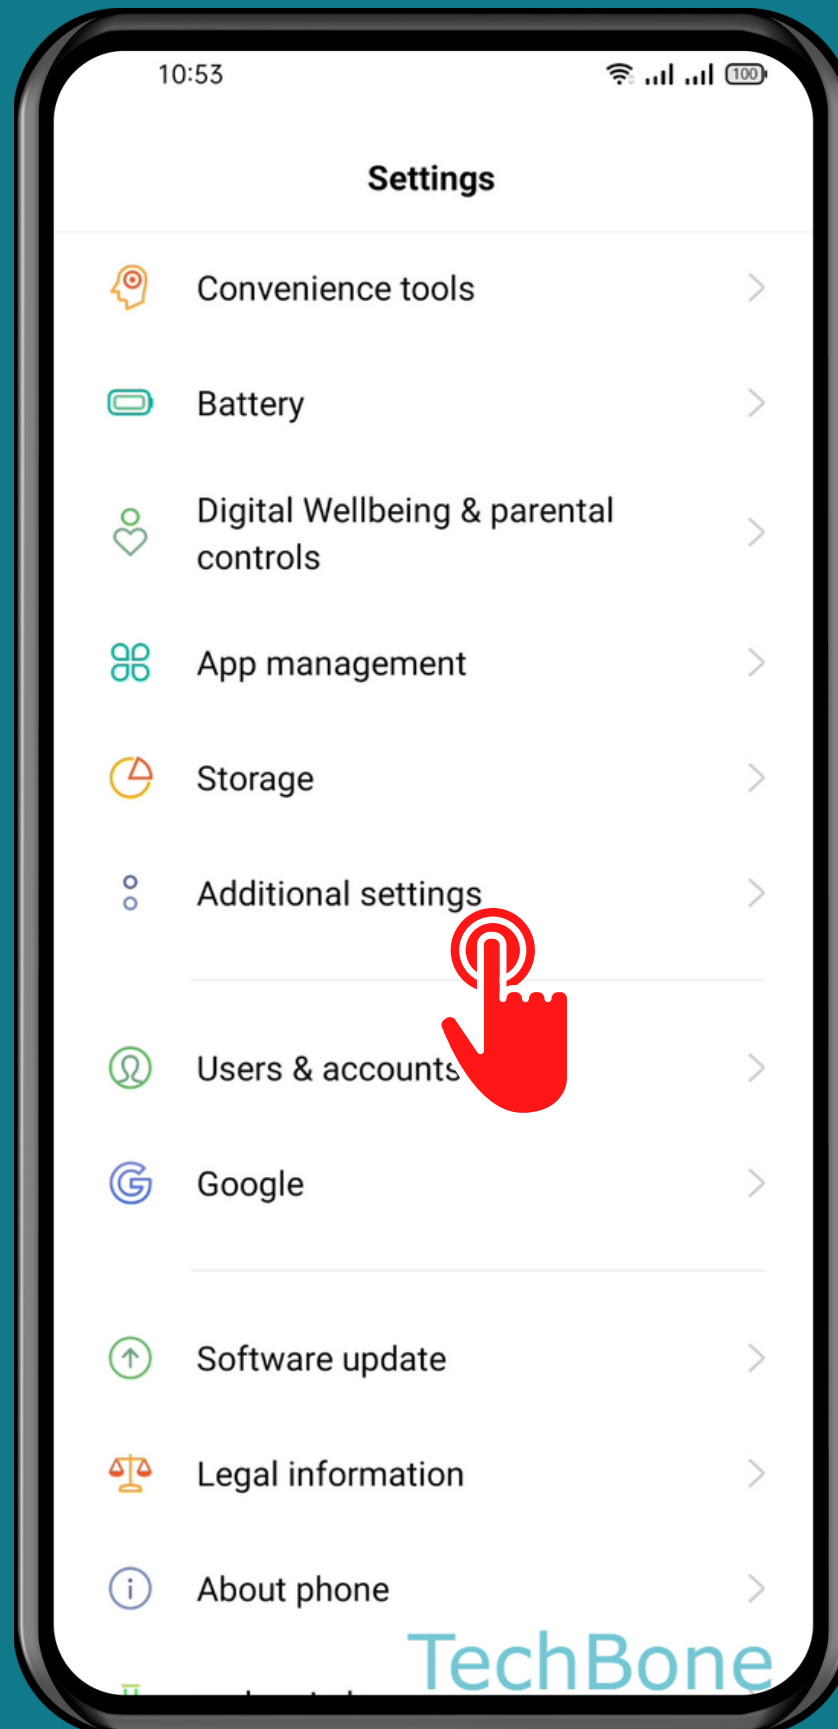

REALME

Android 11 - realme UI 2

HOW TO SET ACTION TIME OF DISPLAYED POP-UPS

Tap on
Settings

Tap on Additional settings

Tap on Accessibility

Tap on
Time to take action

Choose an Option