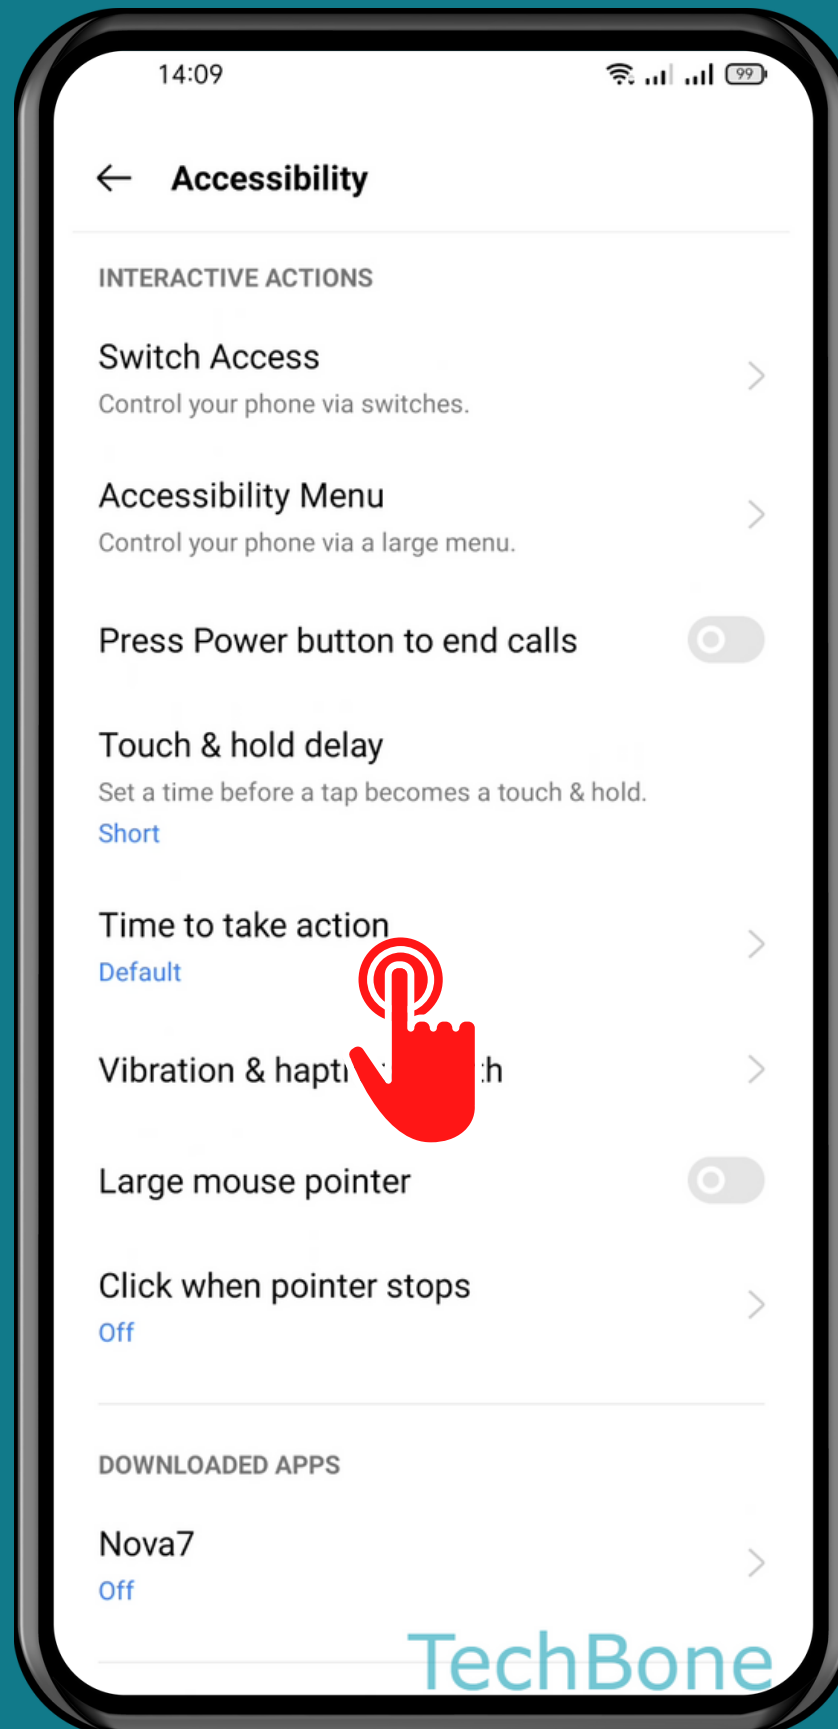

REALME

Android 11 - realme UI 2

HOW TO SET ACTION TIME OF DISPLAYED POP-UPS

Tap on
Settings

Tap on Additional settings

Tap on Accessibility

Tap on
Time to take action

Choose an Option