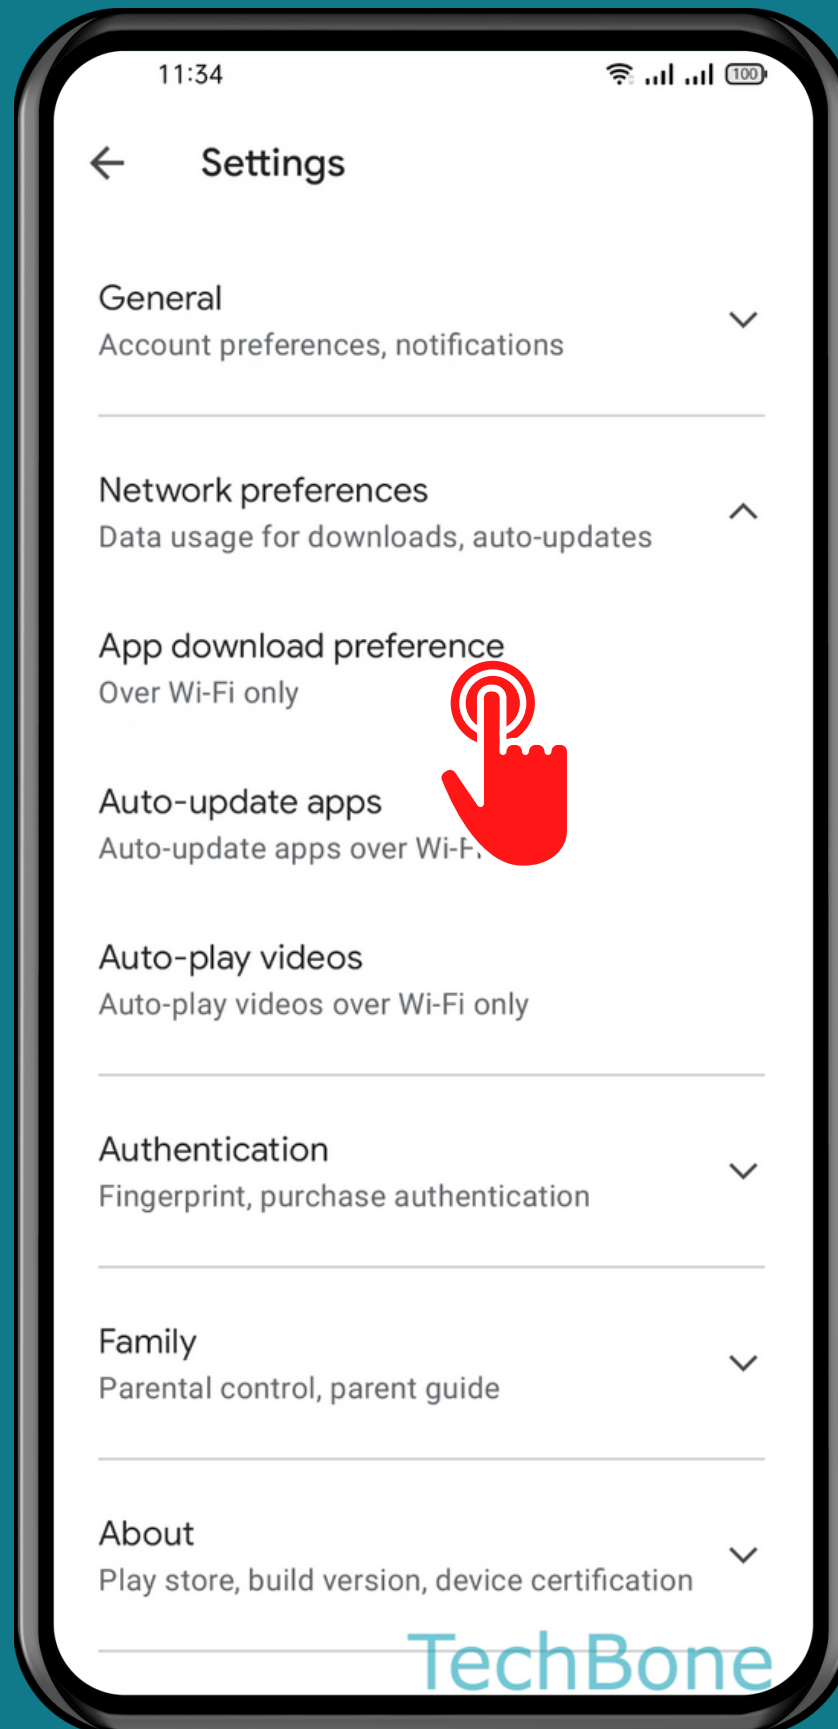

REALME

Android 11 - realme UI 2

HOW TO SET APP DOWNLOAD PREFERENCE

TechBone

Tap on
Play Store

Tap on
Google account

Tap on Settings

Tap on Network preferences

Tap on App download preference

Choose an **Option**
and tap on **Done**

Done!