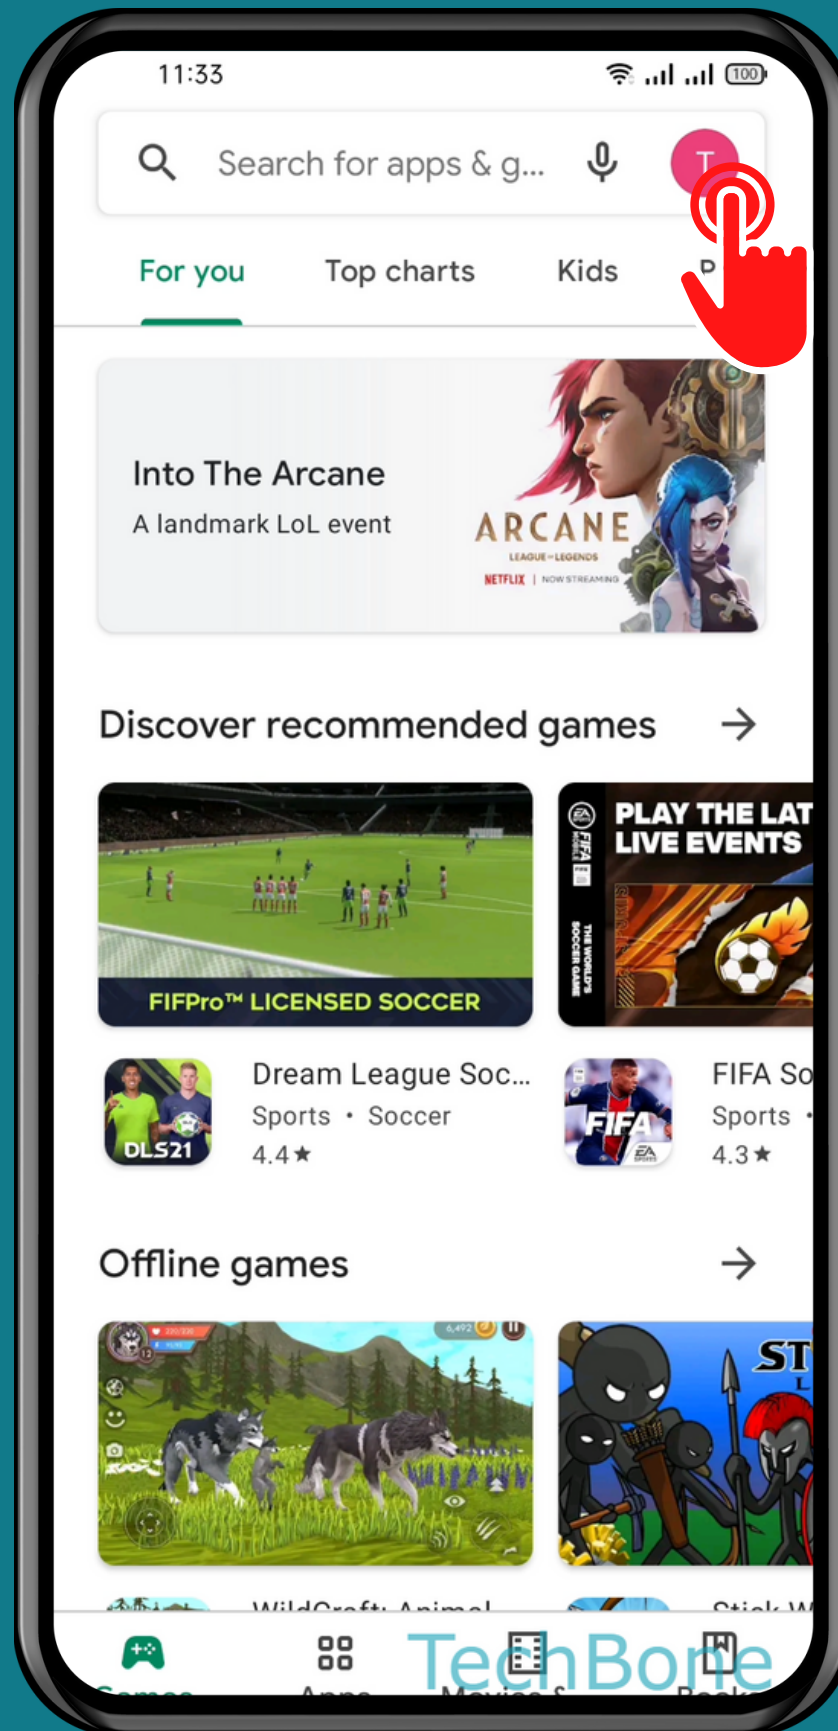

REALME

Android 11 - realme UI 2

HOW TO SET APP DOWNLOAD PREFERENCE

TechBone

Tap on
Play Store

Tap on
Google account

Tap on Settings

Tap on Network preferences