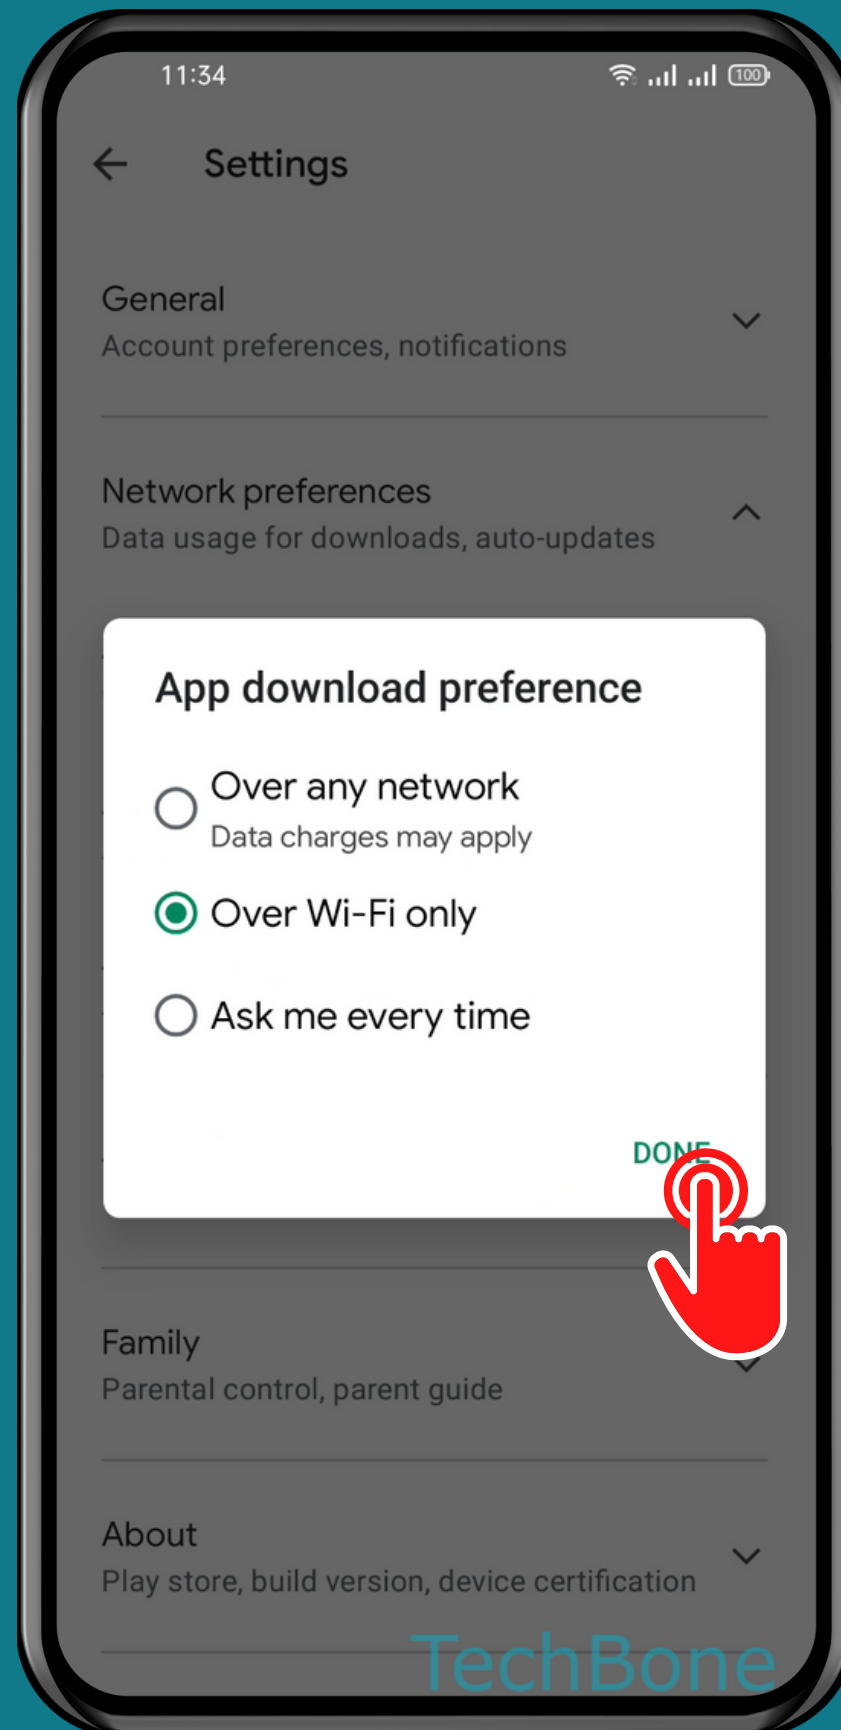

Choose an **Option**
and tap on **Done**