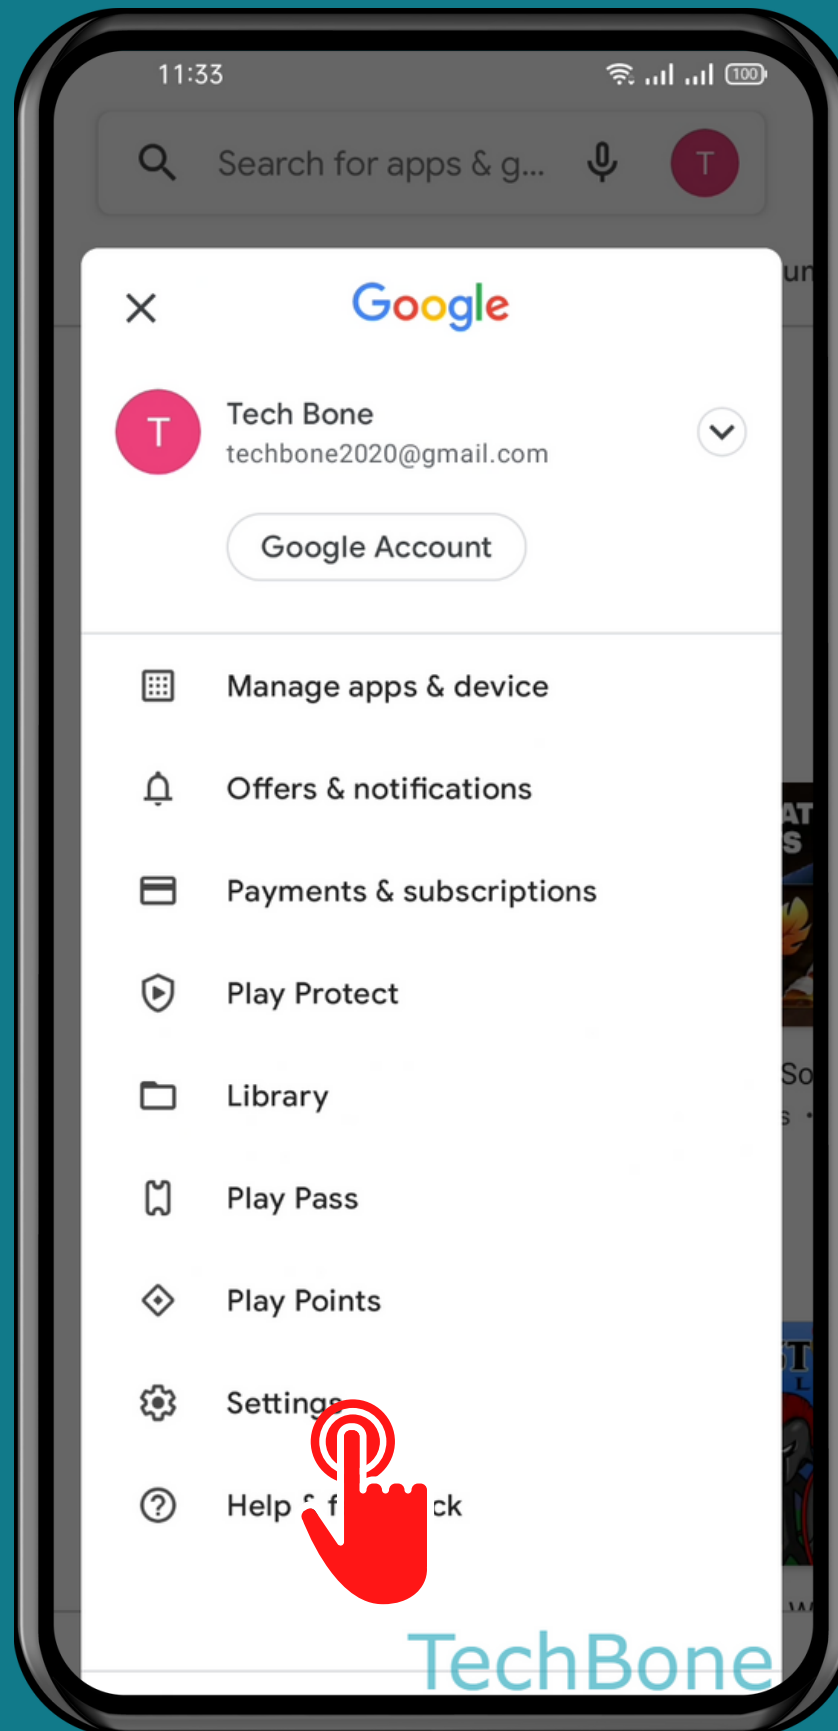

REALME

Android 11 - realme UI 2

HOW TO SET APP DOWNLOAD PREFERENCE

TechBone

Tap on
Play Store

Tap on
Google account

Tap on Settings

Tap on Network preferences

Tap on App download preference

Choose an **Option**
and tap on **Done**

Done!