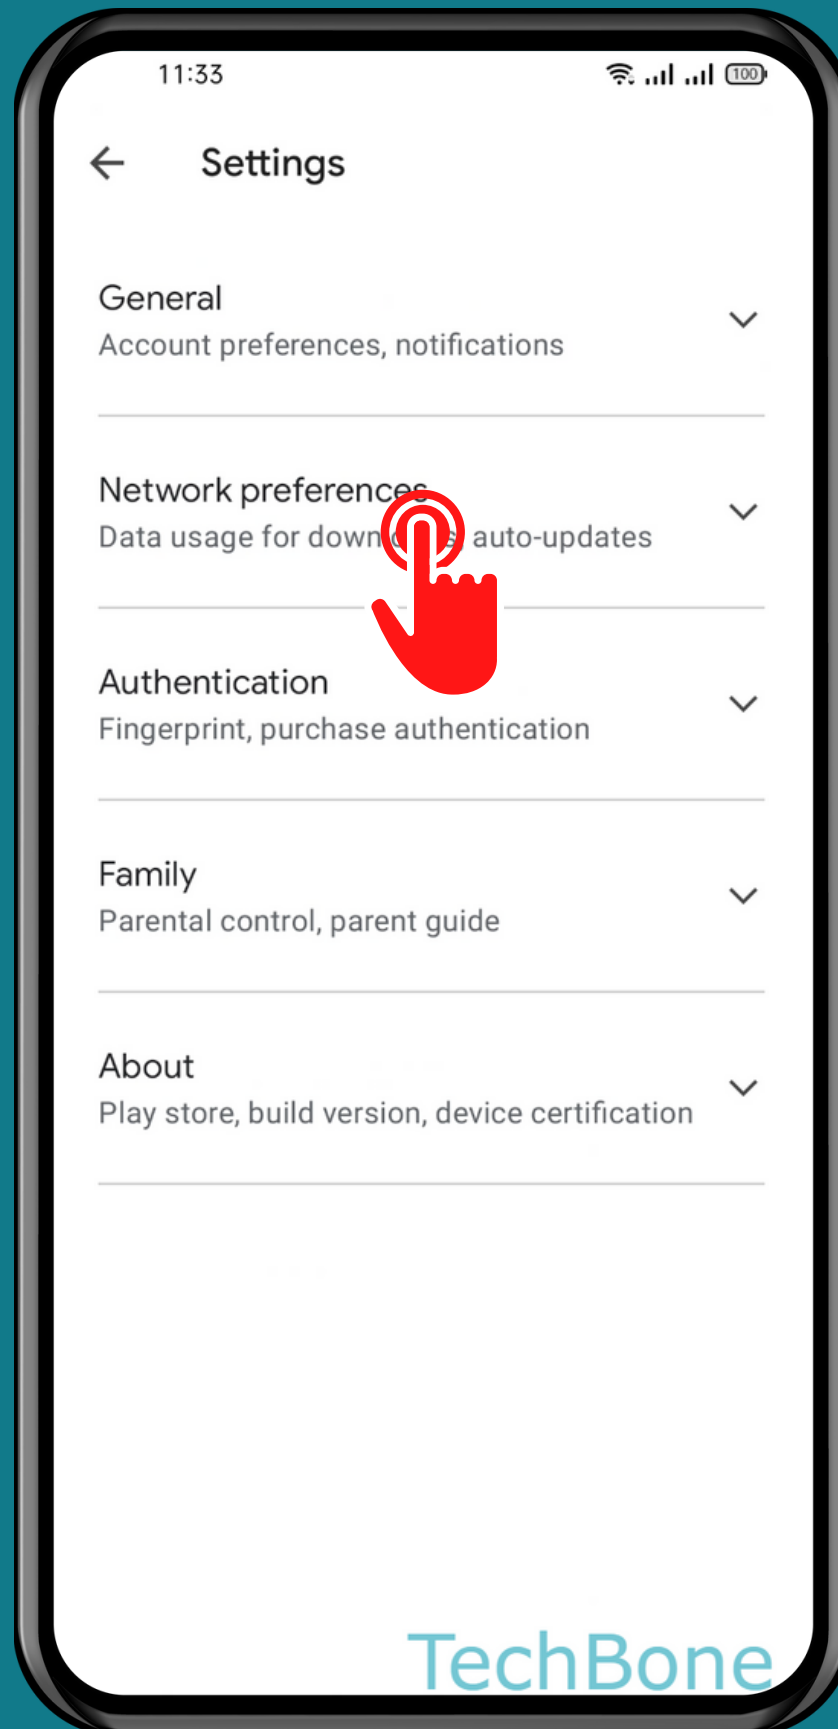

REALME

Android 11 - realme UI 2

HOW TO SET APP DOWNLOAD PREFERENCE

TechBone

Tap on
Play Store

Tap on
Google account

Tap on Settings

Tap on Network preferences

Tap on App download preference

Choose an **Option**
and tap on **Done**

Done!