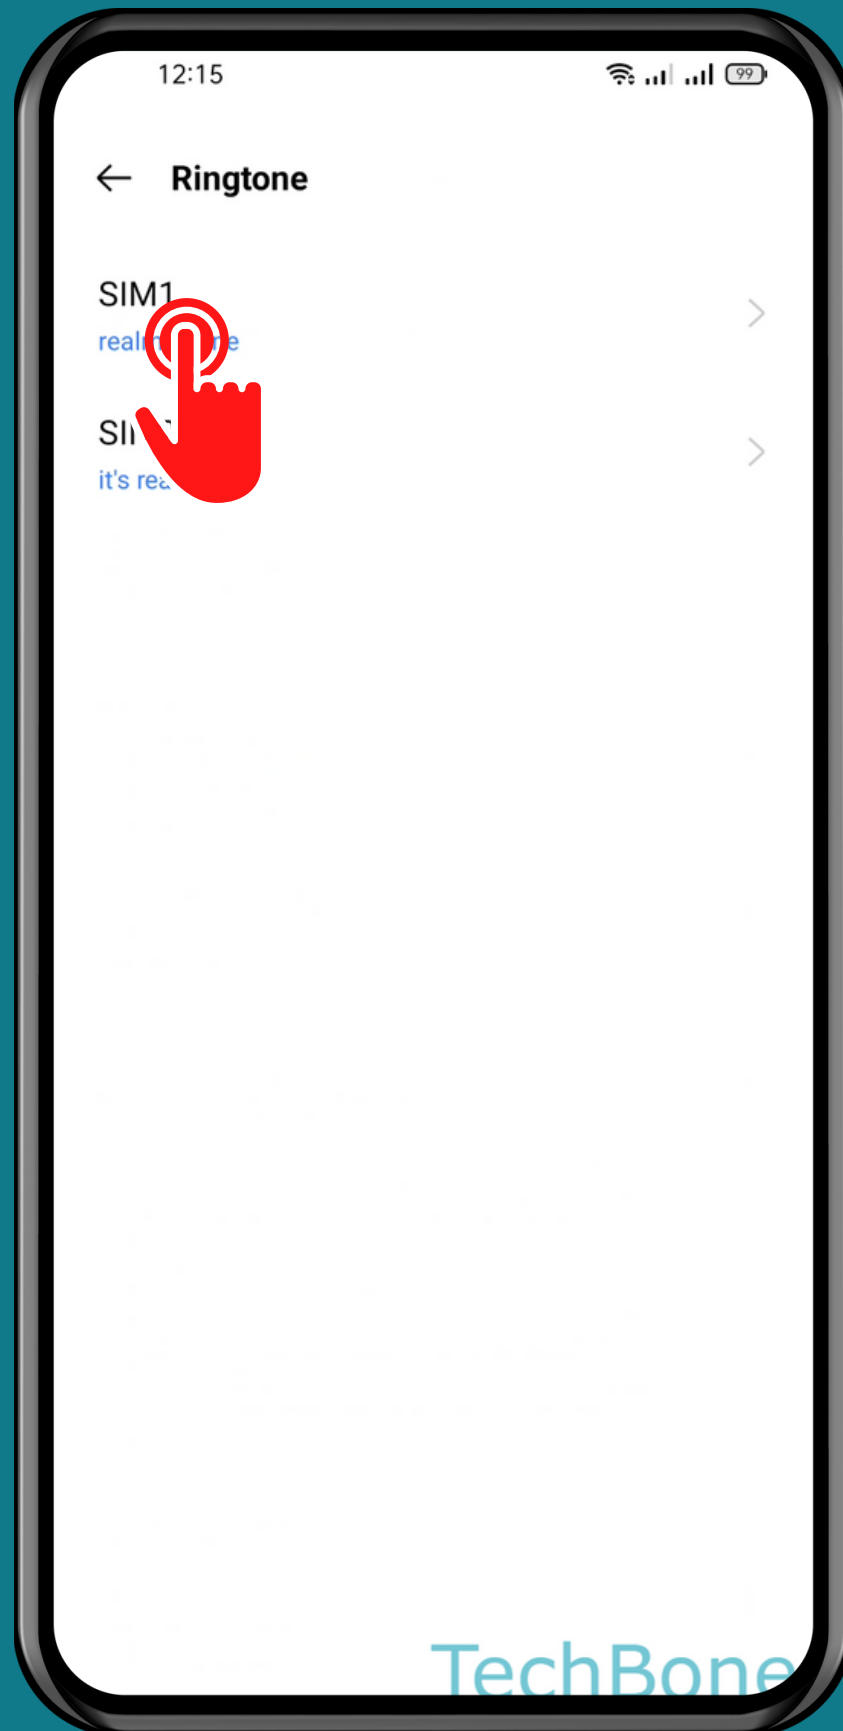

REALME

Android 11 - realme UI 2

HOW TO SET CUSTOM RINGTONE

Tap on
Settings

Tap on Sound & vibration

Tap on Ringtone

Choose a
SIM card (Dual SIM)

Tap on
Select from files