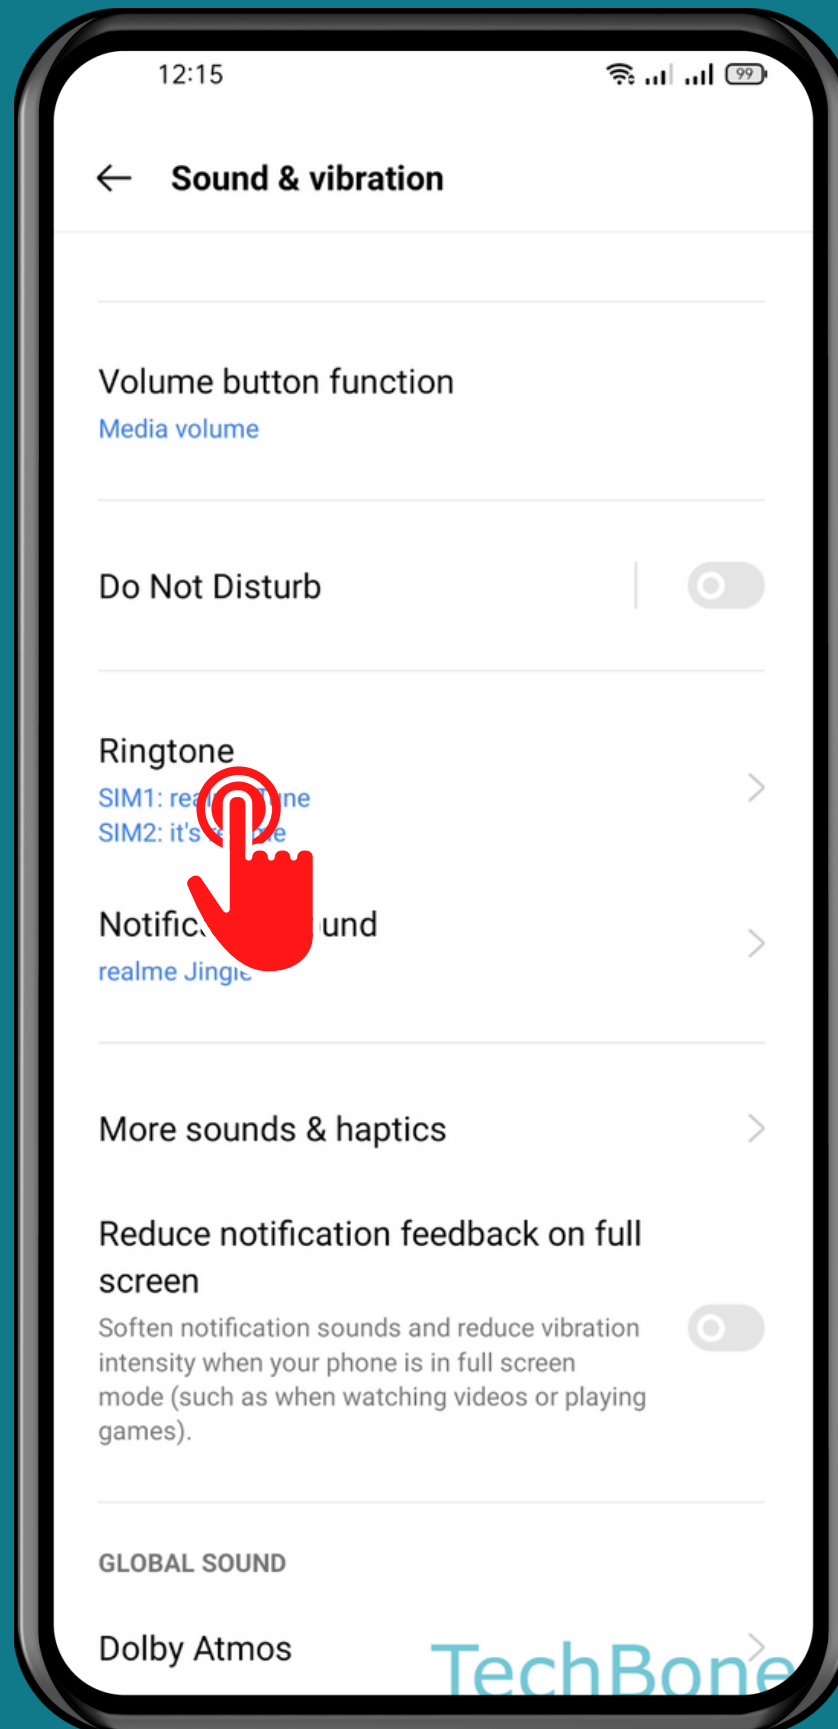

REALME

Android 11 - realme UI 2

HOW TO SET CUSTOM RINGTONE

Tap on
Settings

Tap on Sound & vibration

Tap on Ringtone

Choose a
SIM card (Dual SIM)

Tap on
Select from files