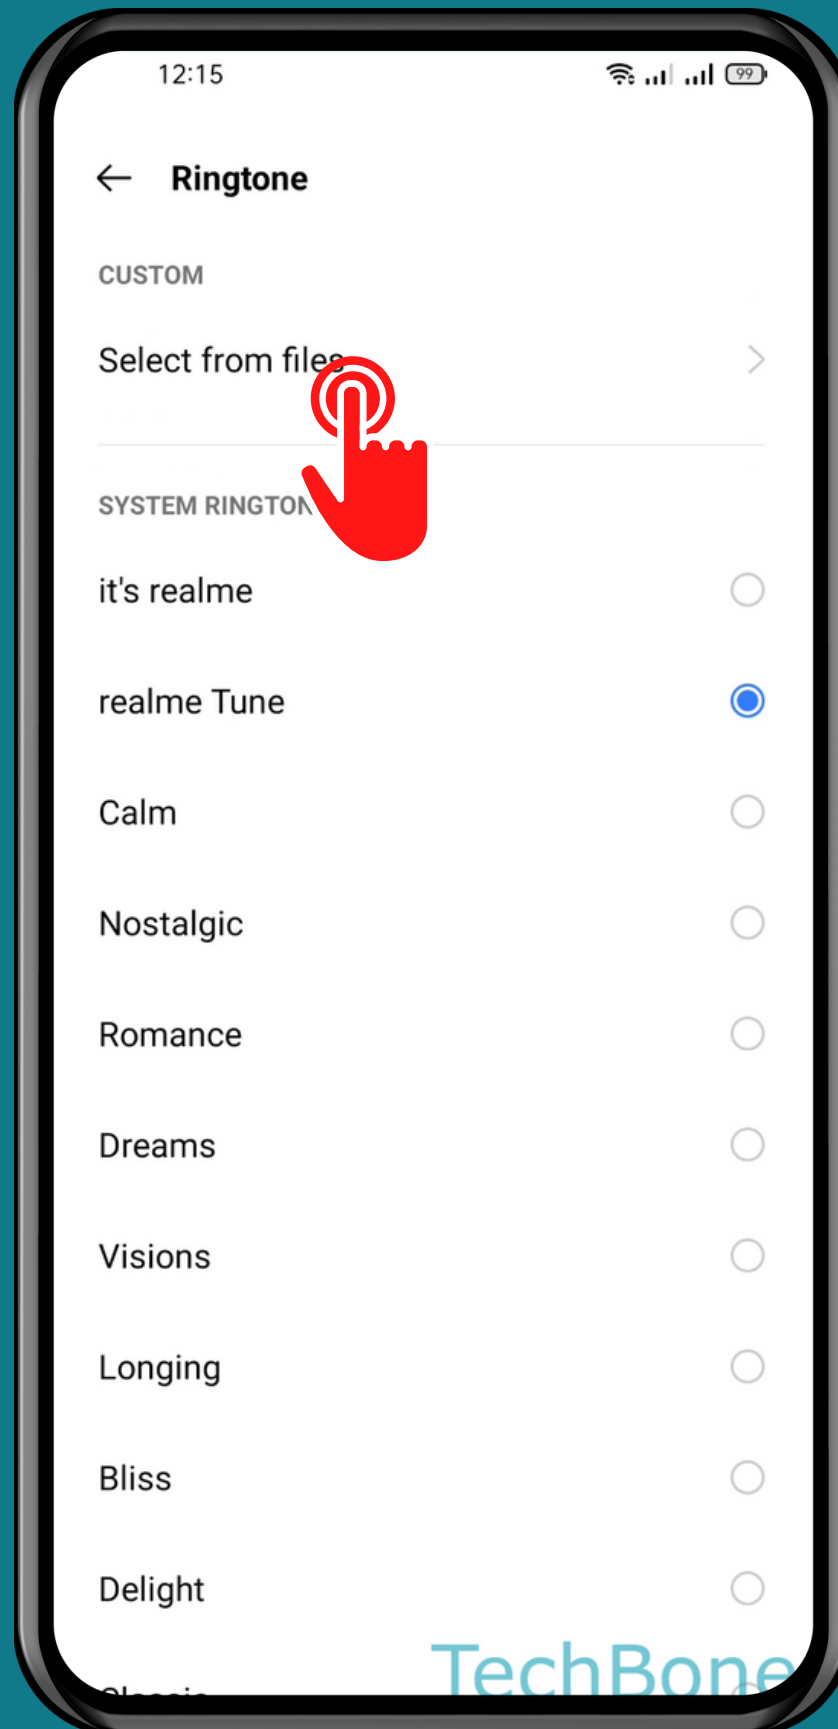

REALME

Android 11 - realme UI 2

HOW TO SET CUSTOM RINGTONE

Tap on
Settings

Tap on Sound & vibration

Tap on Ringtone

Choose a
SIM card (Dual SIM)

Tap on
Select from files