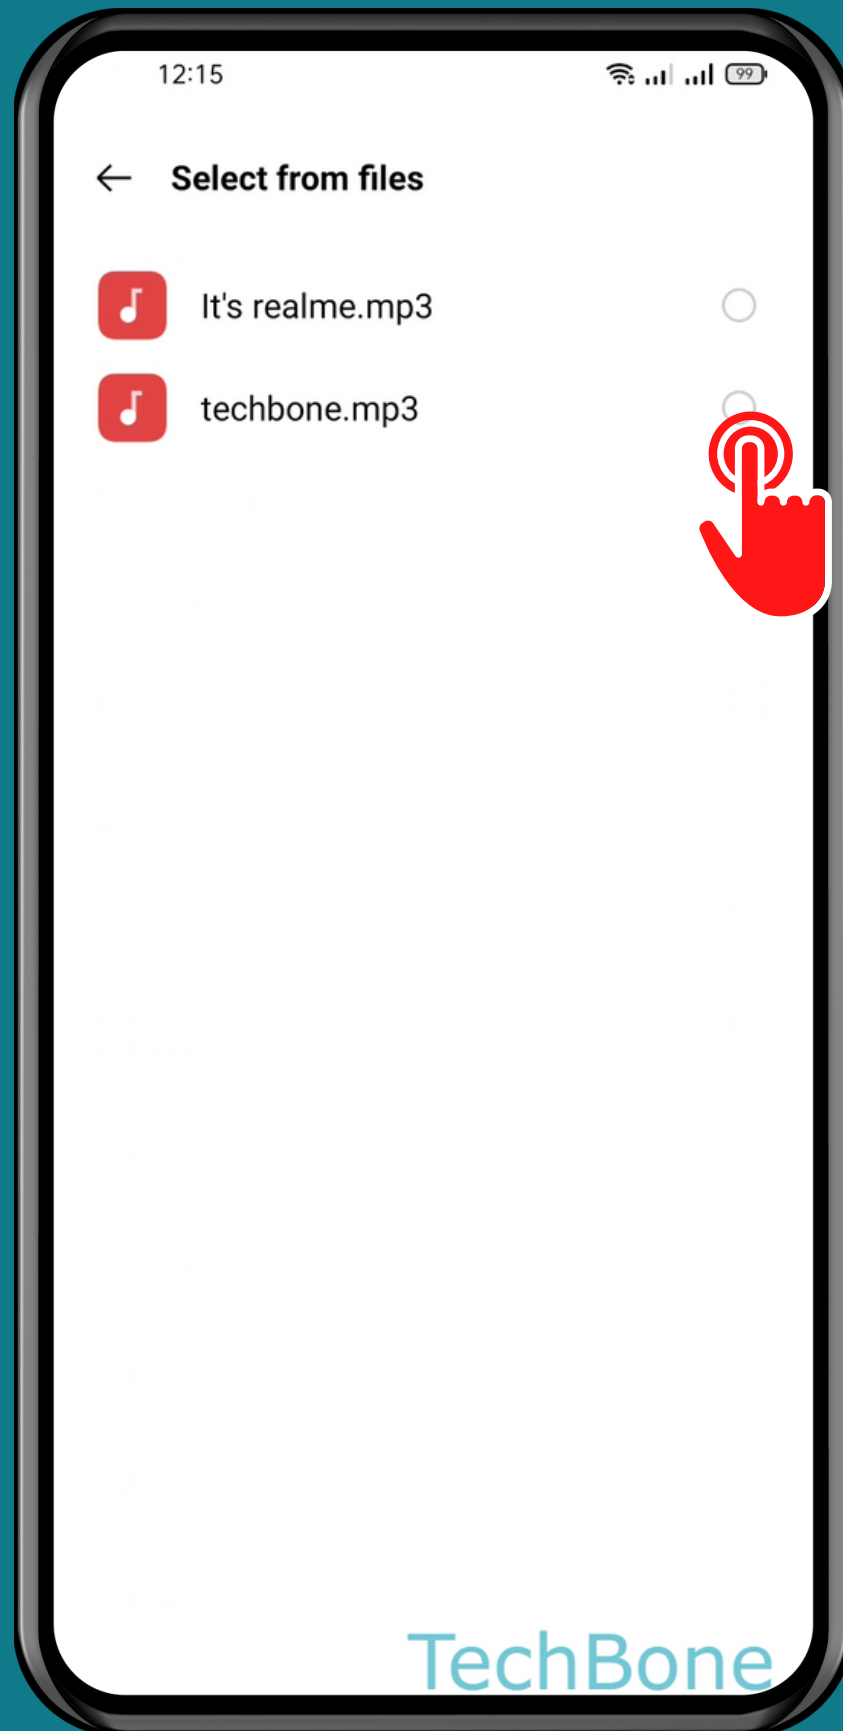

REALME

Android 11 - realme UI 2

HOW TO SET CUSTOM RINGTONE

Tap on
Settings

Tap on Sound & vibration

Tap on Ringtone

Choose a
SIM card (Dual SIM)

Tap on
Select from files