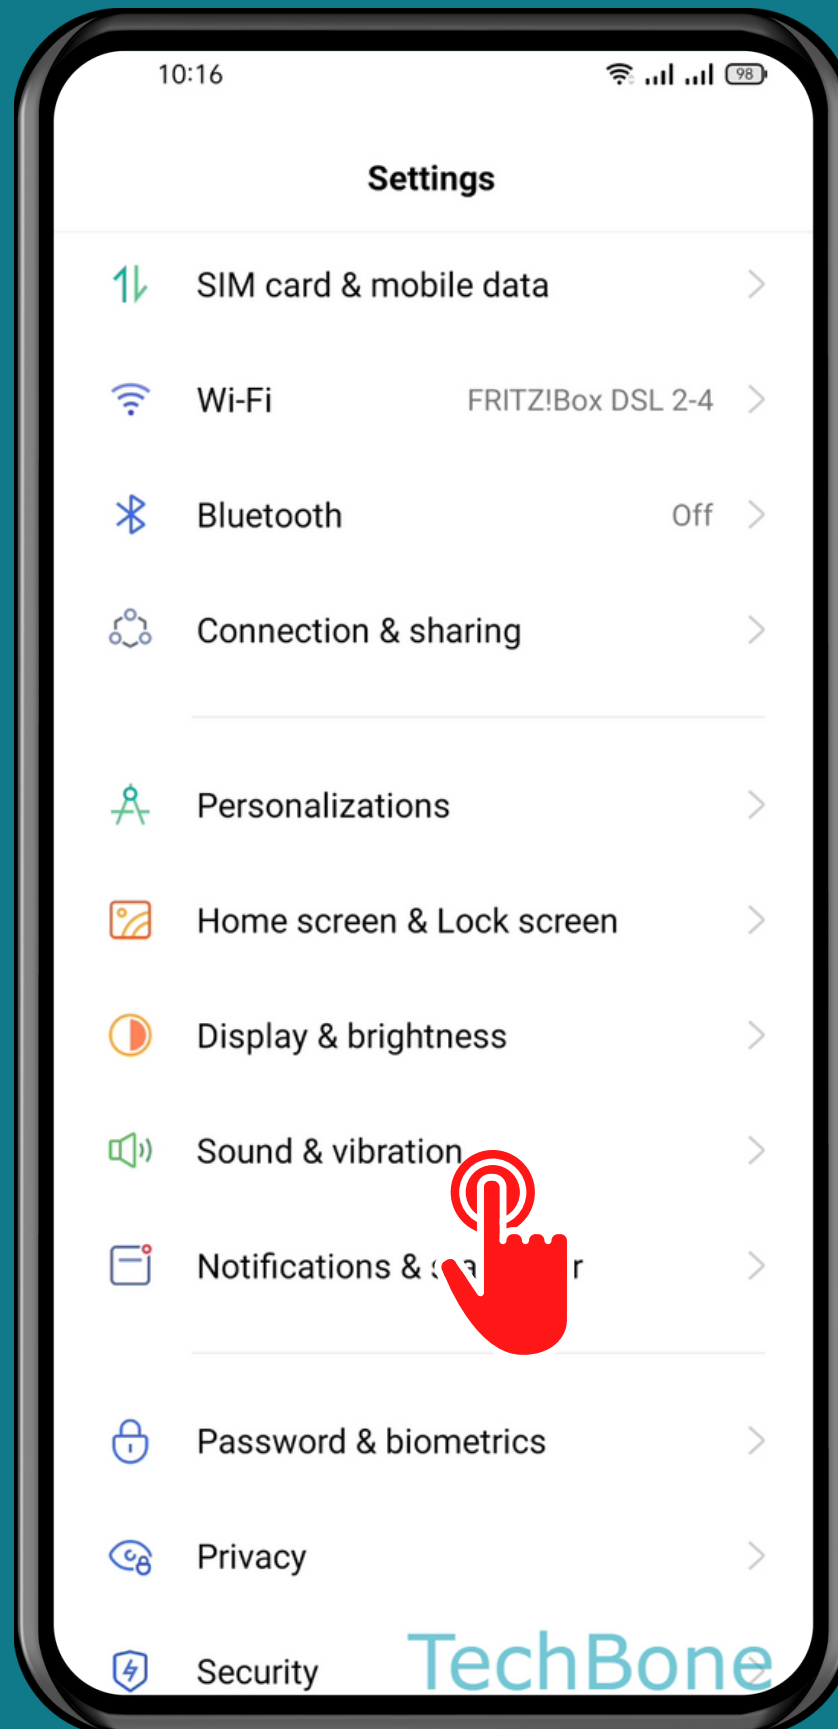

REALME

Android 11 - realme UI 2

HOW TO SET CUSTOM RINGTONE

Tap on
Settings

Tap on Sound & vibration

Tap on Ringtone

Choose a
SIM card (Dual SIM)

Tap on
Select from files

Set a Custom Ringtone

Done!