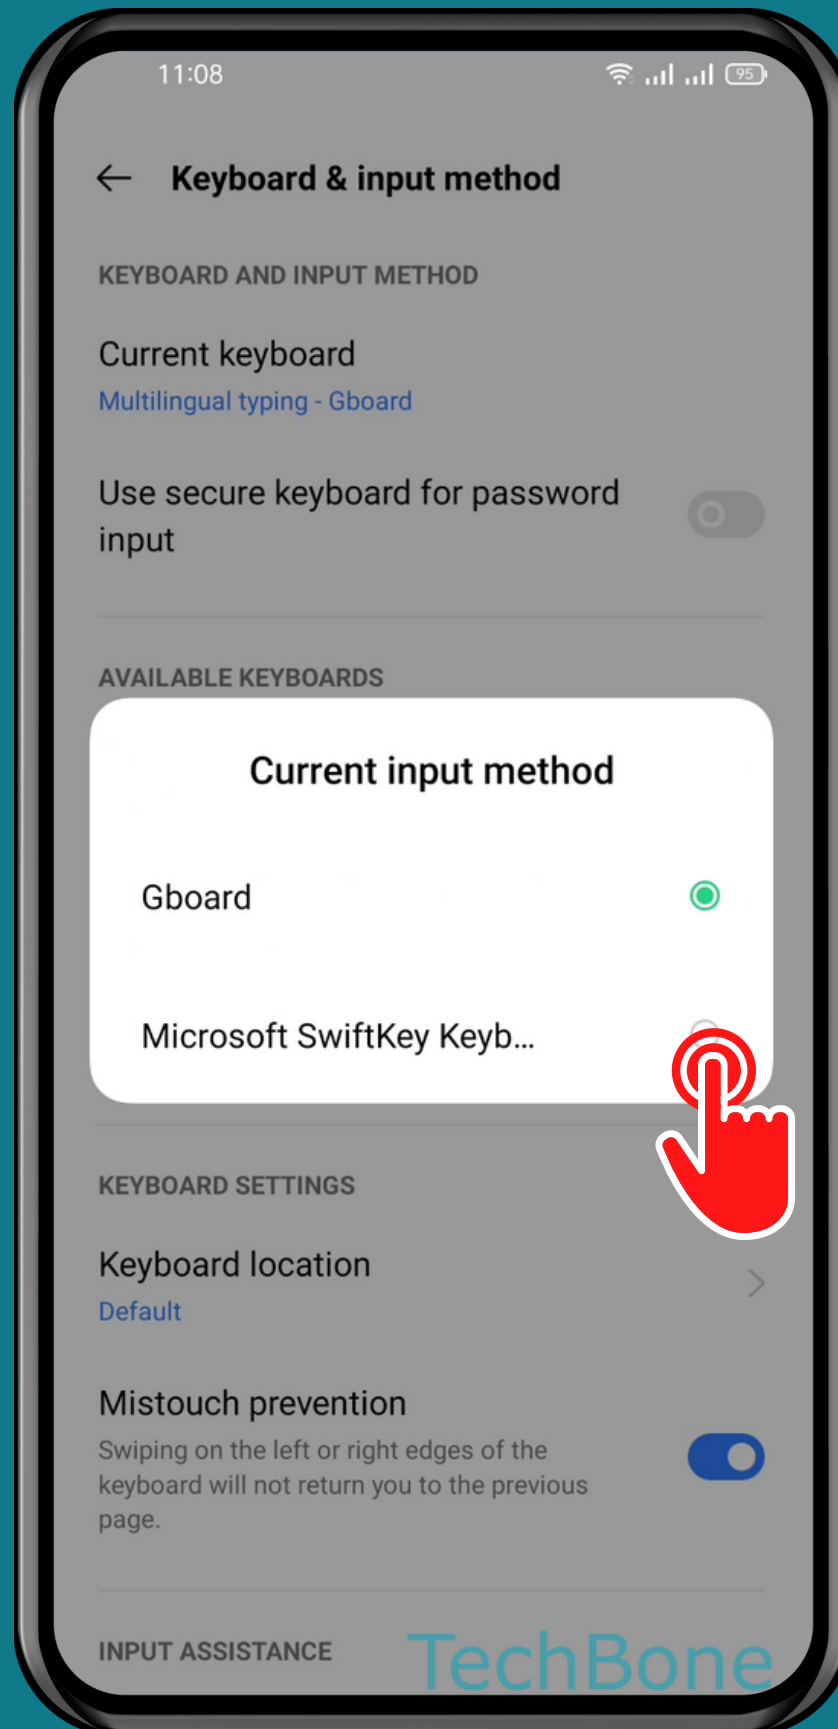

REALME

Android 11 - realme UI 2

HOW TO SET DEFAULT KEYBOARD

Tap on
Settings

Tap on Additional settings

Tap on
Keyboard &
input method

Tap on
Current keyboard

Set the Default keyboard