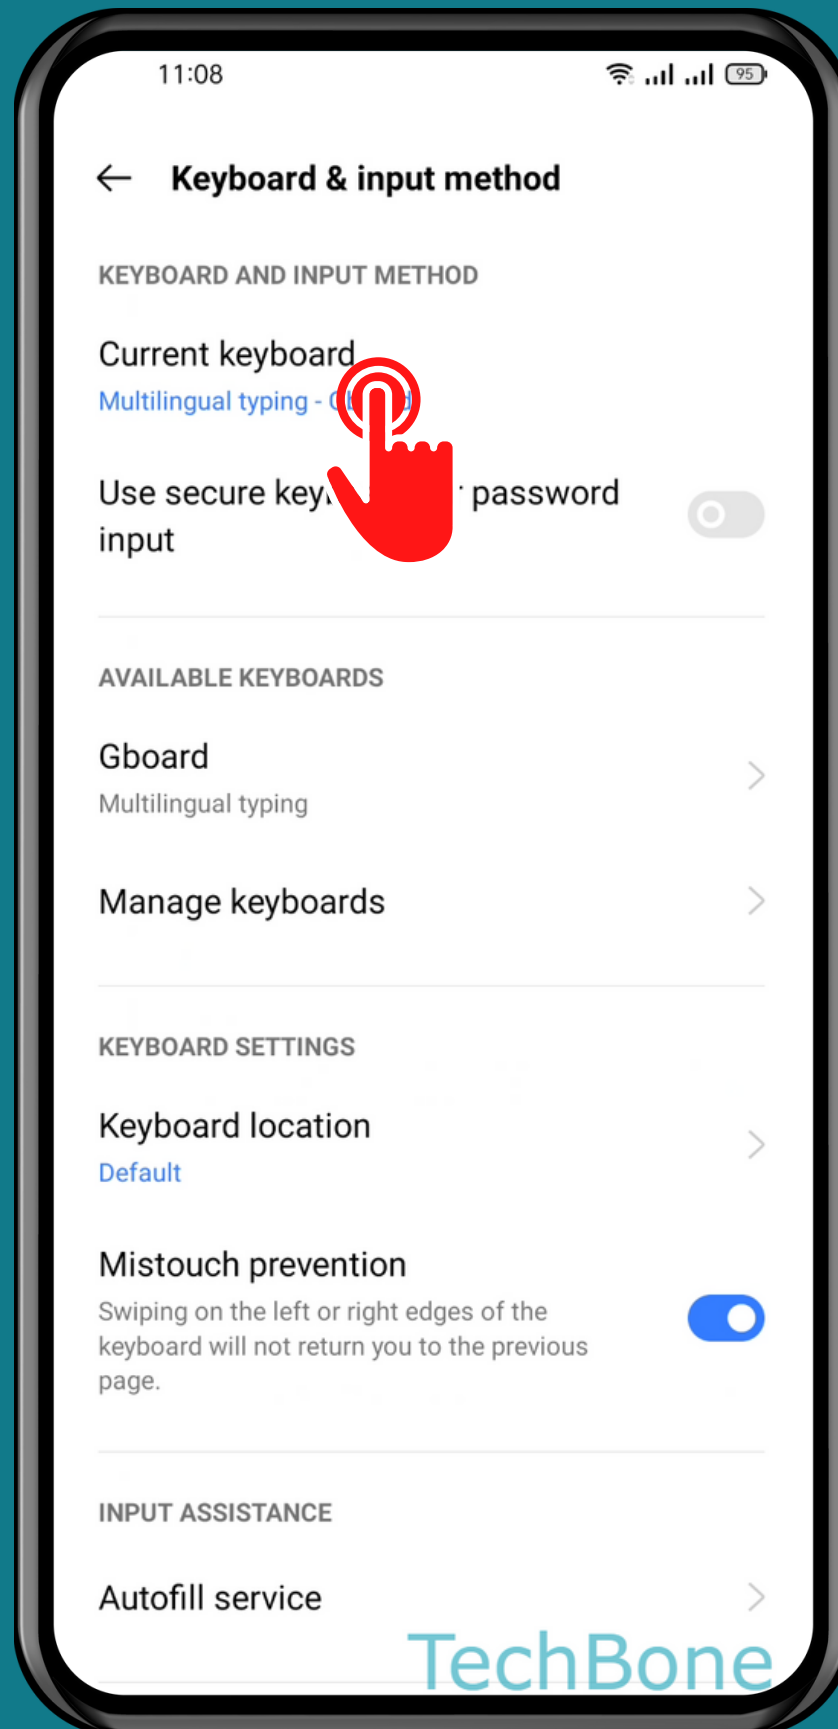

REALME

Android 11 - realme UI 2

HOW TO SET DEFAULT KEYBOARD

Tap on
Settings

Tap on Additional settings

Tap on
Keyboard &
input method

Tap on
Current keyboard

Set the Default keyboard