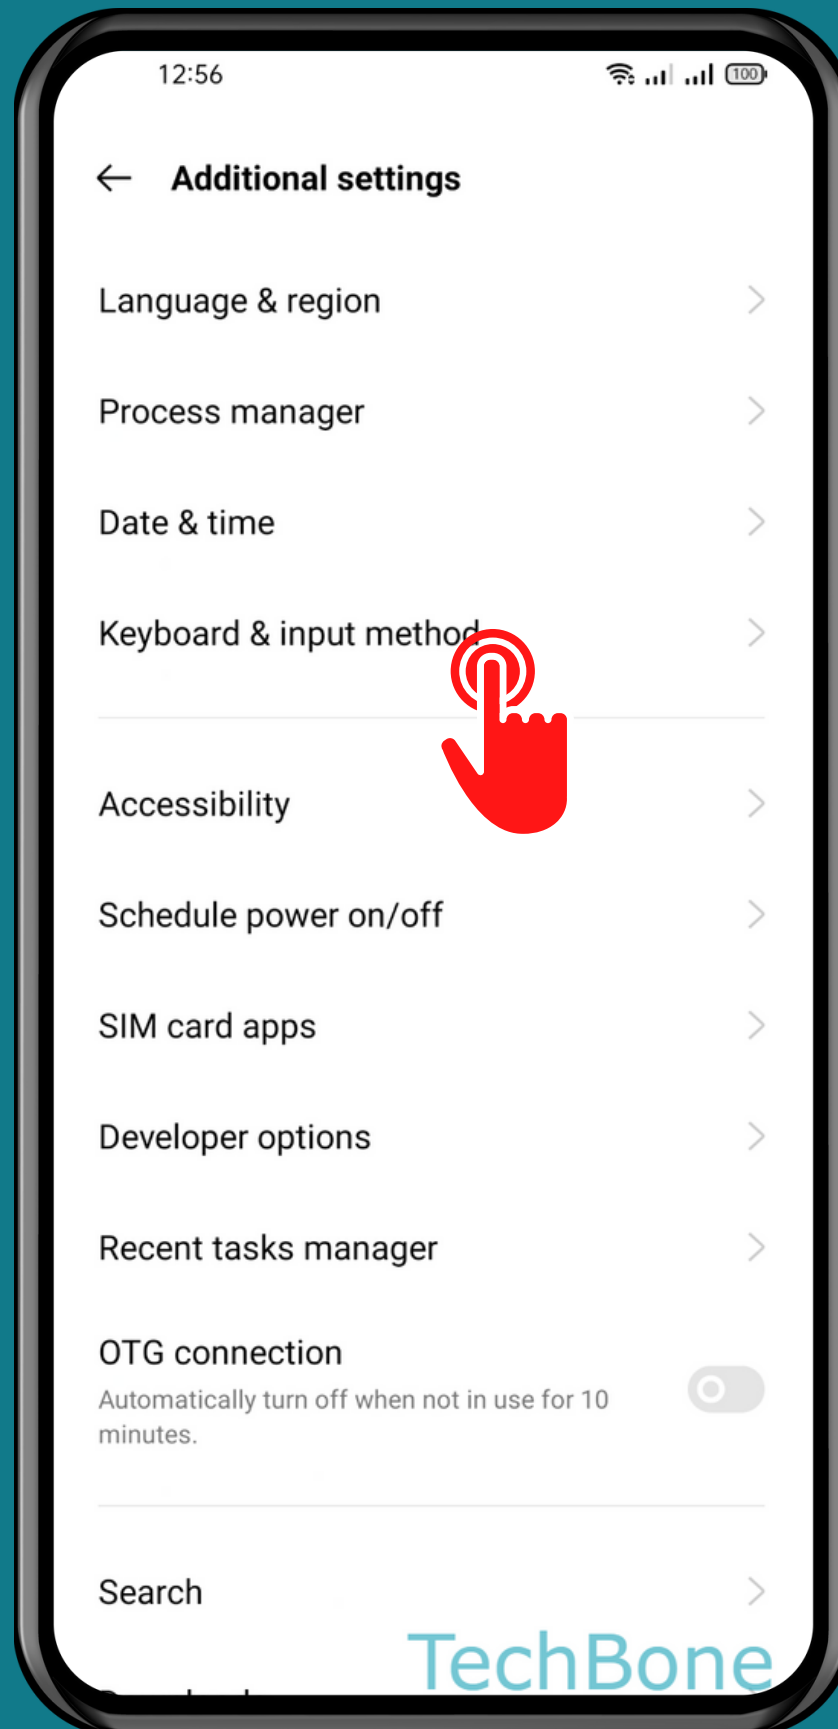

REALME

Android 11 - realme UI 2

HOW TO SET DEFAULT KEYBOARD

Tap on
Settings

Tap on Additional settings

Tap on
Keyboard &
input method

Tap on
Current keyboard

Set the Default keyboard