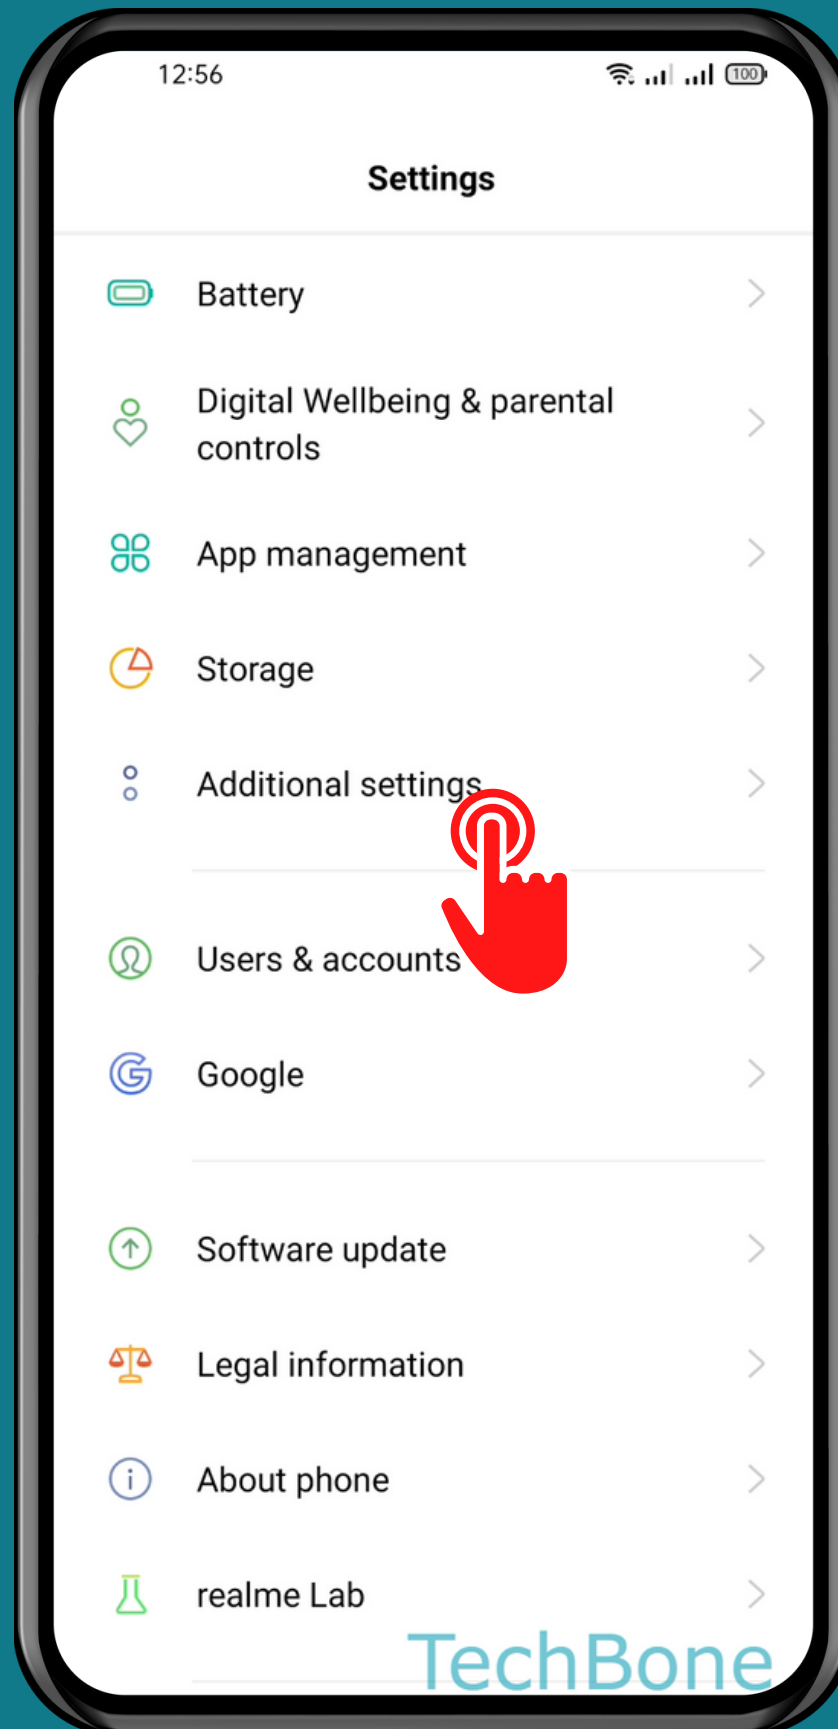

REALME

Android 11 - realme UI 2

HOW TO SET DEFAULT KEYBOARD

Tap on
Settings

Tap on Additional settings

Tap on
Keyboard &
input method

Tap on
Current keyboard

Set the Default keyboard