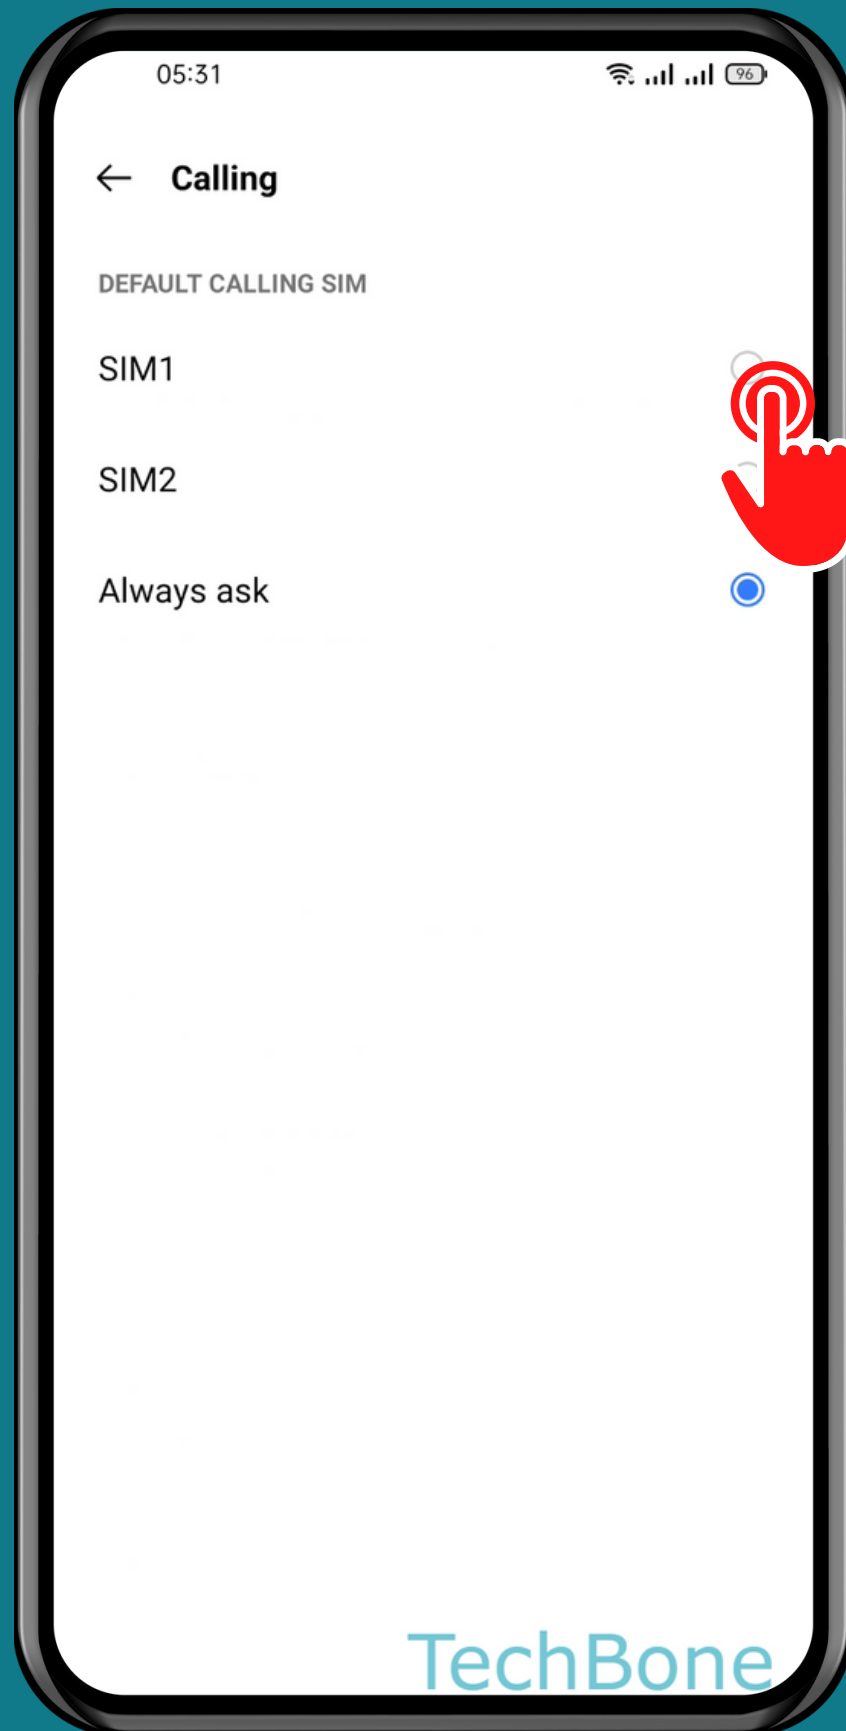

REALME

Android 11 - realme UI 2

HOW TO SET DEFAULT SIM CARD FOR CALLS

Tap on
Settings

Tap on
SIM card &
mobile data

Tap on Calling

Choose an Option

Done!