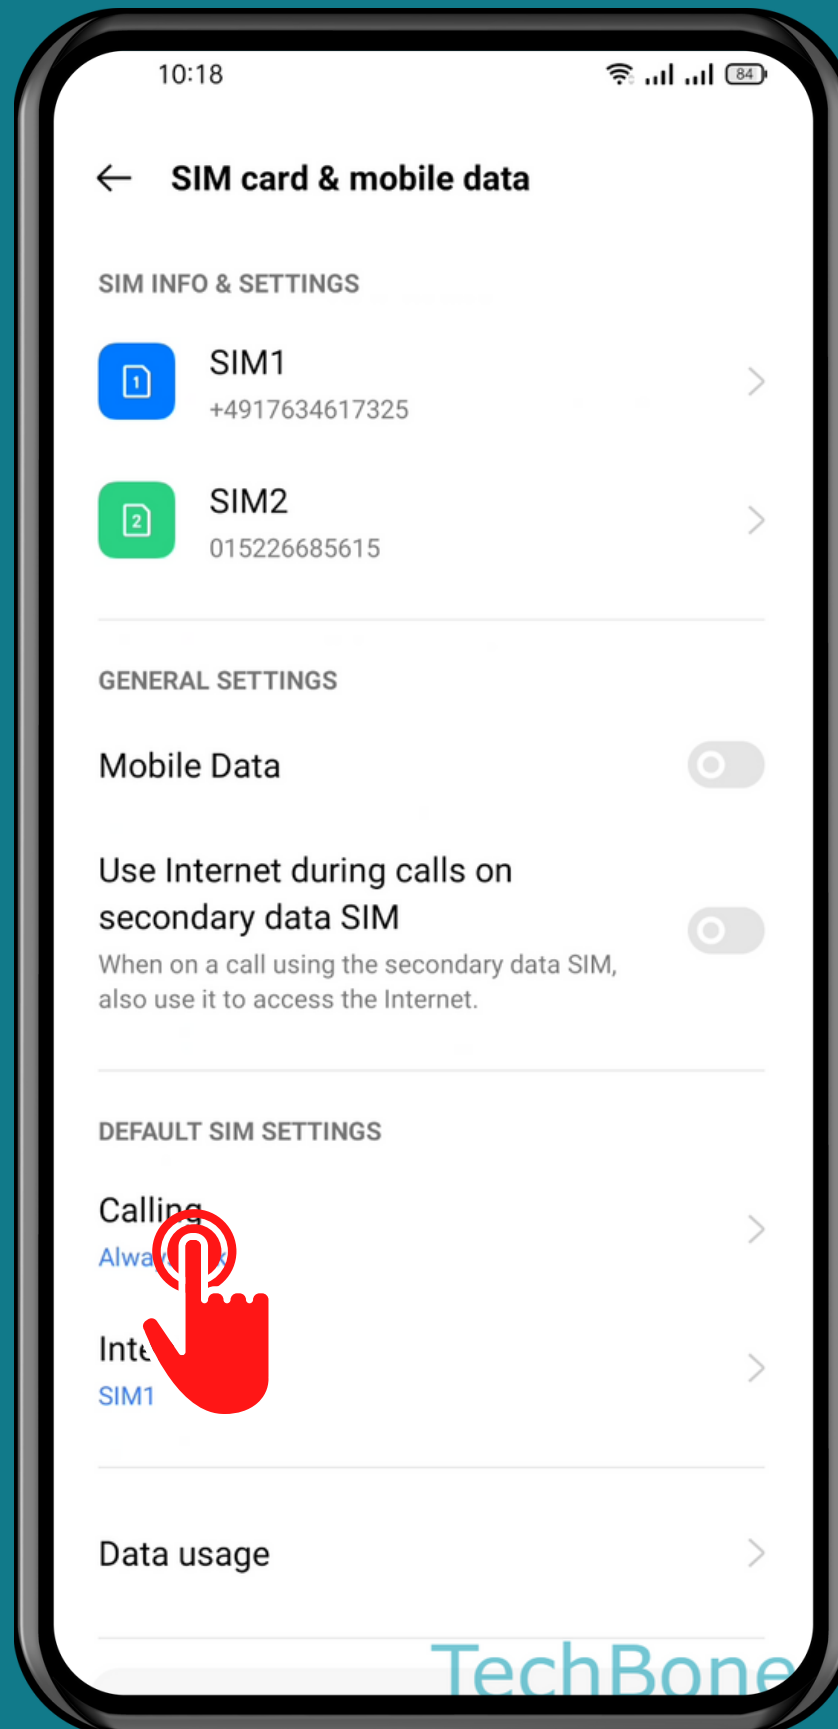

REALME

Android 11 - realme UI 2

HOW TO SET DEFAULT SIM CARD FOR CALLS

Tap on
Settings

Tap on
SIM card &
mobile data

Tap on Calling

Choose an Option

Done!