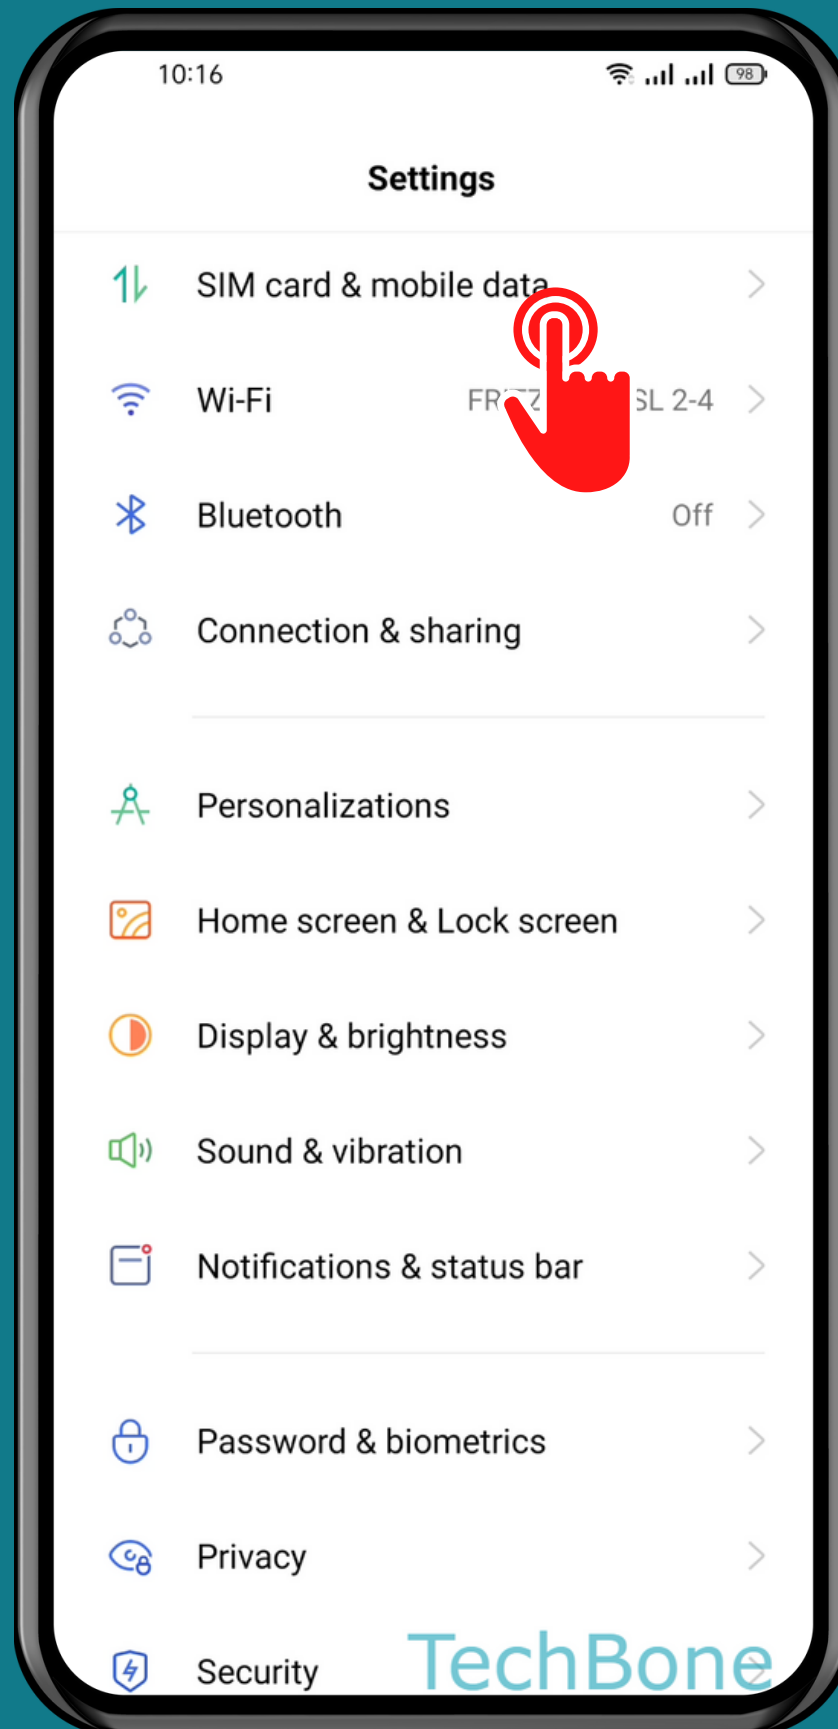

REALME

Android 11 - realme UI 2

HOW TO SET DEFAULT SIM CARD FOR CALLS

Tap on
Settings

Tap on
SIM card &
mobile data

Tap on Calling

Choose an Option

Done!