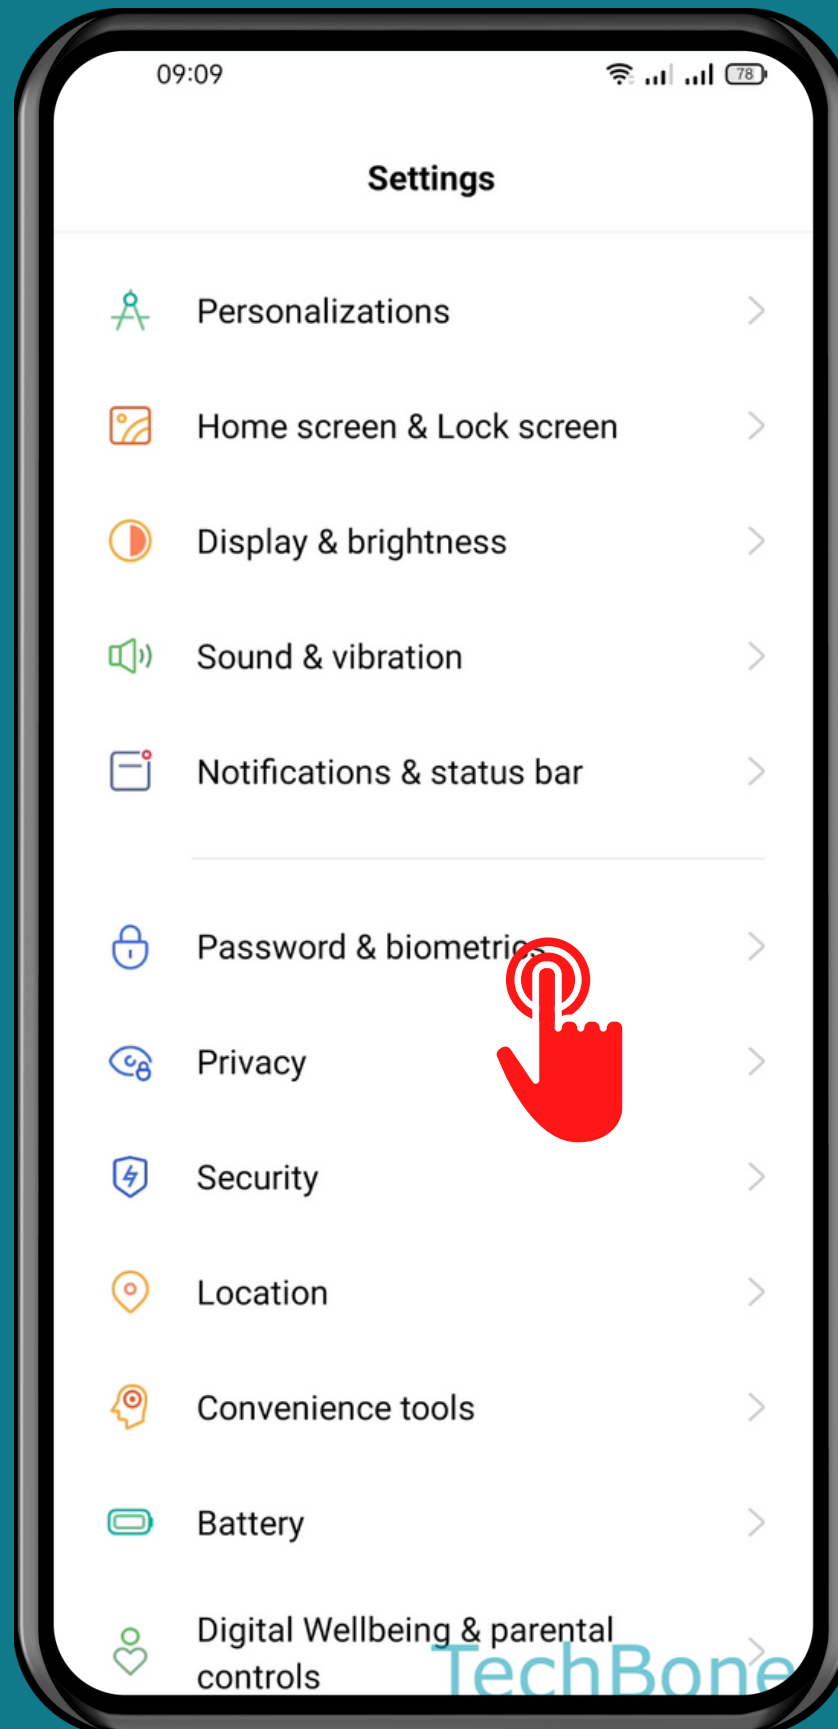

REALME

Android 11 - realme UI 2

USE FACE RECOGNITION
FOR...

Tap on
Settings

Tap on Password & biometrics

Tap on
Face

Tap on
Use face for

Turn On/Off an Option