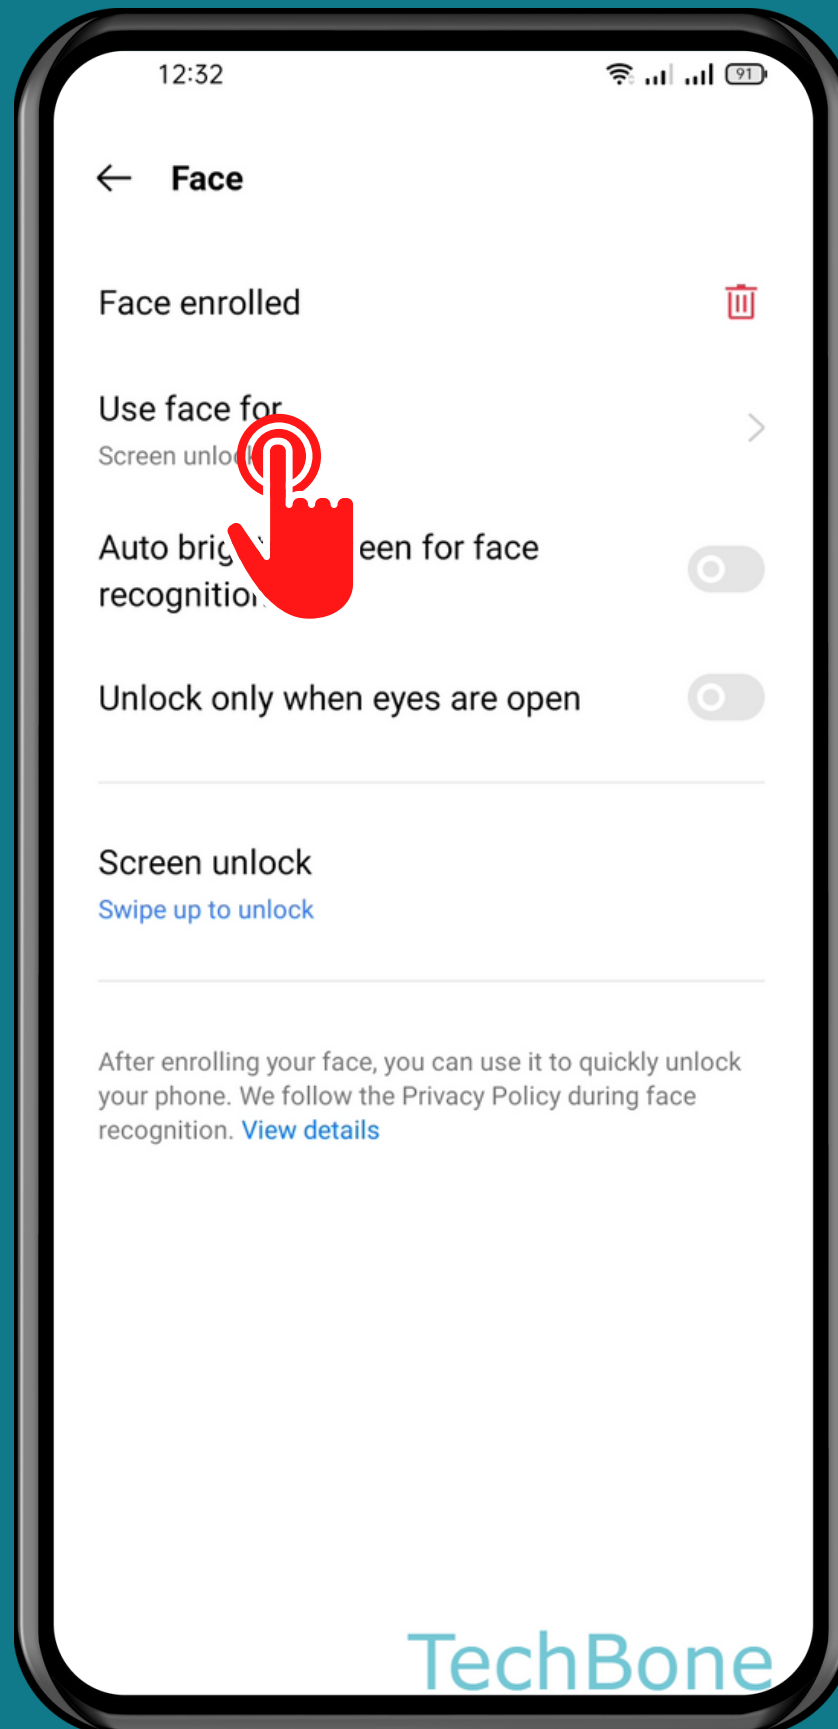

REALME

Android 11 - realme UI 2

USE FACE RECOGNITION
FOR...

Tap on
Settings

Tap on Password & biometrics

Tap on
Face

Tap on
Use face for

Turn On/Off an Option