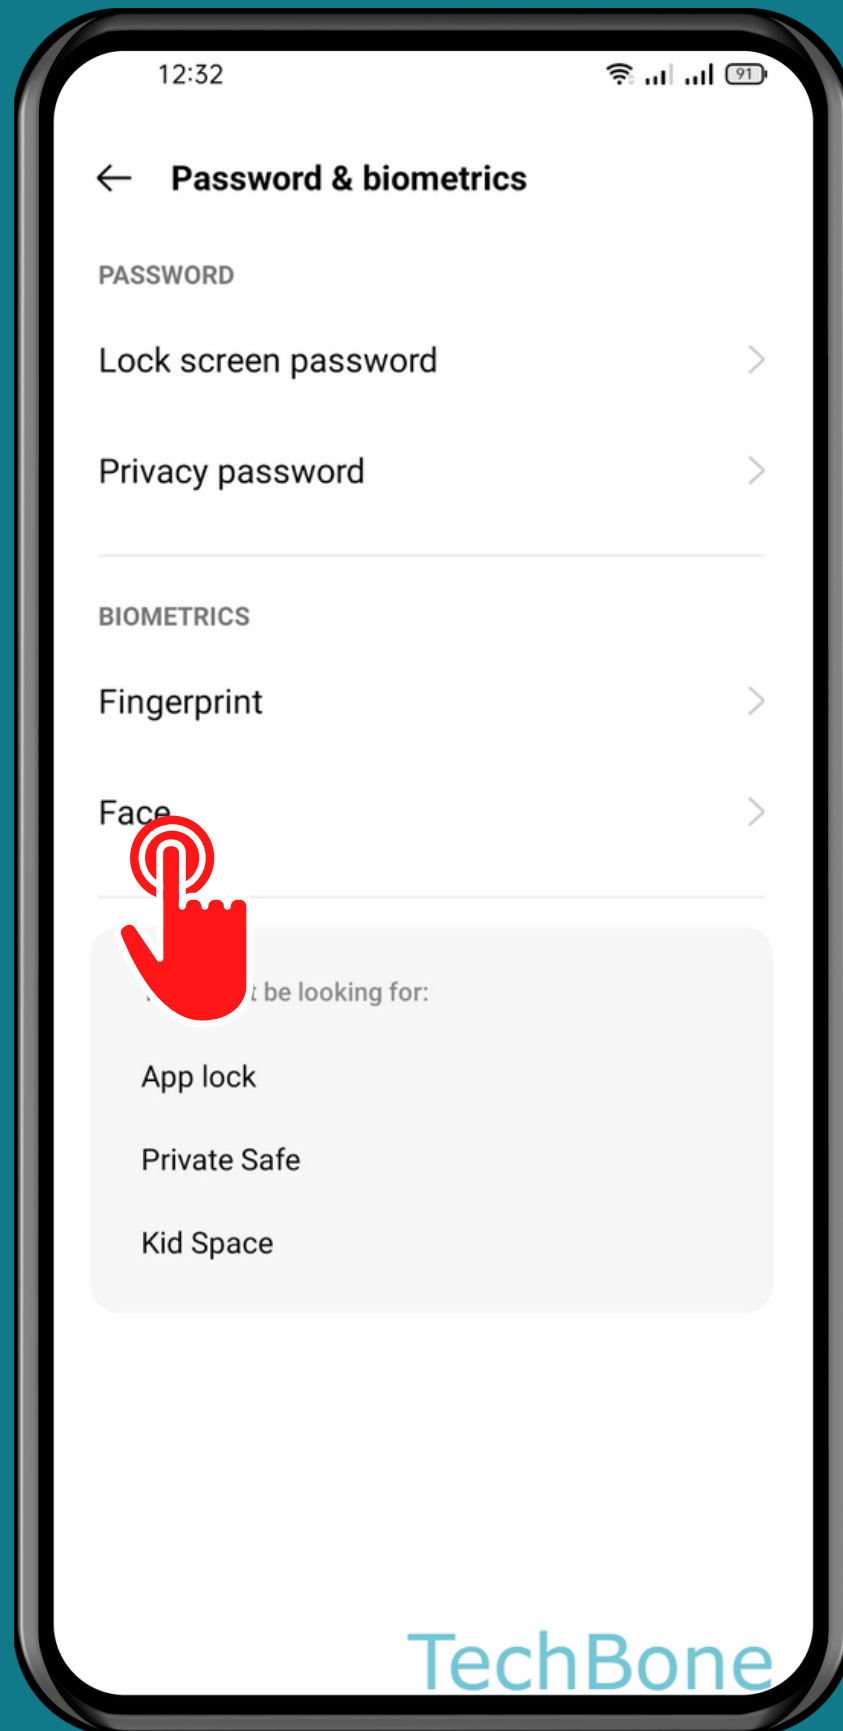

REALME

Android 11 - realme UI 2

USE FACE RECOGNITION
FOR...

Tap on
Settings

Tap on Password & biometrics

Tap on
Face

Tap on
Use face for

Turn On/Off an Option