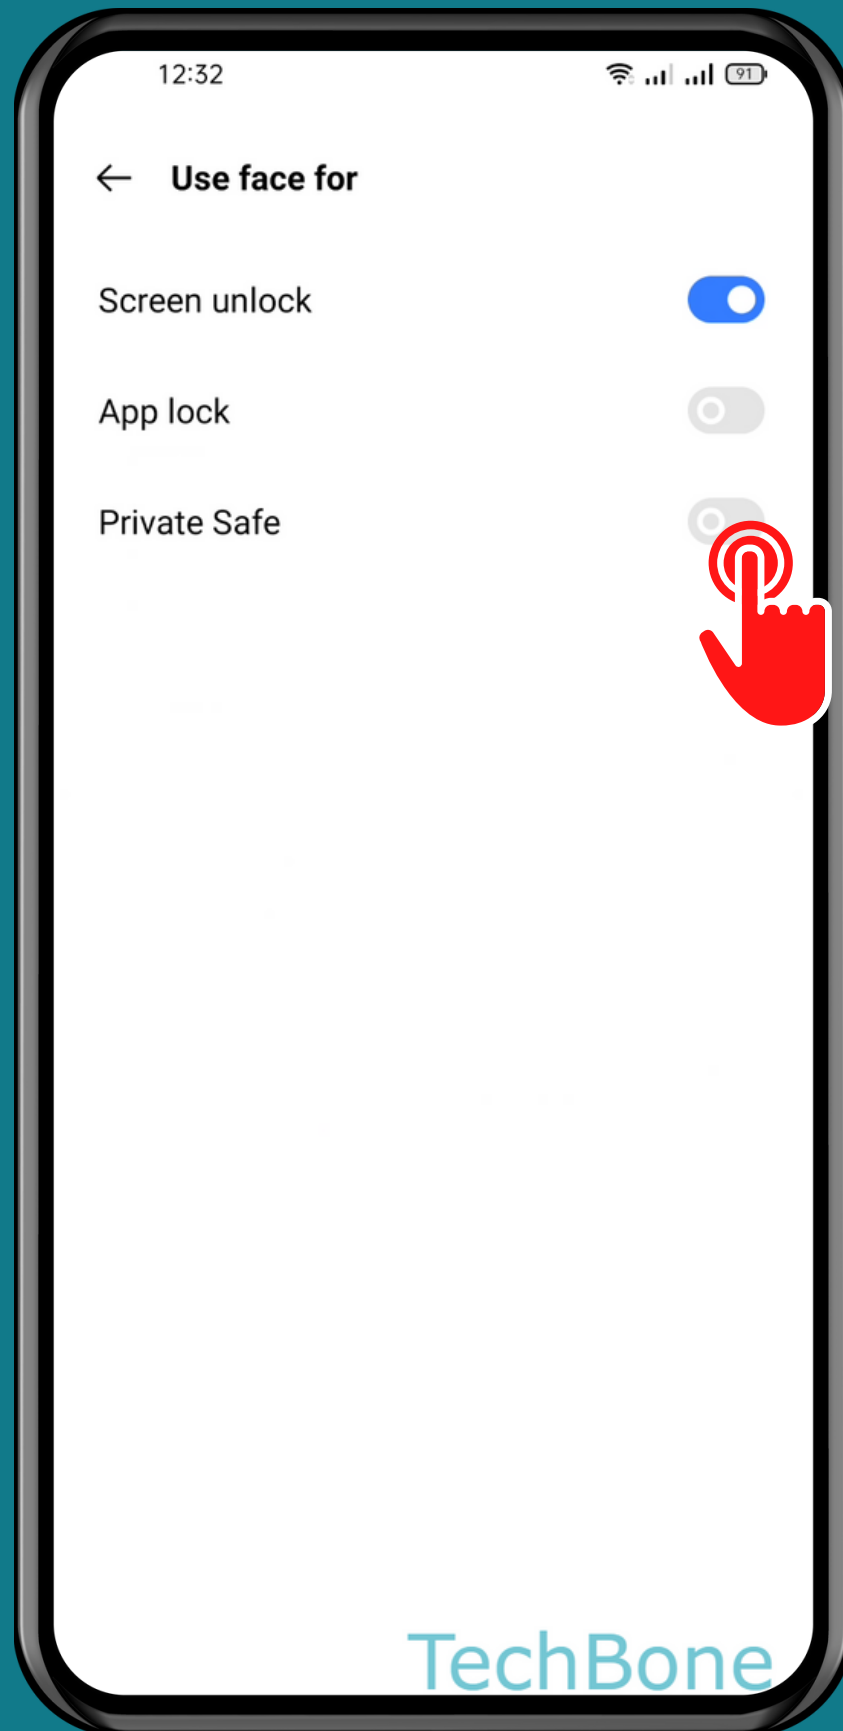

REALME

Android 11 - realme UI 2

USE FACE RECOGNITION
FOR...

Tap on
Settings

Tap on Password & biometrics

Tap on
Face

Tap on
Use face for

Turn On/Off an Option