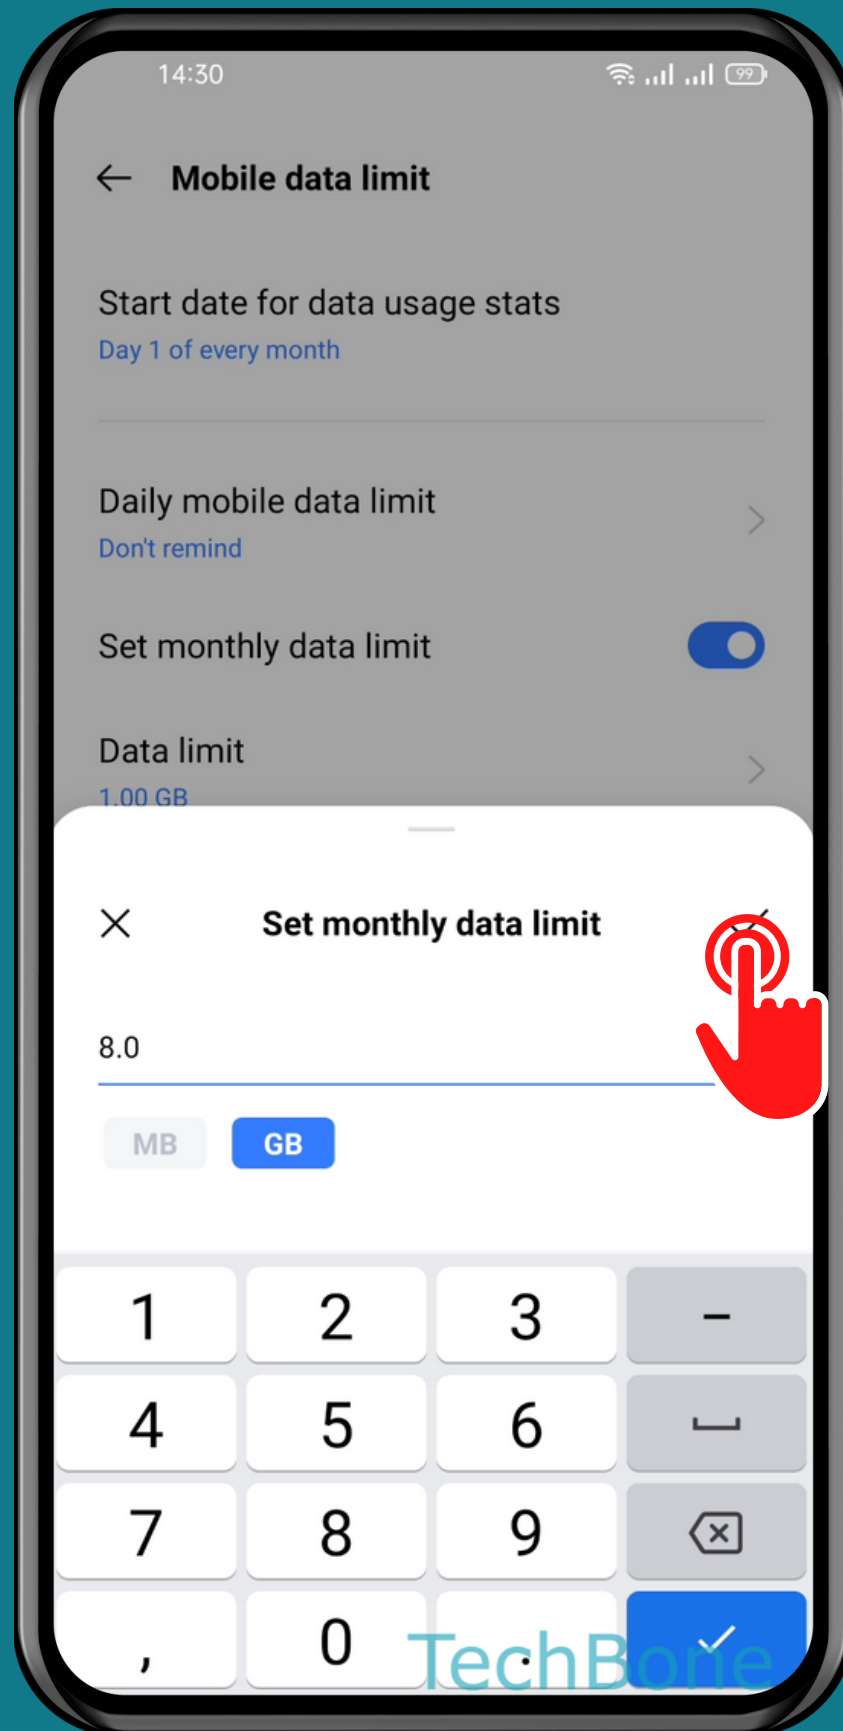

# HOW TO SET MONTHLY DATA LIMIT

Tap on  
Settings

Tap on  
SIM card &  
mobile data

# Tap on Data usage

Tap on  
Mobile data limit

# Turn On/Off Set monthly data limit

Tap on  
Data limit

Set the **Monthly data limit** and tap on **Save**

Done!