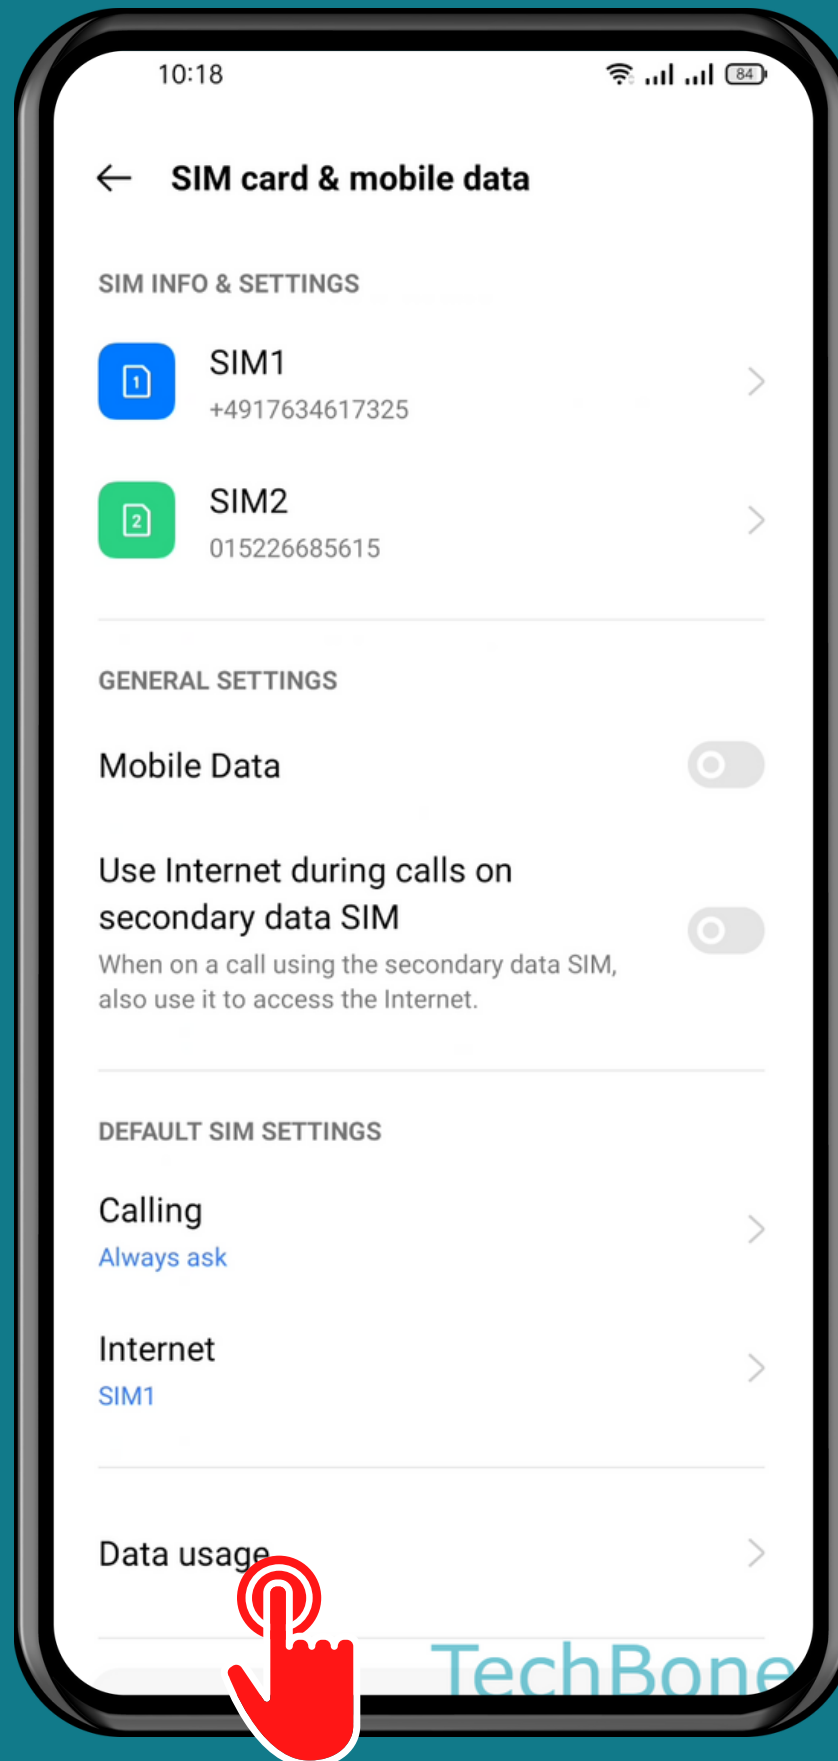

REALME

Android 11 - realme UI 2

# HOW TO SET MONTHLY DATA LIMIT

Tap on  
Settings

Tap on  
SIM card &  
mobile data

# Tap on Data usage

Tap on  
Mobile data limit