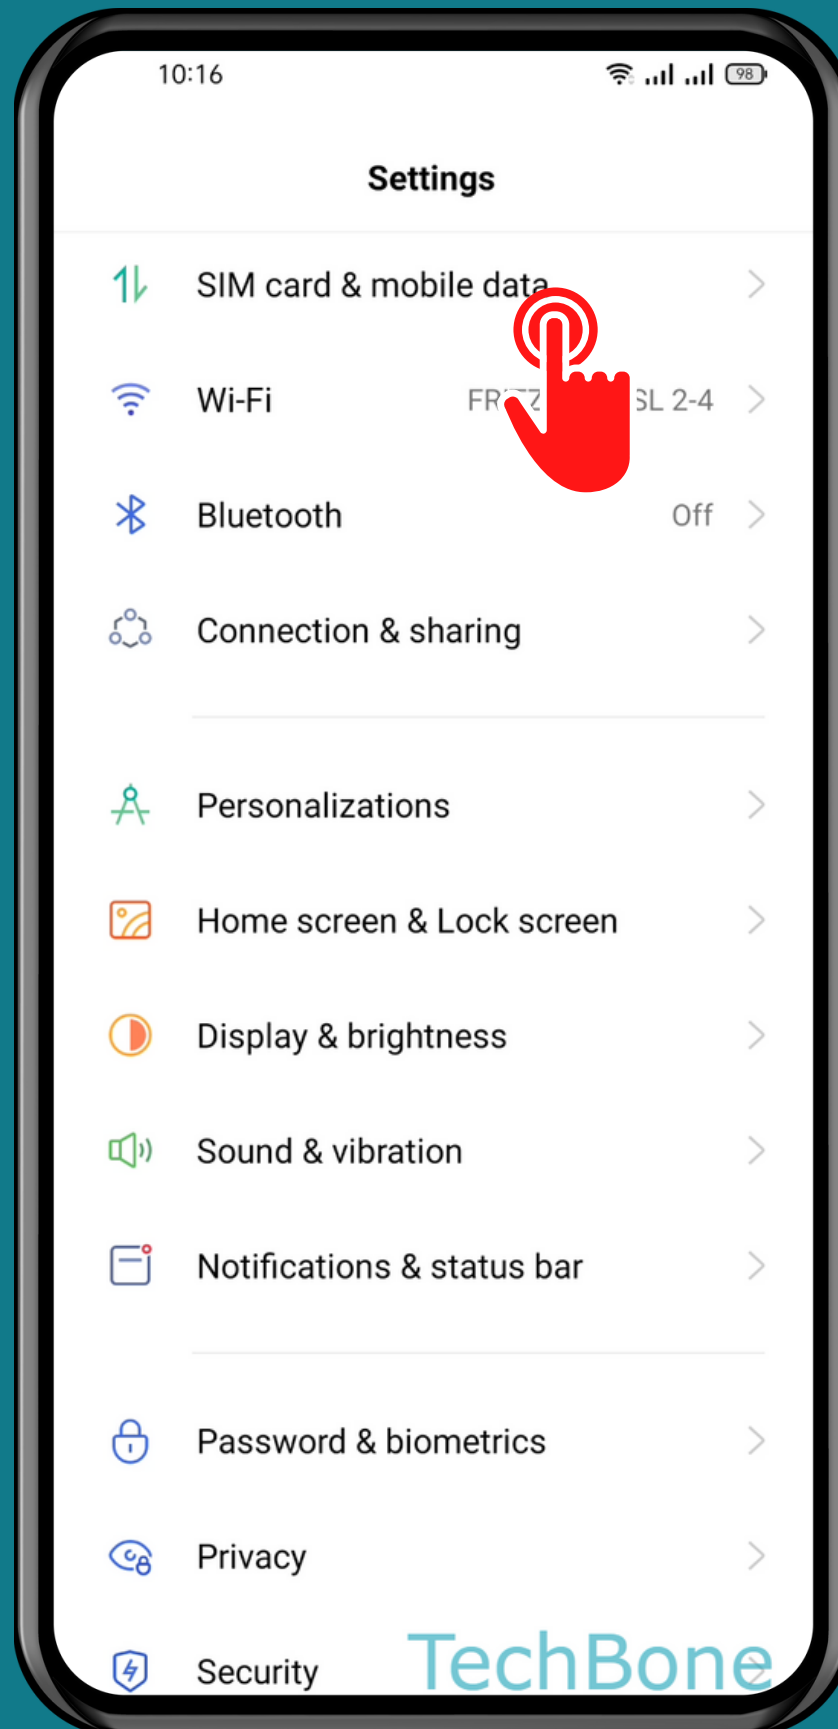

REALME

Android 11 - realme UI 2

# HOW TO SET MONTHLY DATA LIMIT

Tap on  
Settings

Tap on  
SIM card &  
mobile data

# Tap on Data usage

Tap on  
Mobile data limit