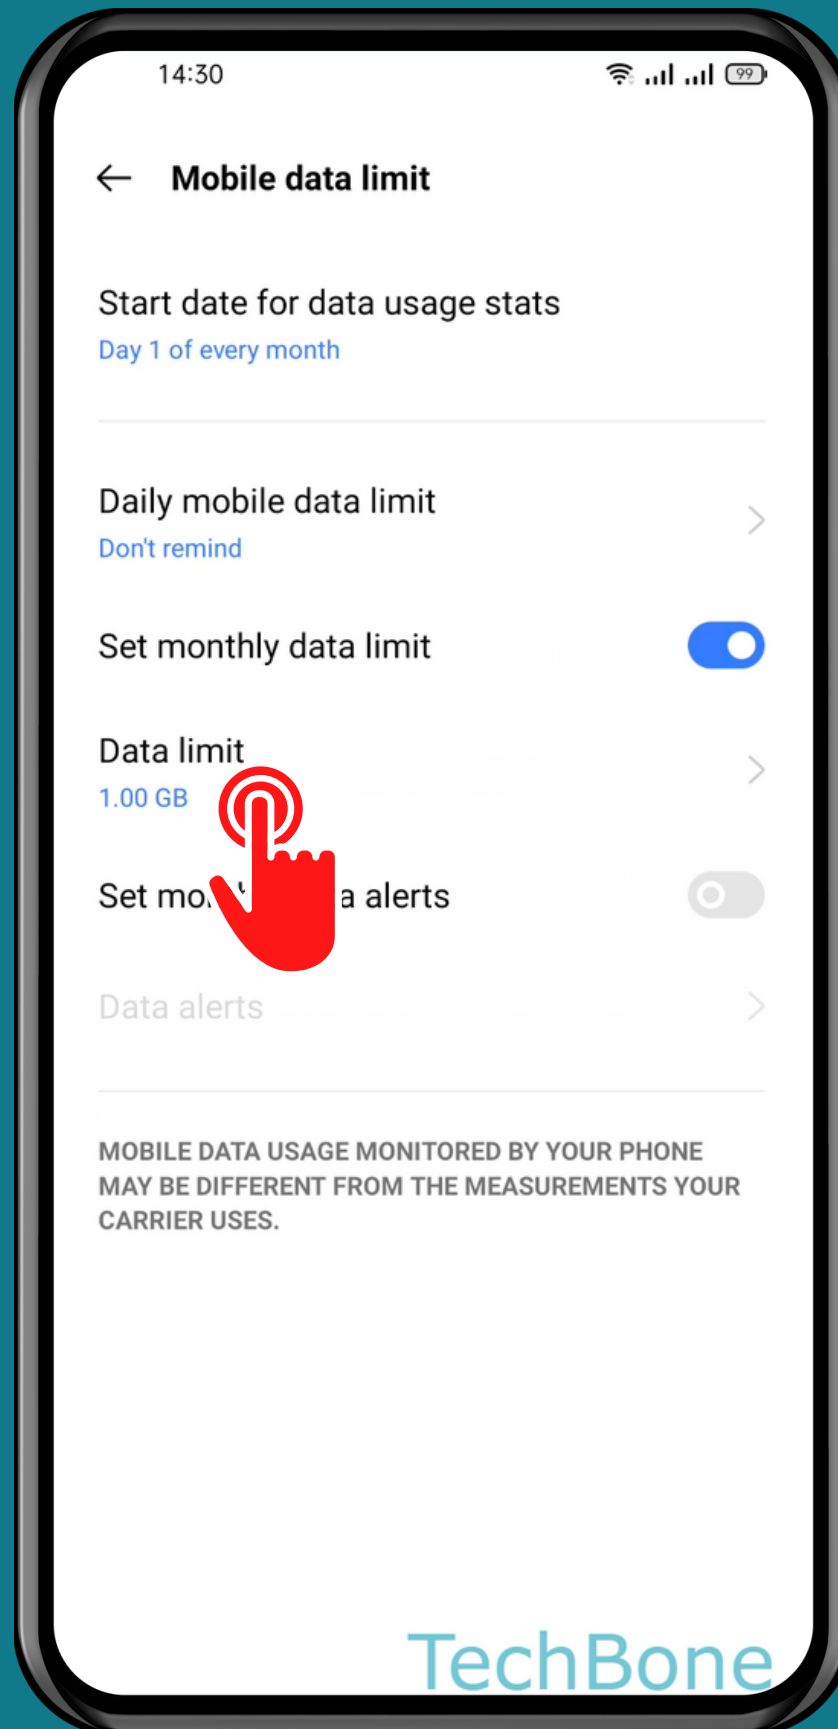

# HOW TO SET MONTHLY DATA LIMIT

Tap on  
Settings

Tap on  
SIM card &  
mobile data

# Tap on Data usage

Tap on  
Mobile data limit

# Turn On/Off Set monthly data limit

Tap on  
Data limit

Set the **Monthly data limit** and tap on **Save**

Done!