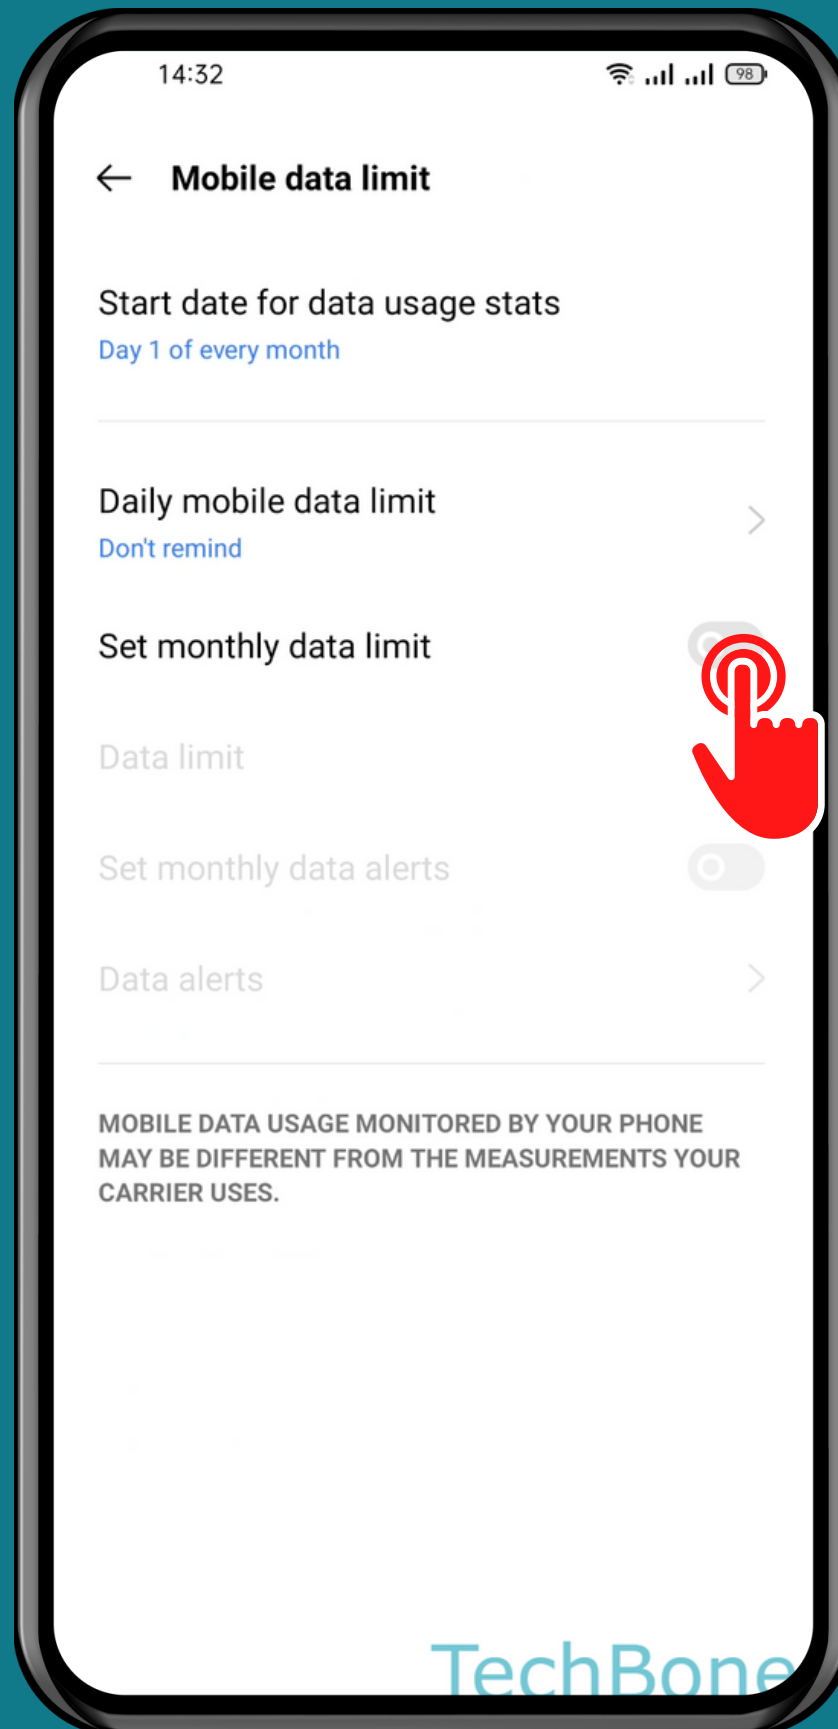

# HOW TO SET MONTHLY DATA LIMIT

Tap on  
Settings

Tap on  
SIM card &  
mobile data

# Tap on Data usage

Tap on  
Mobile data limit

# Turn On/Off Set monthly data limit

Tap on  
Data limit

Set the **Monthly data limit** and tap on **Save**

Done!