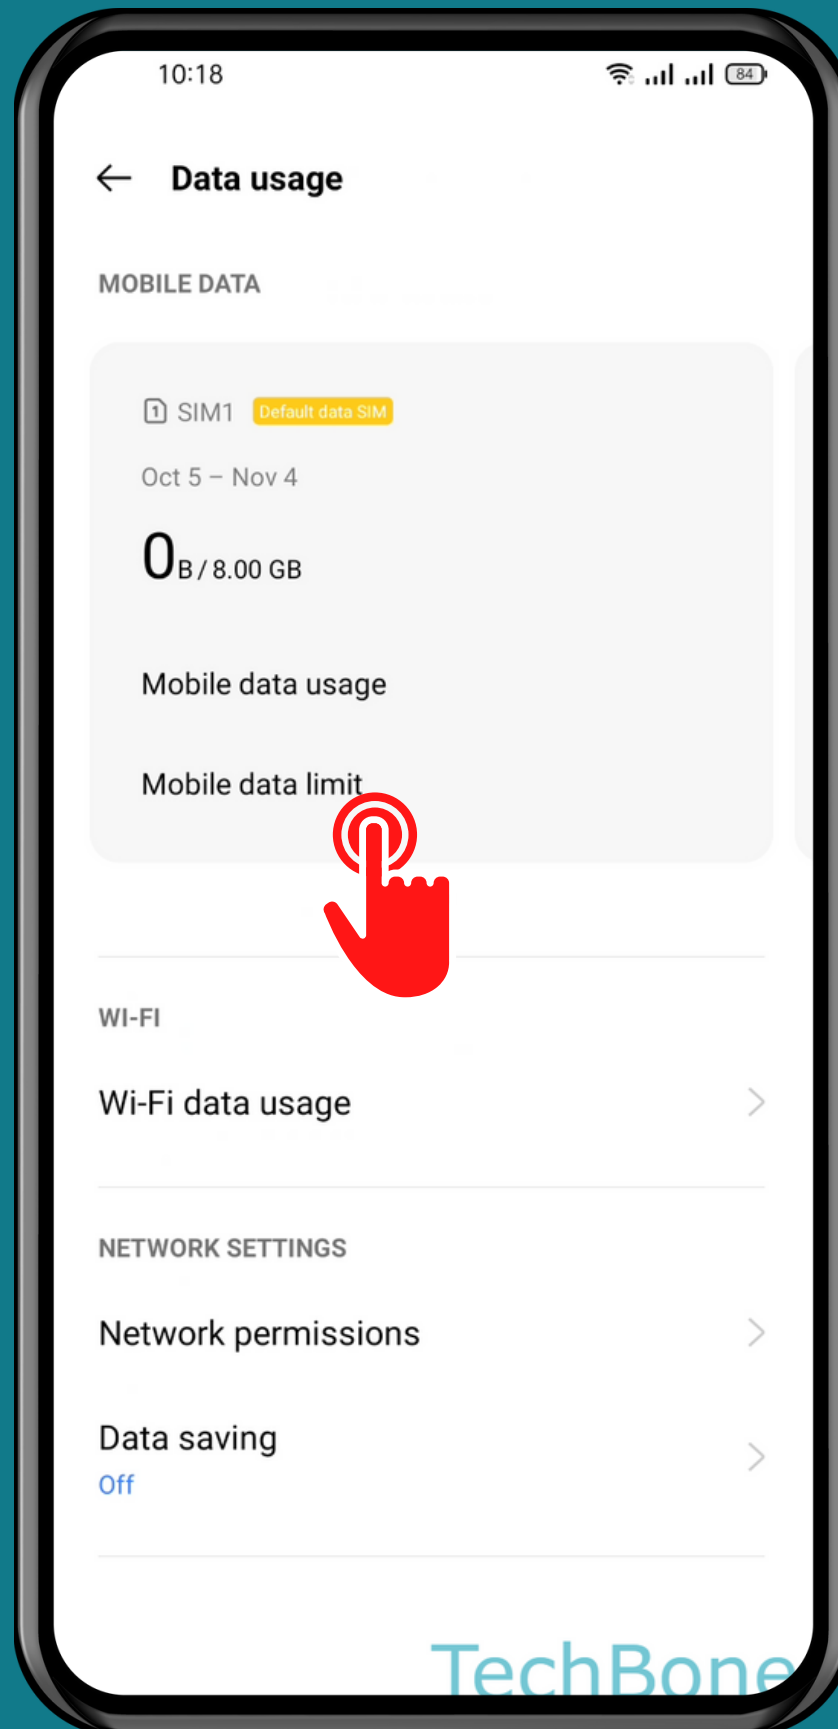

# HOW TO SET MONTHLY DATA LIMIT

Tap on  
Settings

Tap on  
SIM card &  
mobile data

# Tap on Data usage

Tap on  
Mobile data limit