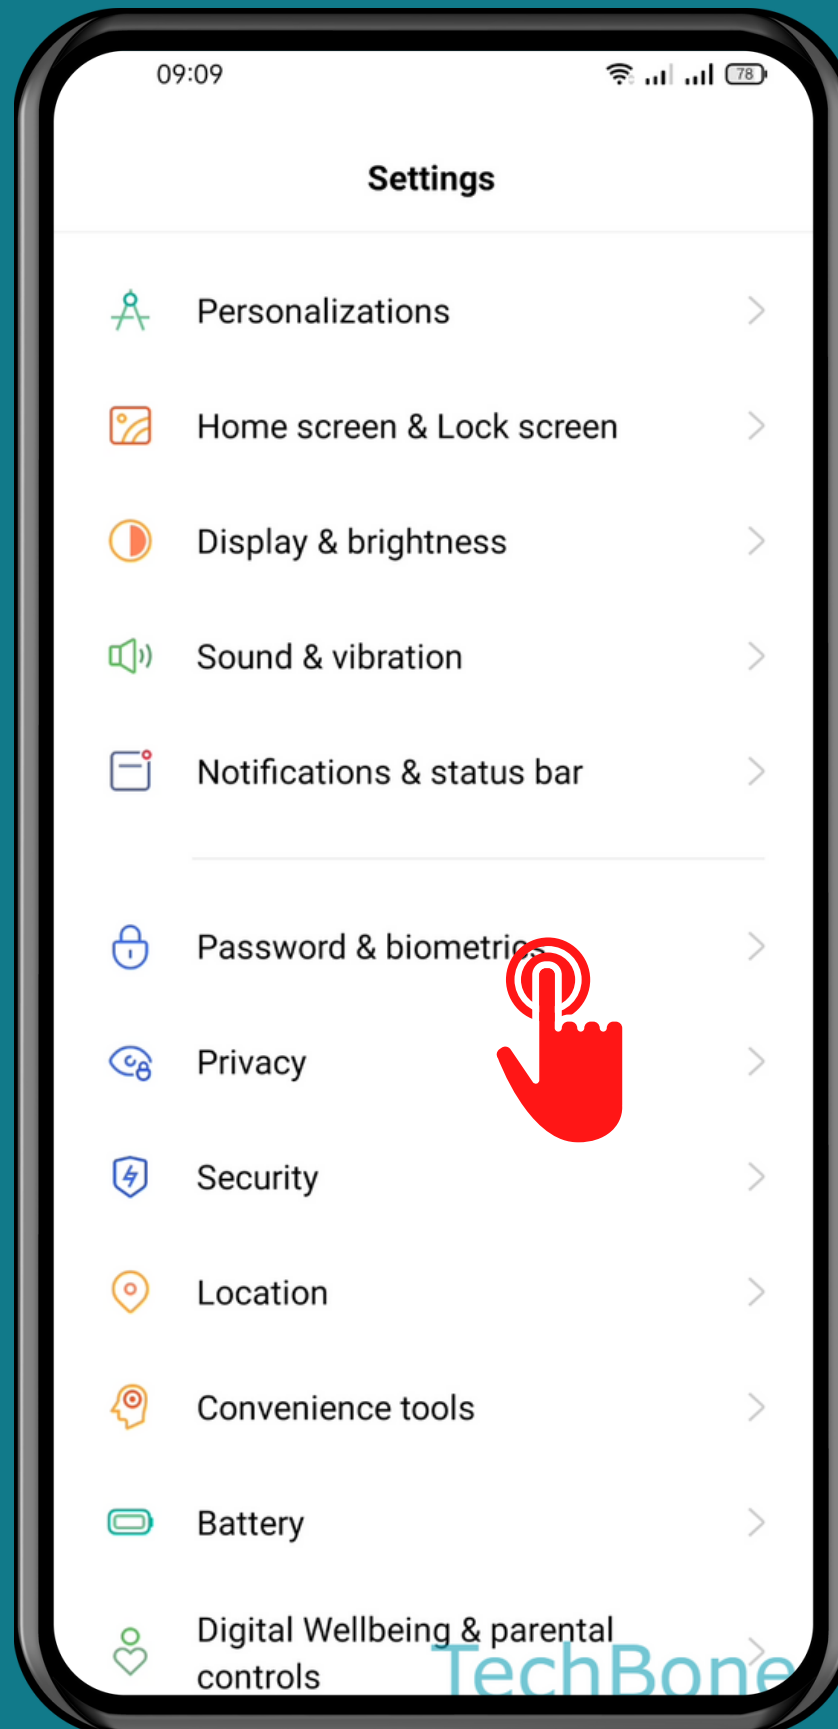

REALME

Android 11 - realme UI 2

HOW TO SET RECOVERY EMAIL FOR PRIVACY PASSWORD

Tap on
Settings

Tap on Password & biometrics

Tap on Privacy password

Tap on
Recovery email

Set the
Recovery email and
tap on Save