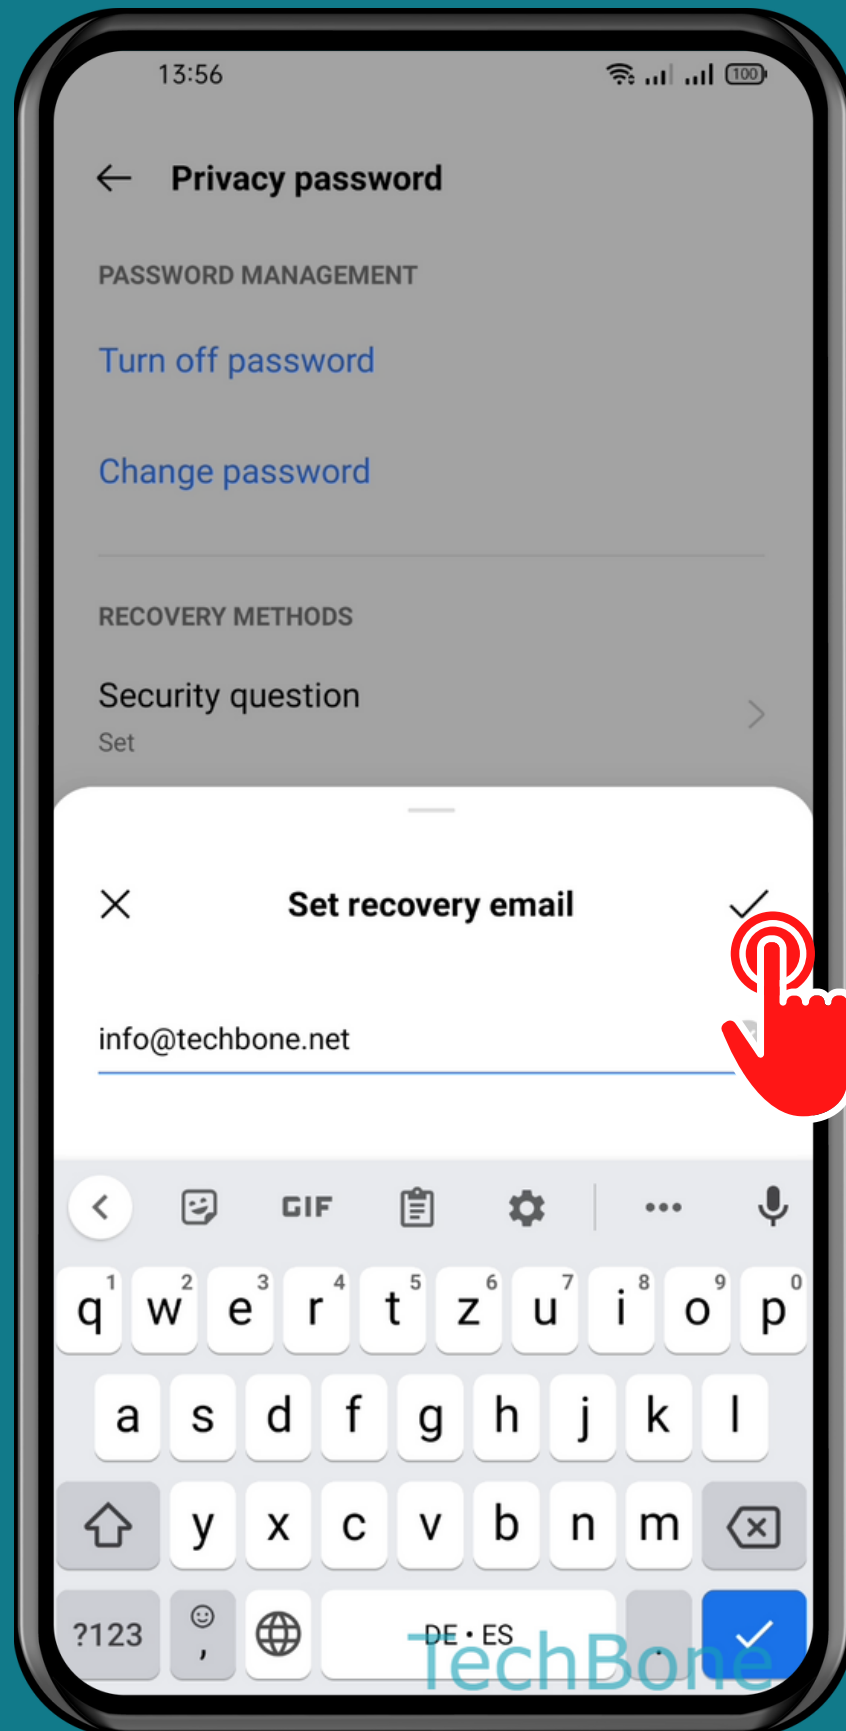

REALME

Android 11 - realme UI 2

HOW TO SET RECOVERY EMAIL FOR PRIVACY PASSWORD

Tap on
Settings

Tap on Password & biometrics

Tap on Privacy password

Tap on
Recovery email

Set the
Recovery email and
tap on Save