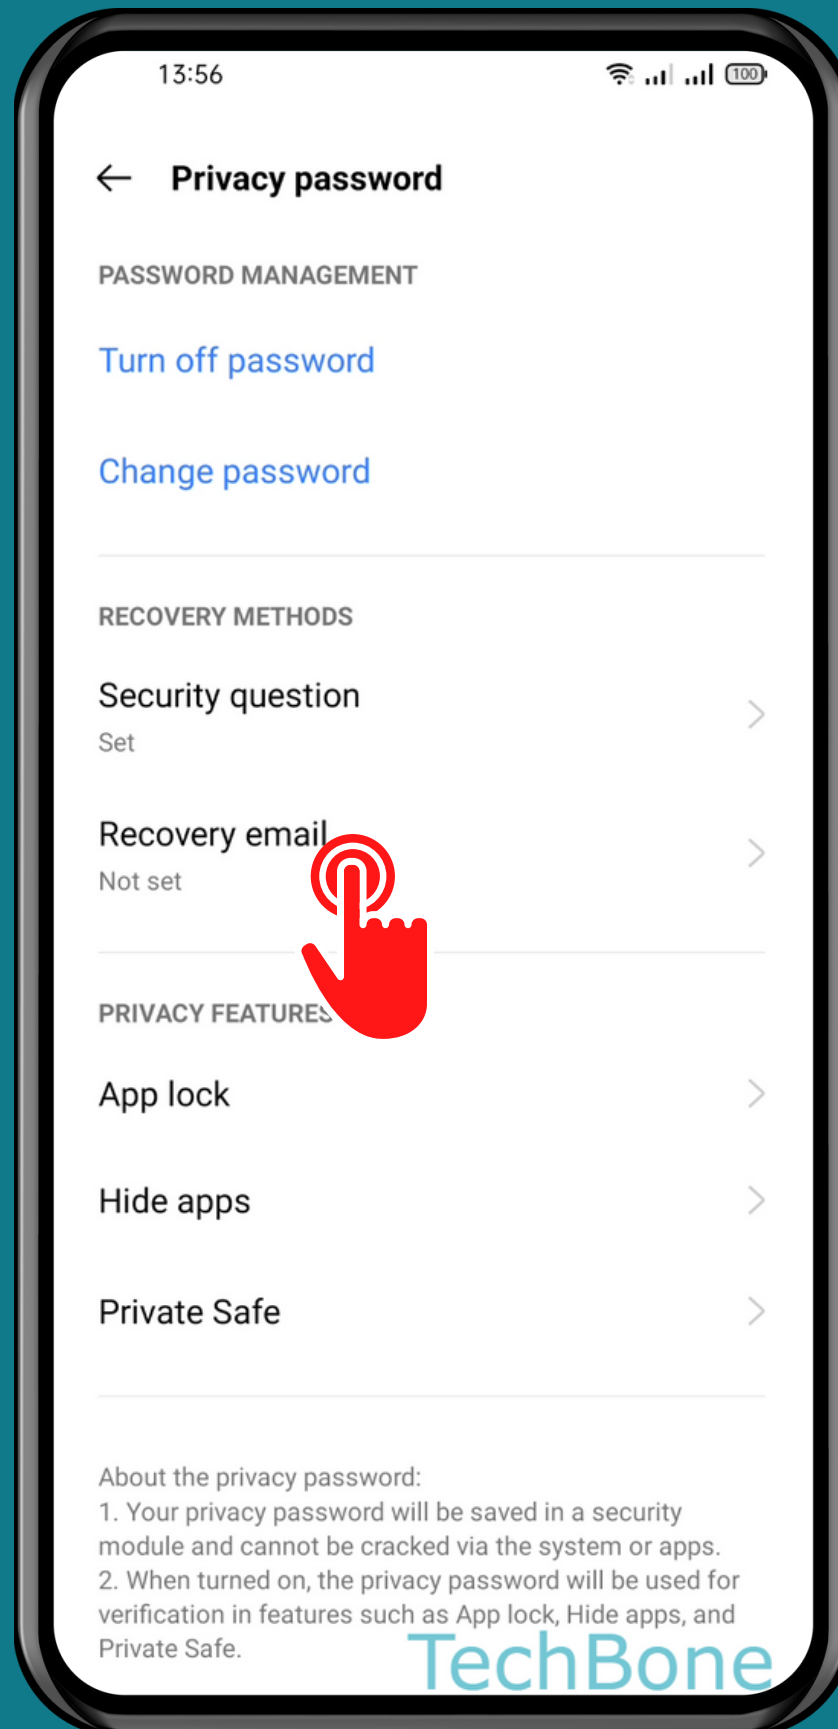

REALME

Android 11 - realme UI 2

HOW TO SET RECOVERY EMAIL FOR PRIVACY PASSWORD

Tap on
Settings

Tap on Password & biometrics

Tap on Privacy password

Tap on
Recovery email

Set the
Recovery email and
tap on Save