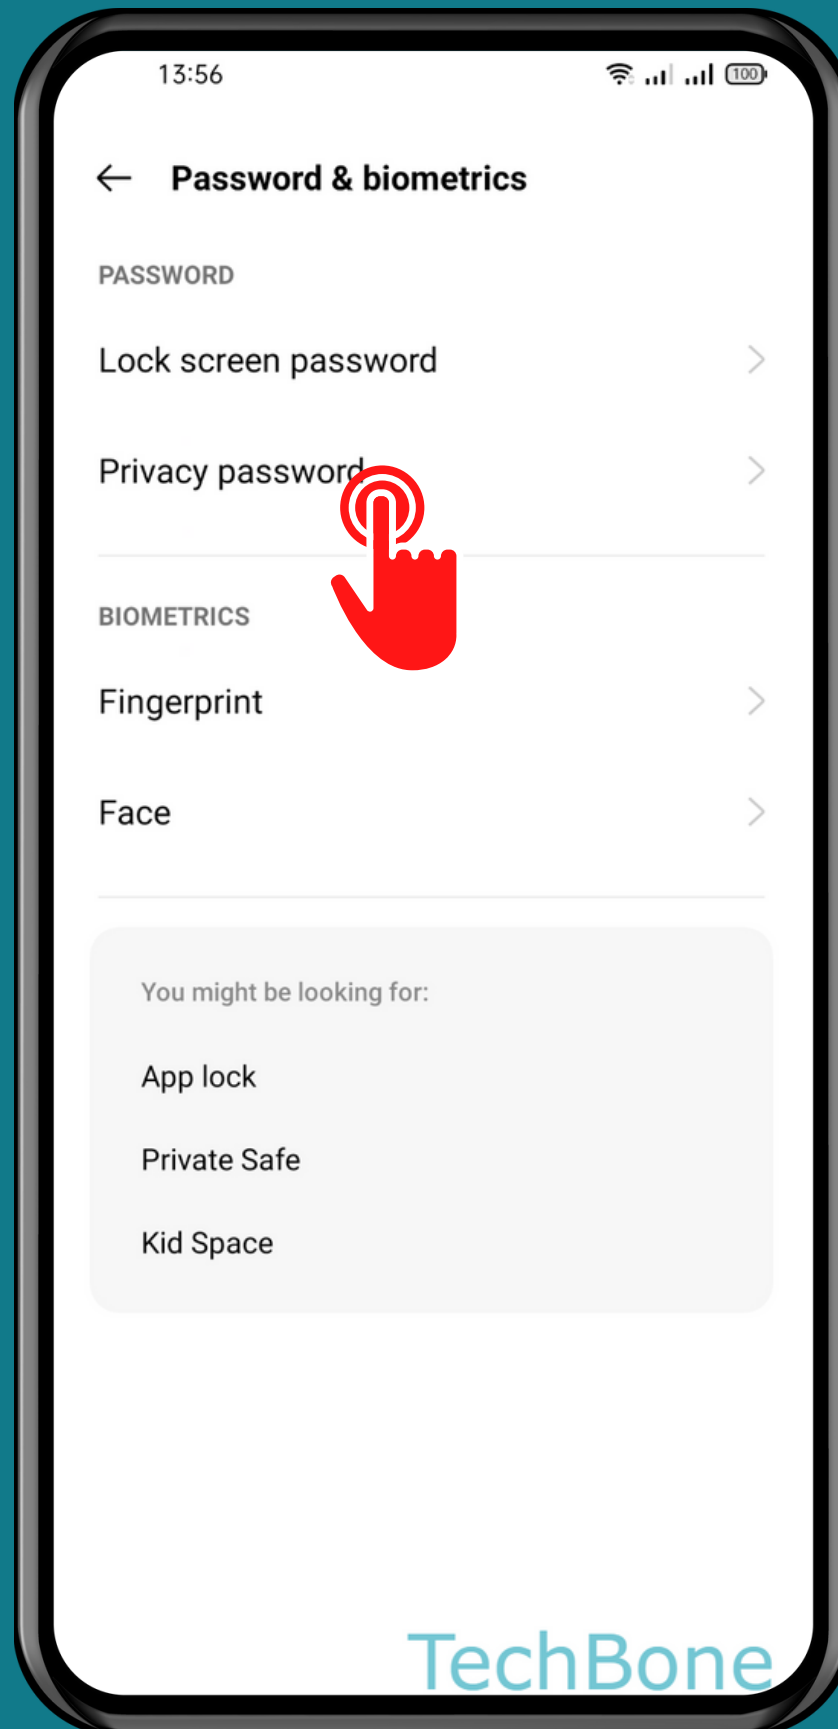

REALME

Android 11 - realme UI 2

HOW TO SET RECOVERY EMAIL FOR PRIVACY PASSWORD

Tap on
Settings

Tap on Password & biometrics

Tap on Privacy password

Tap on
Recovery email

Set the
Recovery email and
tap on Save