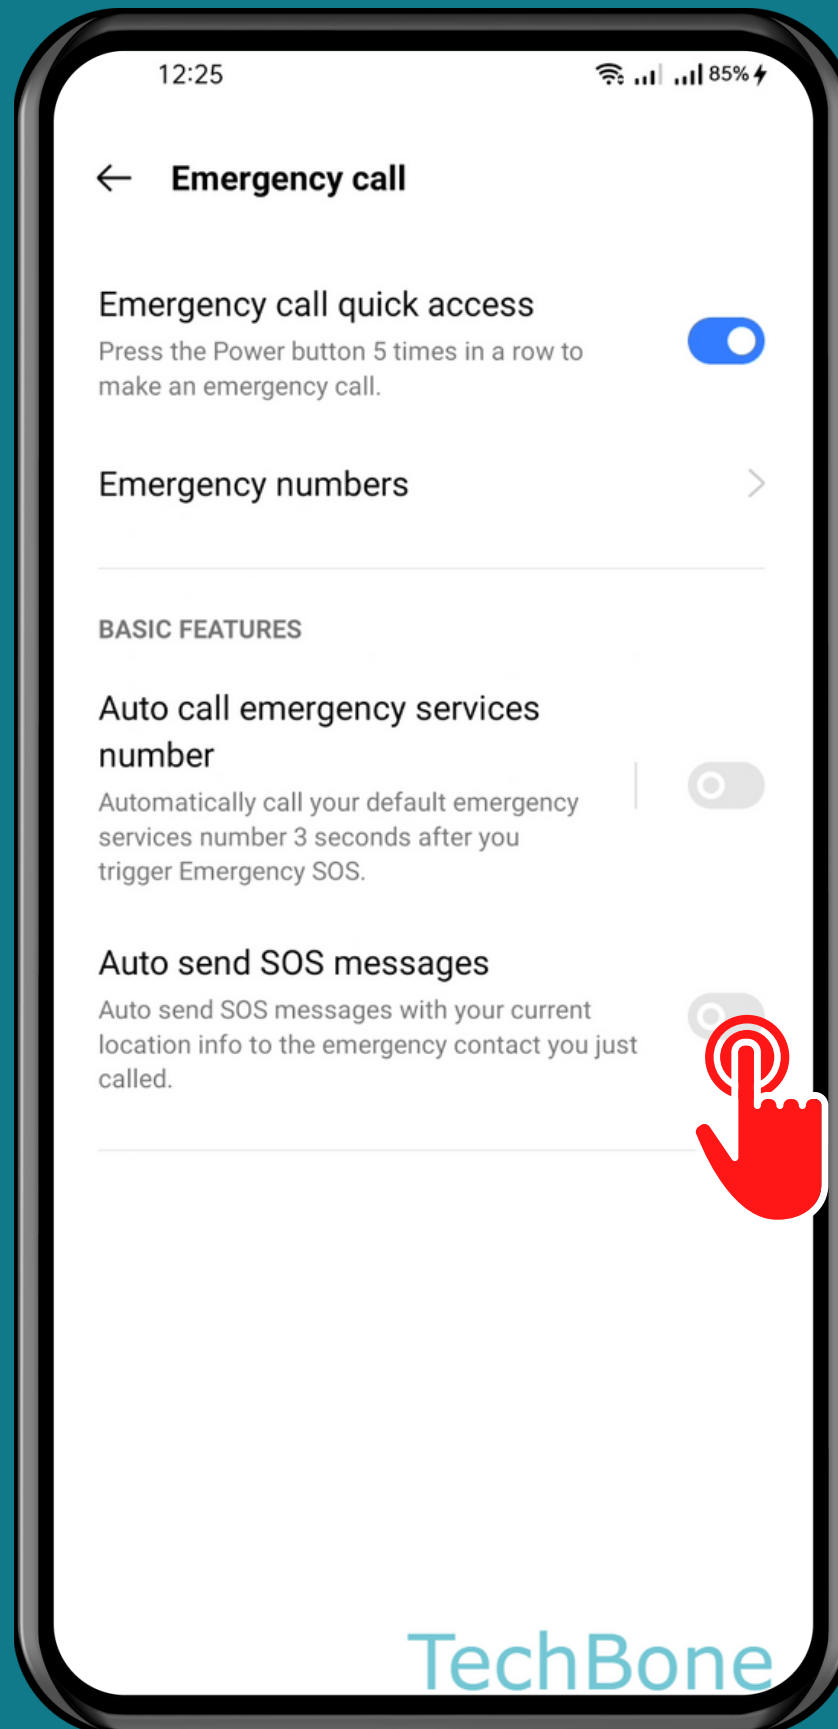

# HOW TO SET SOS MESSAGES CONTENT

Tap on  
Settings

# Tap on Security

# Tap on Emergency SOS

Tap on  
Emergency call