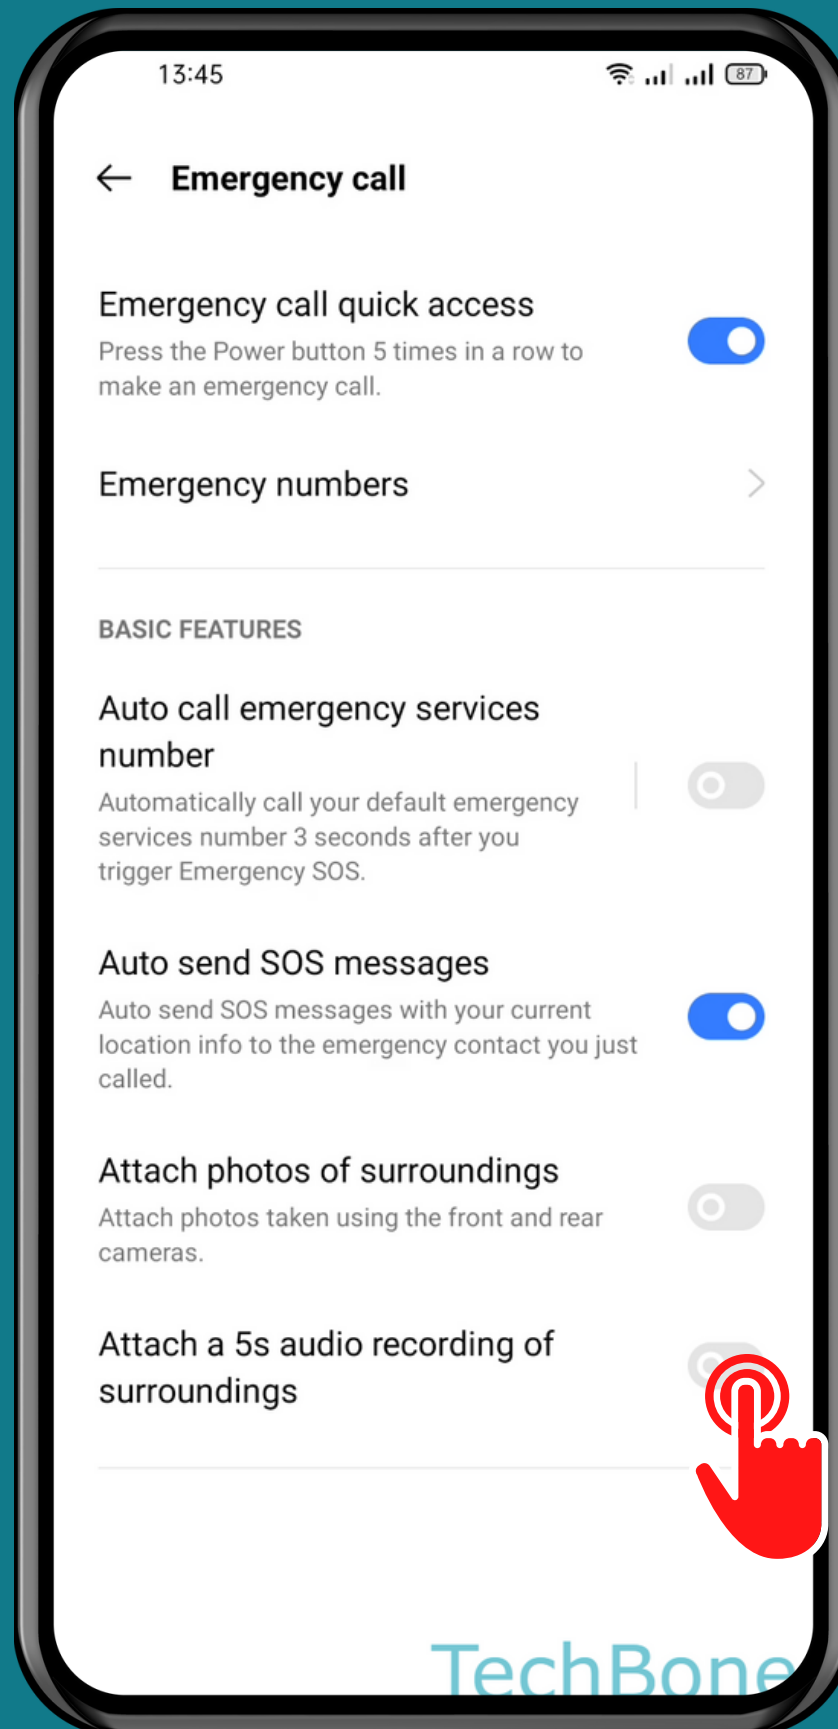

Turn On/Off an Option