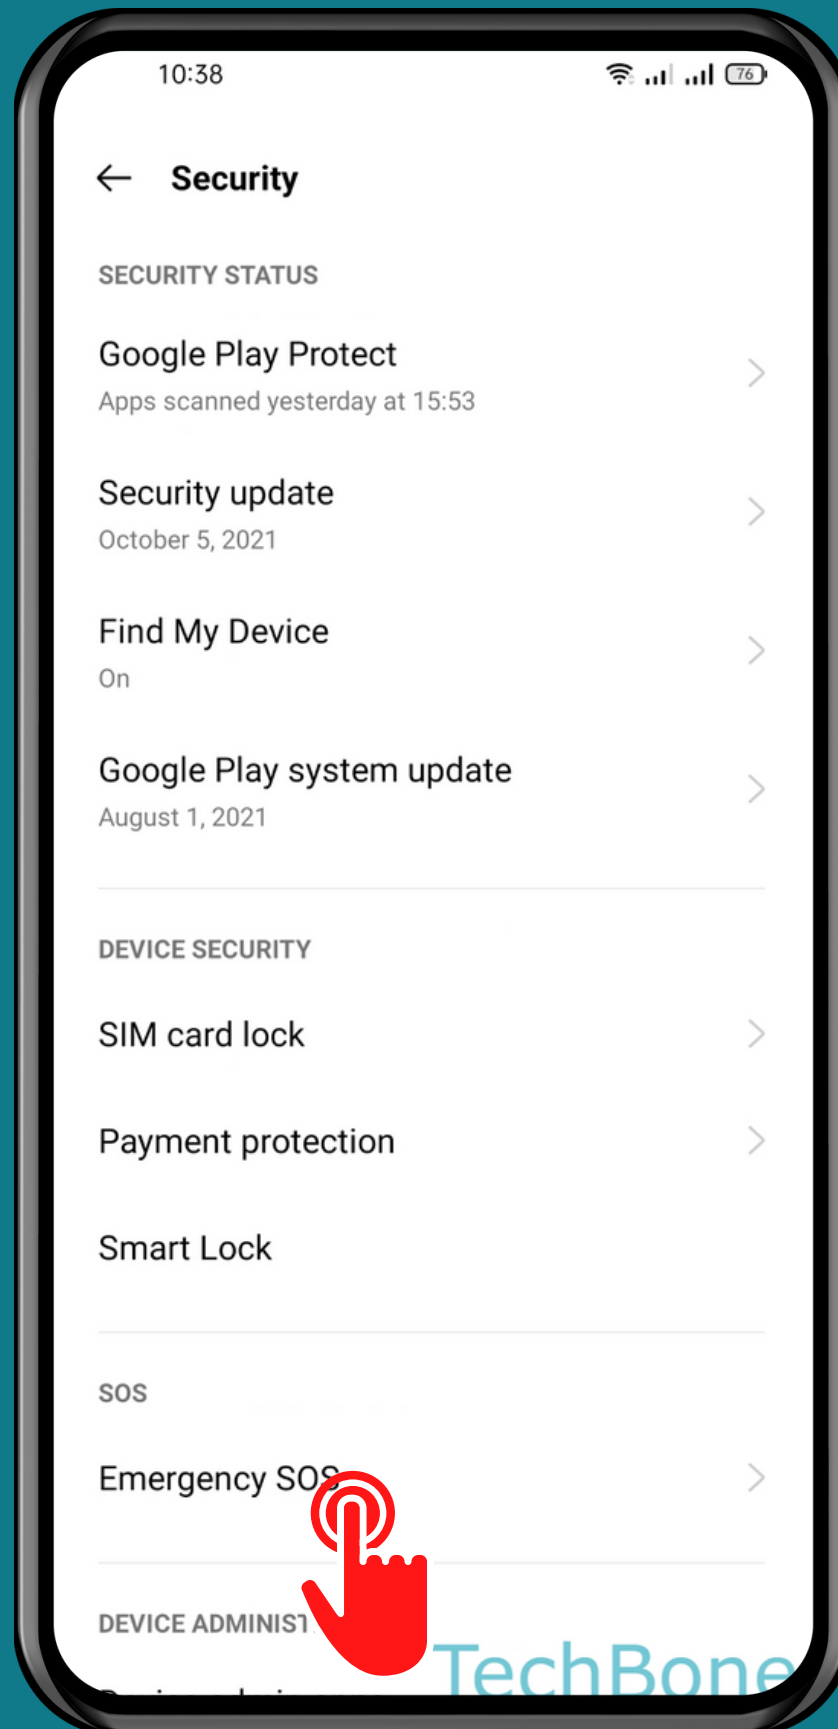

REALME

Android 11 - realme UI 2

# HOW TO SET SOS MESSAGES CONTENT

Tap on  
Settings

# Tap on Security

# Tap on Emergency SOS

Tap on  
Emergency call