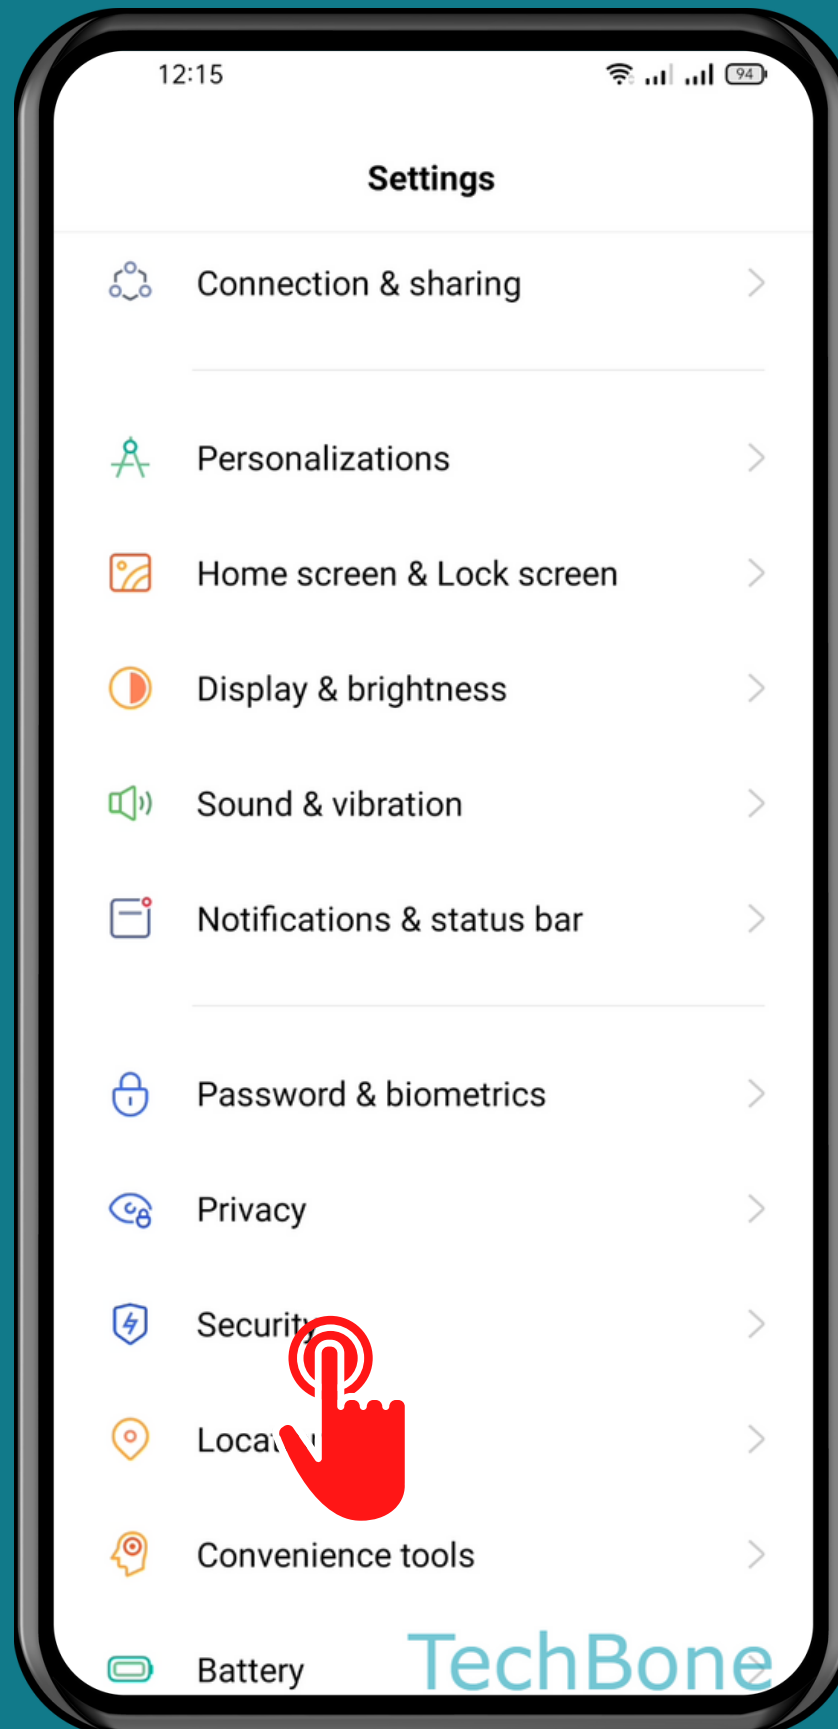

REALME

Android 11 - realme UI 2

# HOW TO SET SOS MESSAGES CONTENT

Tap on  
Settings

# Tap on Security

# Tap on Emergency SOS

Tap on  
Emergency call