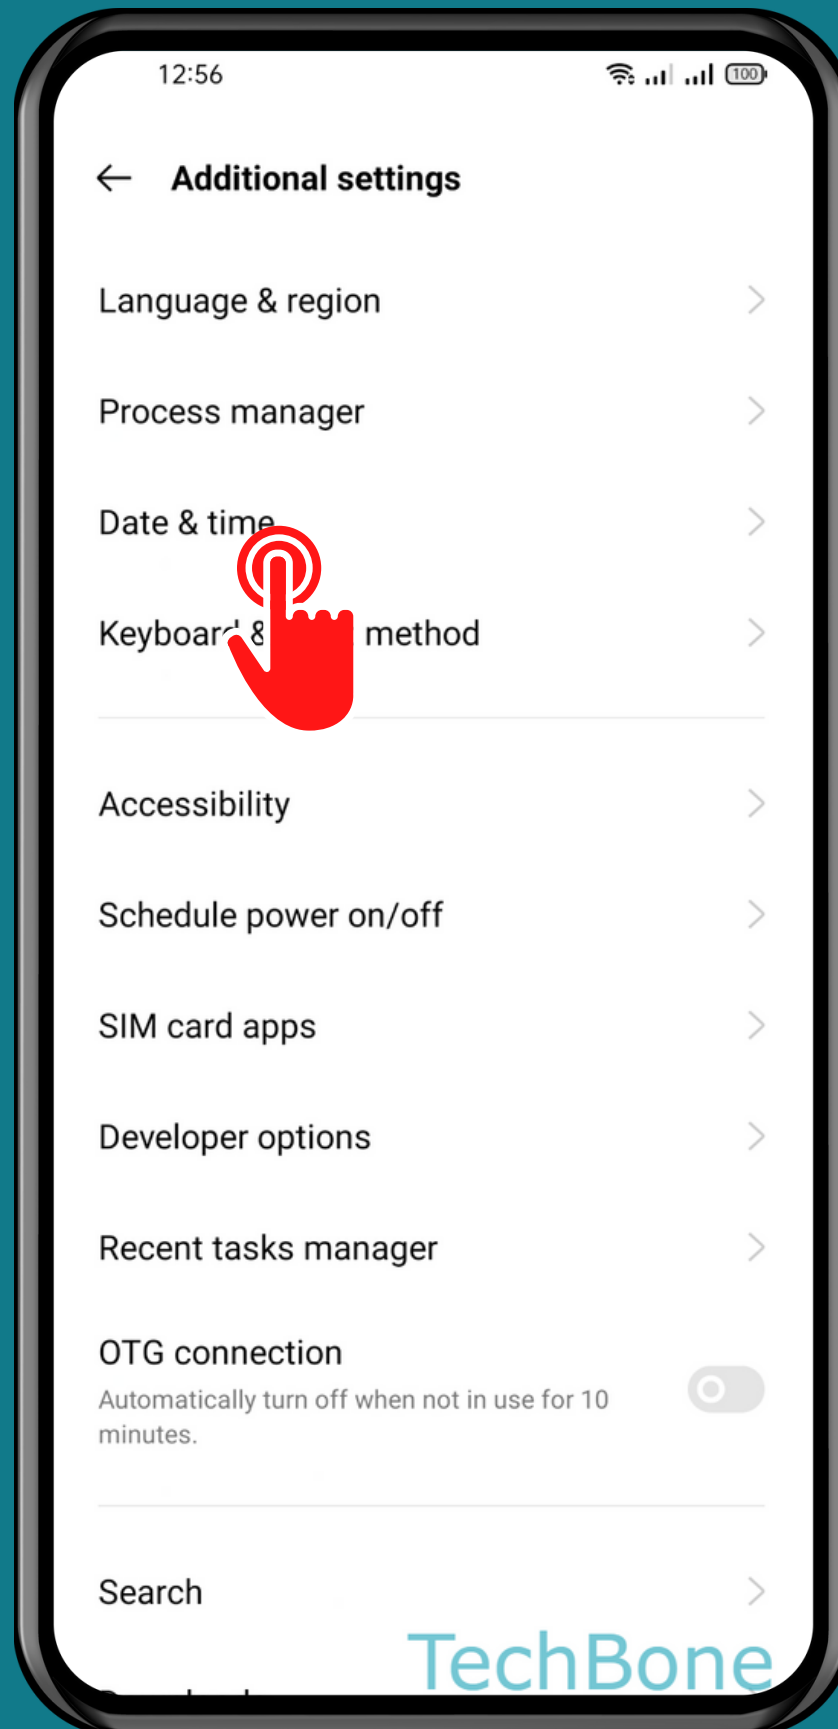

REALME

Android 11 - realme UI 2

# HOW TO SET DATE & TIME

Tap on  
Settings

# Tap on Additional settings

# Tap on Date & time