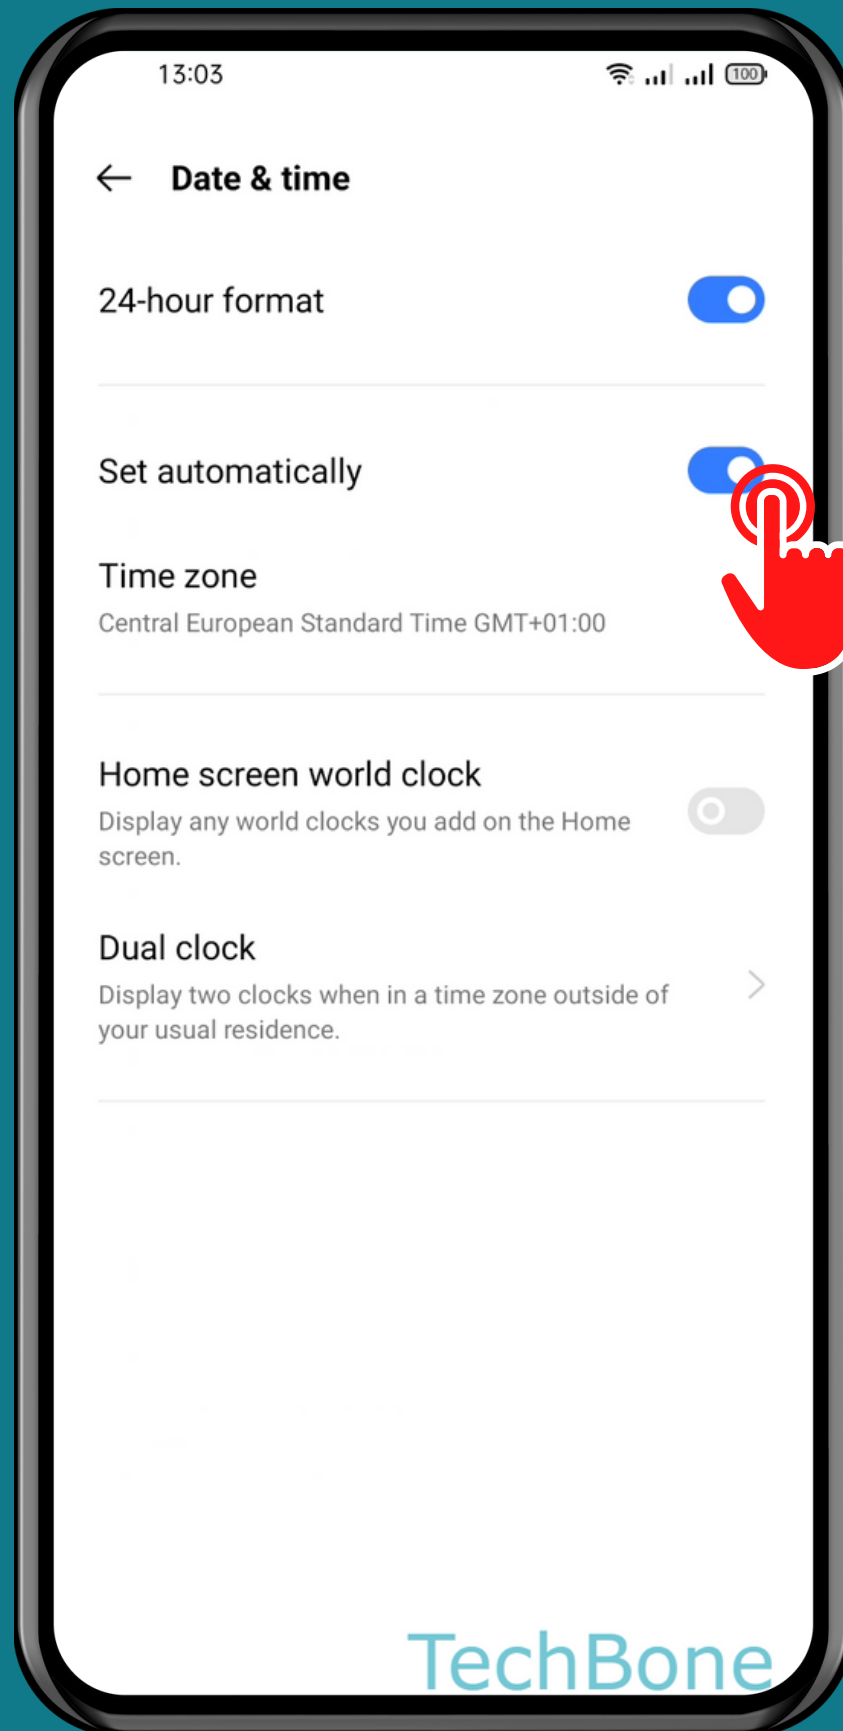

# HOW TO SET DATE & TIME

Tap on  
Settings

# Tap on Additional settings

# Tap on Date & time