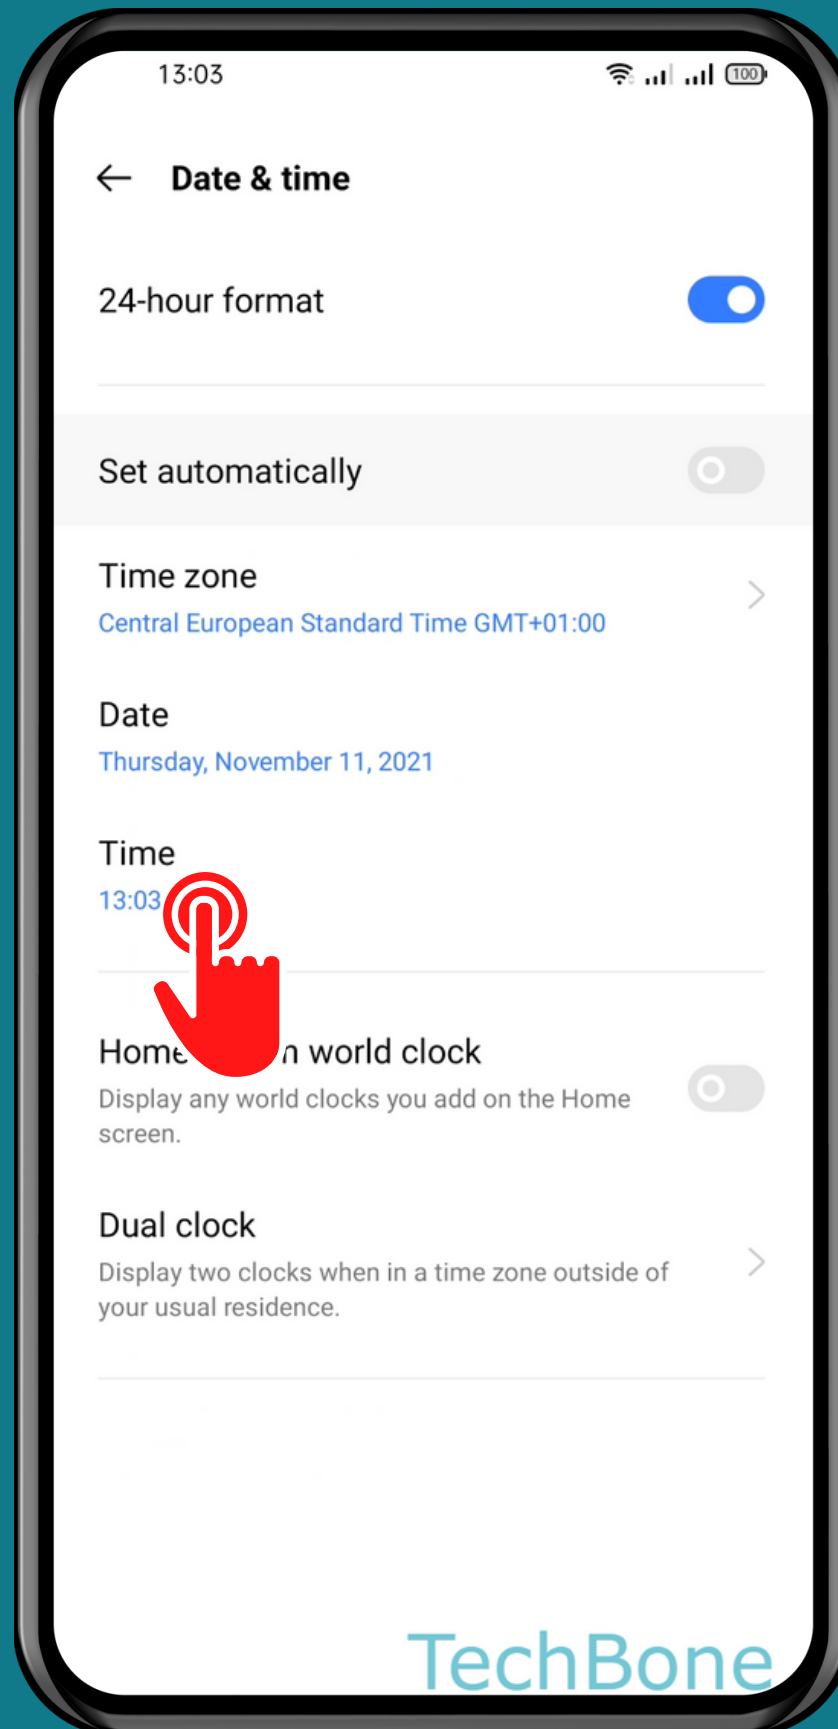

Set the Date/Time