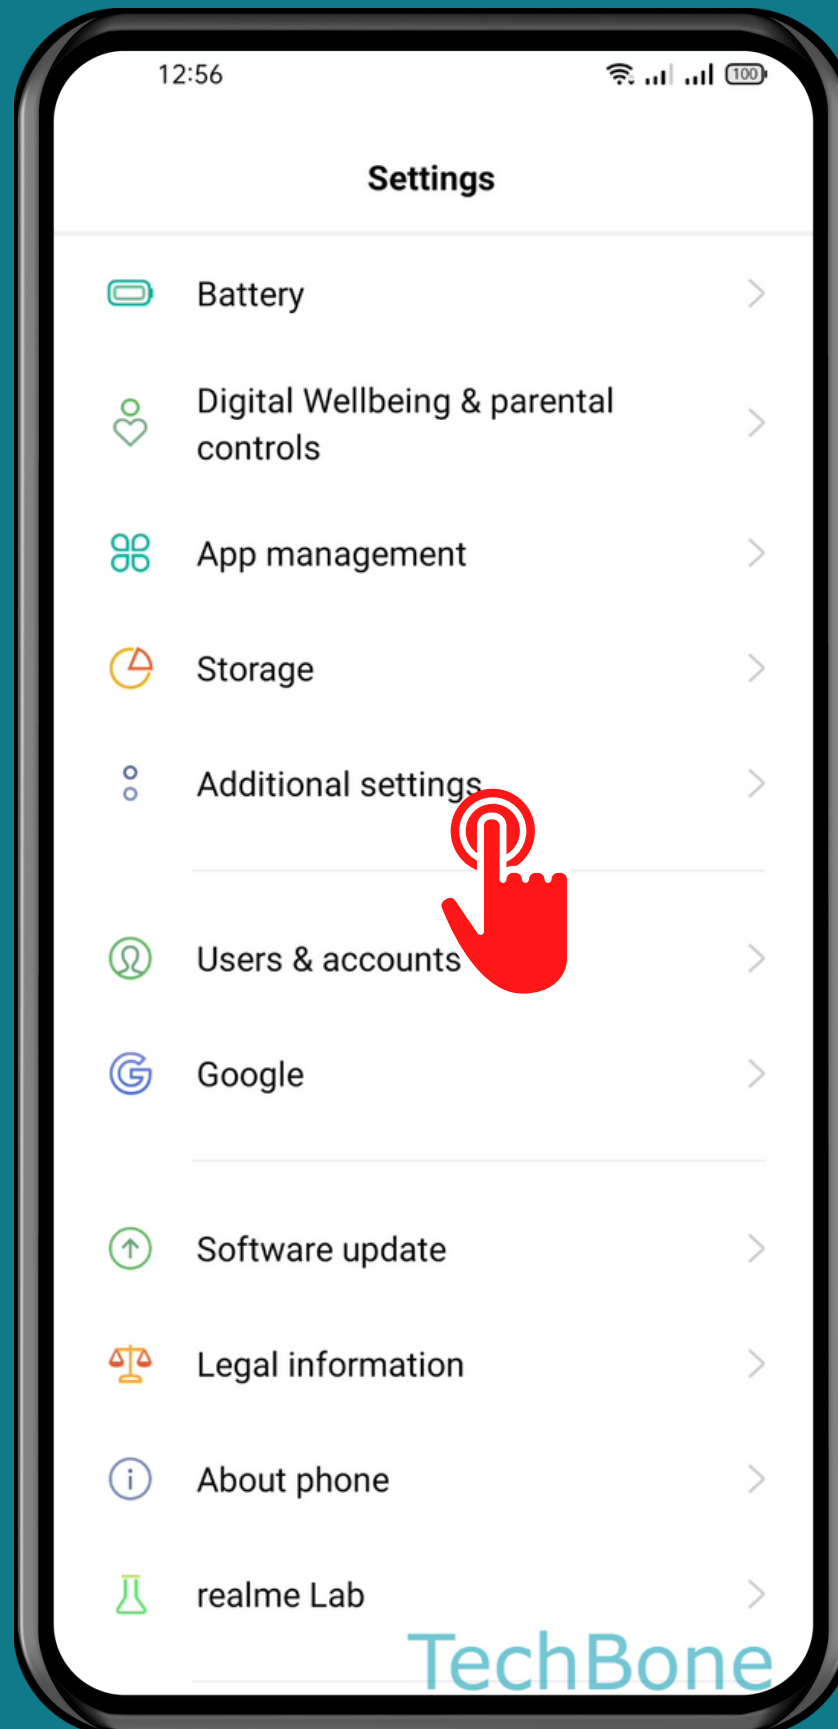

REALME

Android 11 - realme UI 2

# HOW TO SET DATE & TIME

Tap on  
Settings

# Tap on Additional settings

# Tap on Date & time