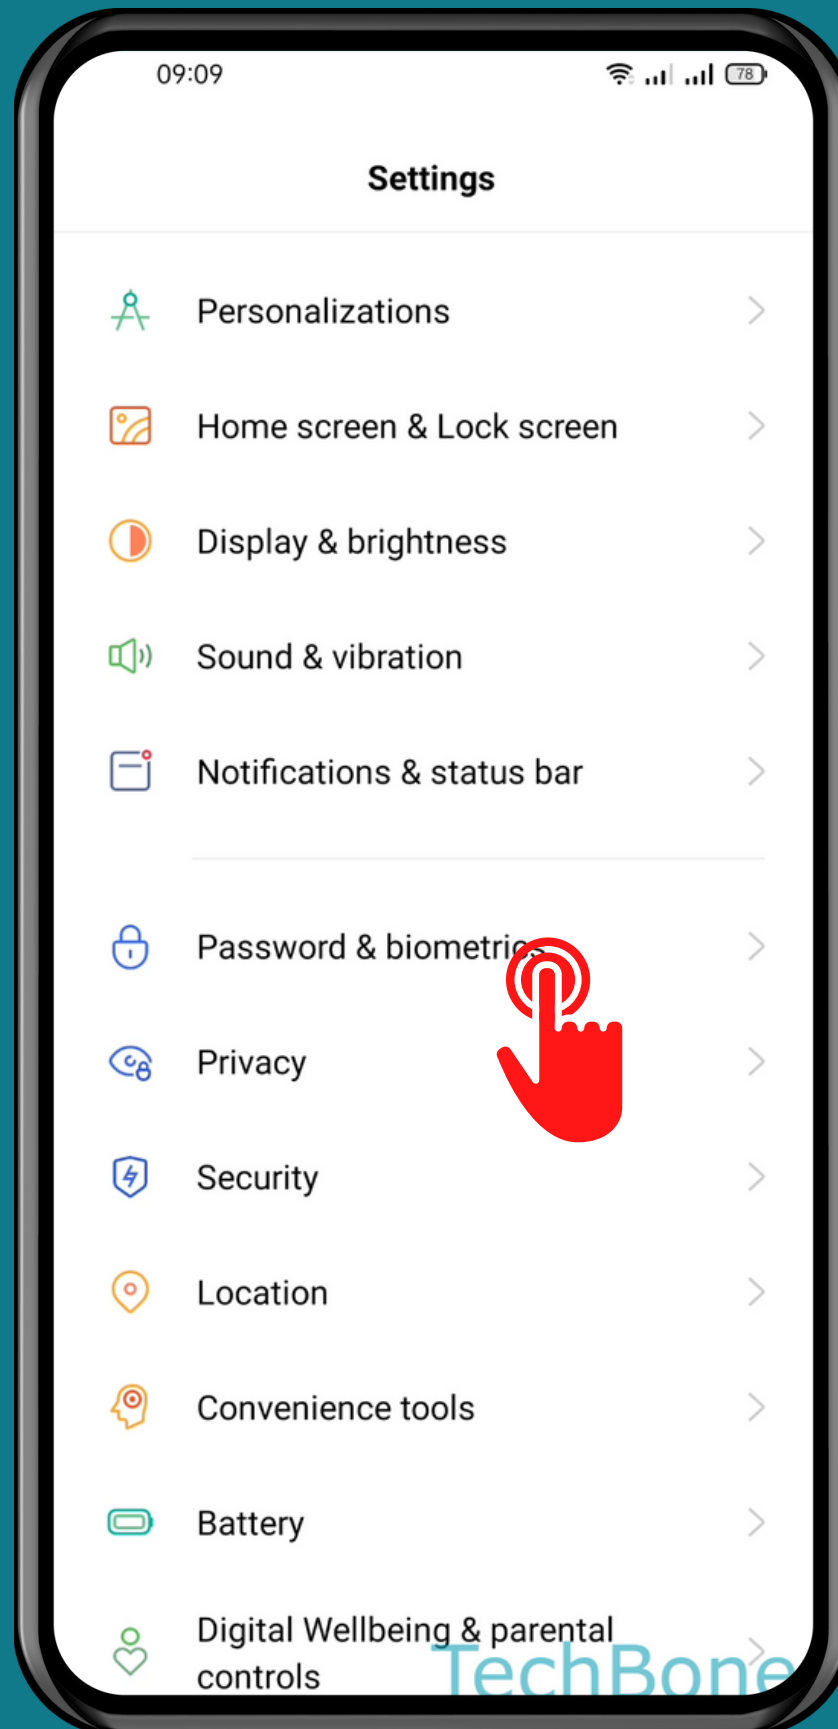

REALME

Android 11 - realme UI 2

# HOW TO SET UP FACE RECOGNITION TO UNLOCK

Tap on  
Settings

# Tap on Password & biometrics

Tap on  
**Add face** and follow  
the instructions

Done!