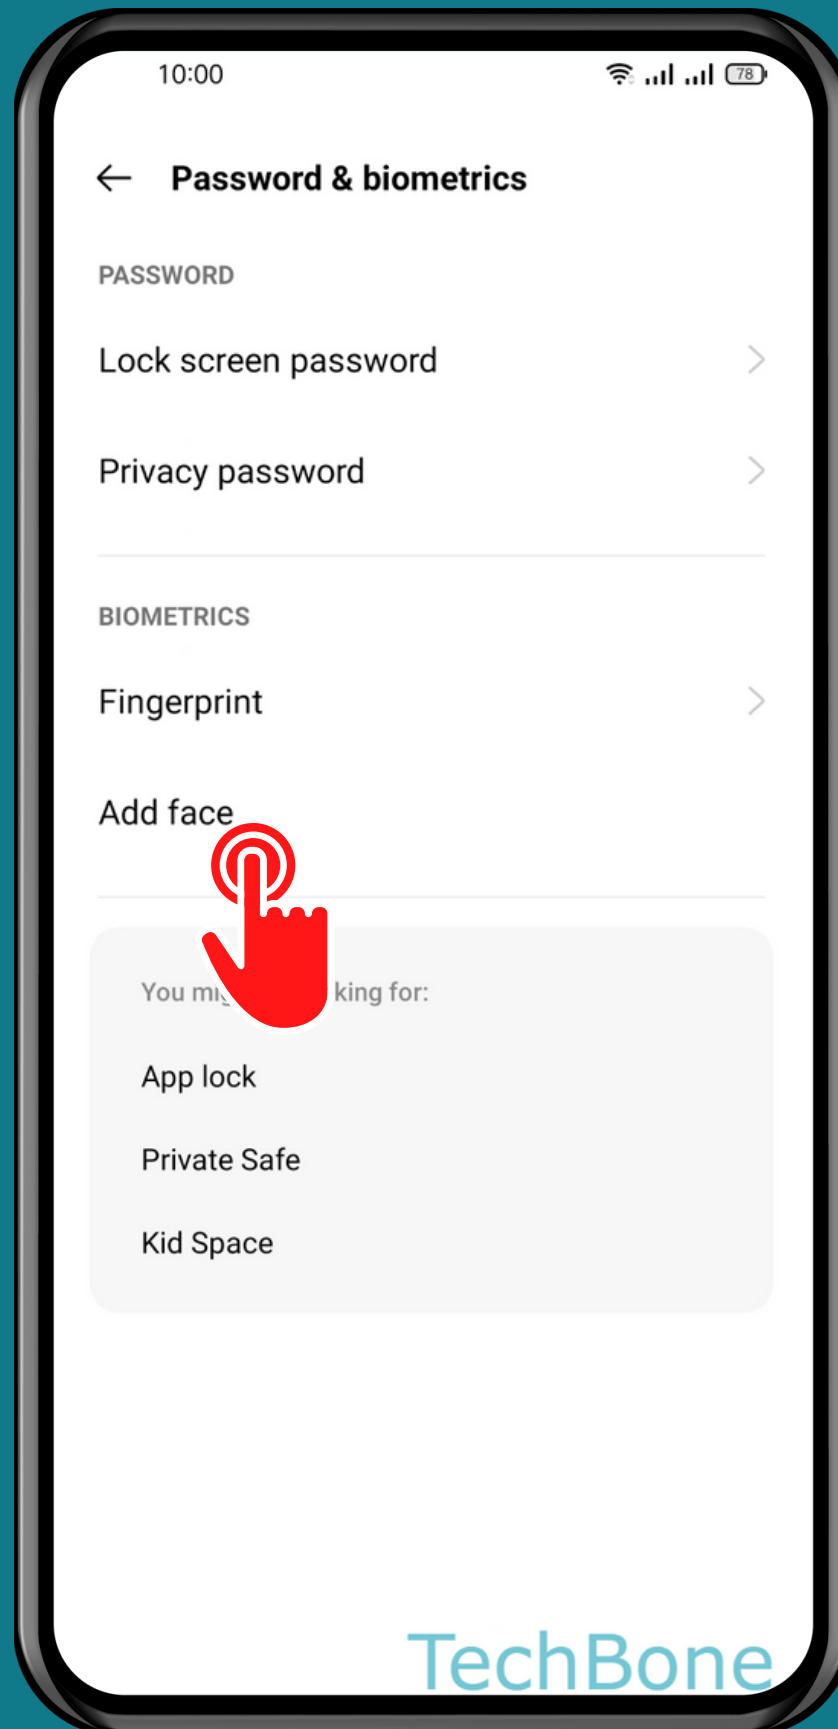

REALME

Android 11 - realme UI 2

# HOW TO SET UP FACE RECOGNITION TO UNLOCK

Tap on  
Settings

# Tap on Password & biometrics

Tap on  
**Add face** and follow  
the instructions

Done!