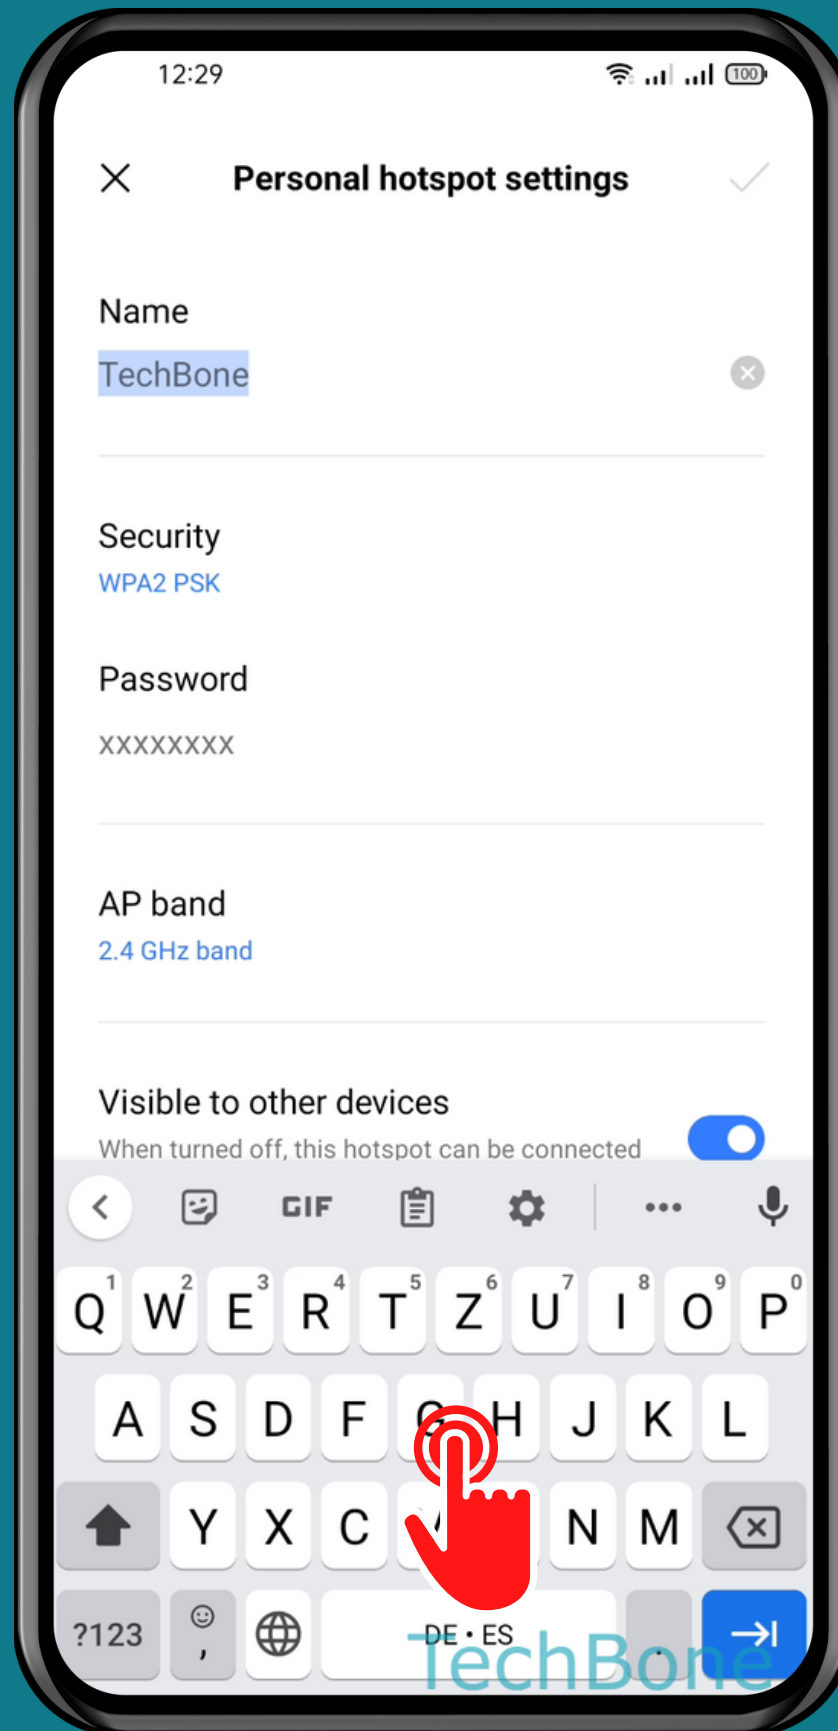

REALME

Android 11 - realme UI 2

HOW TO SET UP PERSONAL HOTSPOT

Tap on
Settings

Tap on Connection & sharing

Tap on Personal hotspot

Tap on
Personal hotspot
settings

Set the Name/Password and other Options