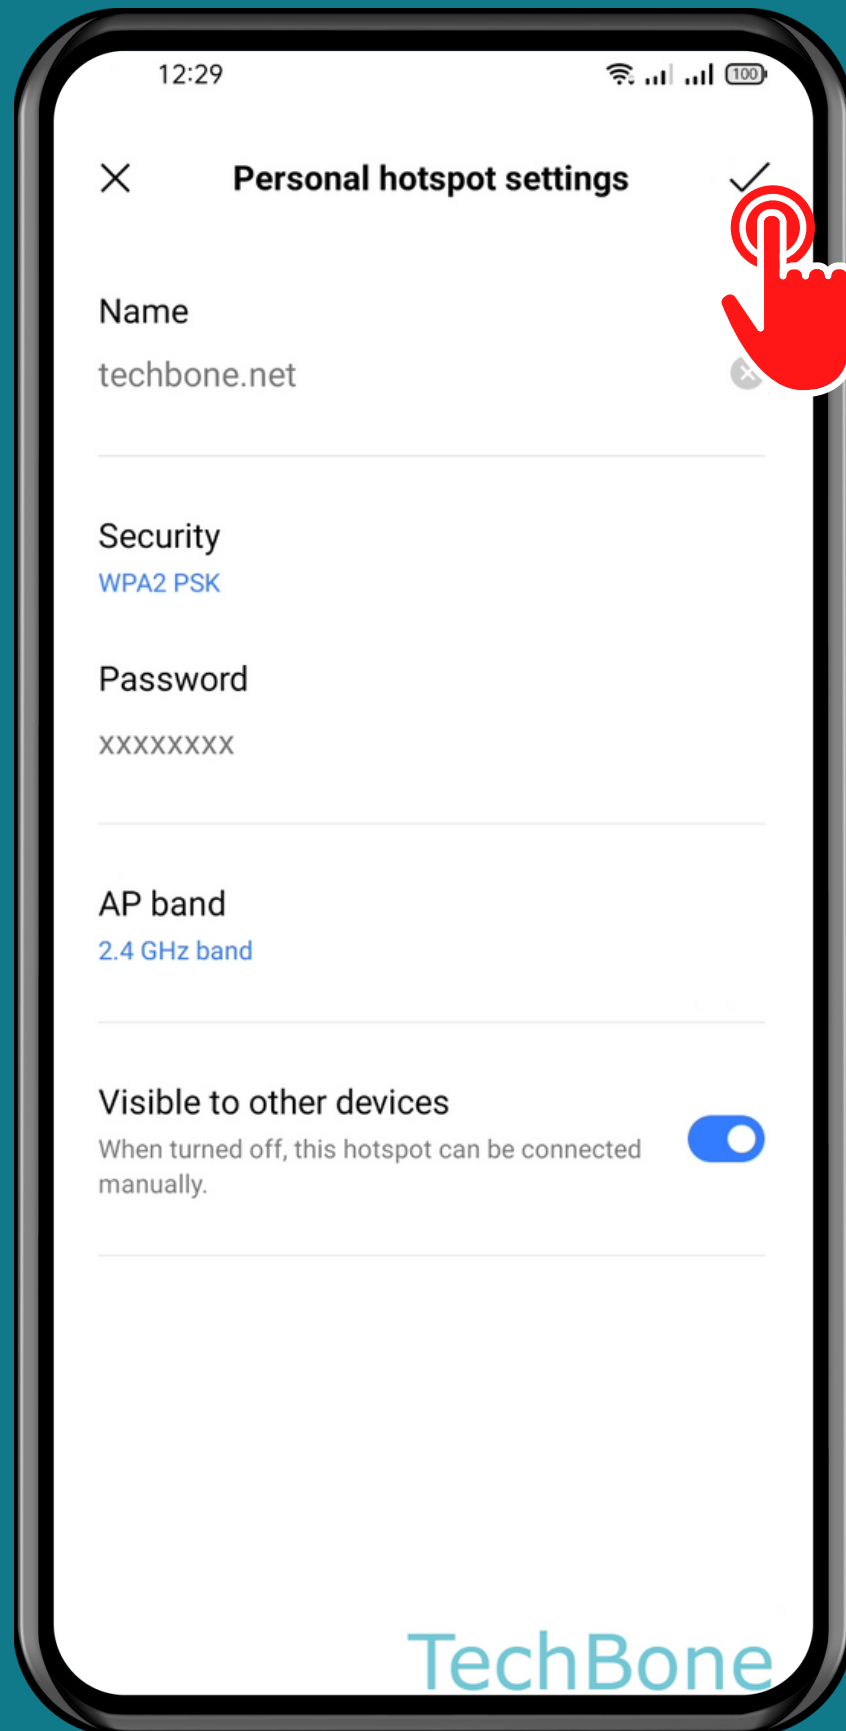

REALME

Android 11 - realme UI 2

HOW TO SET UP PERSONAL HOTSPOT

Tap on
Settings

Tap on Connection & sharing

Tap on Personal hotspot

Tap on
Personal hotspot
settings

Set the Name/Password and other Options