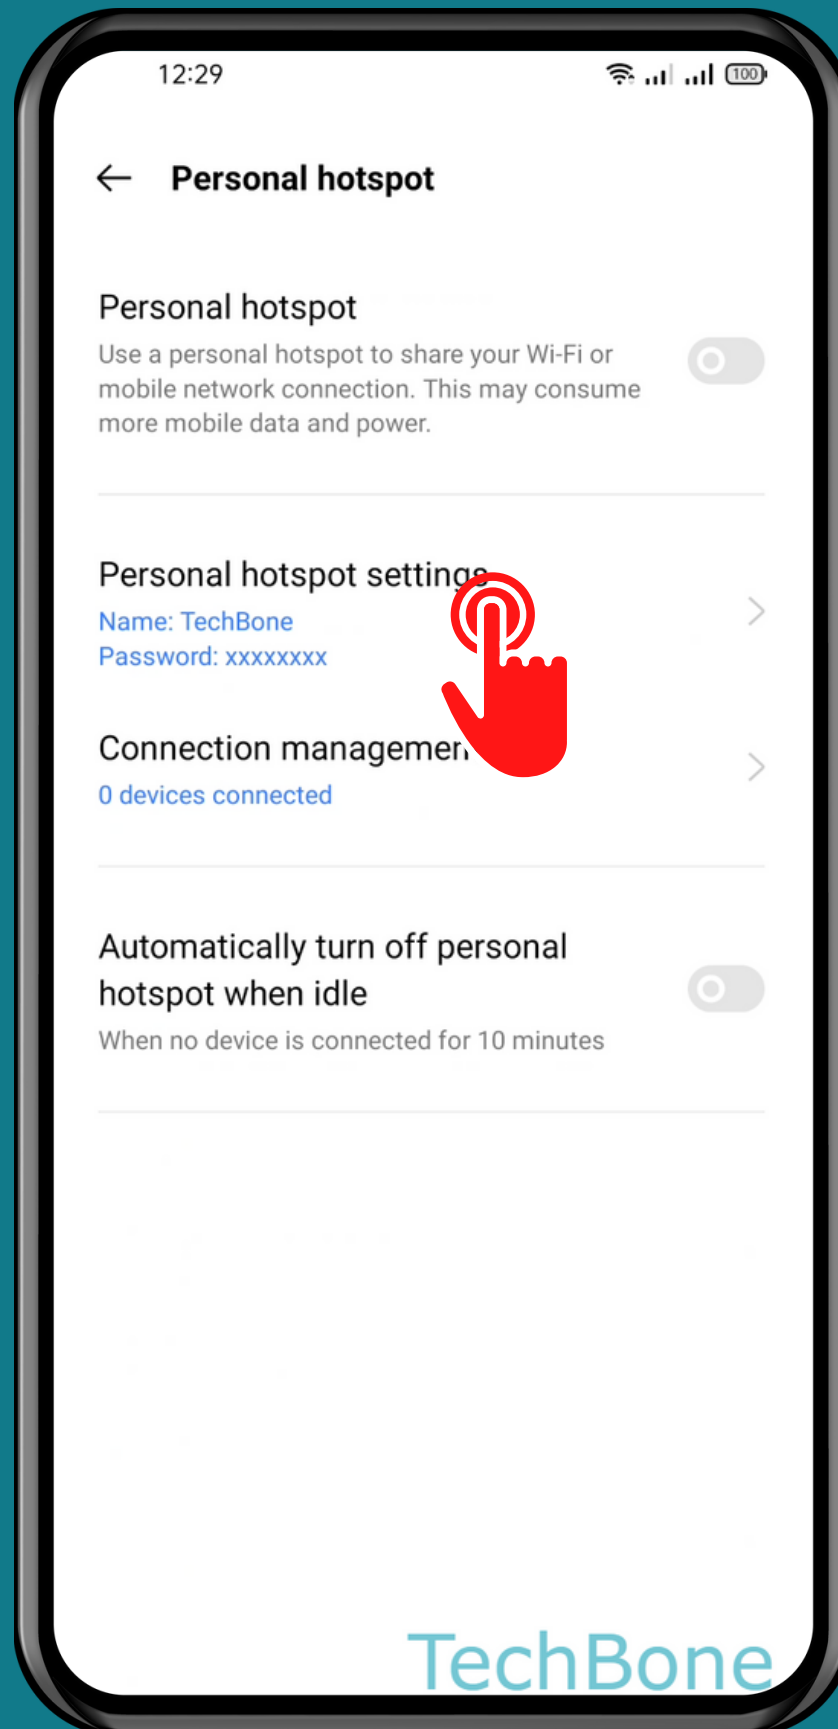

REALME

Android 11 - realme UI 2

HOW TO SET UP PERSONAL HOTSPOT

Tap on
Settings

Tap on Connection & sharing

Tap on Personal hotspot

Tap on
Personal hotspot
settings

Set the Name/Password and other Options