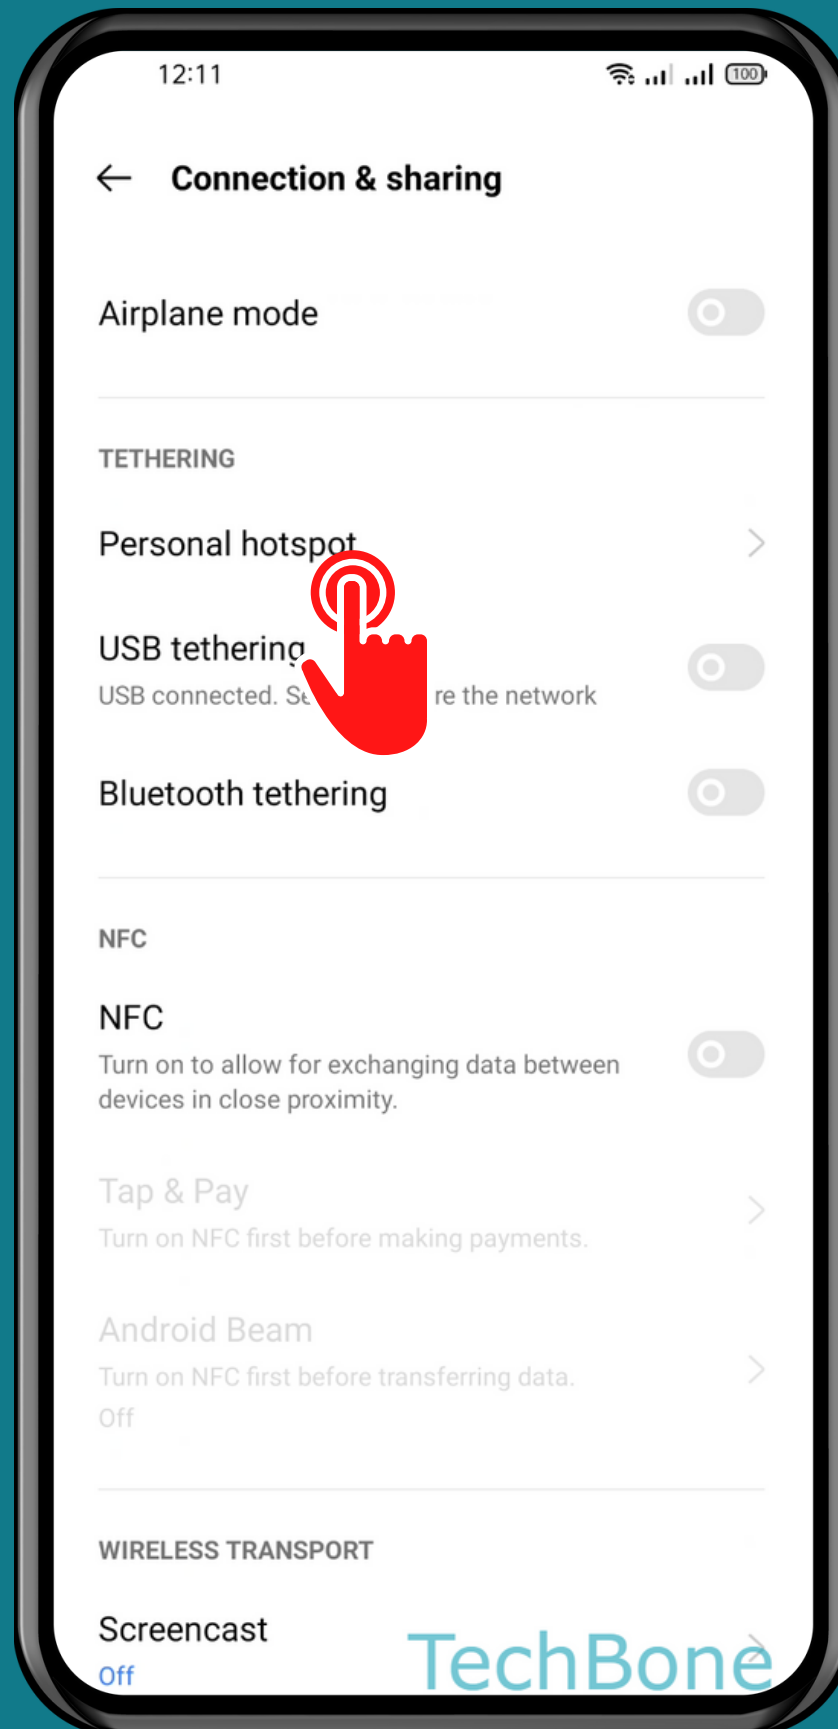

REALME

Android 11 - realme UI 2

HOW TO SET UP PERSONAL HOTSPOT

Tap on
Settings

Tap on Connection & sharing

Tap on Personal hotspot

Tap on
Personal hotspot
settings

Set the Name/Password and other Options

Tap on
Save

Done!