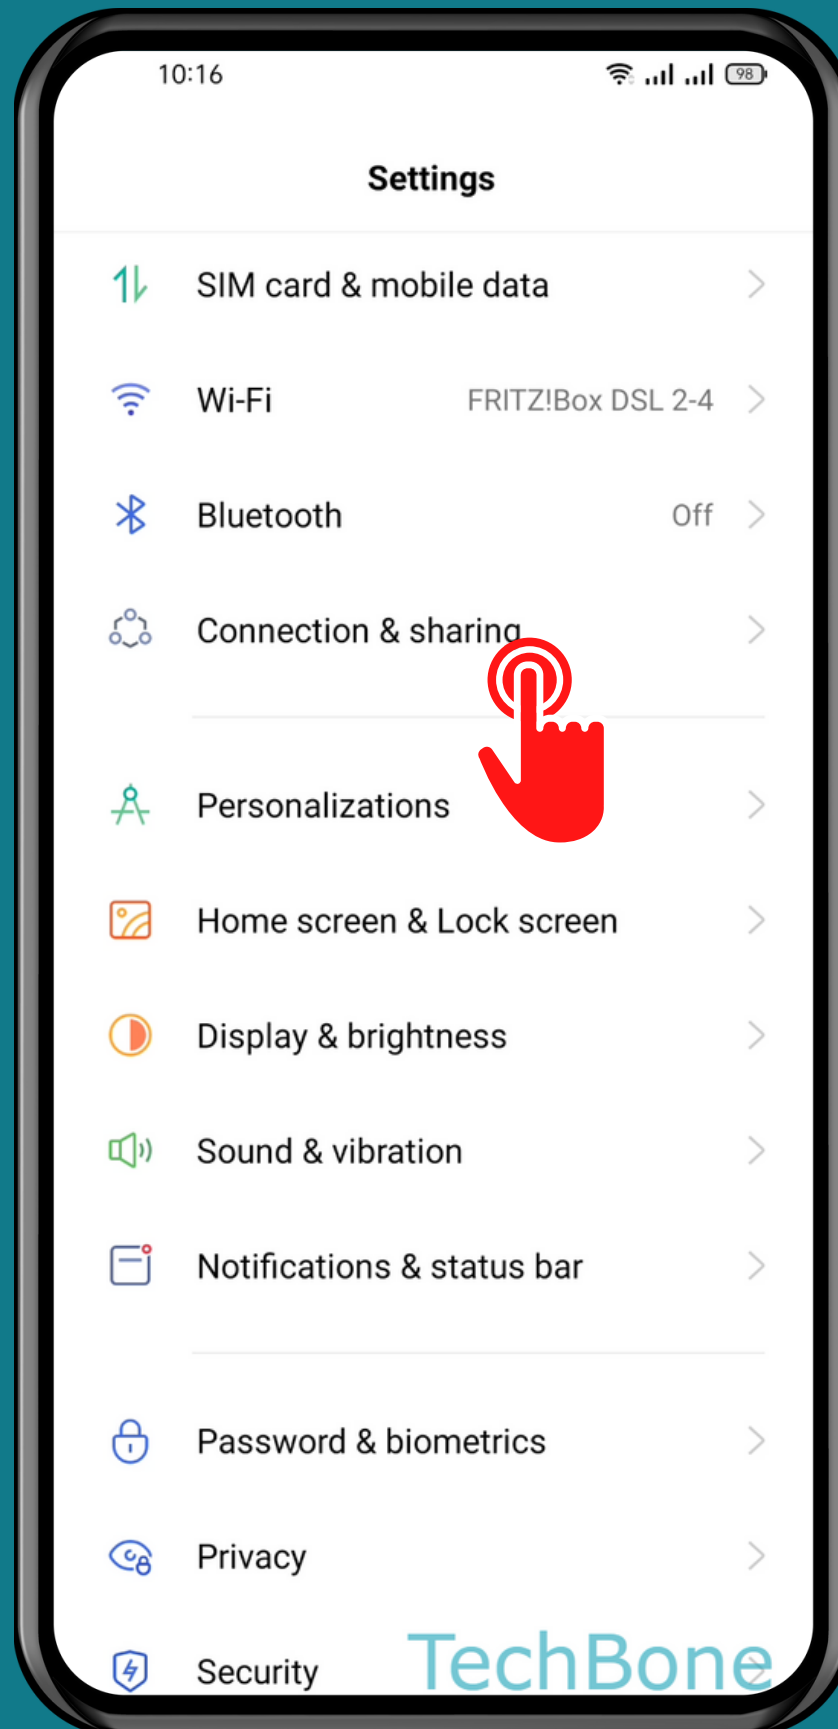

REALME

Android 11 - realme UI 2

HOW TO SET UP PERSONAL HOTSPOT

Tap on
Settings

Tap on Connection & sharing

Tap on Personal hotspot

Tap on
Personal hotspot
settings

Set the Name/Password and other Options

Tap on
Save

Done!