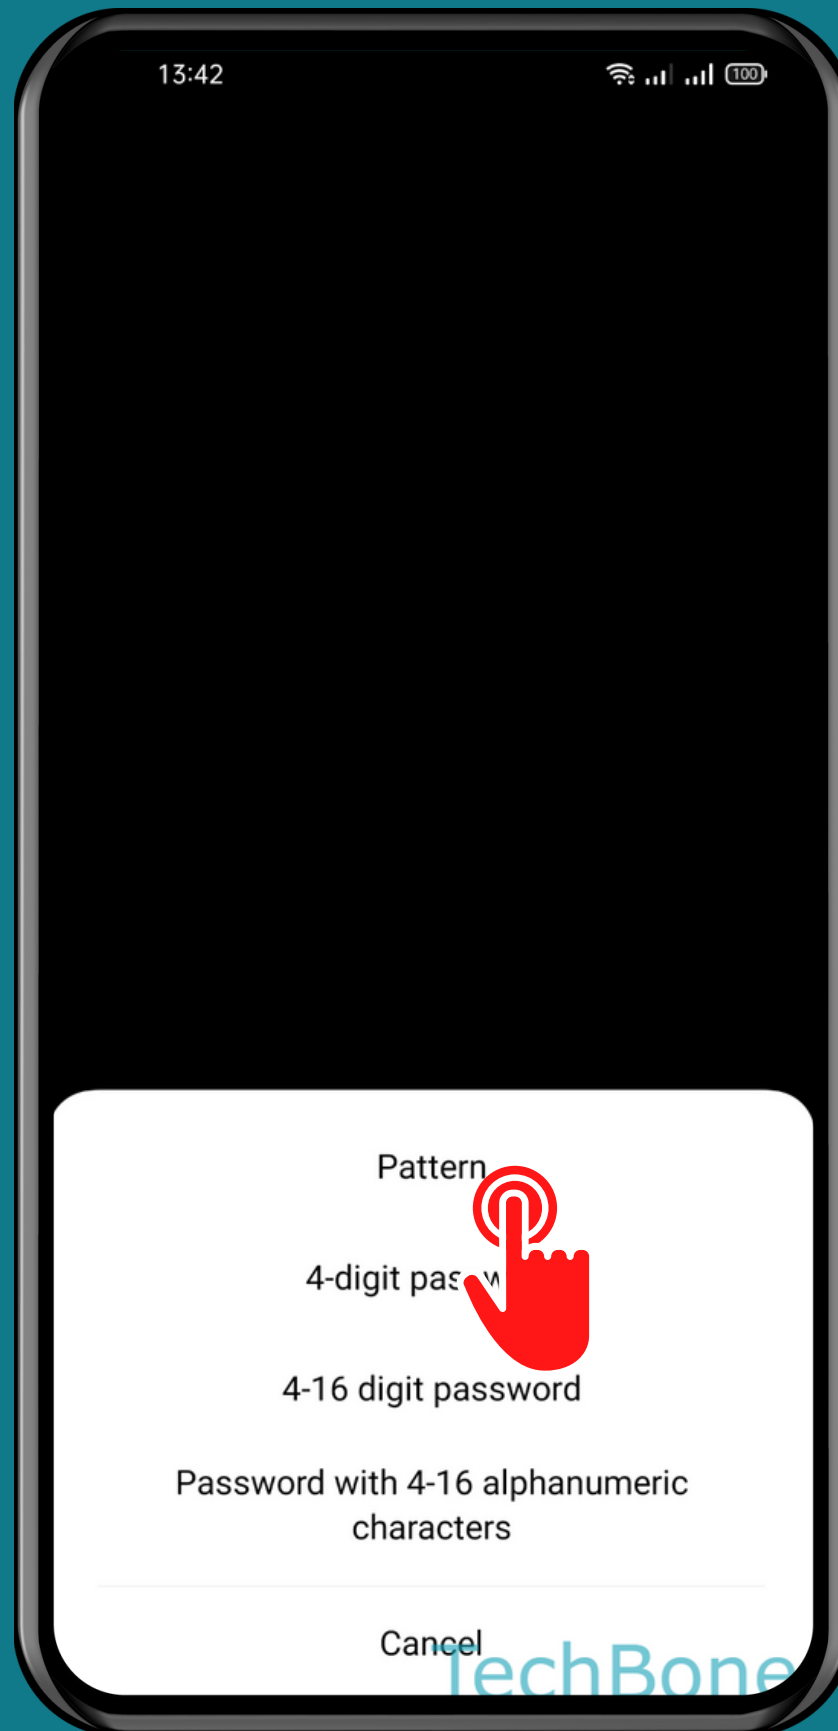

REALME

Android 11 - realme UI 2

HOW TO SET UP PRIVACY PASSWORD

Tap on
Settings

Tap on Password & biometrics

Tap on
Set privacy password

Choose an
Option and follow the
instructions

Done!