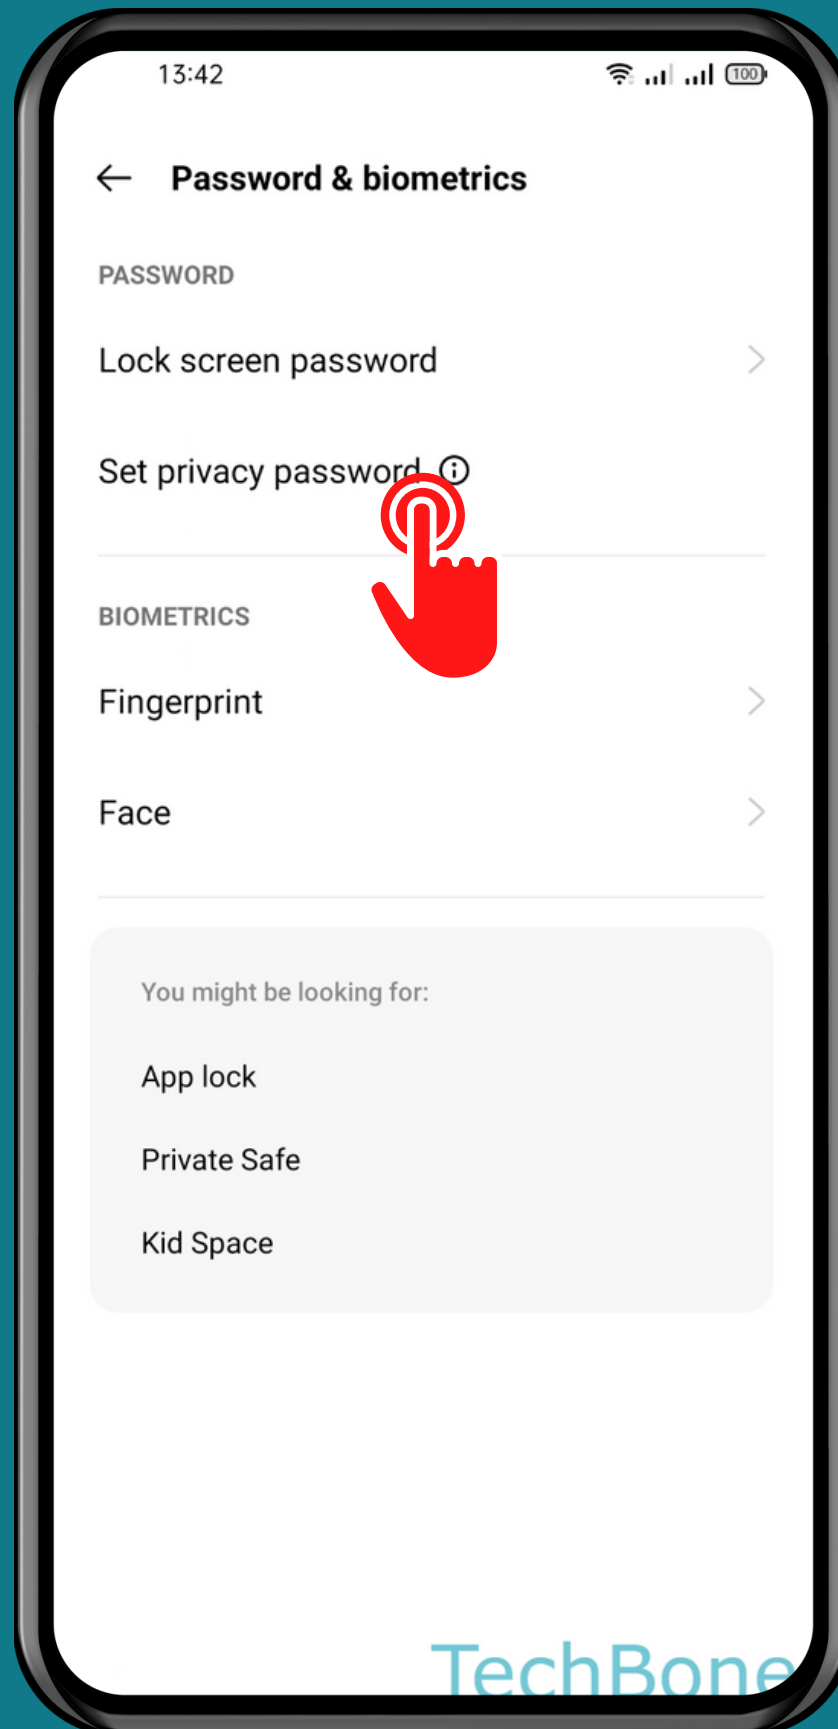

REALME

Android 11 - realme UI 2

HOW TO SET UP PRIVACY PASSWORD

Tap on
Settings

Tap on Password & biometrics

Tap on
Set privacy password

Choose an
Option and follow the
instructions

Done!