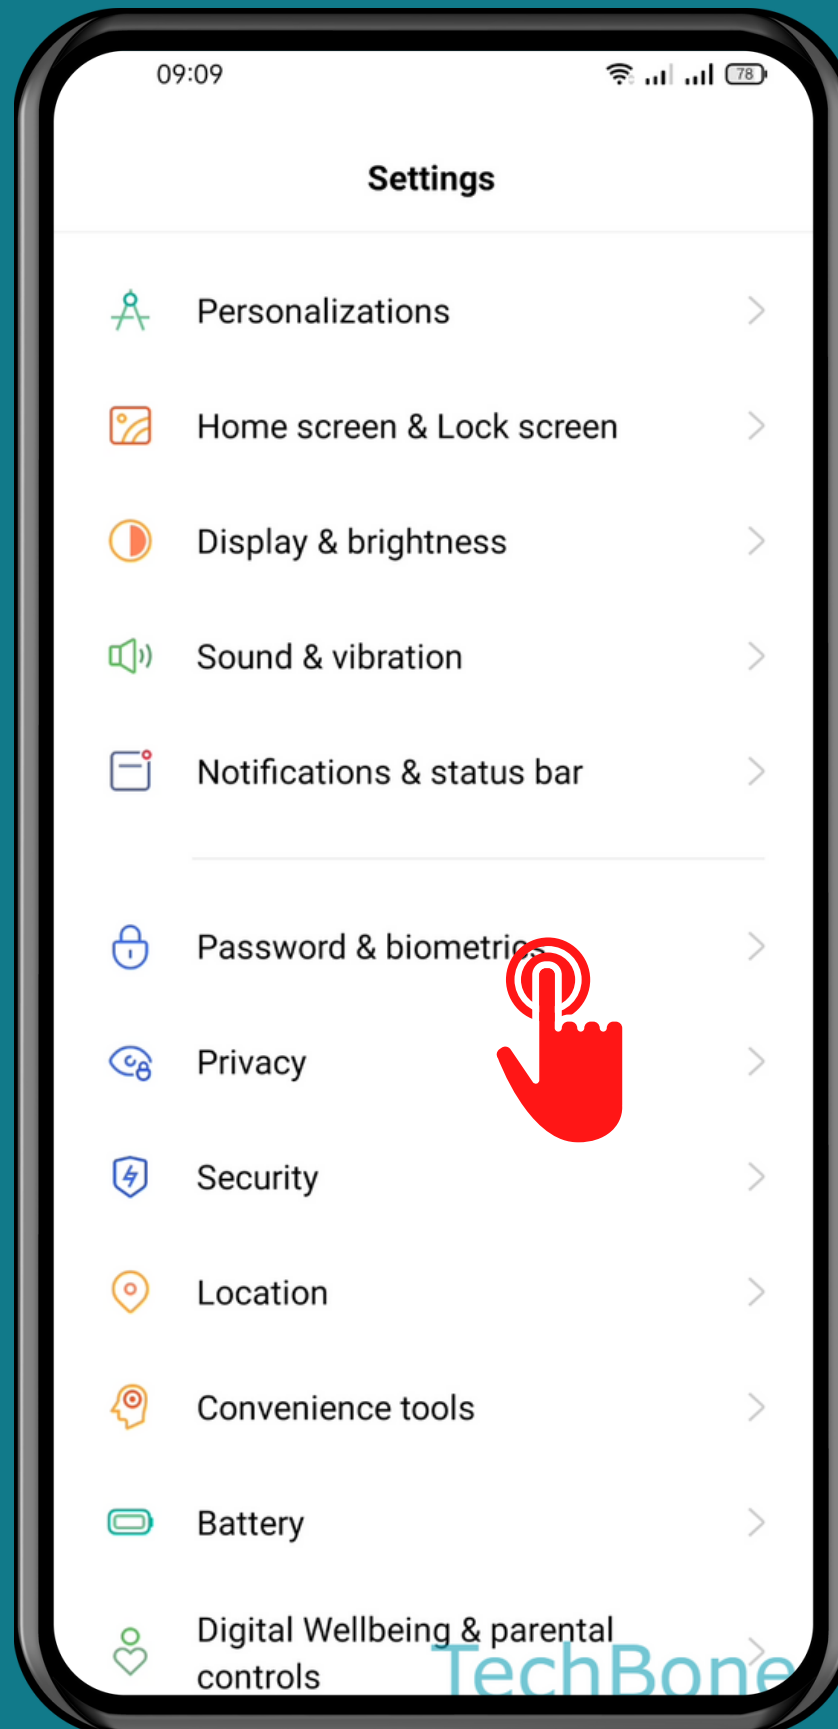

REALME

Android 11 - realme UI 2

HOW TO SET UP PRIVACY PASSWORD

Tap on
Settings

Tap on Password & biometrics

Tap on
Set privacy password

Choose an
Option and follow the
instructions

Done!