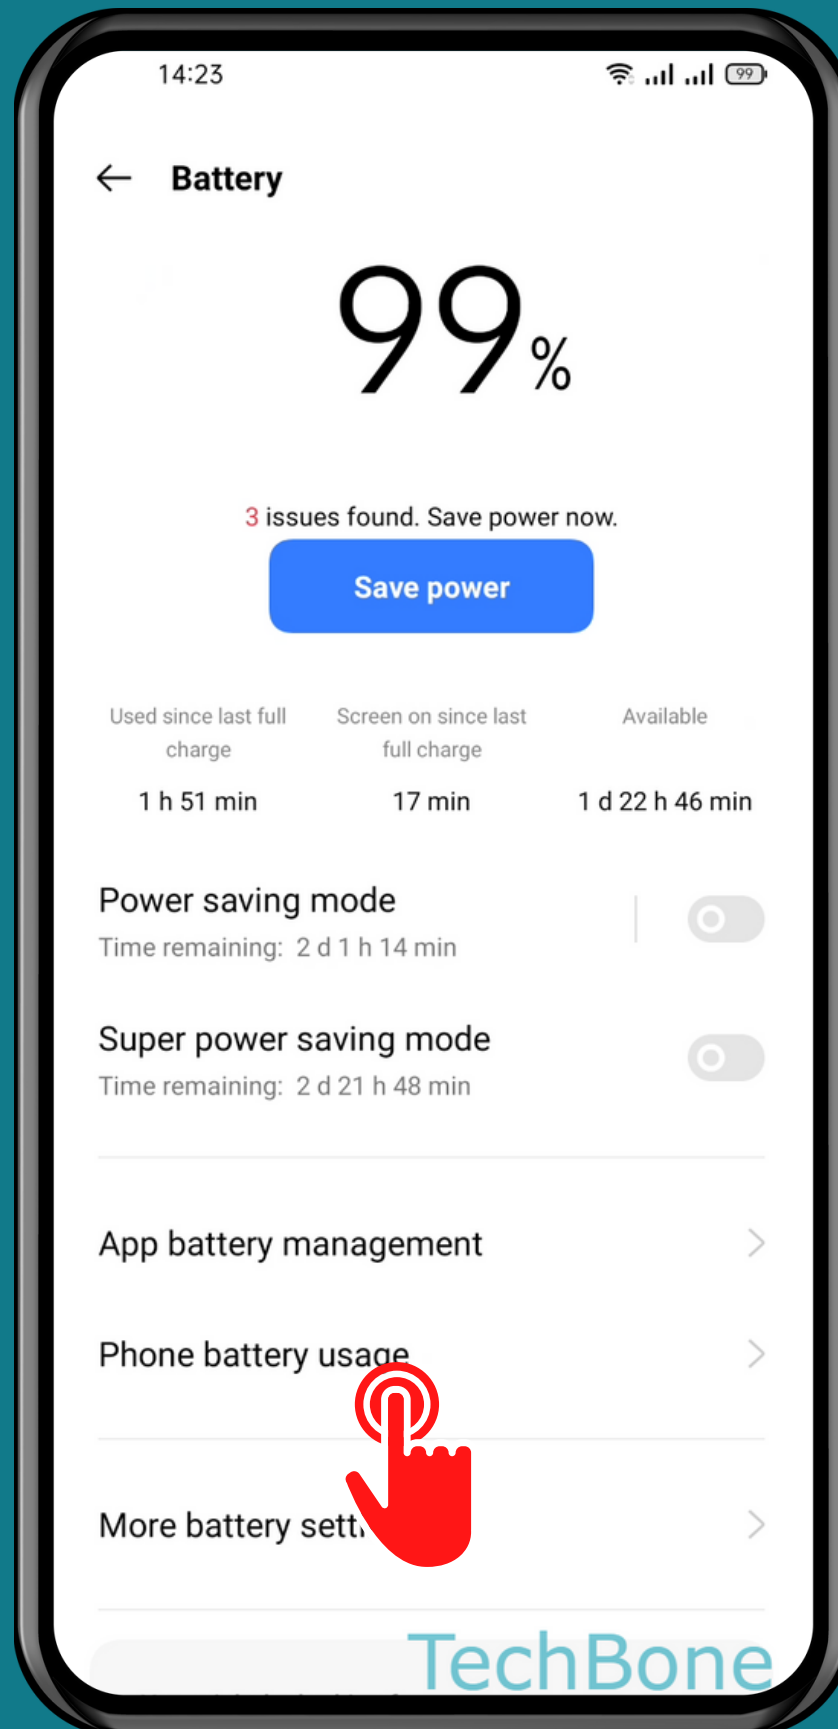

# HOW TO SHOW BATTERY USAGE STATS

Tap on  
Settings

Tap on  
Battery

# Tap on Phone battery usage

Choose  
Today, Yesterday or  
2 days ago

Done!