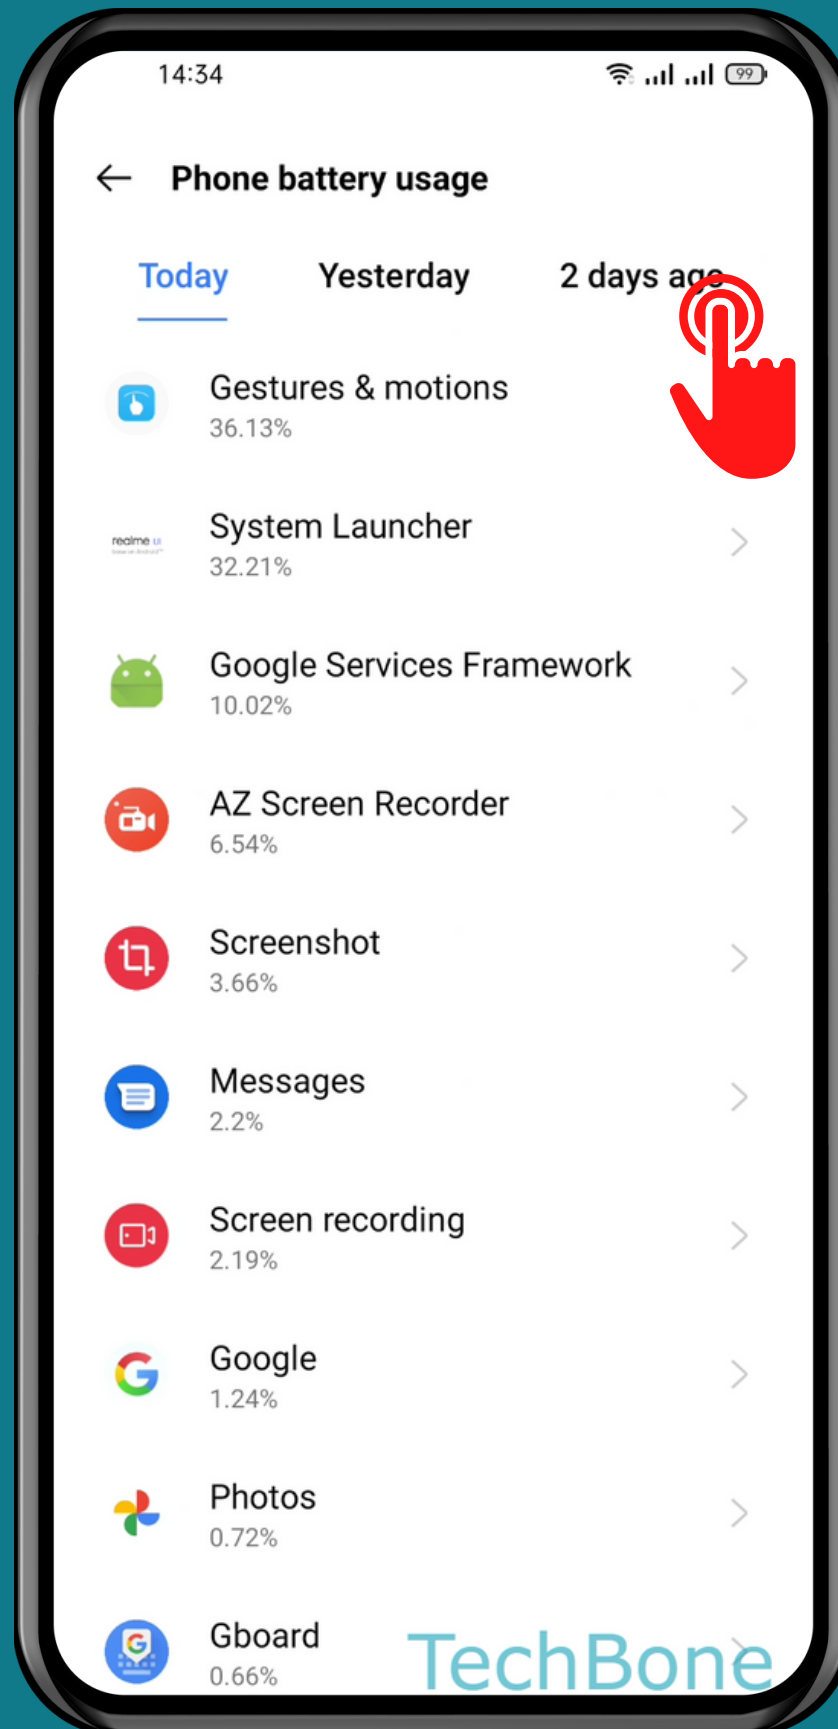

# HOW TO SHOW BATTERY USAGE STATS

Tap on  
Settings

Tap on  
Battery

# Tap on Phone battery usage

Choose  
Today, Yesterday or  
2 days ago

Done!