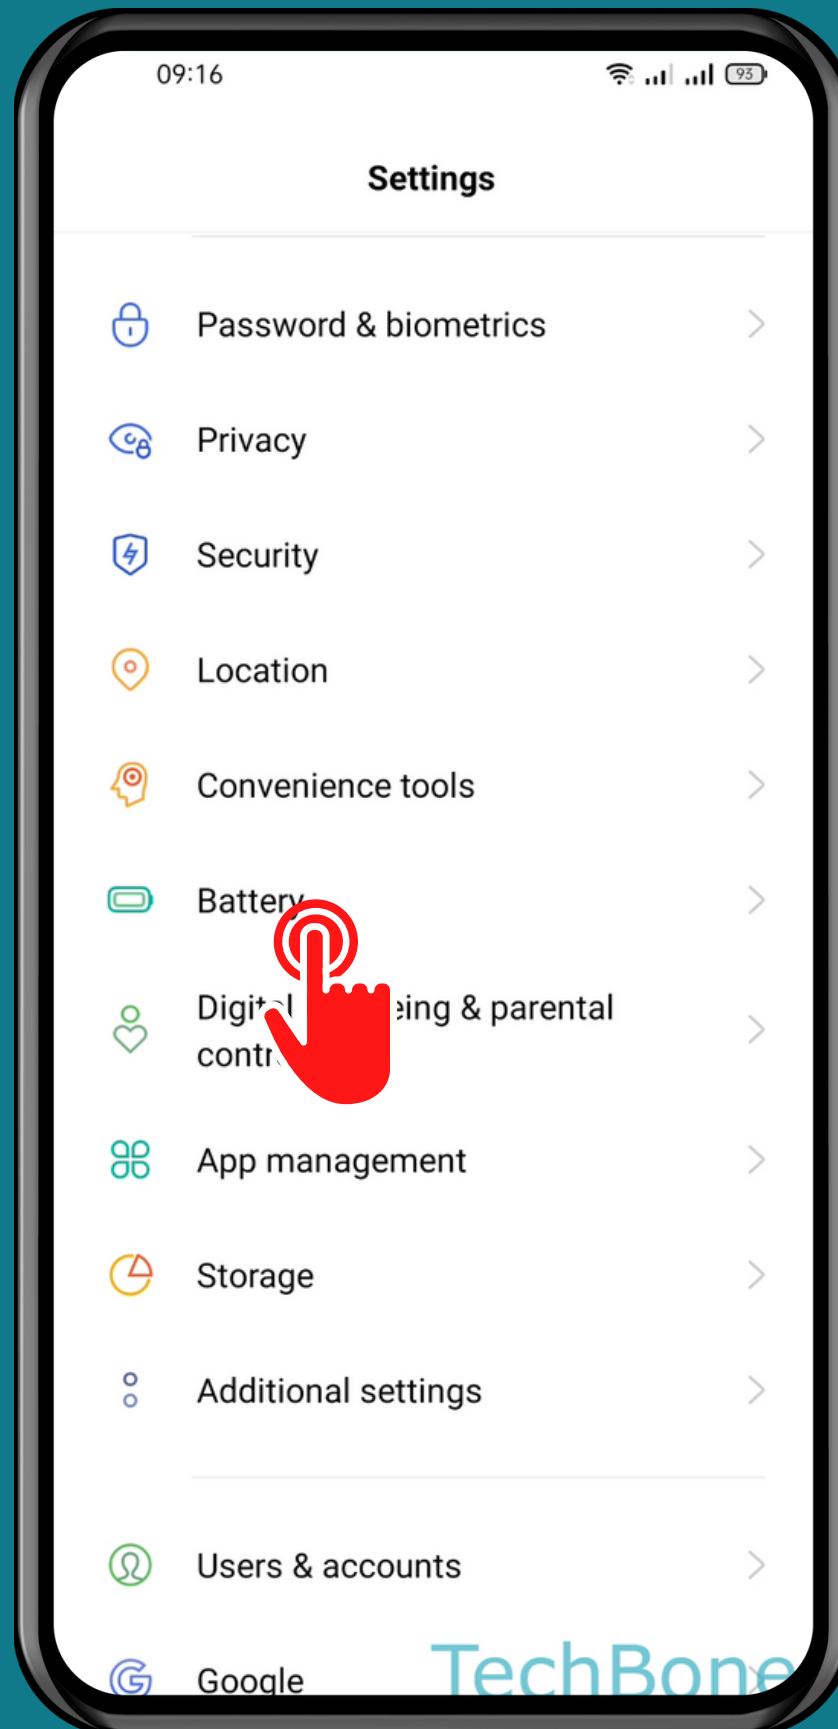

REALME

Android 11 - realme UI 2

# HOW TO SHOW BATTERY USAGE STATS

Tap on  
Settings

Tap on  
Battery

# Tap on Phone battery usage

Choose  
Today, Yesterday or  
2 days ago

Done!