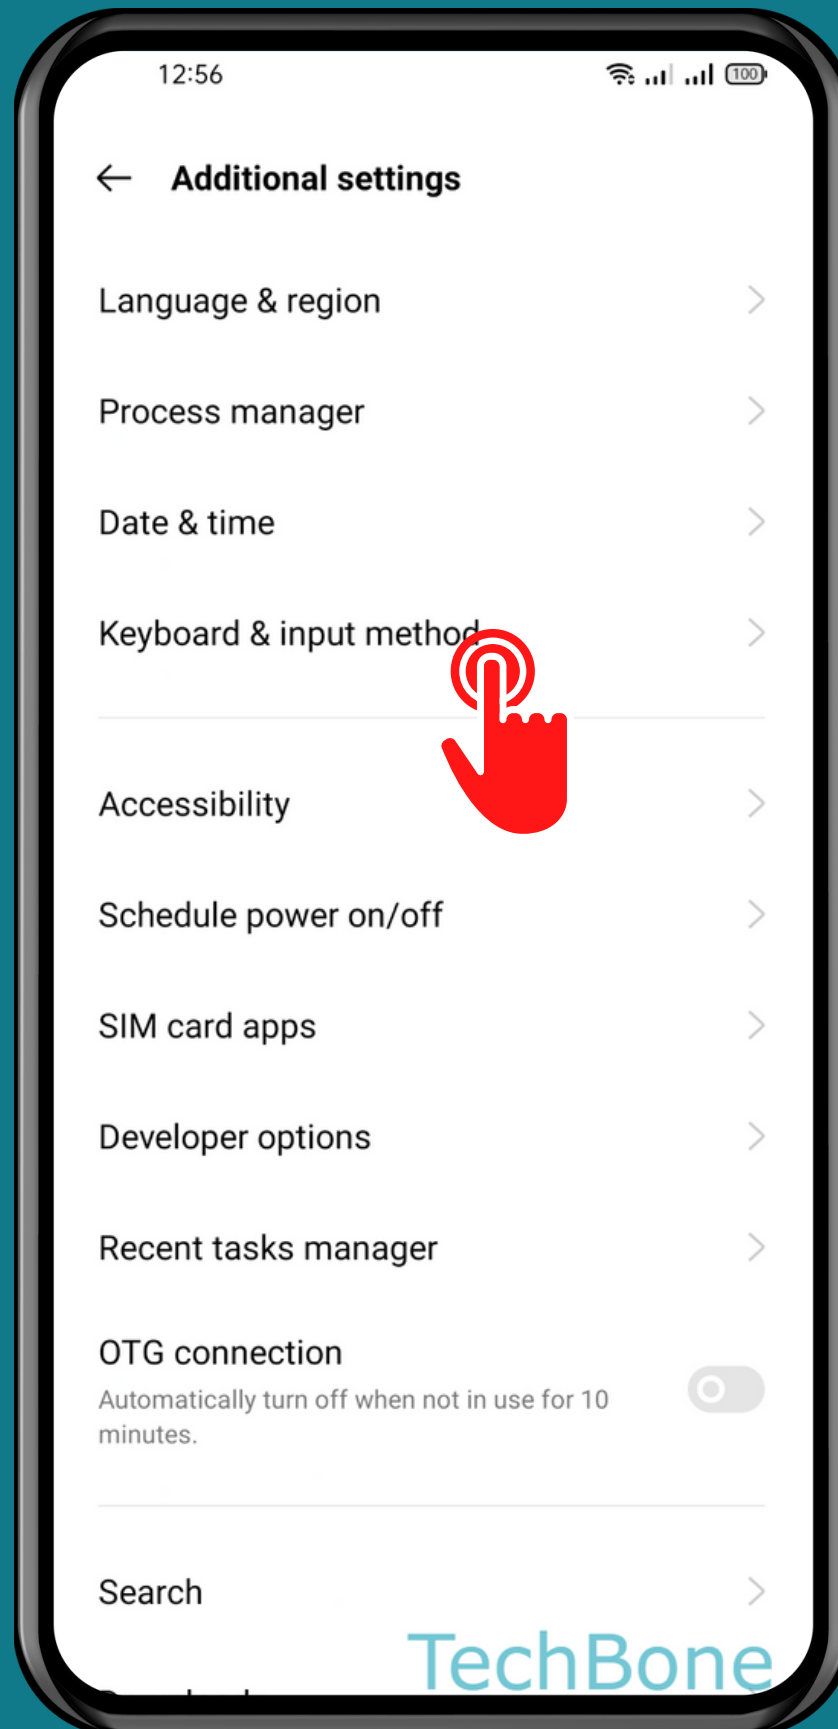

REALME

Android 11 - realme UI 2

HOW TO SHOW/HIDE EMOJI SUGGESTIONS

Tap on
Settings

Tap on Additional settings

Tap on Keyboard & input method

Tap on
Gboard

Tap on
Text correction

Turn On/Off Show emoji suggestions

Done!