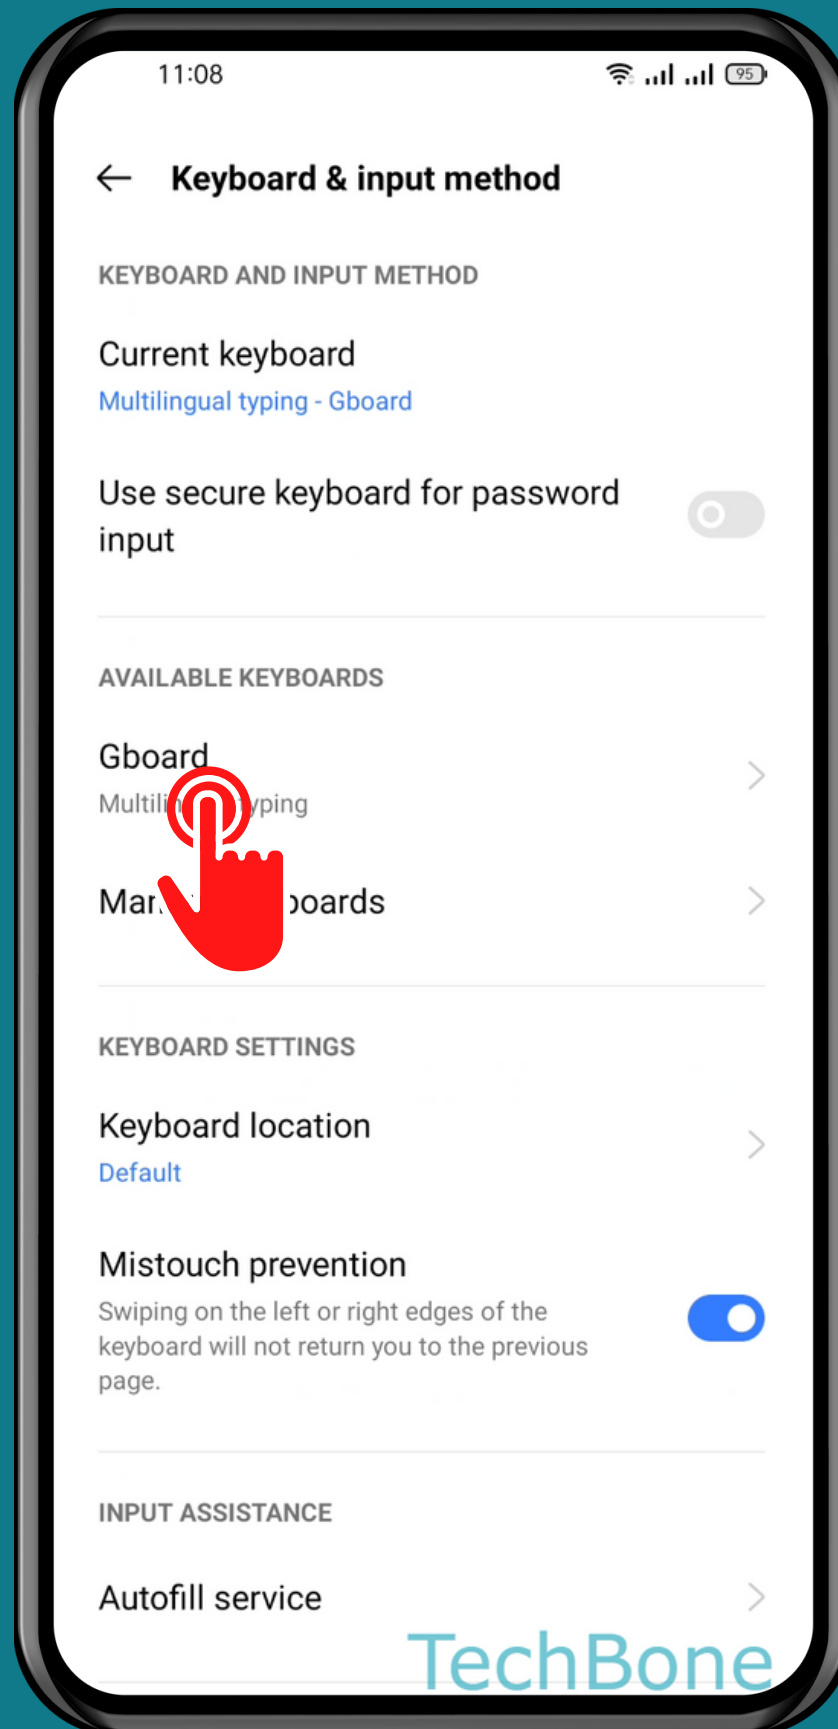

REALME

Android 11 - realme UI 2

HOW TO SHOW/HIDE EMOJI SUGGESTIONS

Tap on
Settings

Tap on Additional settings

Tap on Keyboard & input method

Tap on
Gboard

Tap on
Text correction

Turn On/Off Show emoji suggestions

Done!