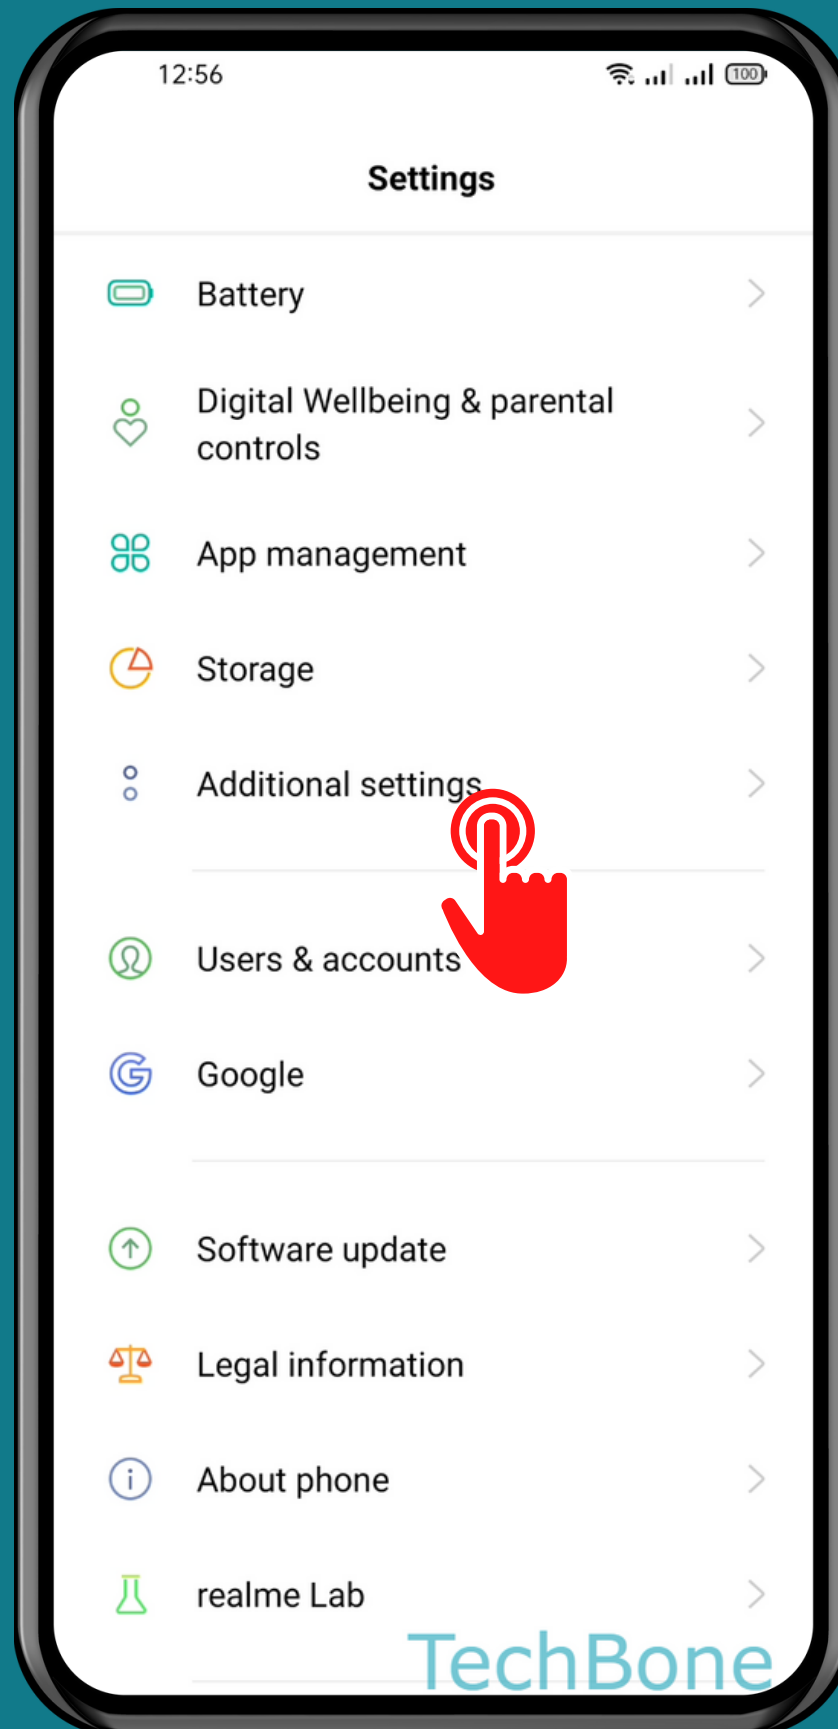

REALME

Android 11 - realme UI 2

HOW TO SHOW/HIDE EMOJI SUGGESTIONS

Tap on
Settings

Tap on Additional settings

Tap on Keyboard & input method

Tap on
Gboard

Tap on
Text correction

Turn On/Off Show emoji suggestions

Done!