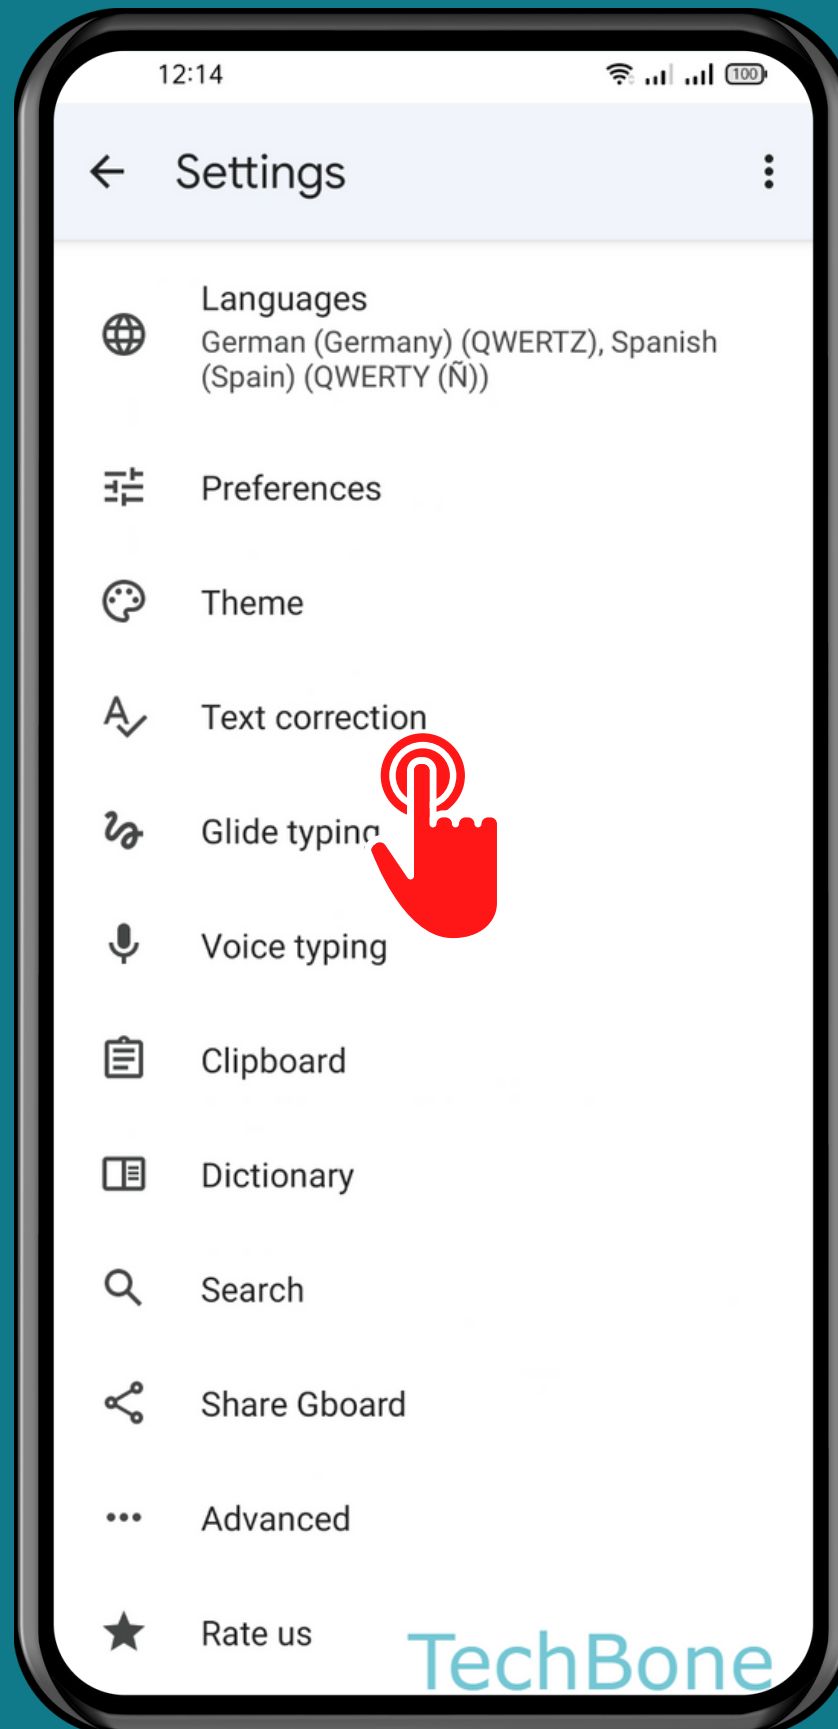

REALME

Android 11 - realme UI 2

HOW TO SHOW/HIDE EMOJI SUGGESTIONS

Tap on
Settings

Tap on Additional settings

Tap on Keyboard & input method

Tap on
Gboard

Tap on
Text correction

Turn On/Off Show emoji suggestions

Done!