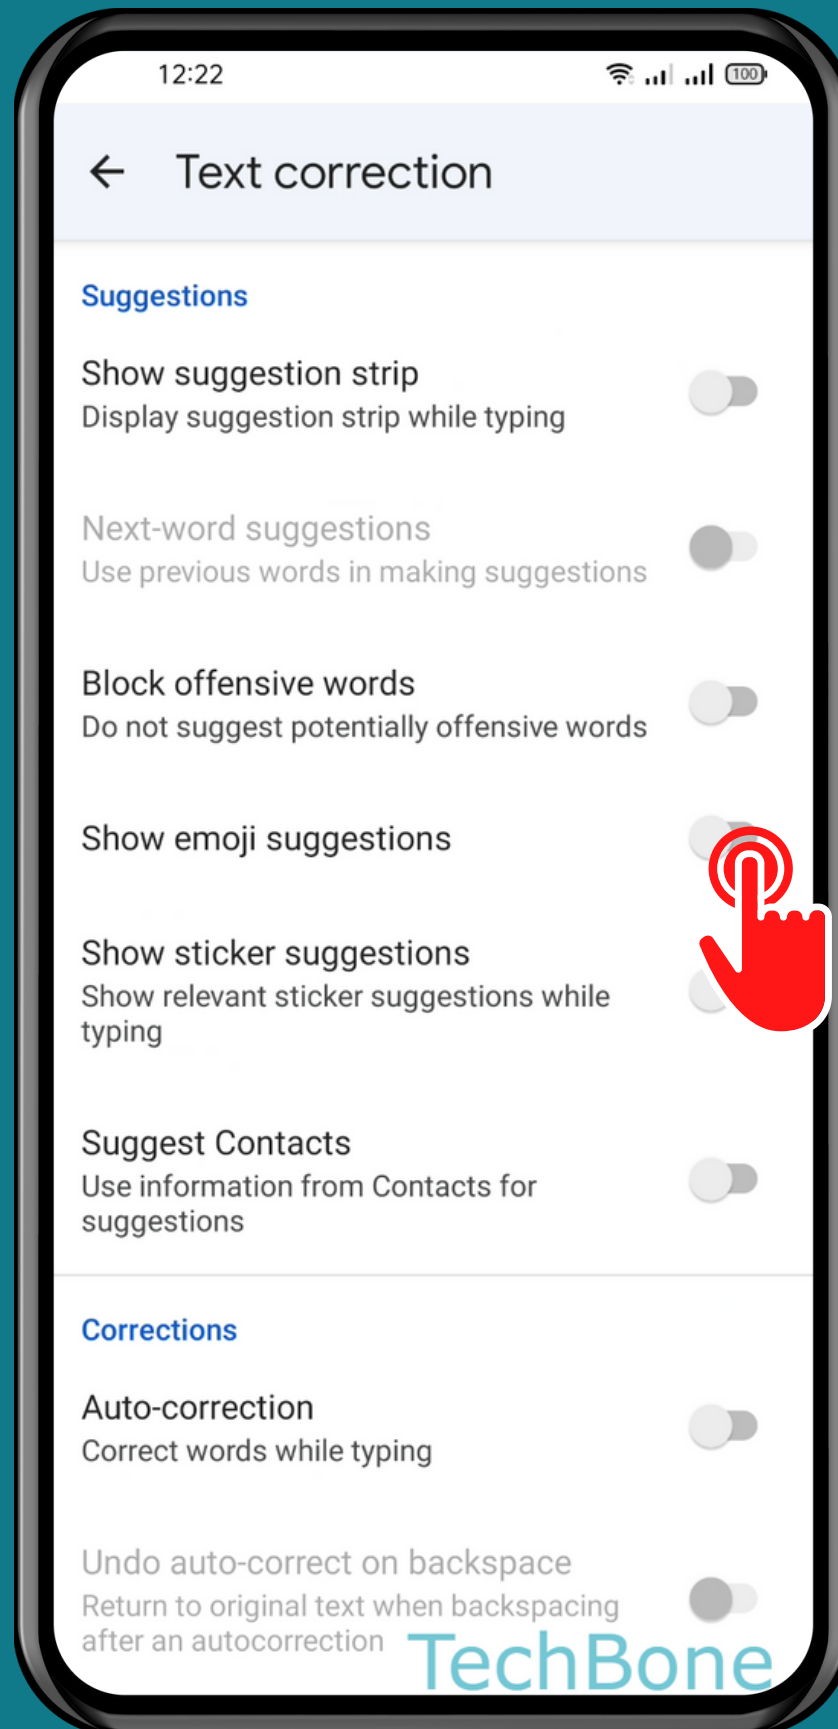

REALME

Android 11 - realme UI 2

HOW TO SHOW/HIDE EMOJI SUGGESTIONS

Tap on
Settings

Tap on Additional settings

Tap on Keyboard & input method

Tap on
Gboard

Tap on
Text correction

Turn On/Off Show emoji suggestions

Done!