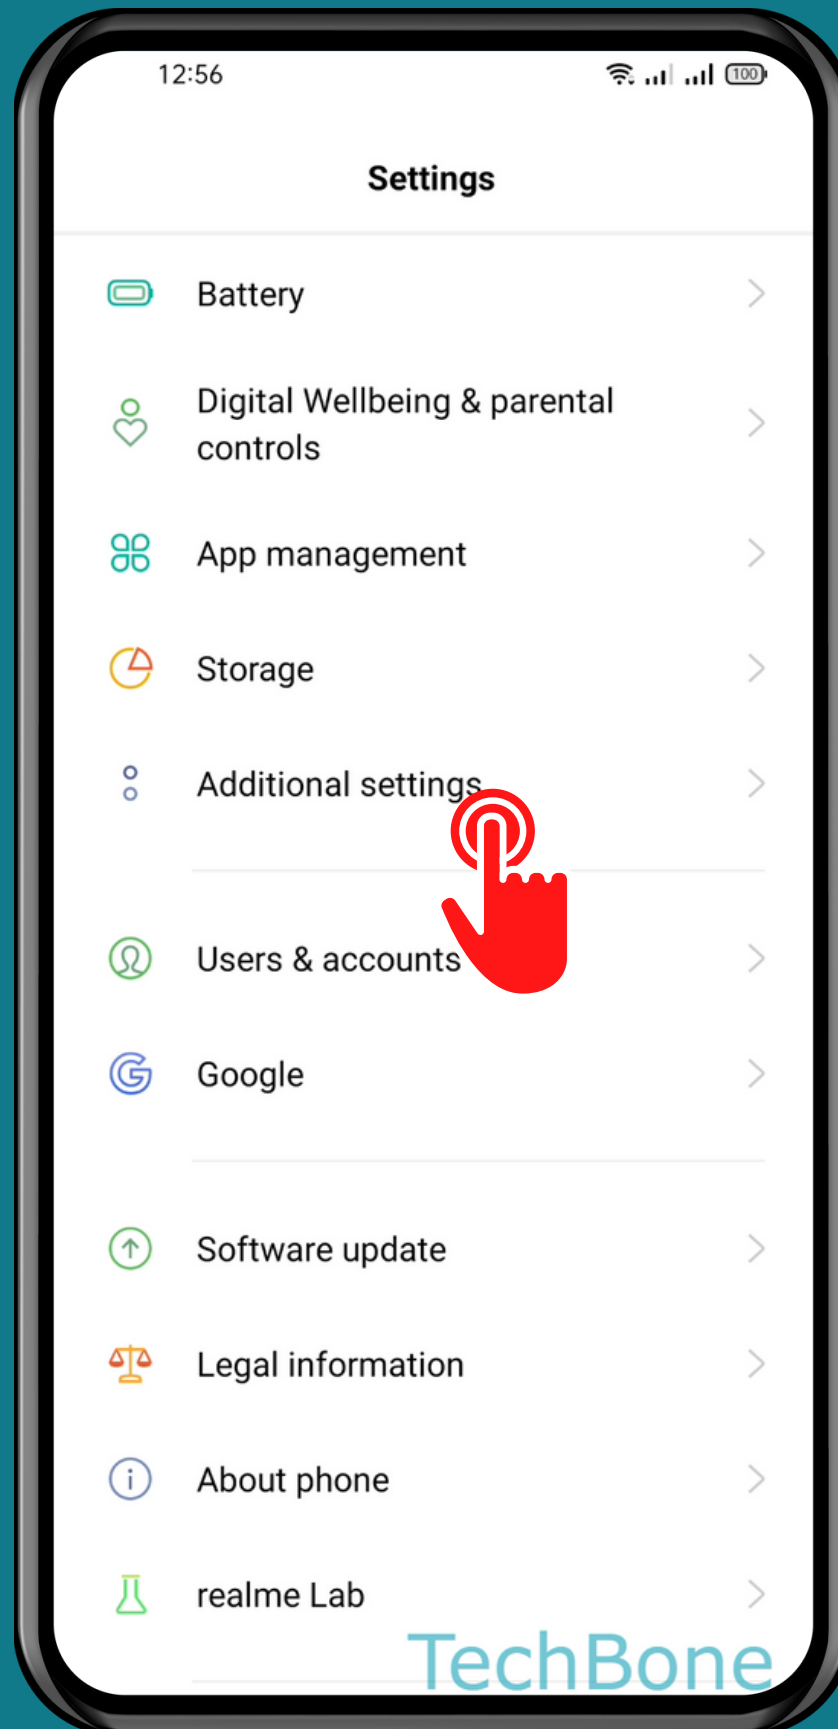

REALME

Android 11 - realme UI 2

HOW TO SHOW/HIDE EMOJIS IN SYMBOLS KEYBOARD

Tap on
Settings

Tap on Additional settings

Tap on Keyboard & input method

Tap on
Gboard

Tap on Preferences

Turn On/Off Show emojis in symbols keyboard

Done!