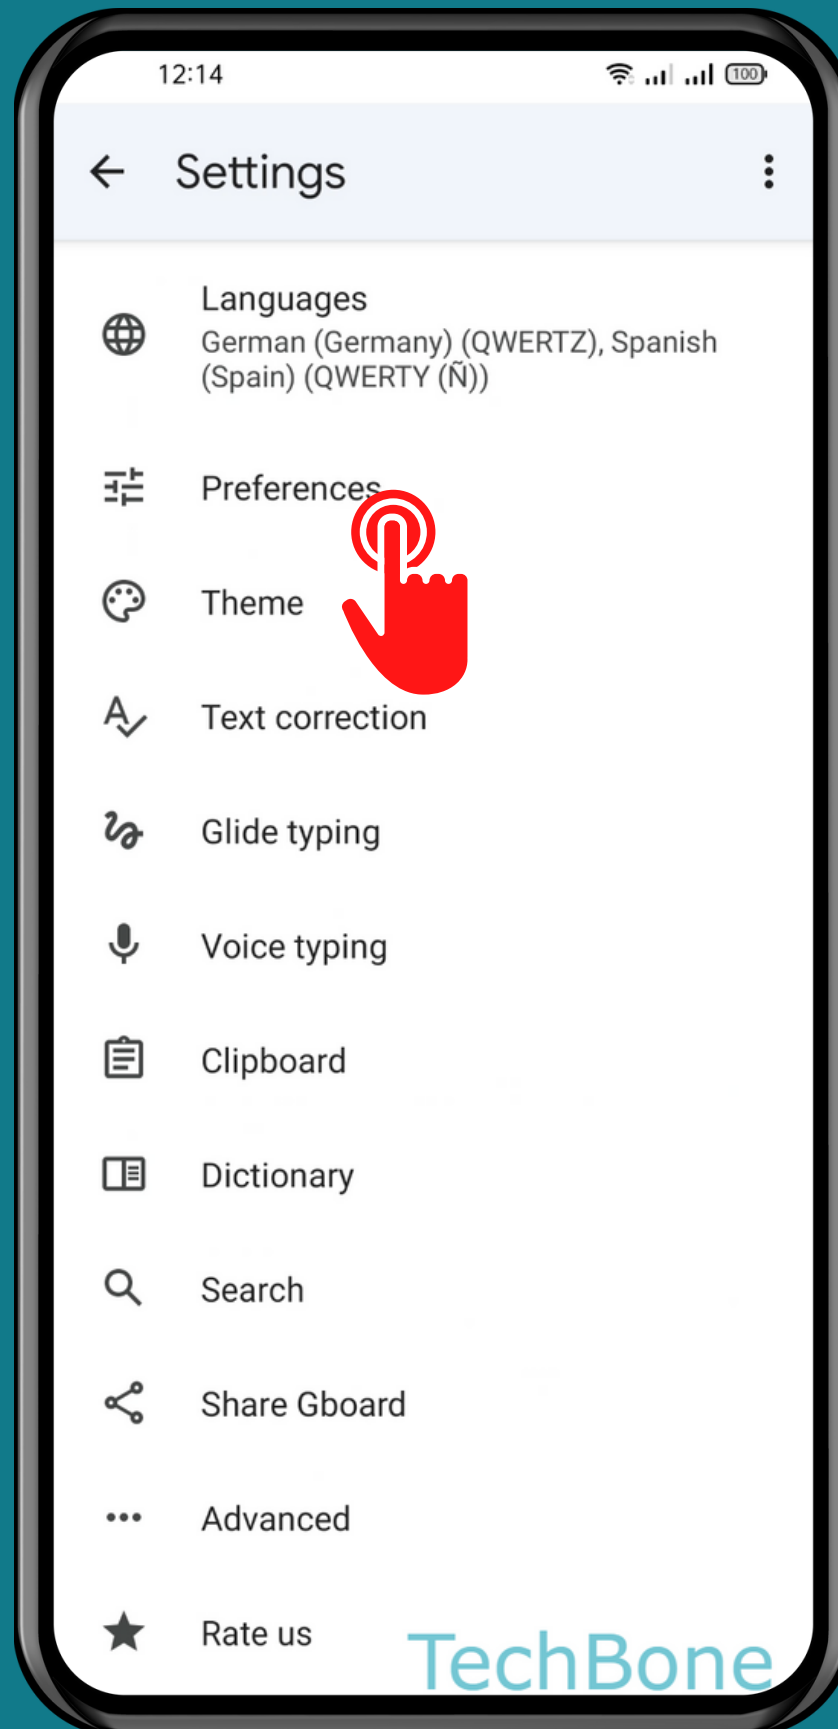

REALME

Android 11 - realme UI 2

HOW TO SHOW/HIDE EMOJIS IN SYMBOLS KEYBOARD

Tap on
Settings

Tap on Additional settings

Tap on Keyboard & input method

Tap on
Gboard

Tap on Preferences

Turn On/Off Show emojis in symbols keyboard

Done!