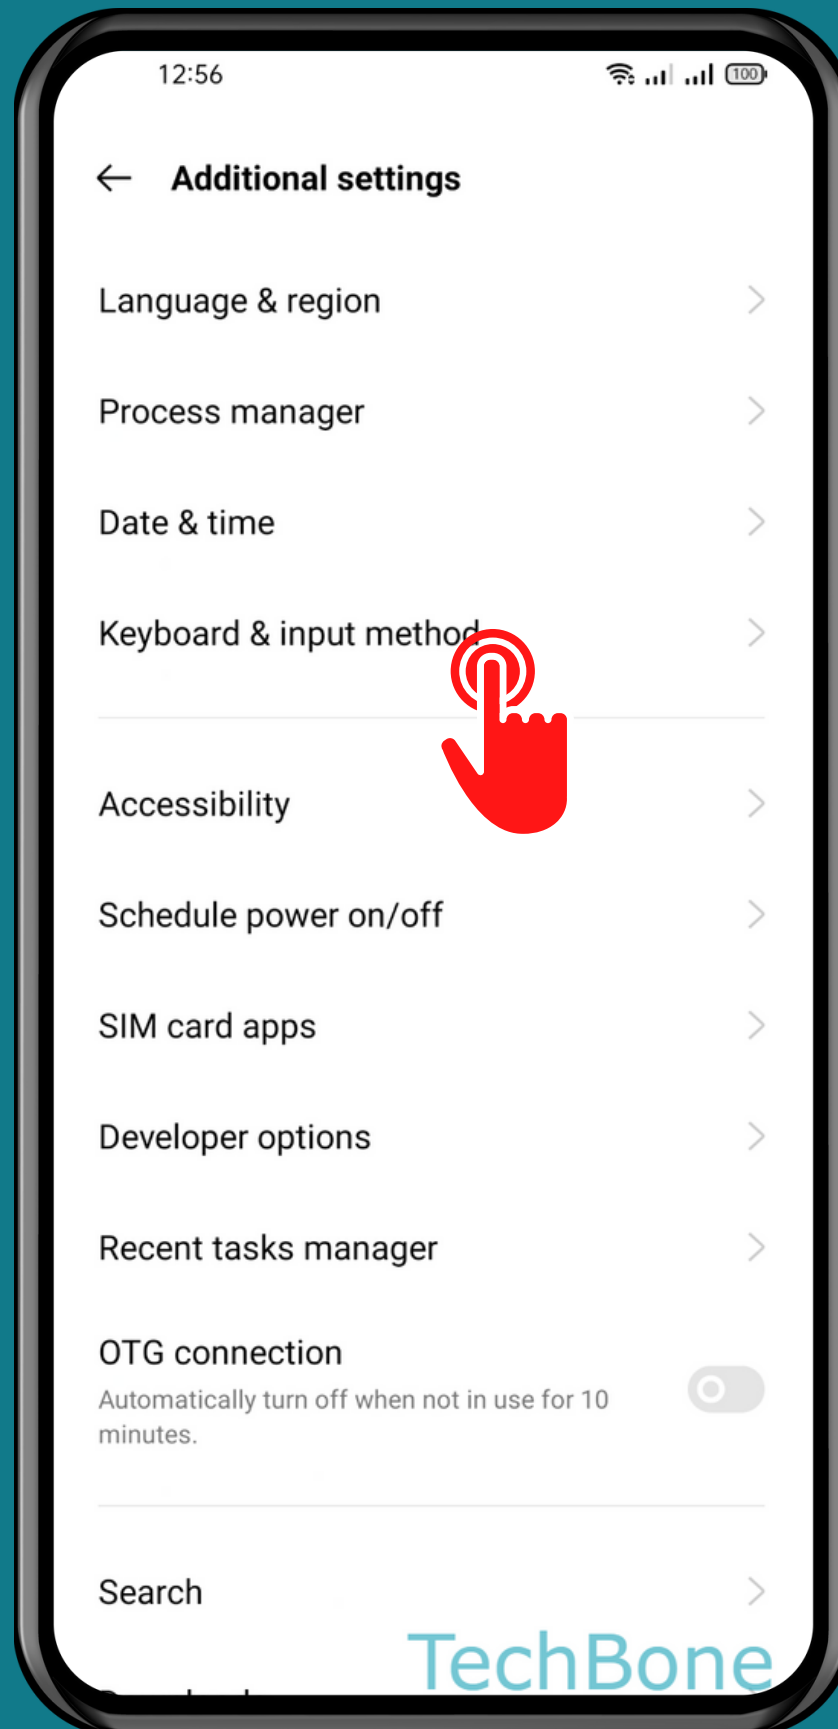

REALME

Android 11 - realme UI 2

HOW TO SHOW/HIDE EMOJIS IN SYMBOLS KEYBOARD

Tap on
Settings

Tap on Additional settings

Tap on Keyboard & input method

Tap on
Gboard

Tap on Preferences

Turn On/Off Show emojis in symbols keyboard

Done!