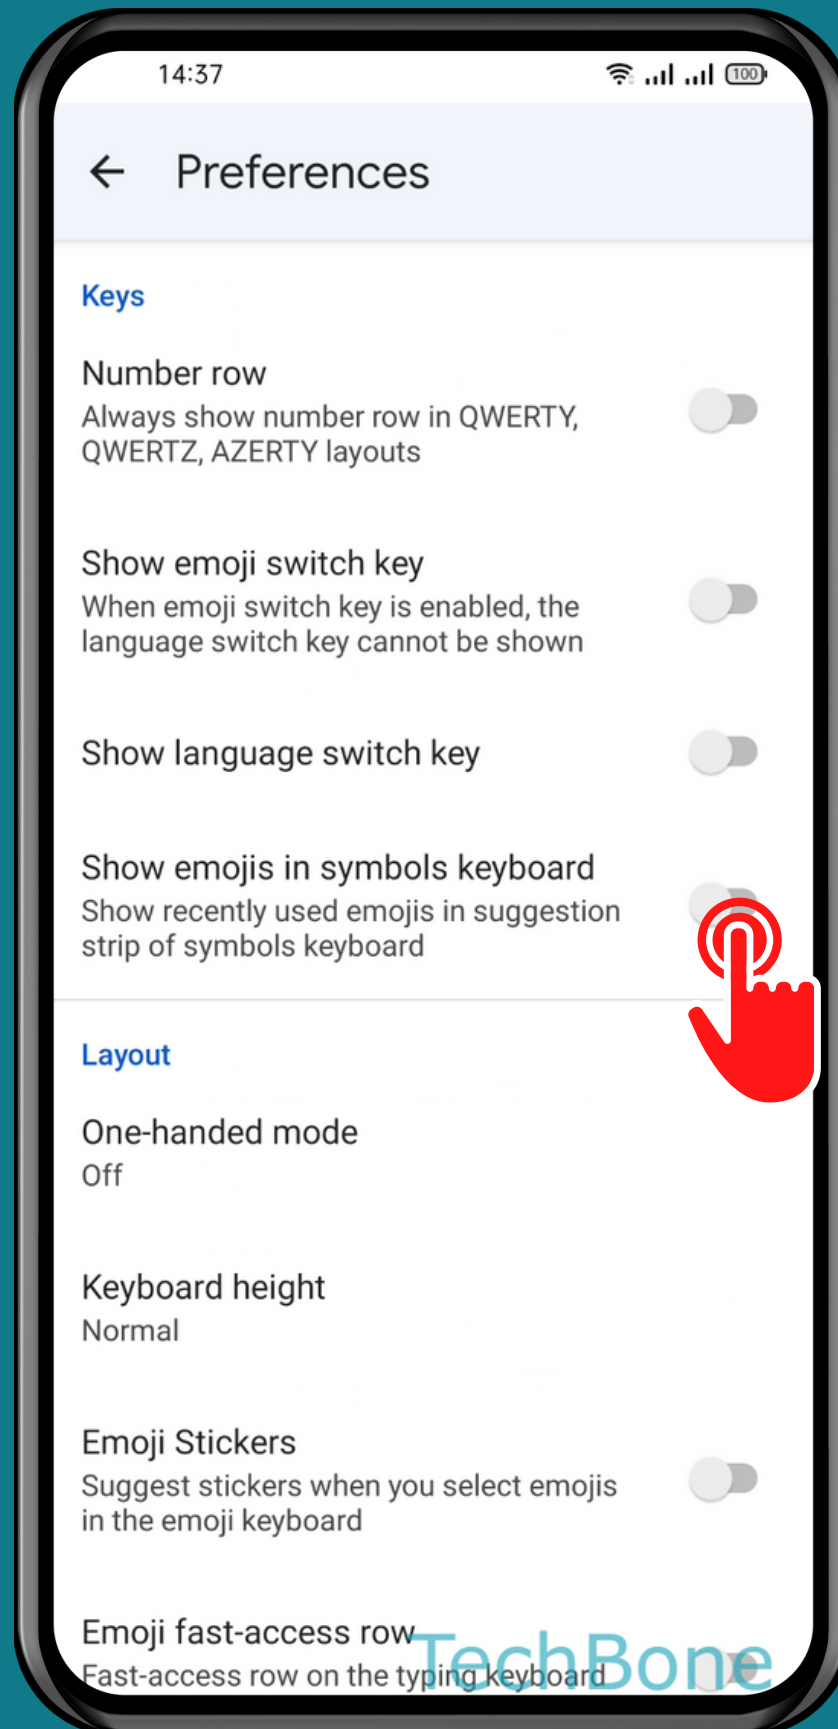

REALME

Android 11 - realme UI 2

HOW TO SHOW/HIDE EMOJIS IN SYMBOLS KEYBOARD

Tap on
Settings

Tap on Additional settings

Tap on Keyboard & input method

Tap on
Gboard

Tap on Preferences

Turn On/Off Show emojis in symbols keyboard

Done!