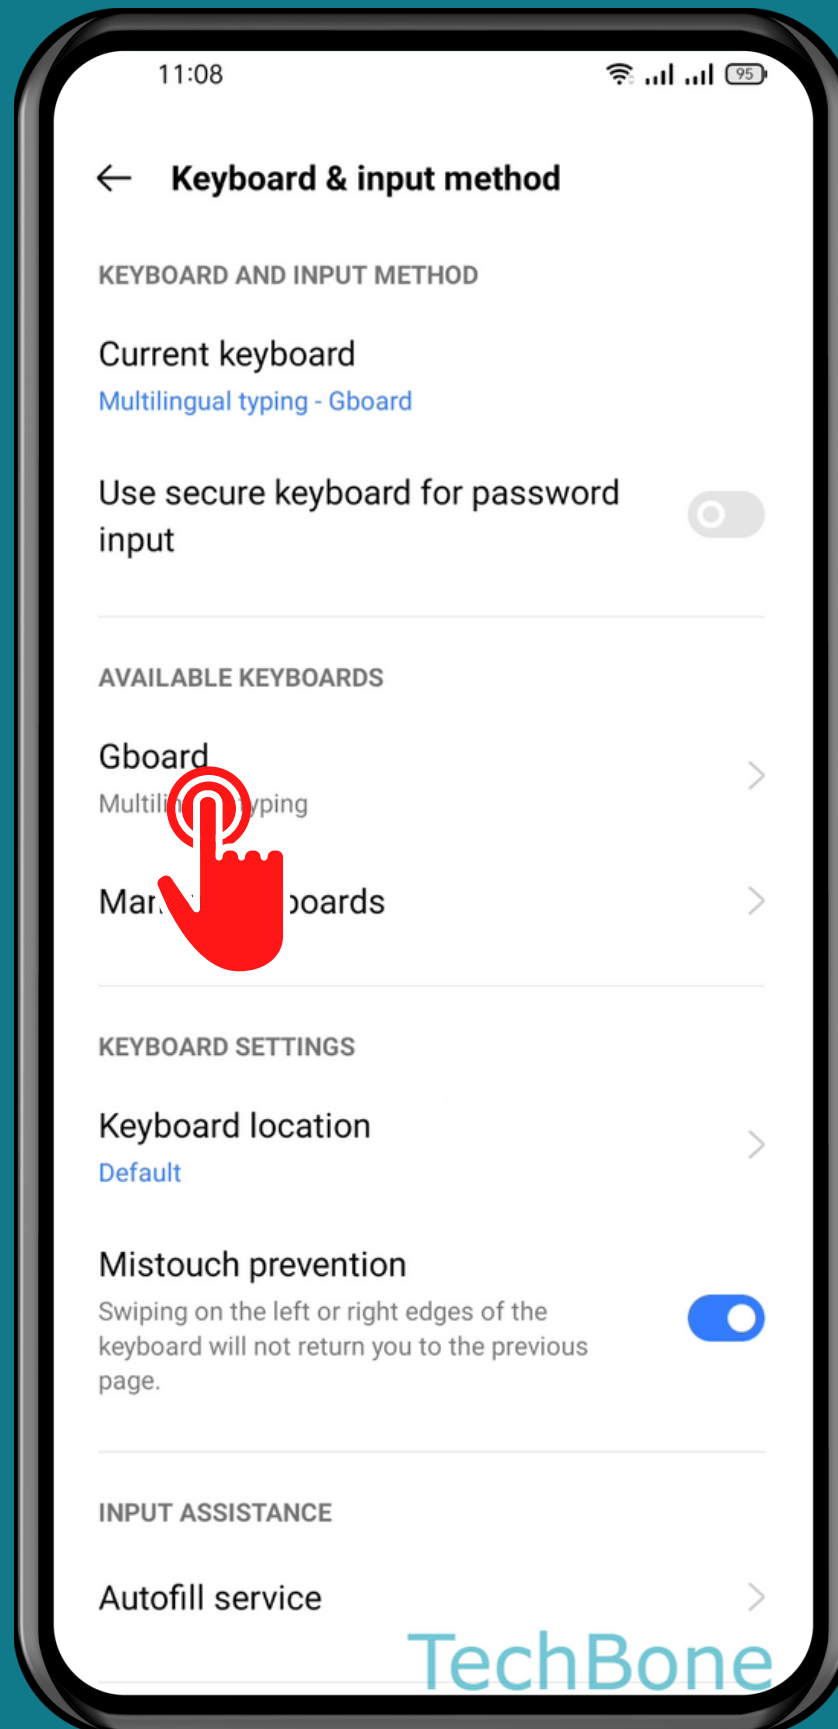

REALME

Android 11 - realme UI 2

HOW TO SHOW/HIDE EMOJIS IN SYMBOLS KEYBOARD

Tap on
Settings

Tap on Additional settings

Tap on Keyboard & input method

Tap on
Gboard

Tap on Preferences

Turn On/Off Show emojis in symbols keyboard

Done!