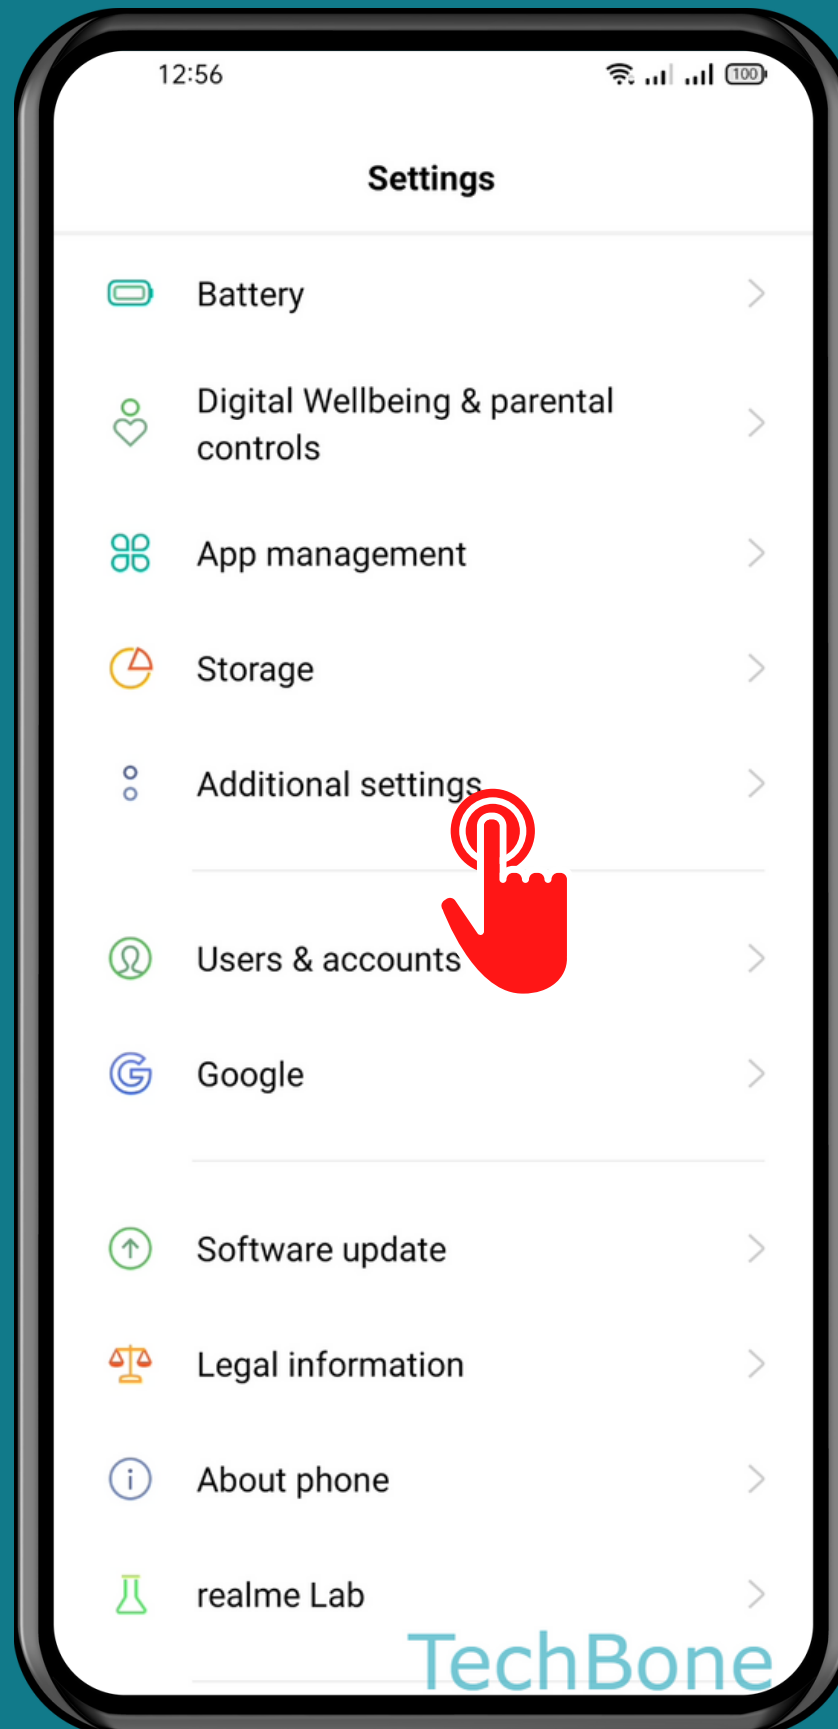

REALME

Android 11 - realme UI 2

HOW TO SHOW/HIDE SUGGESTION STRIP

Tap on
Settings

Tap on Additional settings

Tap on Keyboard & input method

Tap on
Gboard

Tap on
Text correction

Turn On/Off Show suggestion strip

Done!