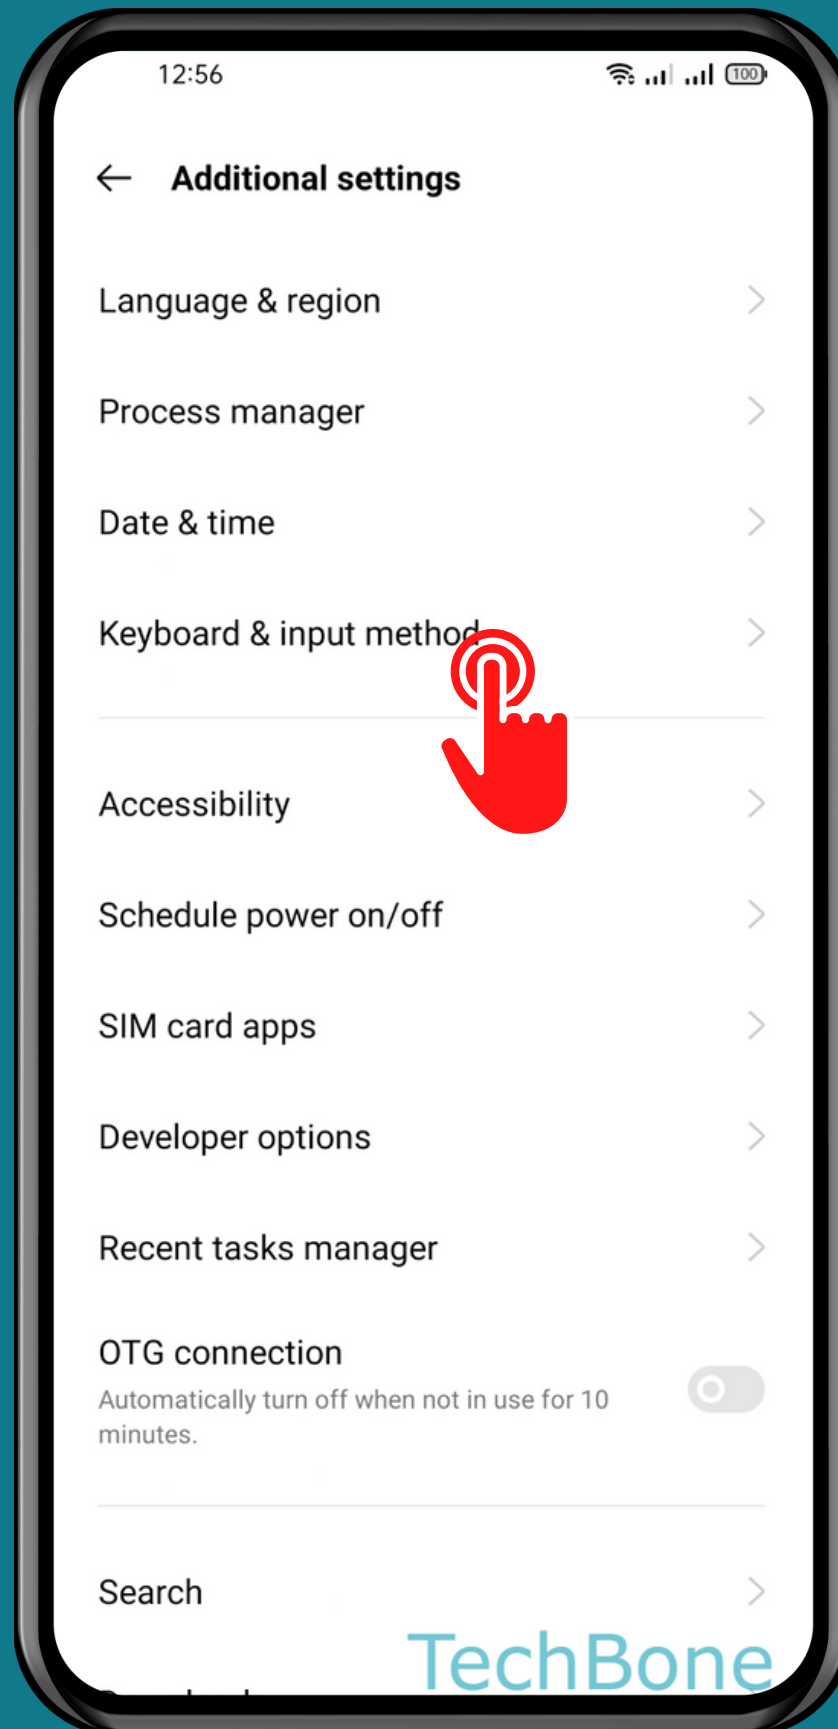

REALME

Android 11 - realme UI 2

HOW TO SHOW/HIDE SUGGESTION STRIP

Tap on
Settings

Tap on Additional settings

Tap on Keyboard & input method

Tap on
Gboard

Tap on
Text correction

Turn On/Off Show suggestion strip

Done!