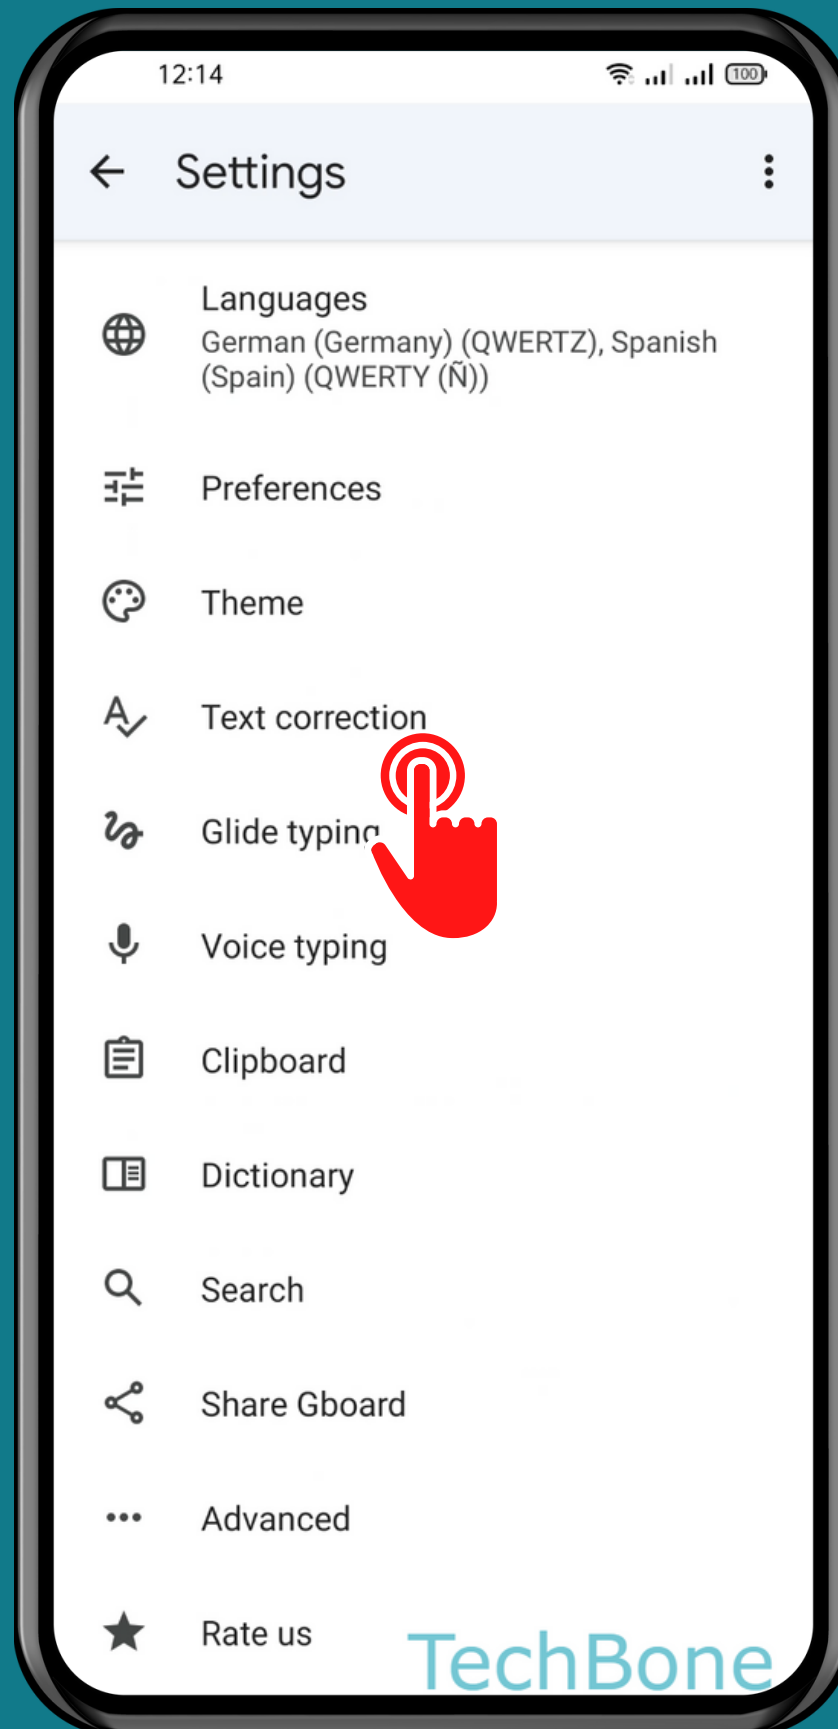

REALME

Android 11 - realme UI 2

HOW TO SHOW/HIDE SUGGESTION STRIP

Tap on
Settings

Tap on Additional settings

Tap on Keyboard & input method

Tap on
Gboard

Tap on
Text correction

Turn On/Off Show suggestion strip

Done!