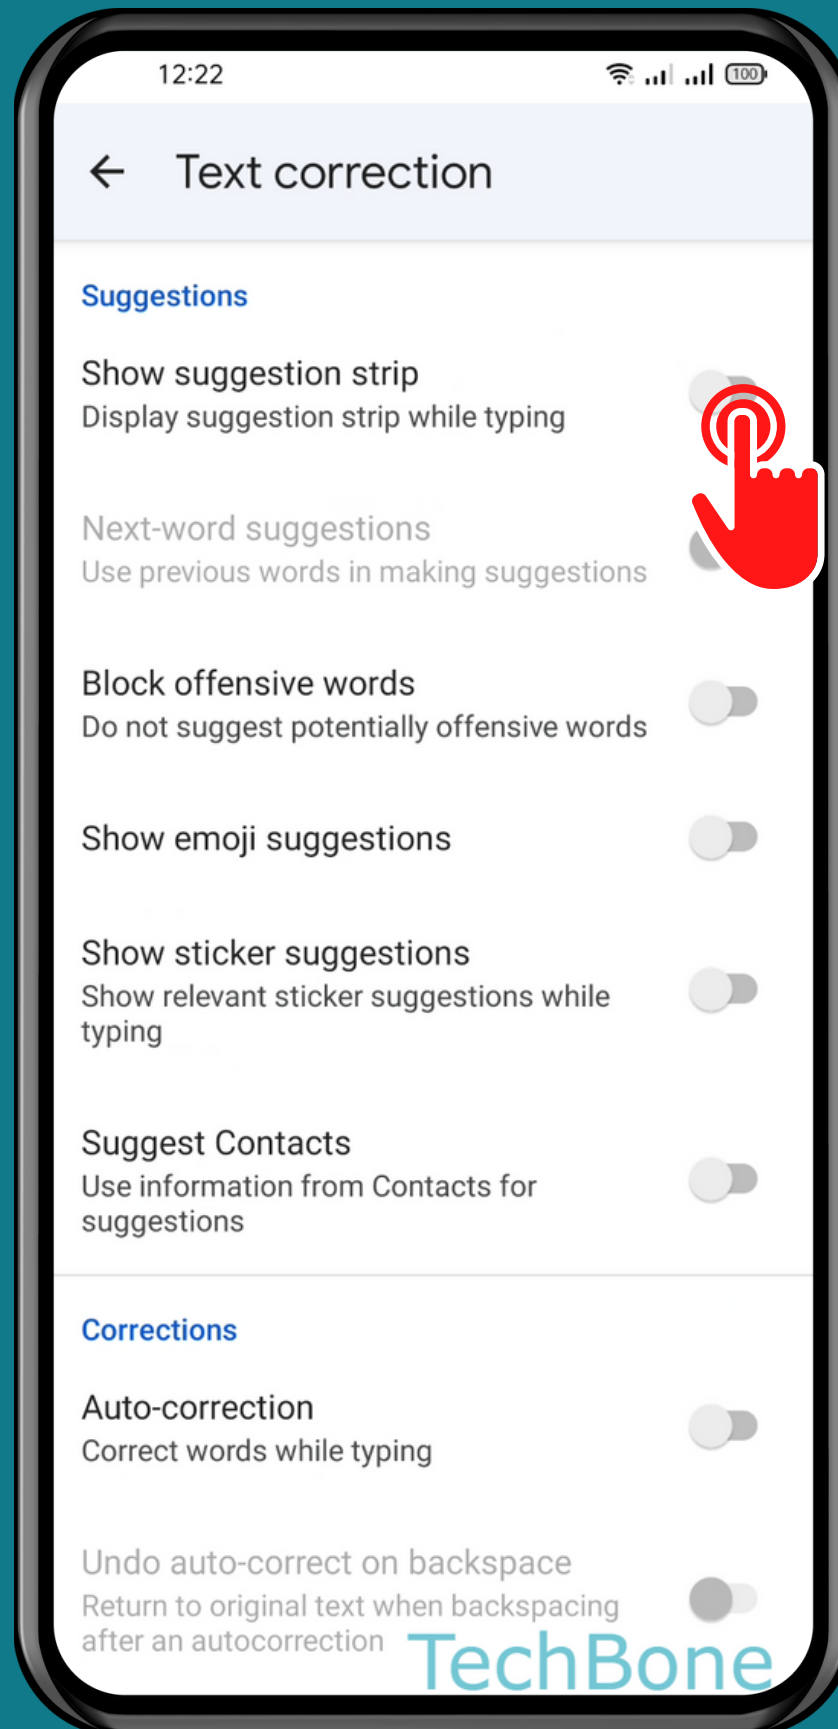

REALME

Android 11 - realme UI 2

HOW TO SHOW/HIDE SUGGESTION STRIP

Tap on
Settings

Tap on Additional settings

Tap on Keyboard & input method

Tap on
Gboard

Tap on
Text correction

Turn On/Off Show suggestion strip

Done!