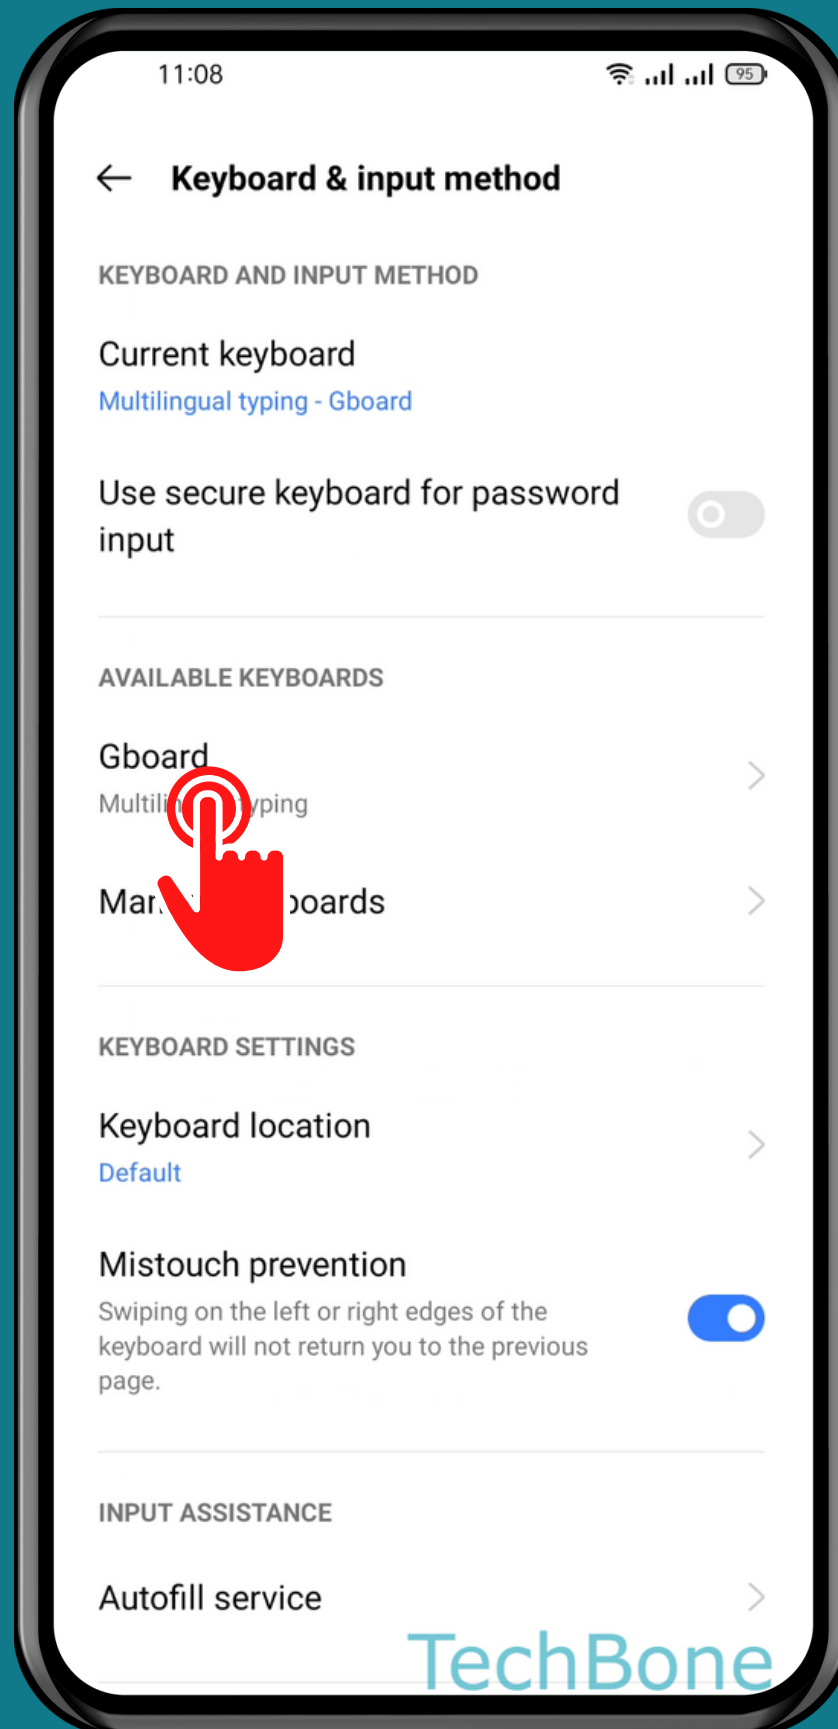

REALME

Android 11 - realme UI 2

HOW TO SHOW/HIDE SUGGESTION STRIP

Tap on
Settings

Tap on Additional settings

Tap on Keyboard & input method

Tap on
Gboard

Tap on
Text correction

Turn On/Off Show suggestion strip

Done!