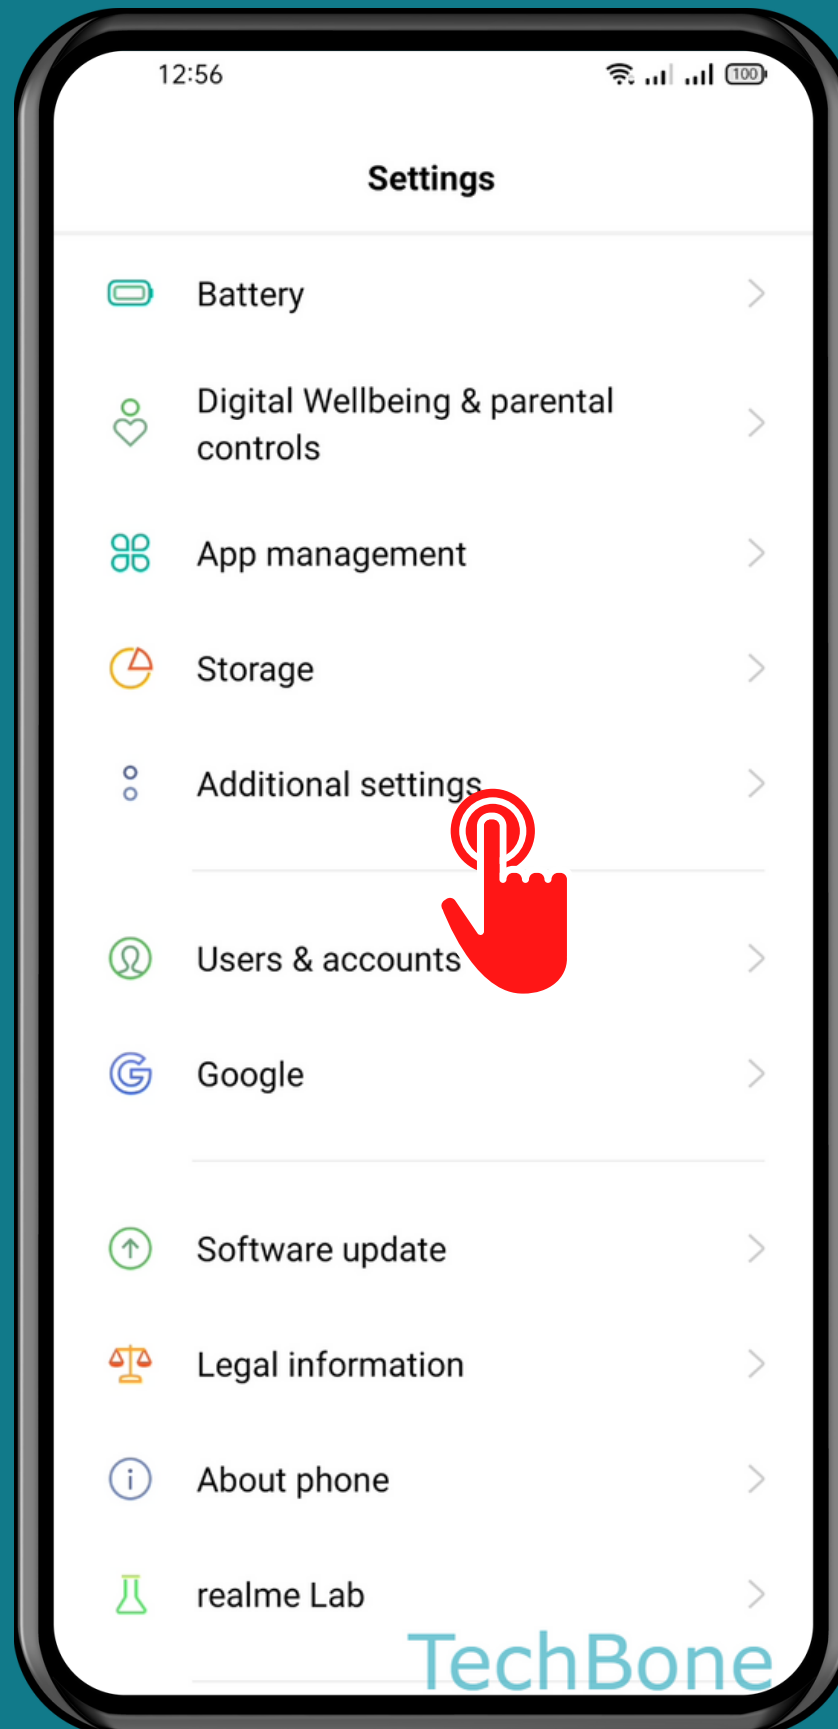

REALME

Android 11 - realme UI 2

HOW TO SHOW/HIDE WORLD CLOCK ON HOME SCREEN

Tap on
Settings

Tap on Additional settings

Tap on
Date & time

Turn On/Off Home screen world clock

Done!