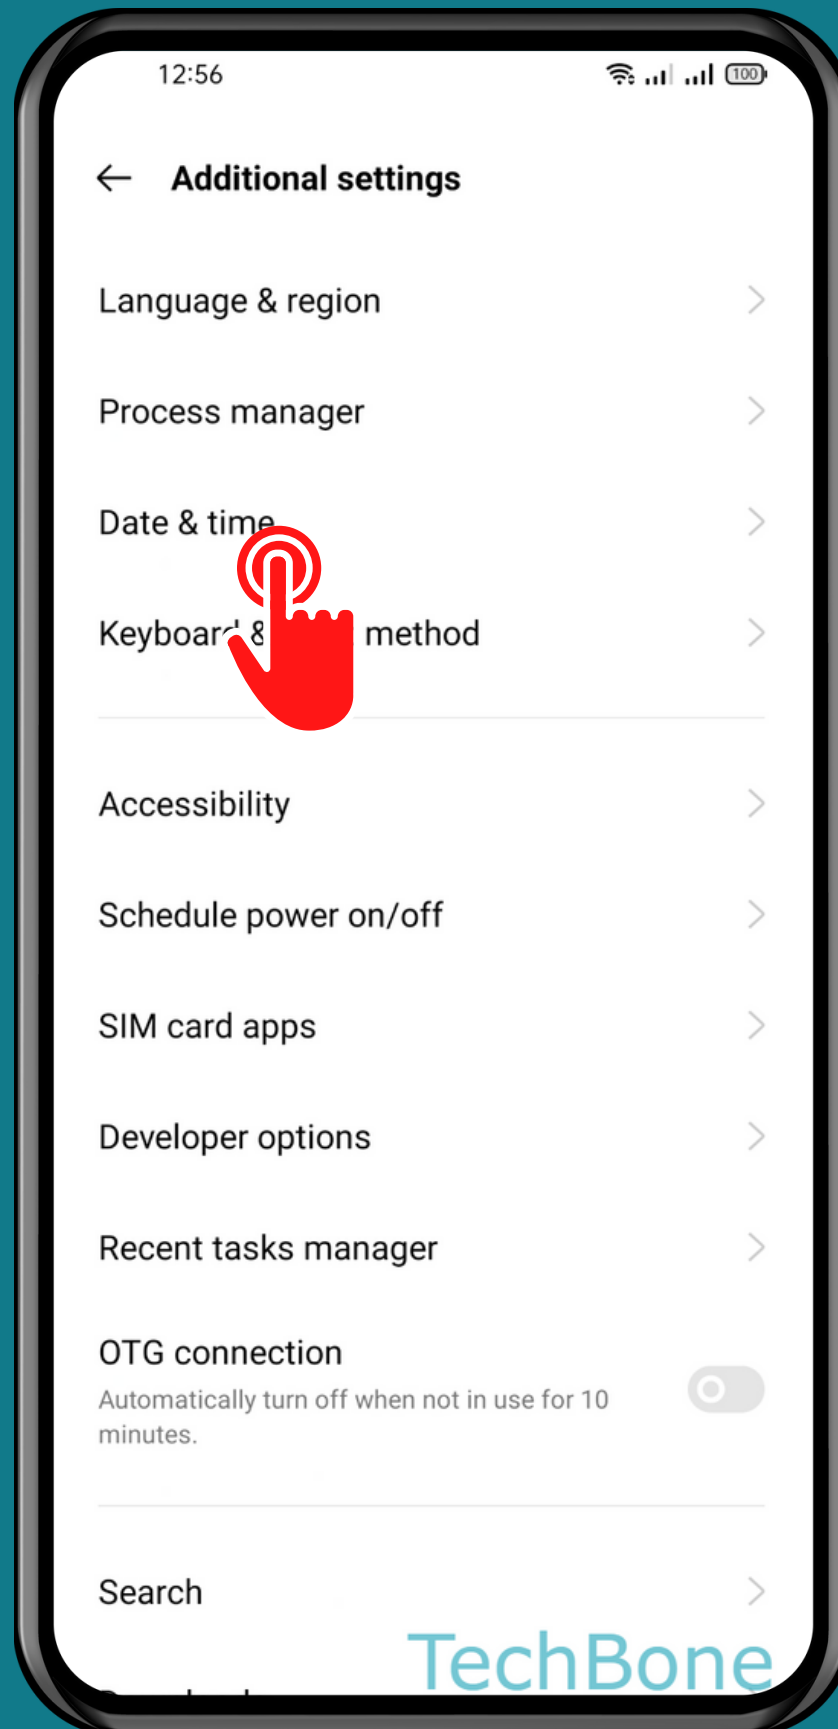

REALME

Android 11 - realme UI 2

HOW TO SHOW/HIDE WORLD CLOCK ON HOME SCREEN

Tap on
Settings

Tap on Additional settings

Tap on
Date & time

Turn On/Off Home screen world clock

Done!