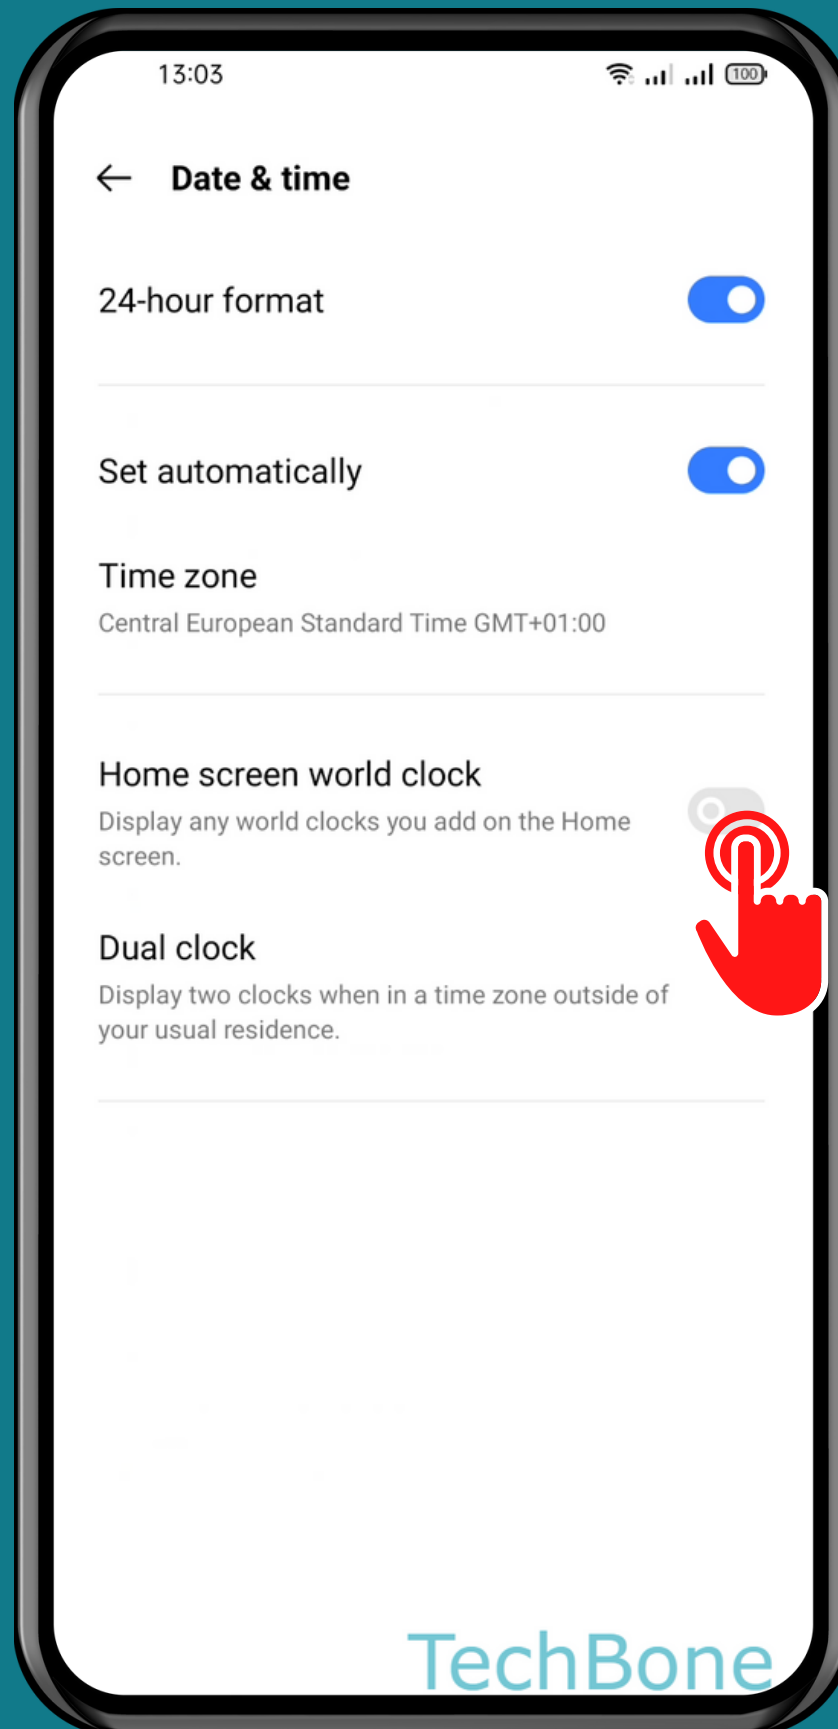

REALME

Android 11 - realme UI 2

HOW TO SHOW/HIDE WORLD CLOCK ON HOME SCREEN

Tap on
Settings

Tap on Additional settings

Tap on
Date & time

Turn On/Off Home screen world clock

Done!