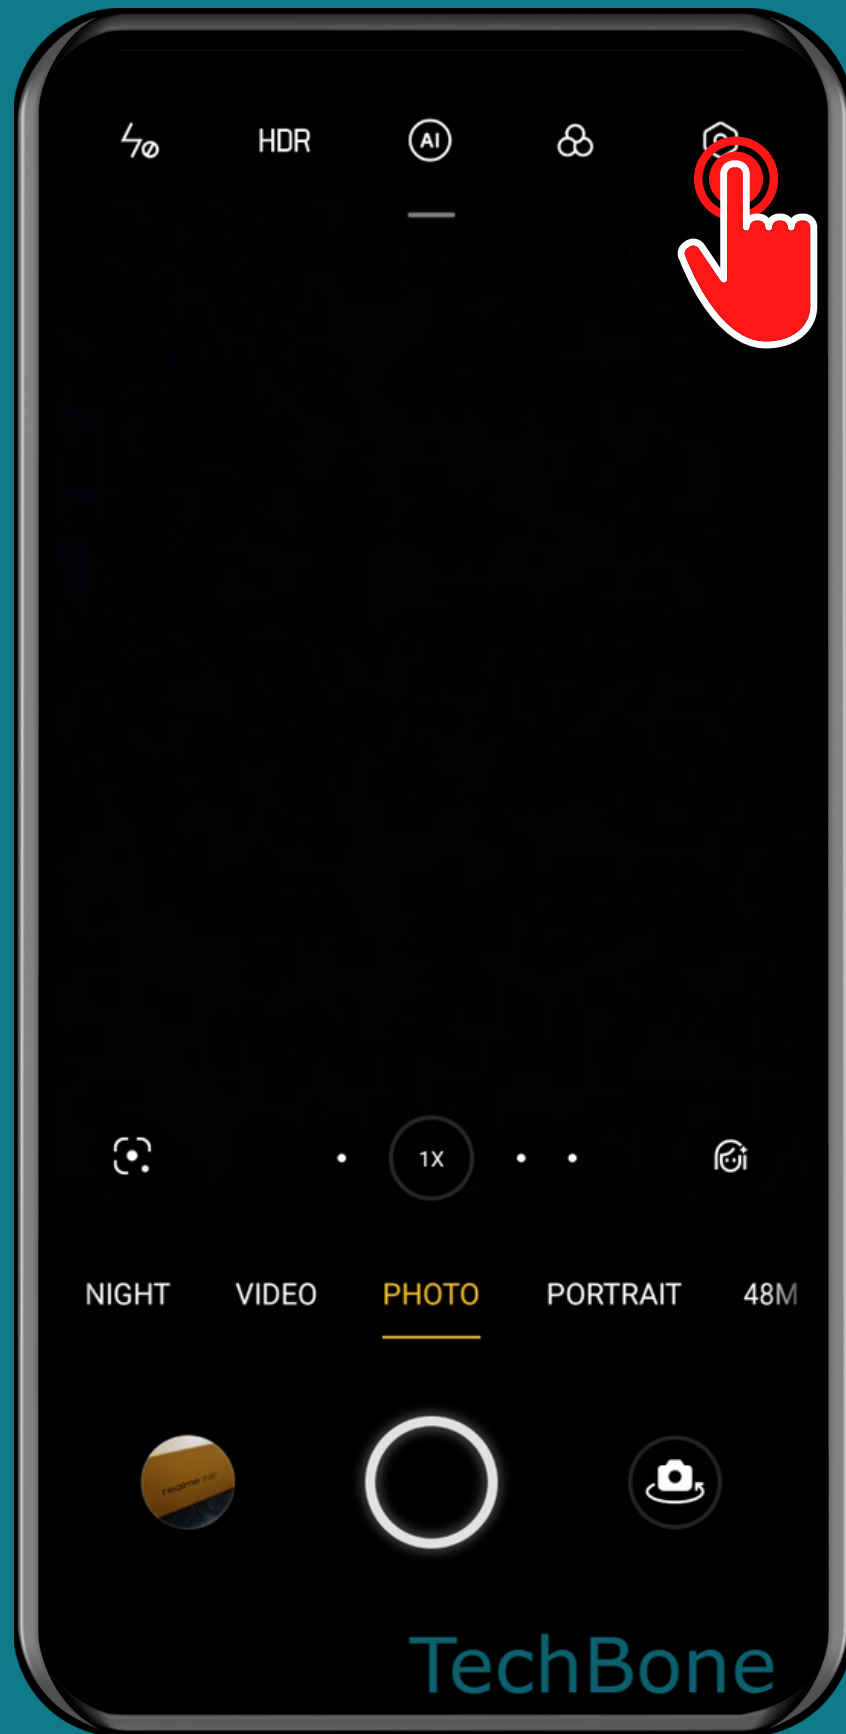

REALME

Camera - Android 11 - realme UI 2

HOW TO CHANGE SLOW-MOTION VIDEO RESOLUTION

Tap on Camera

Tap on
Settings

Tap on Slow-motion video resolution

TechBone

Set the Slow-motion video resolution