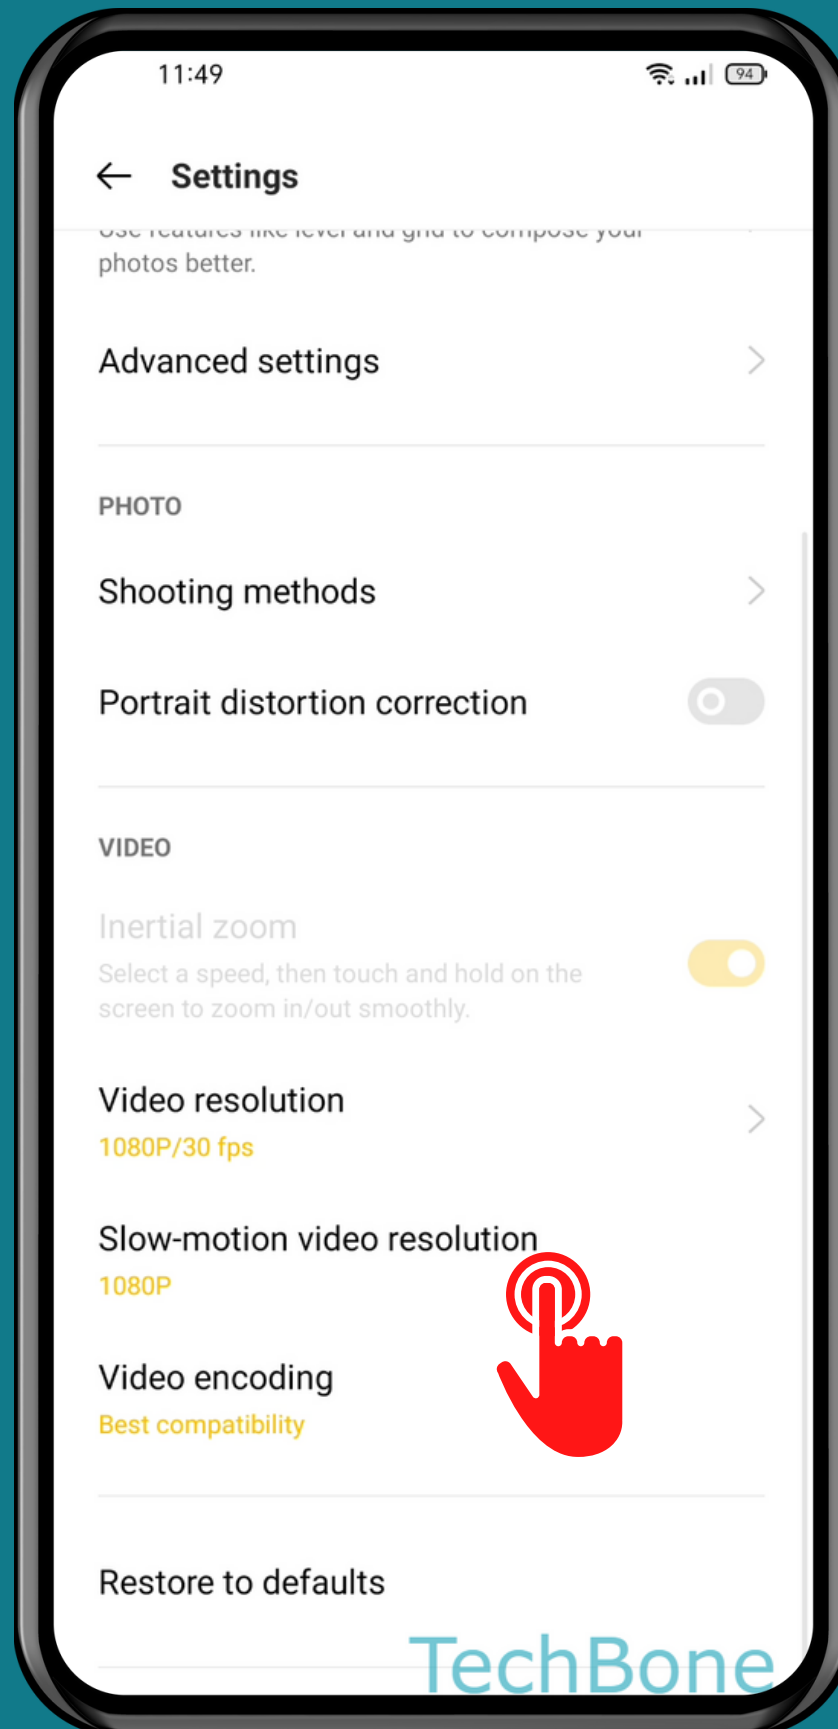

REALME

Camera - Android 11 - realme UI 2

HOW TO CHANGE SLOW-MOTION VIDEO RESOLUTION

Tap on Camera

Tap on
Settings

Tap on Slow-motion video resolution

TechBone

Set the Slow-motion video resolution