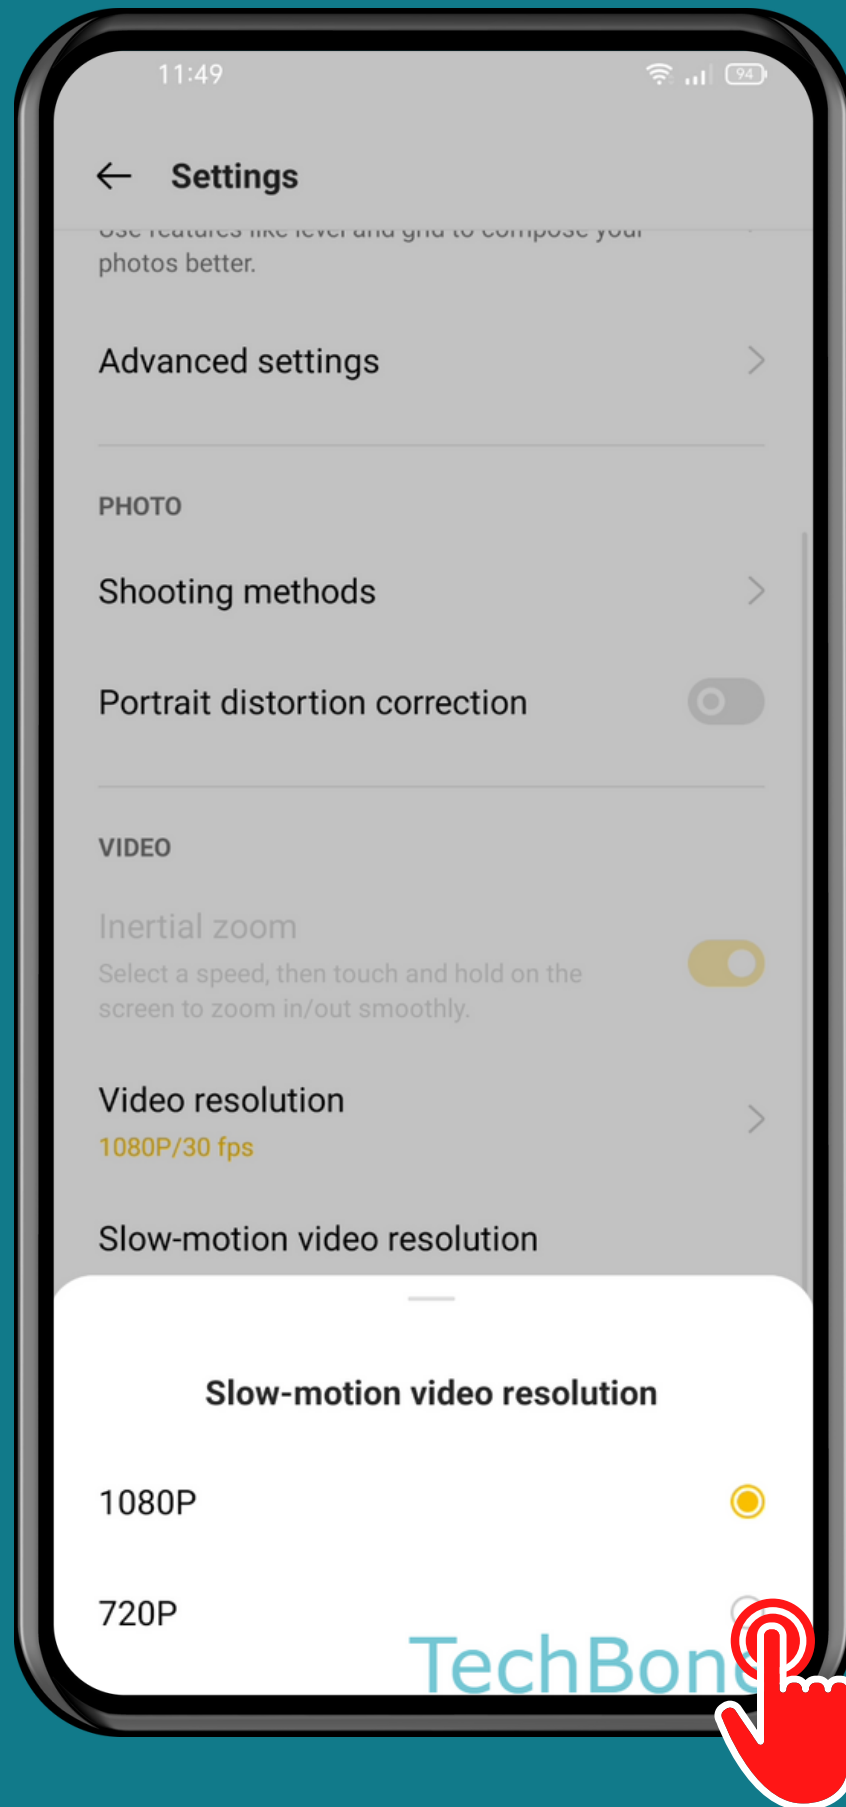

REALME

Camera - Android 11 - realme UI 2

HOW TO CHANGE SLOW-MOTION VIDEO RESOLUTION

Tap on Camera

Tap on
Settings

Tap on Slow-motion video resolution

TechBone

Set the Slow-motion video resolution