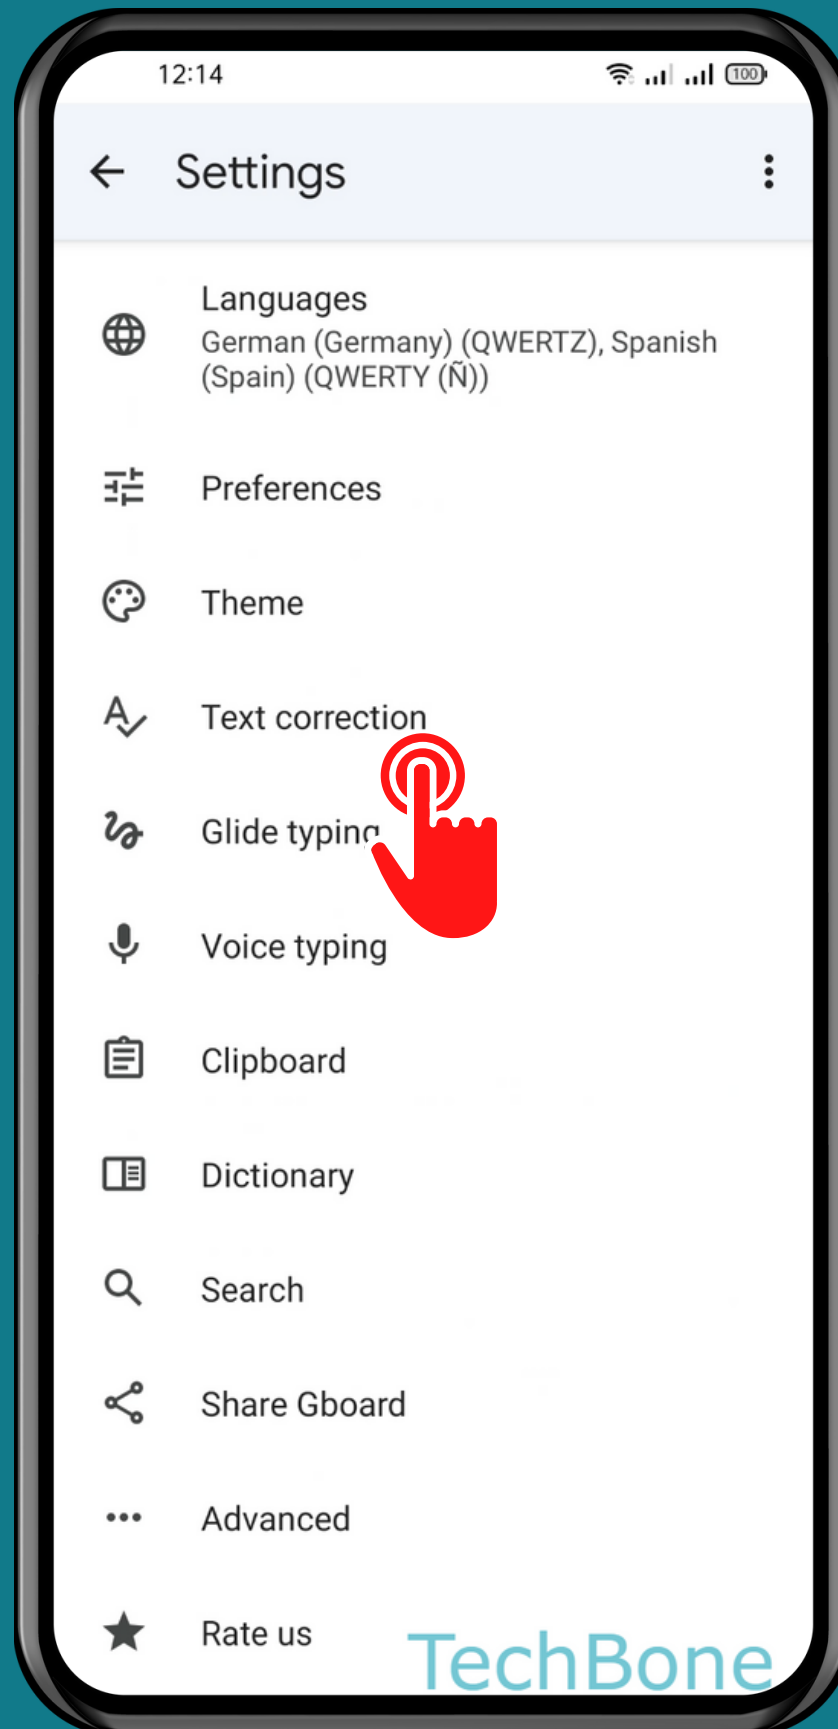

REALME

Android 11 - realme UI 2

HOW TO TURN ON/OFF SUGGESTIONS FROM CONTACTS

Tap on
Settings

Tap on Additional settings

Tap on Keyboard & input method

Tap on
Gboard

Tap on
Text correction