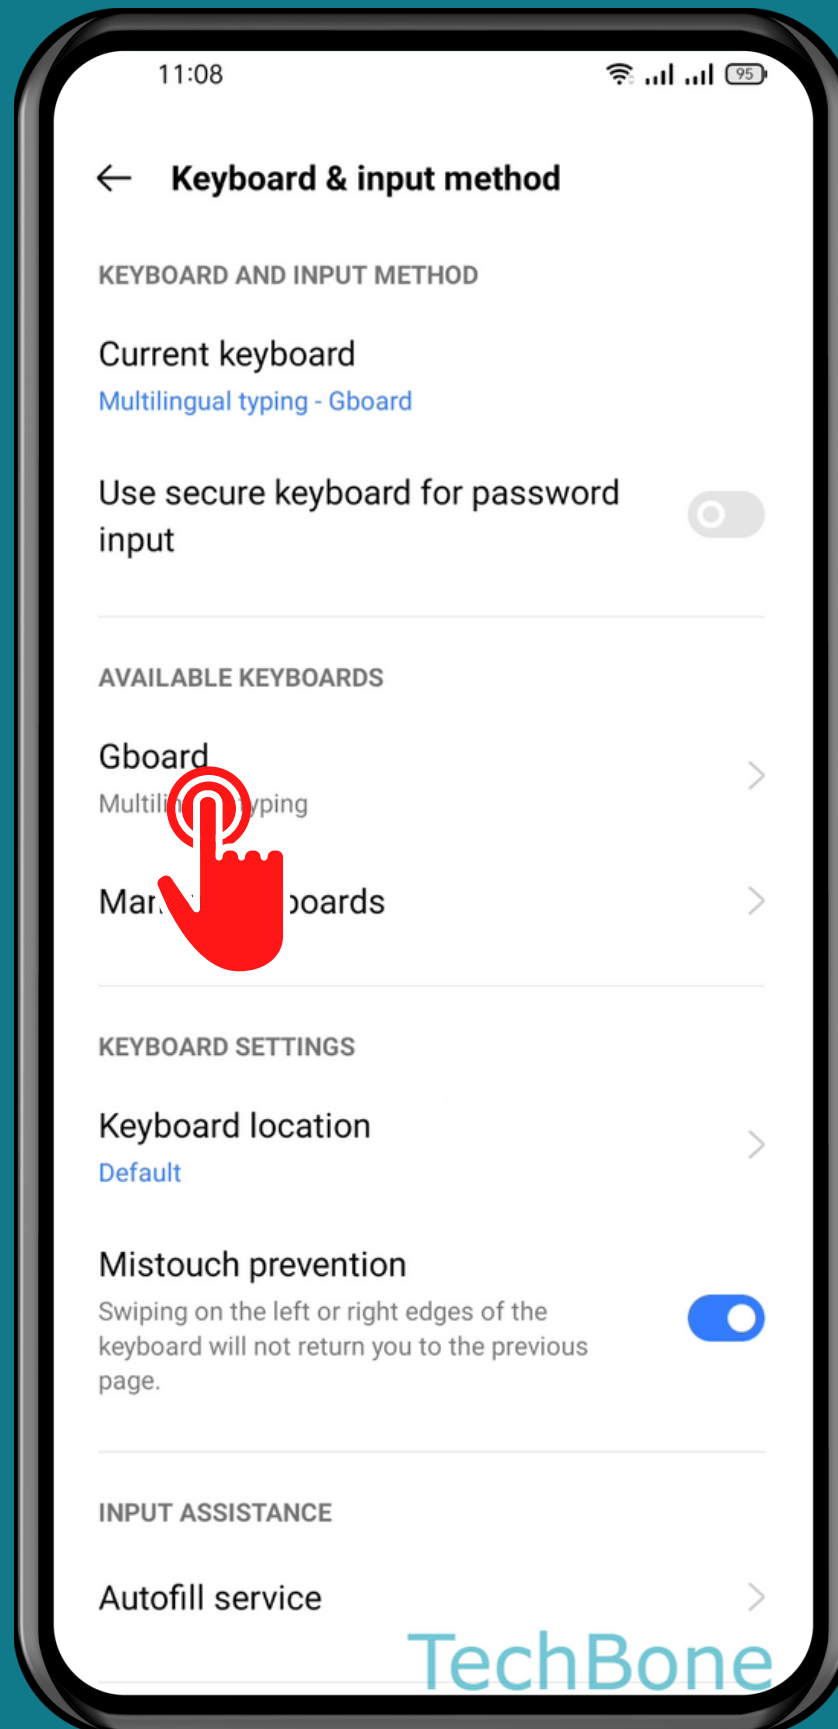

REALME

Android 11 - realme UI 2

HOW TO TURN ON/OFF SUGGESTIONS FROM CONTACTS

Tap on
Settings

Tap on Additional settings

Tap on Keyboard & input method

Tap on
Gboard

Tap on
Text correction

Turn On/Off Suggest Contacts

Done!