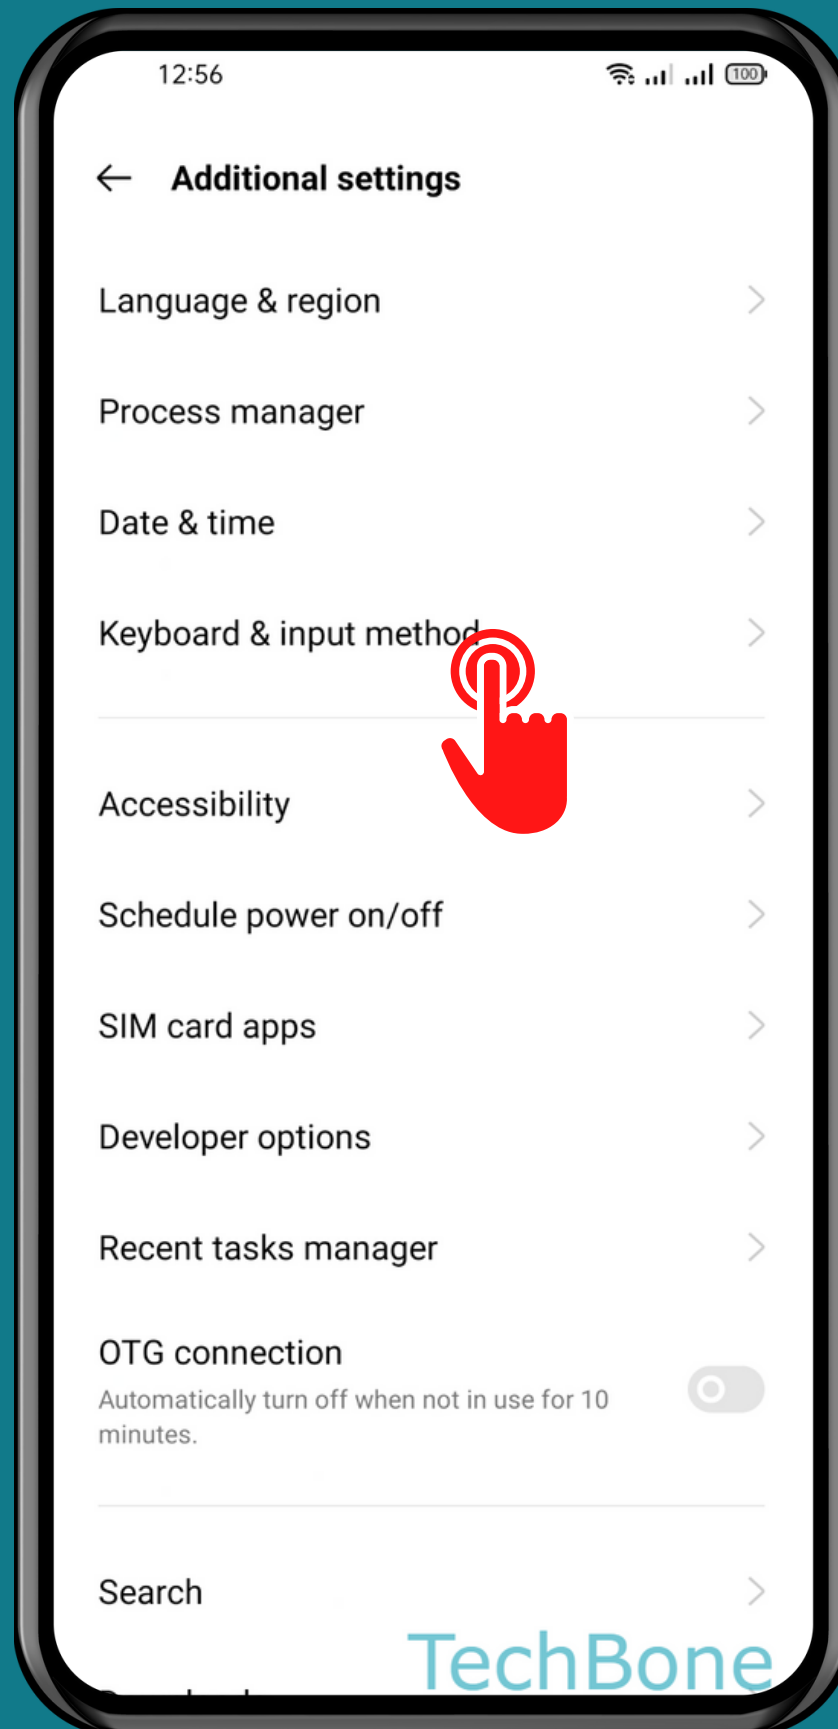

REALME

Android 11 - realme UI 2

HOW TO TURN ON/OFF SUGGESTIONS FROM CONTACTS

Tap on
Settings

Tap on Additional settings

Tap on Keyboard & input method

Tap on
Gboard

Tap on
Text correction

Turn On/Off Suggest Contacts

Done!