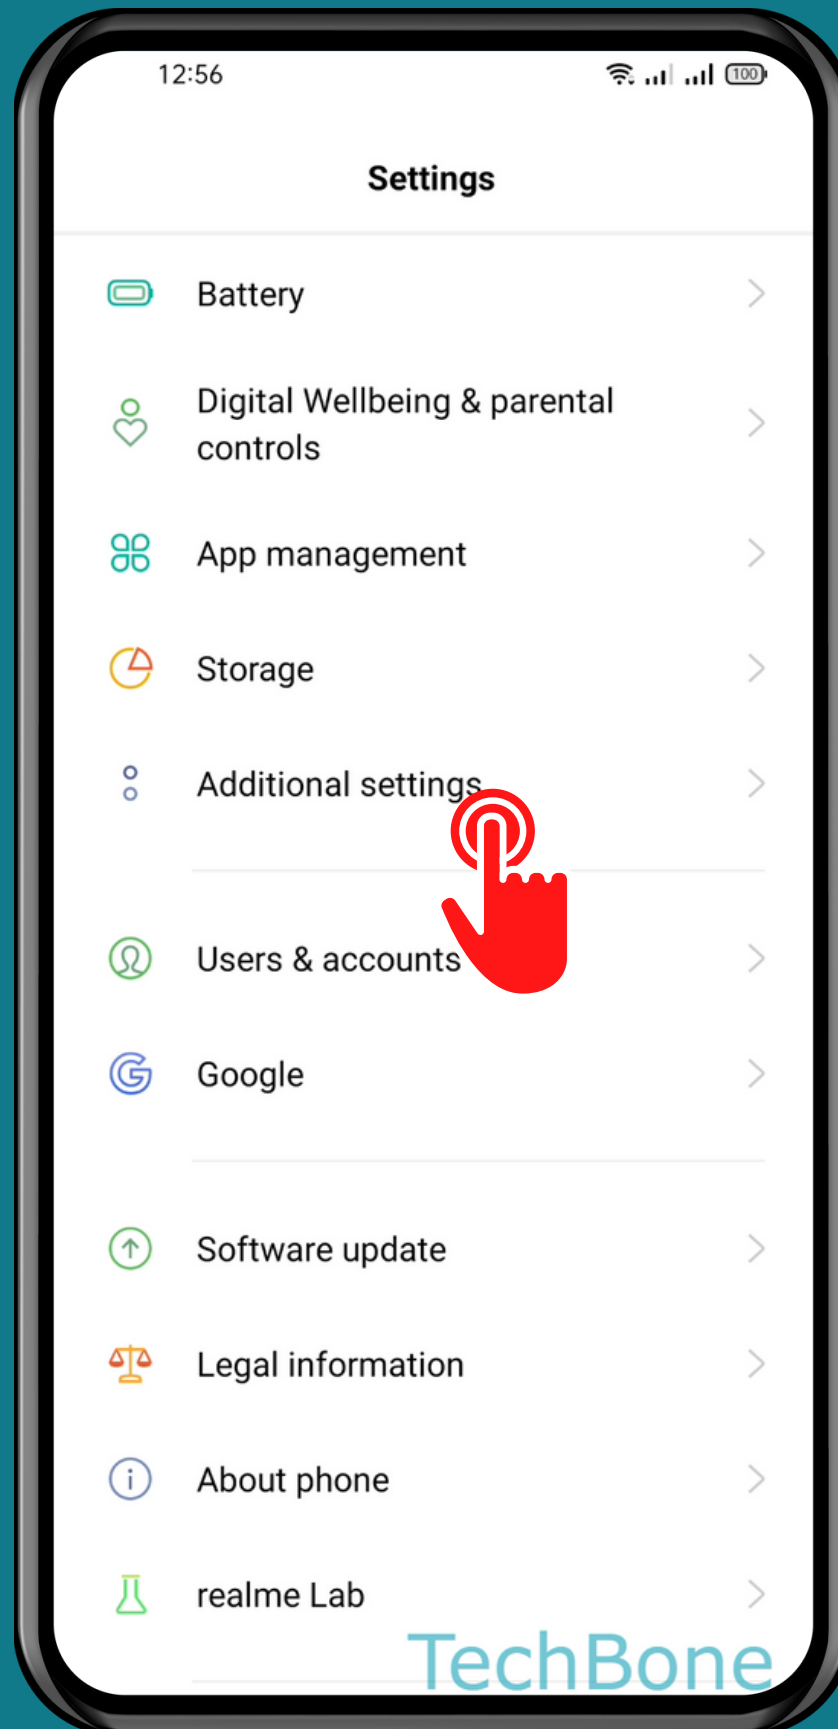

REALME

Android 11 - realme UI 2

HOW TO TURN ON/OFF SUGGESTIONS FROM CONTACTS

Tap on
Settings

Tap on Additional settings

Tap on Keyboard & input method

Tap on
Gboard

Tap on
Text correction

Turn On/Off Suggest Contacts

Done!