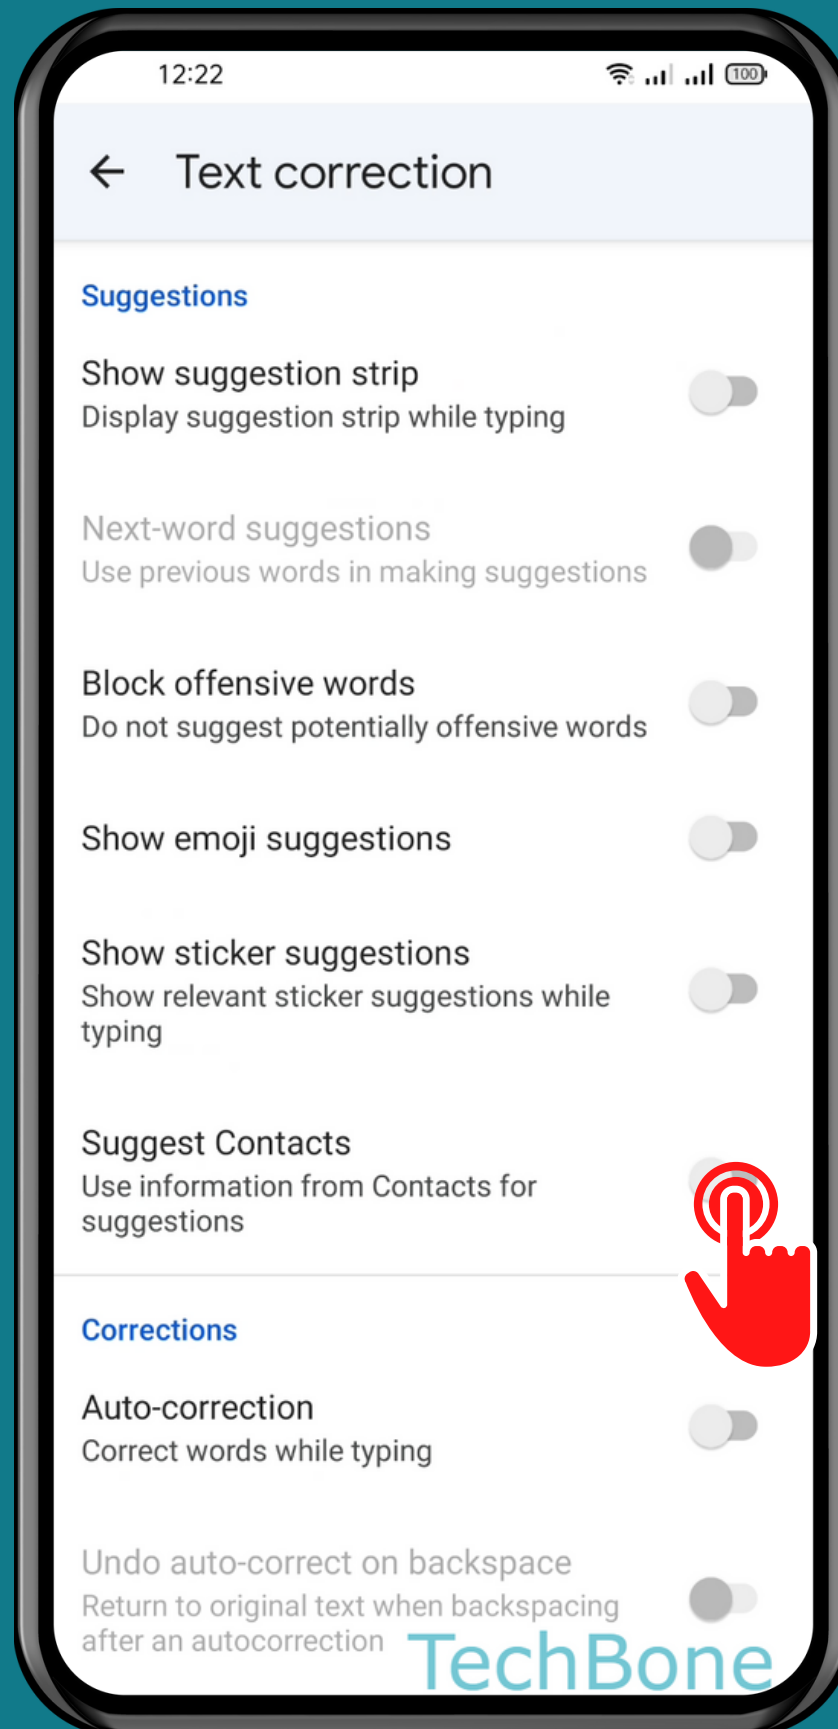

REALME

Android 11 - realme UI 2

HOW TO TURN ON/OFF SUGGESTIONS FROM CONTACTS

Tap on
Settings

Tap on Additional settings

Tap on Keyboard & input method

Tap on
Gboard

Tap on
Text correction