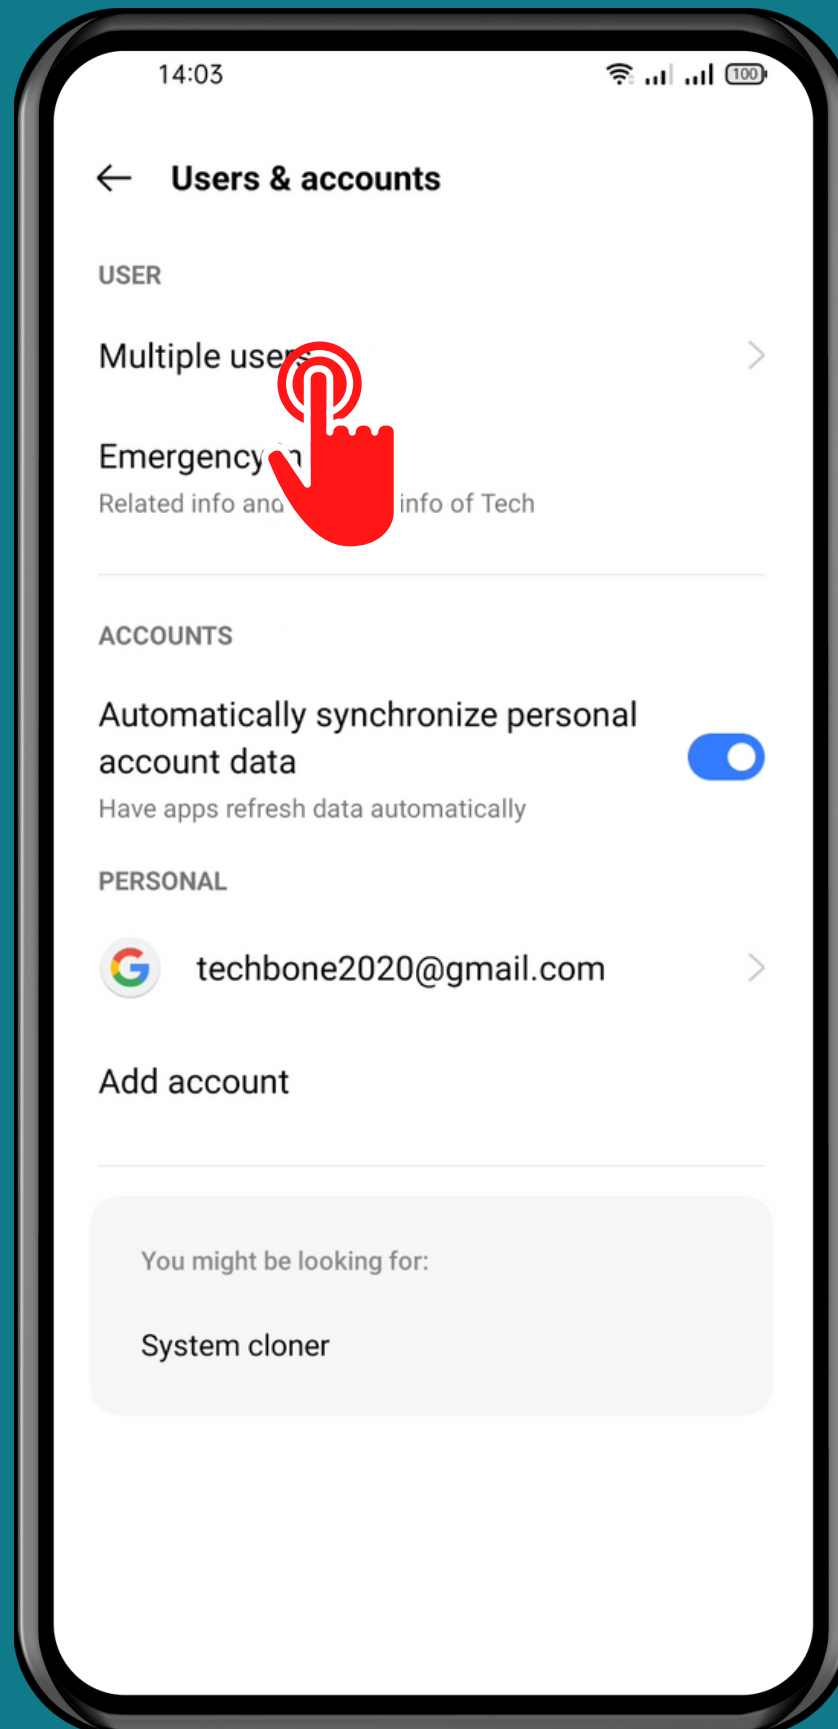

REALME

Android 11 - realme UI 2

# HOW TO SWITCH BETWEEN USER

Tap on  
Settings

Tap on  
Users & accounts