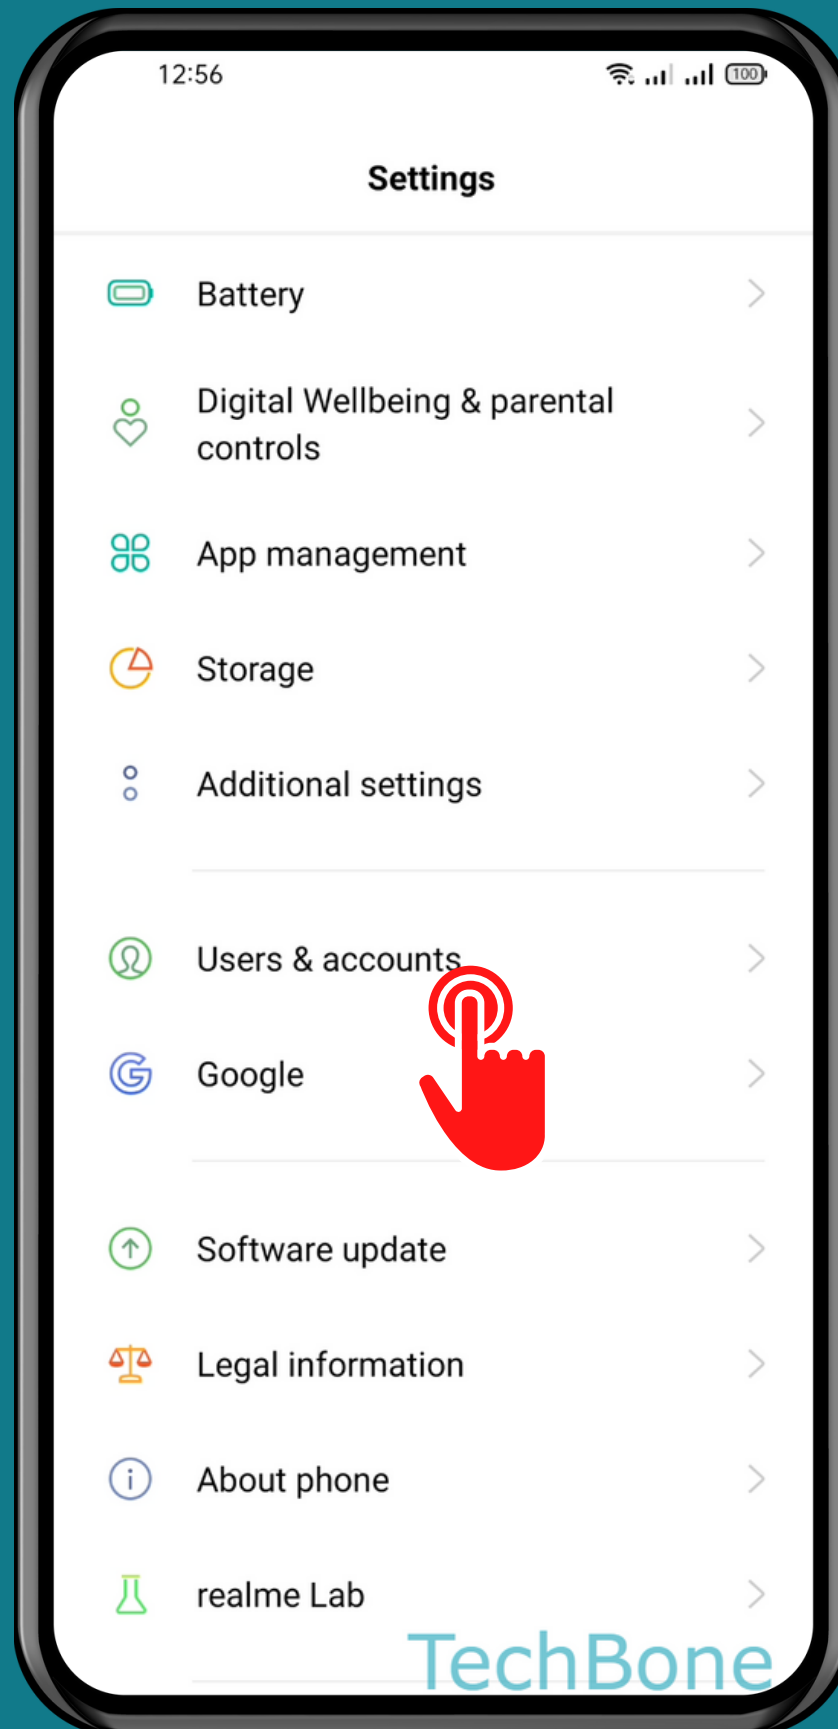

REALME

Android 11 - realme UI 2

# HOW TO SWITCH BETWEEN USER

Tap on  
Settings

Tap on  
Users & accounts