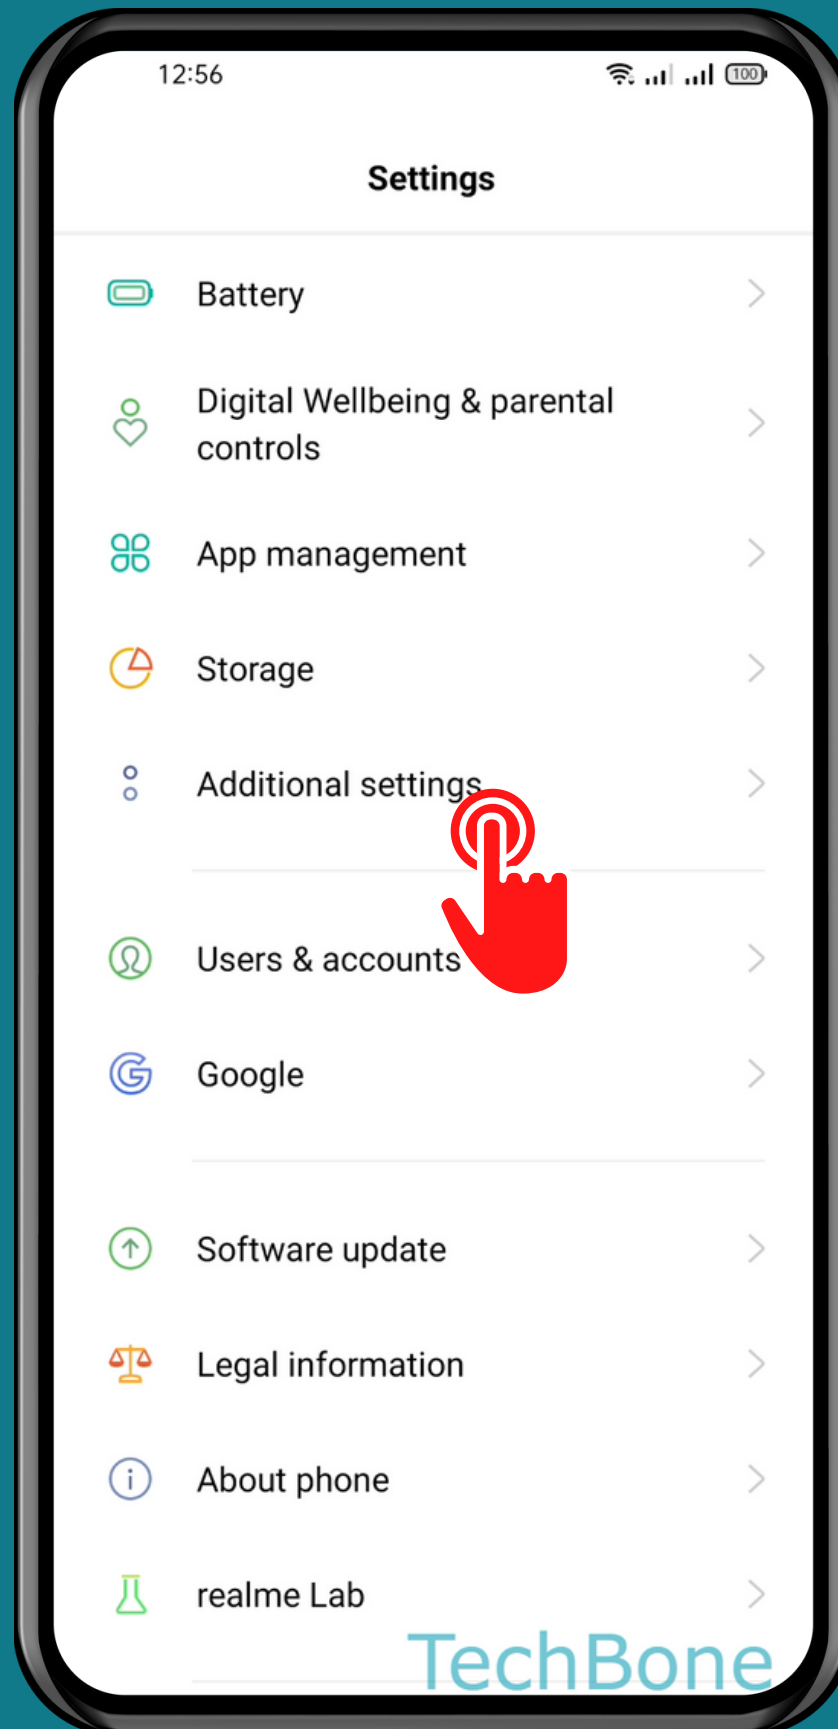

REALME

Android 11 - realme UI 2

# Tap on Additional settings