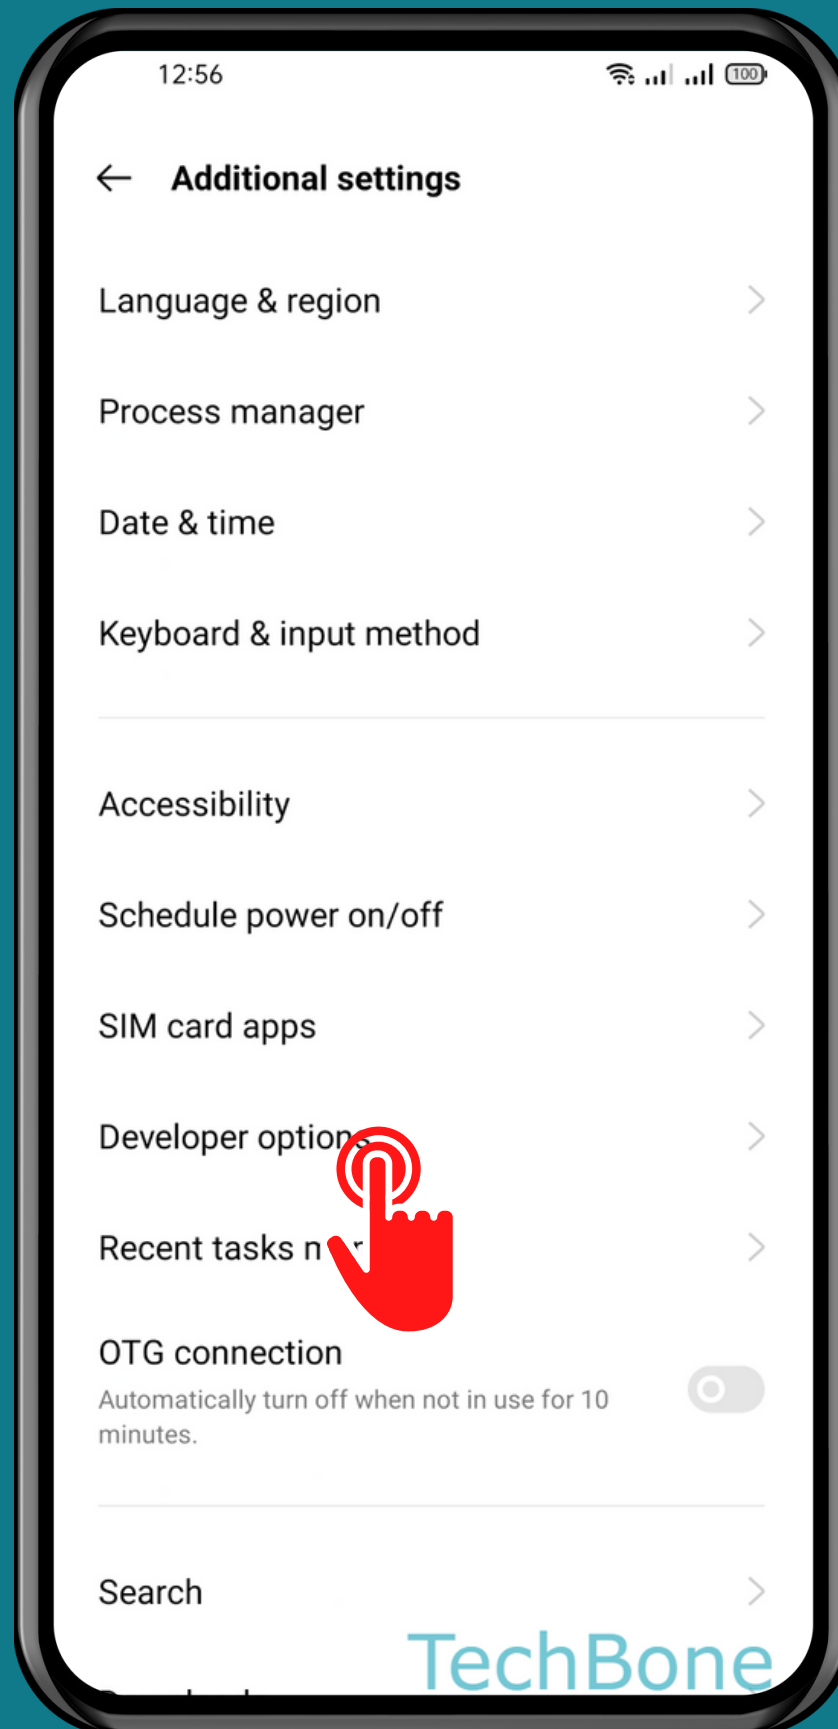

REALME

Android 11 - realme UI 2

# Tap on Additional settings