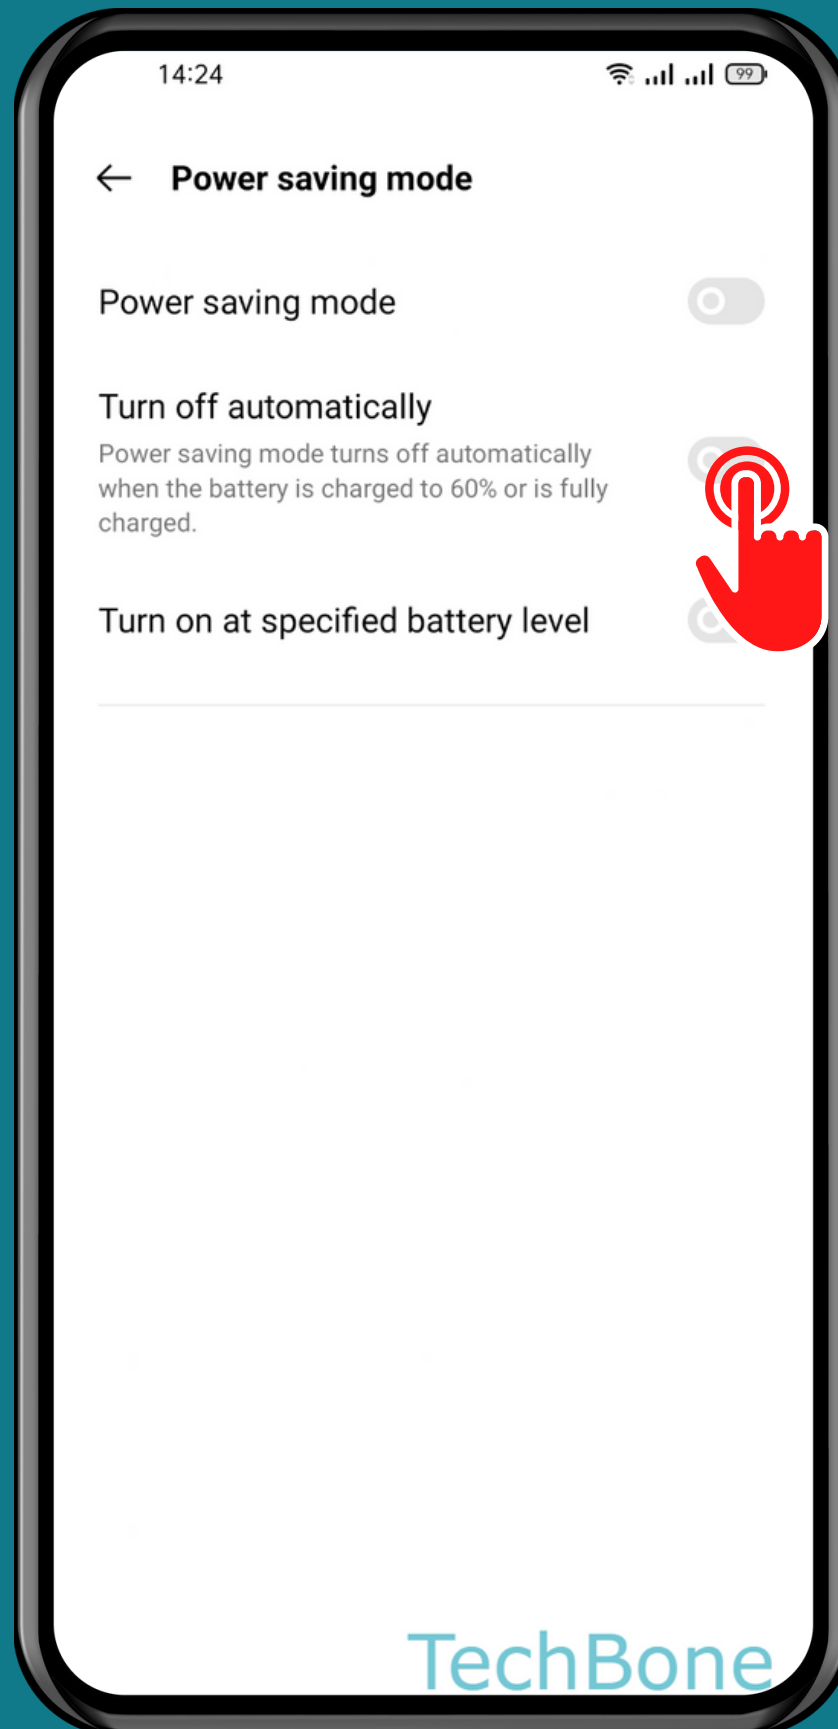

REALME

Android 11 - realme UI 2

HOW TO TURN OFF POWER SAVER AUTOMATICALLY

Tap on
Settings

Tap on Battery

Tap on
Power saving mode

Turn On/Off

Turn off automatically