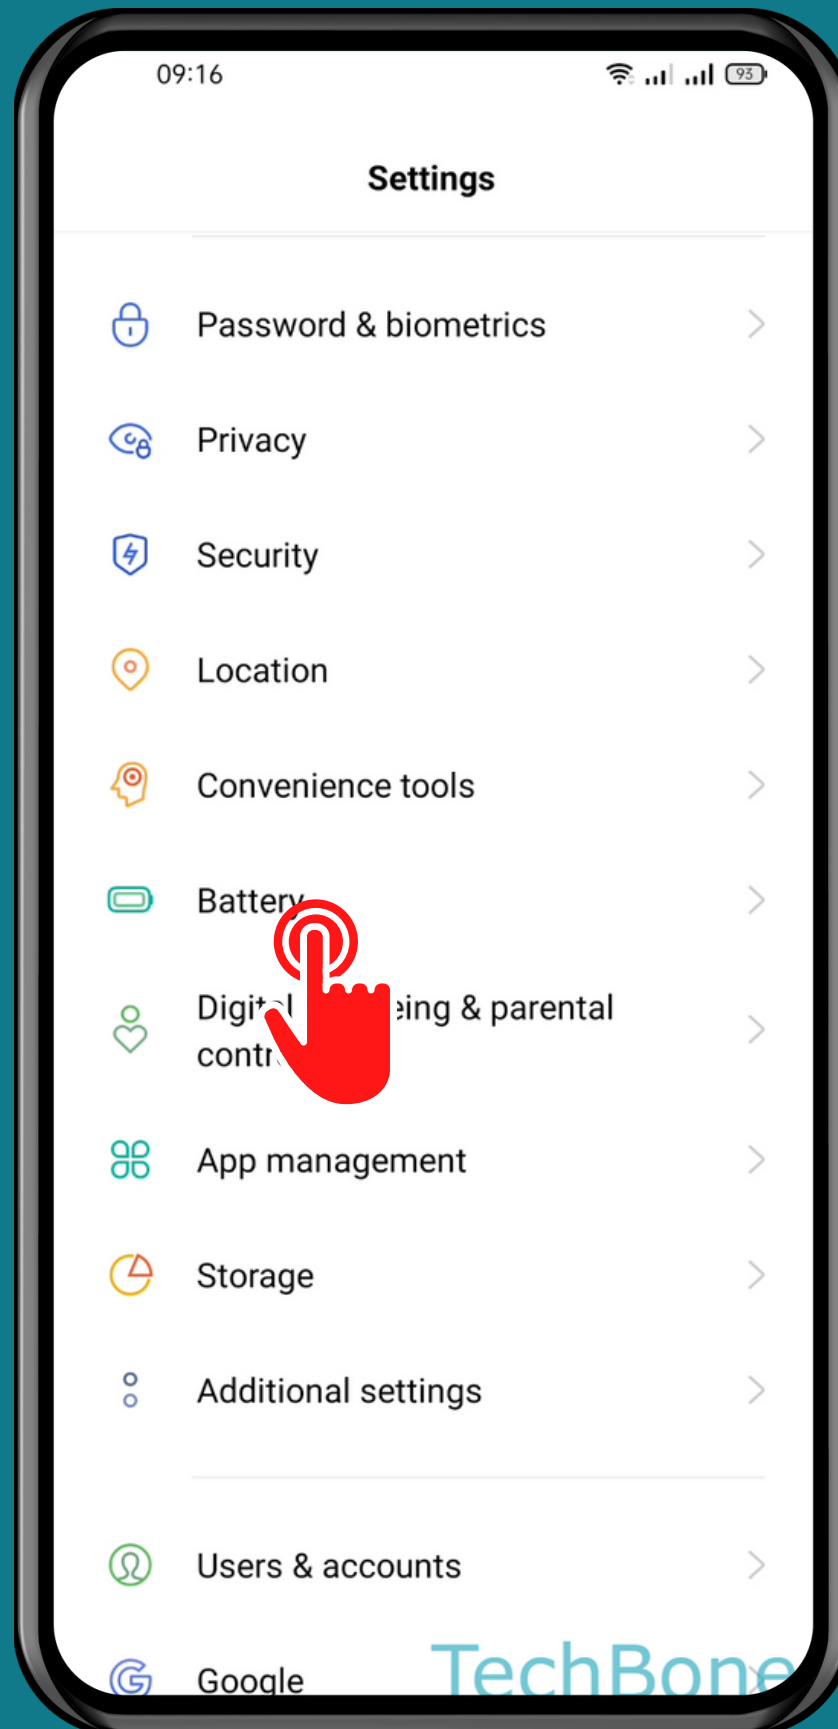

REALME

Android 11 - realme UI 2

HOW TO TURN OFF POWER SAVER AUTOMATICALLY

Tap on
Settings

Tap on Battery

Tap on
Power saving mode

Turn On/Off

Turn off automatically