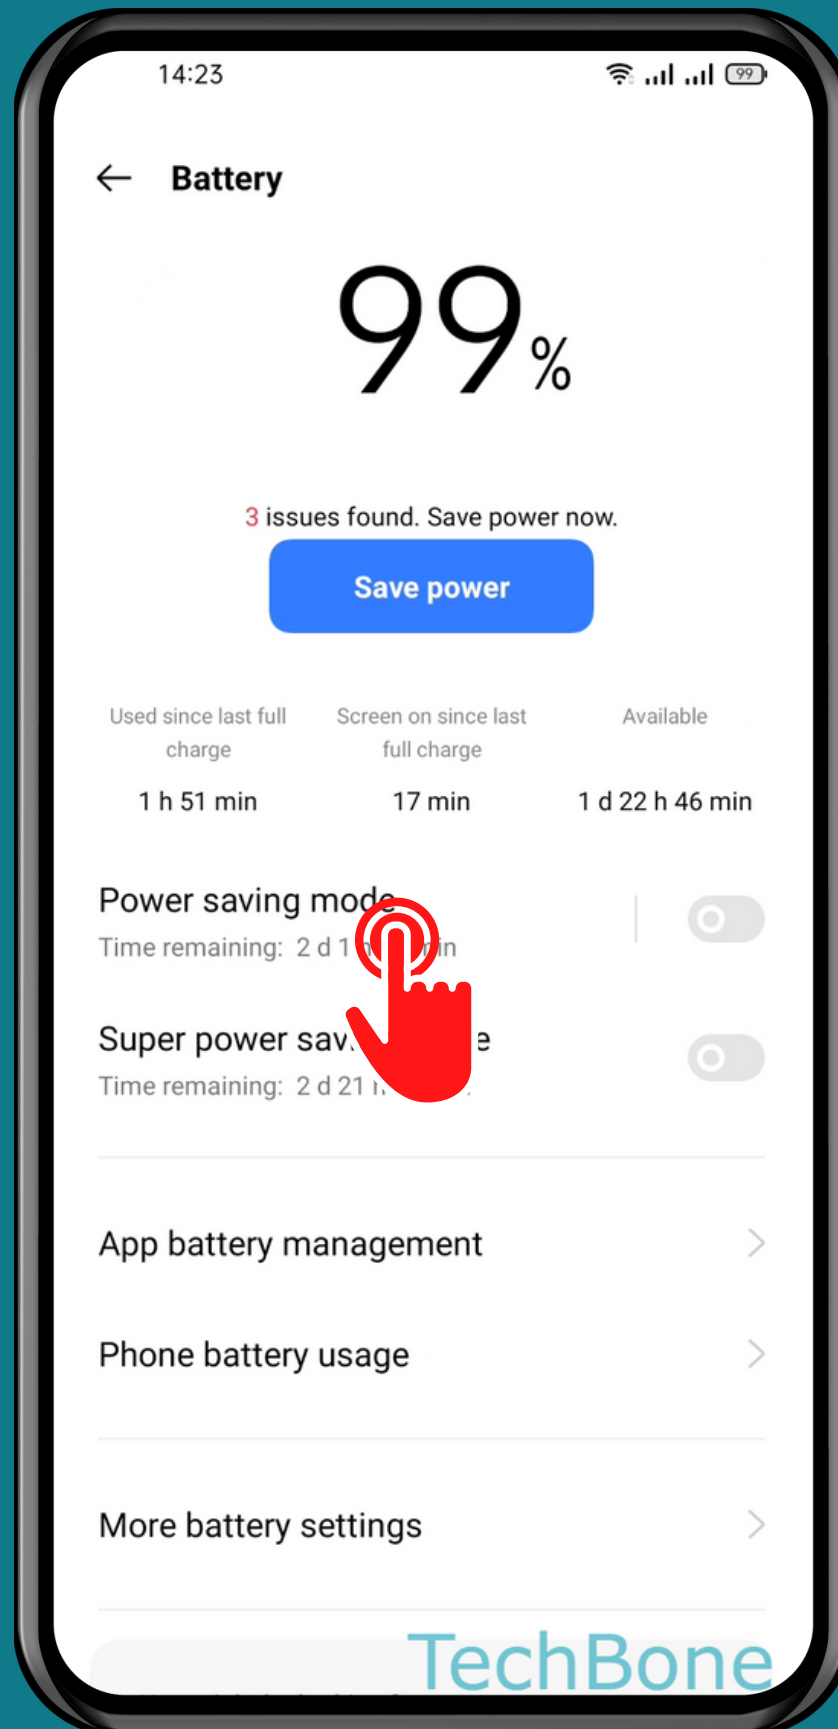

REALME

Android 11 - realme UI 2

HOW TO TURN OFF POWER SAVER AUTOMATICALLY

Tap on
Settings

Tap on Battery

Tap on
Power saving mode

Turn On/Off

Turn off automatically