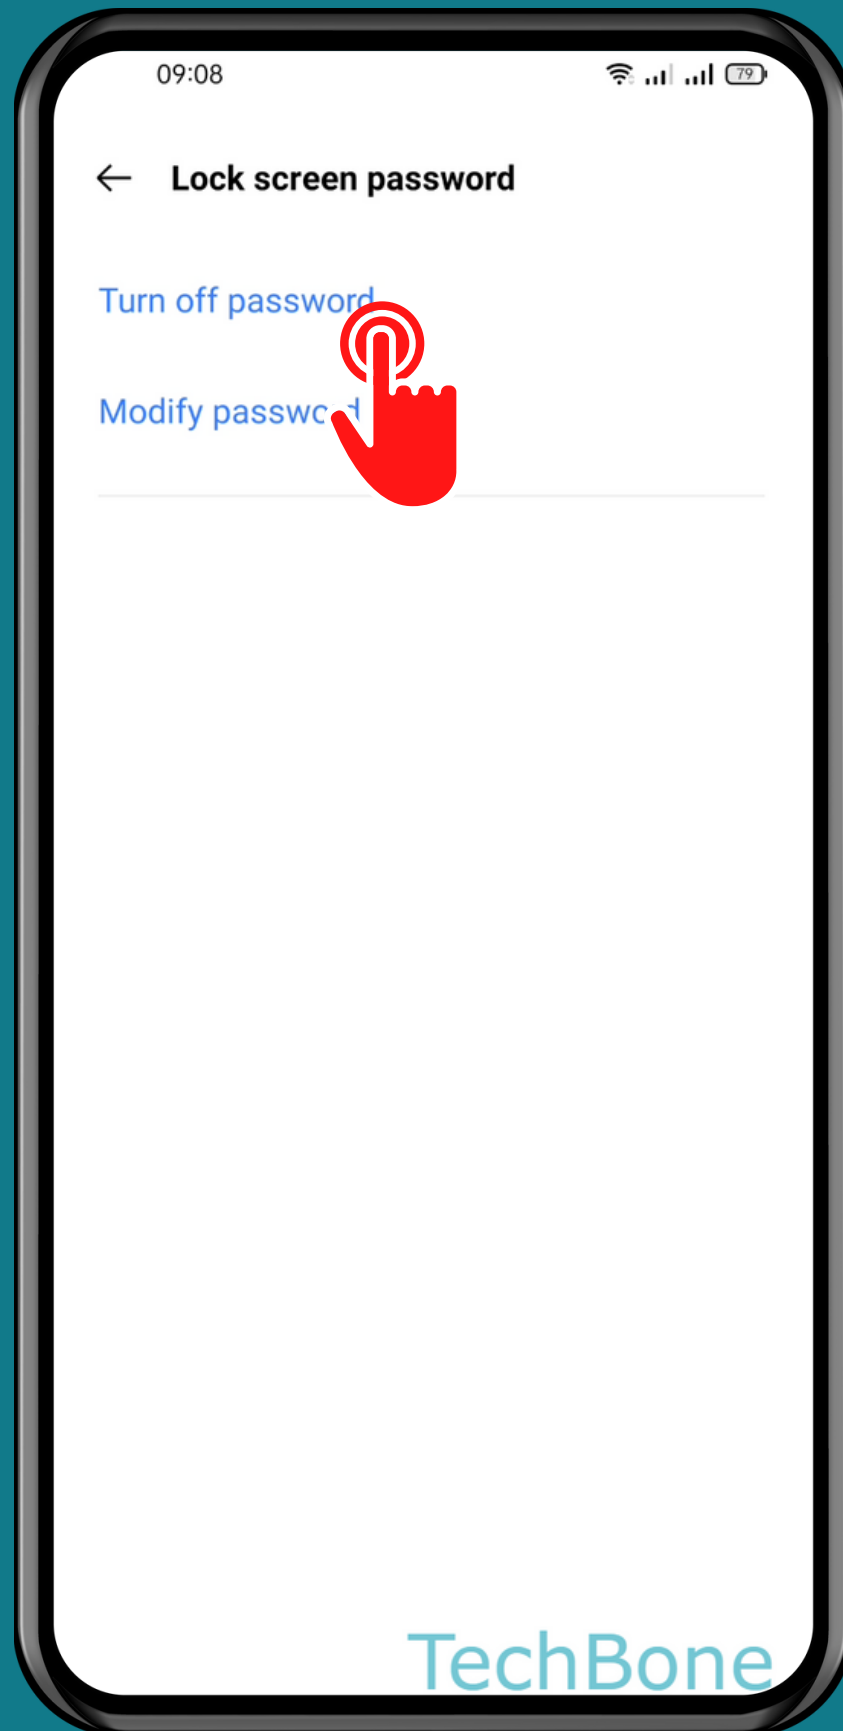

REALME

Android 11 - realme UI 2

HOW TO TURN OFF SCREEN LOCK

TechBone

Tap on
Settings

Tap on Password & biometrics

Tap on
Lock screen
password

Tap on
Turn off password

Tap on
Disable

Done!