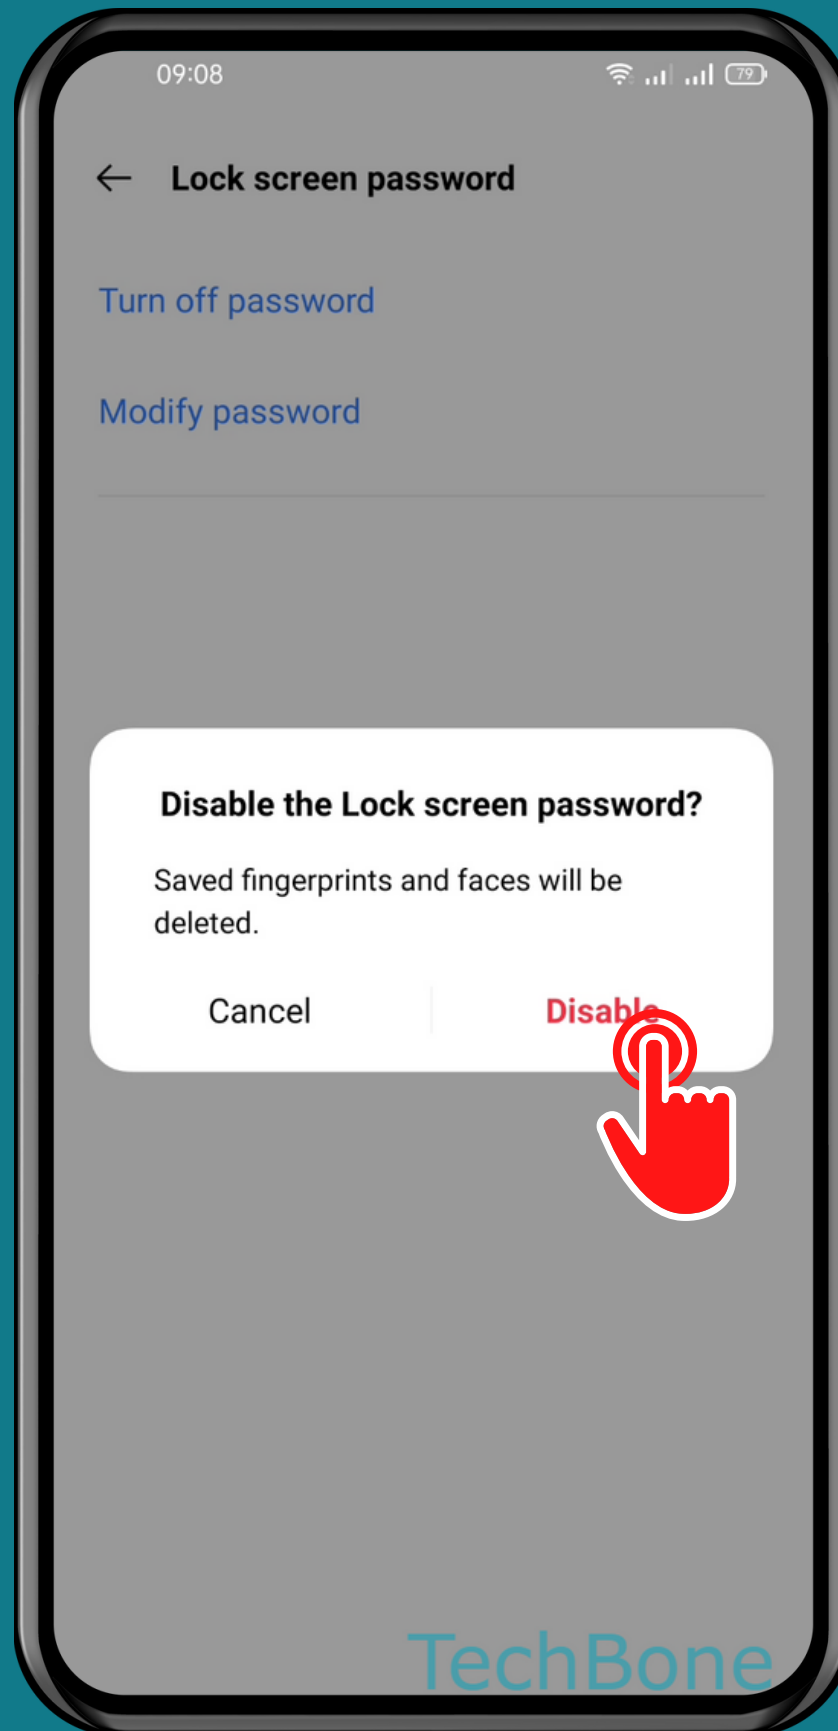

REALME

Android 11 - realme UI 2

HOW TO TURN OFF SCREEN LOCK

TechBone

Tap on
Settings

Tap on Password & biometrics

Tap on
Lock screen
password

Tap on
Turn off password

Tap on
Disable

Done!