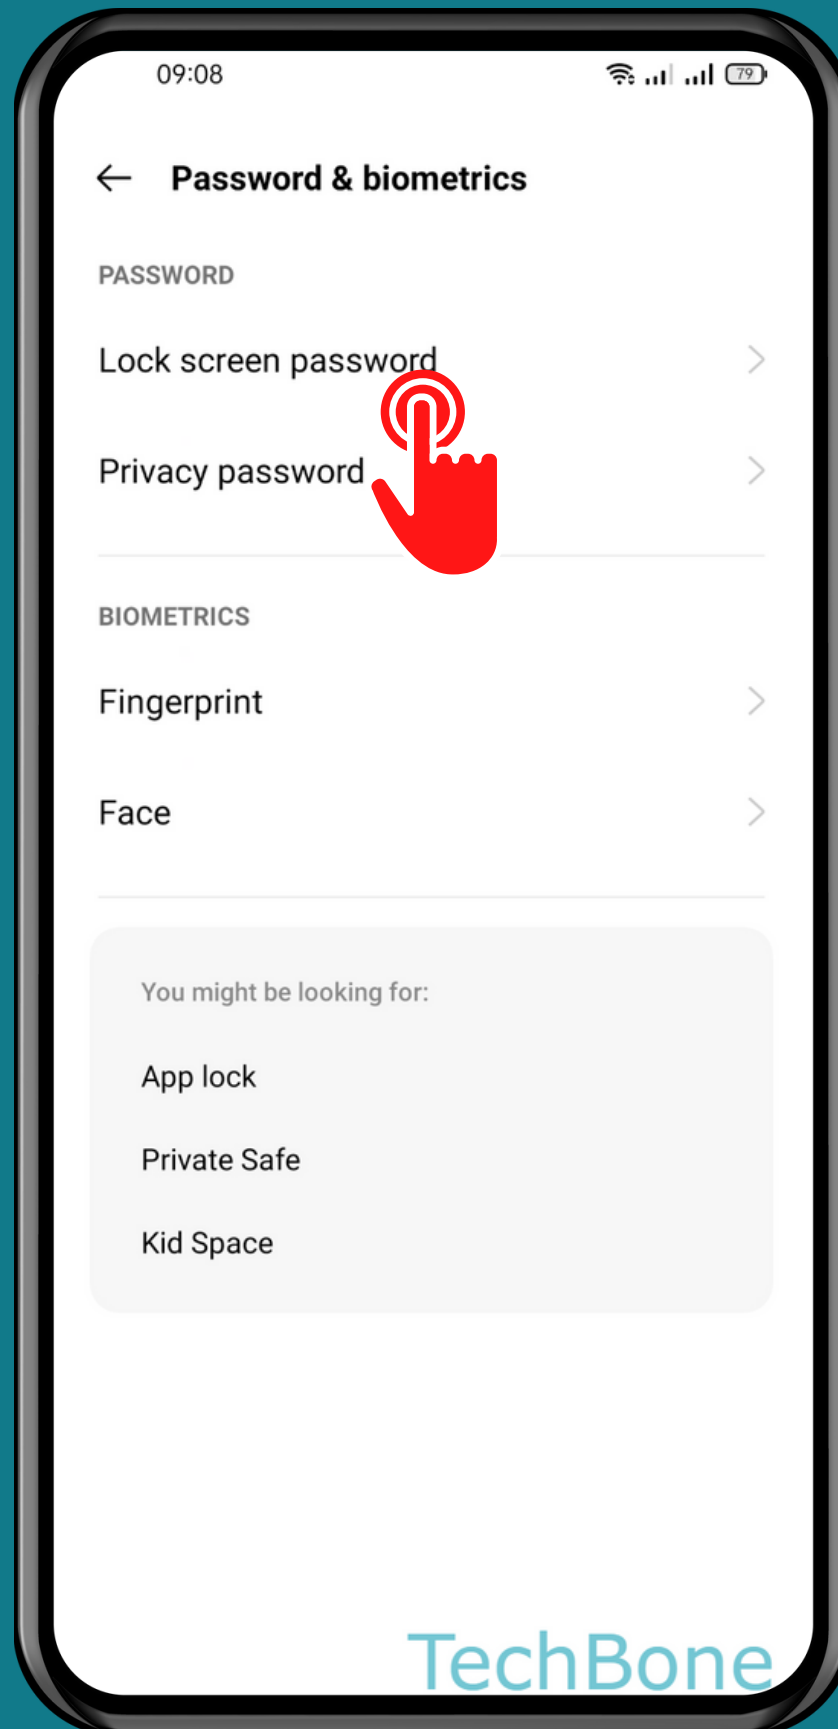

REALME

Android 11 - realme UI 2

HOW TO TURN OFF SCREEN LOCK

TechBone

Tap on
Settings

Tap on Password & biometrics

Tap on
Lock screen
password

Tap on
Turn off password

Tap on
Disable

Done!