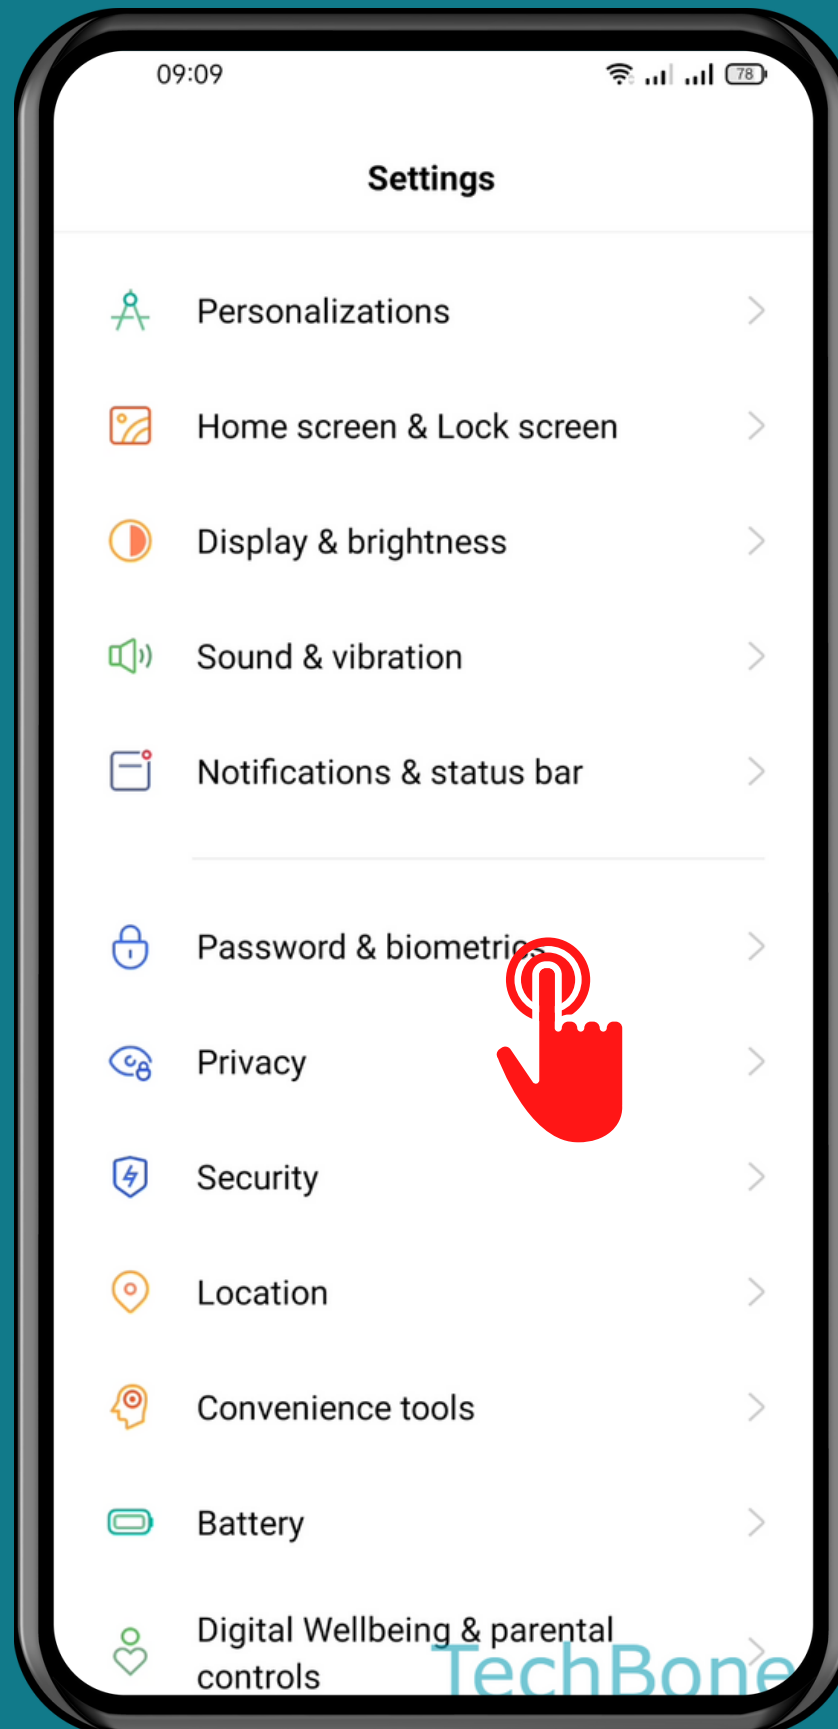

REALME

Android 11 - realme UI 2

HOW TO TURN OFF SCREEN LOCK

TechBone

Tap on
Settings

Tap on Password & biometrics

Tap on
Lock screen
password

Tap on
Turn off password

Tap on
Disable

Done!