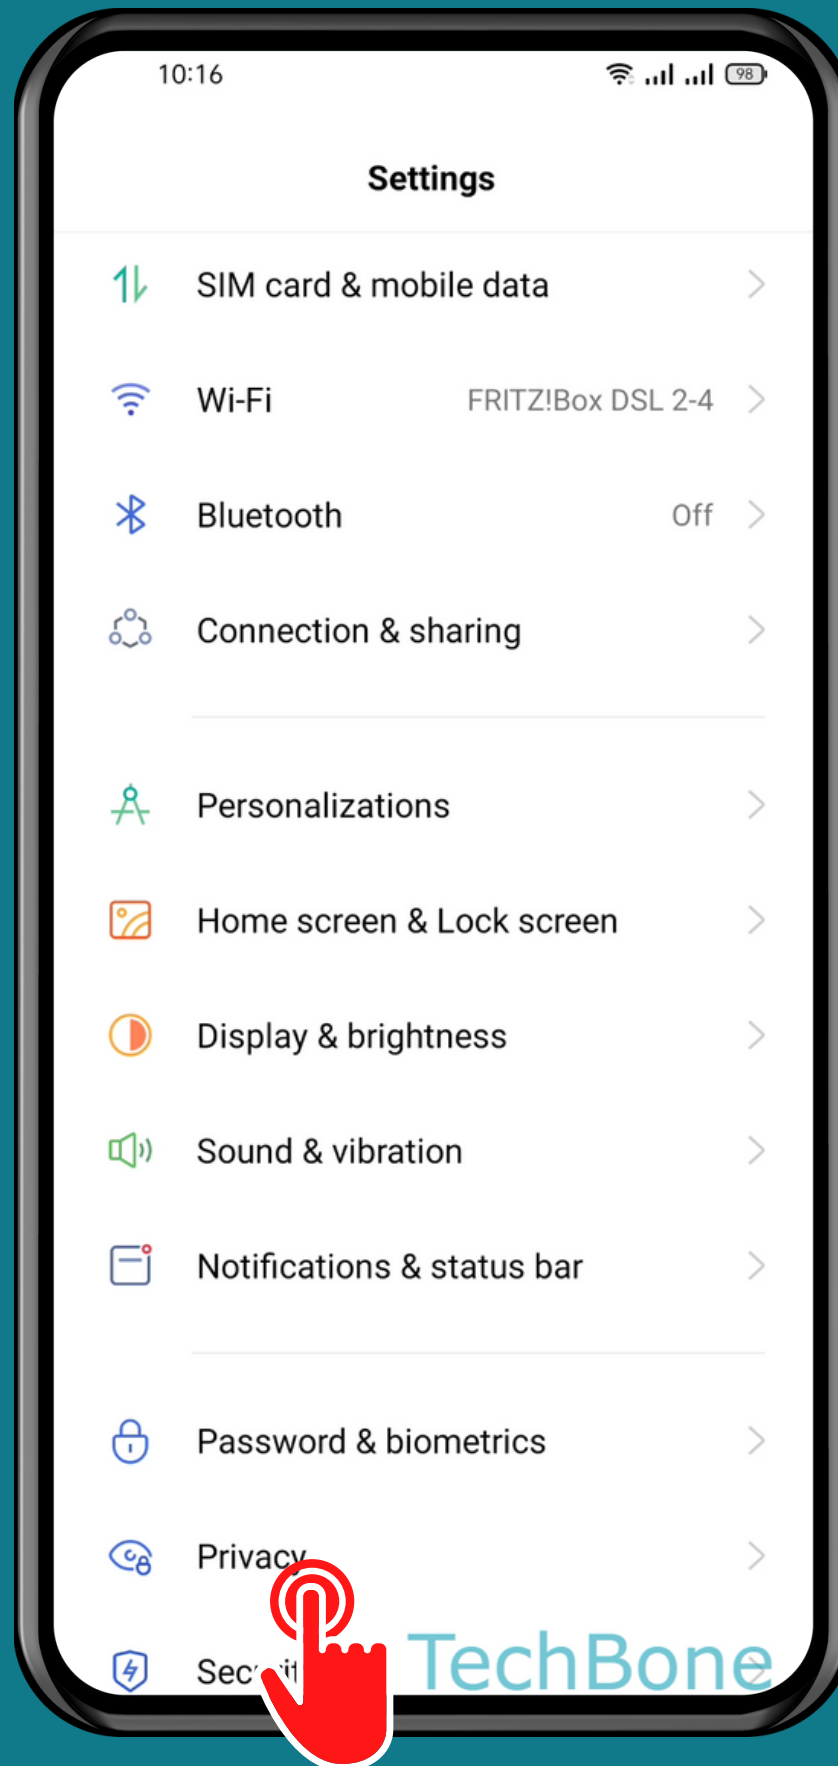

REALME

Android 11 - realme UI 2

HOW TO TURN ON APP LOCK

Tap on
Settings

Tap on Privacy

Tap on App lock

Turn On an App to lock it

Done!