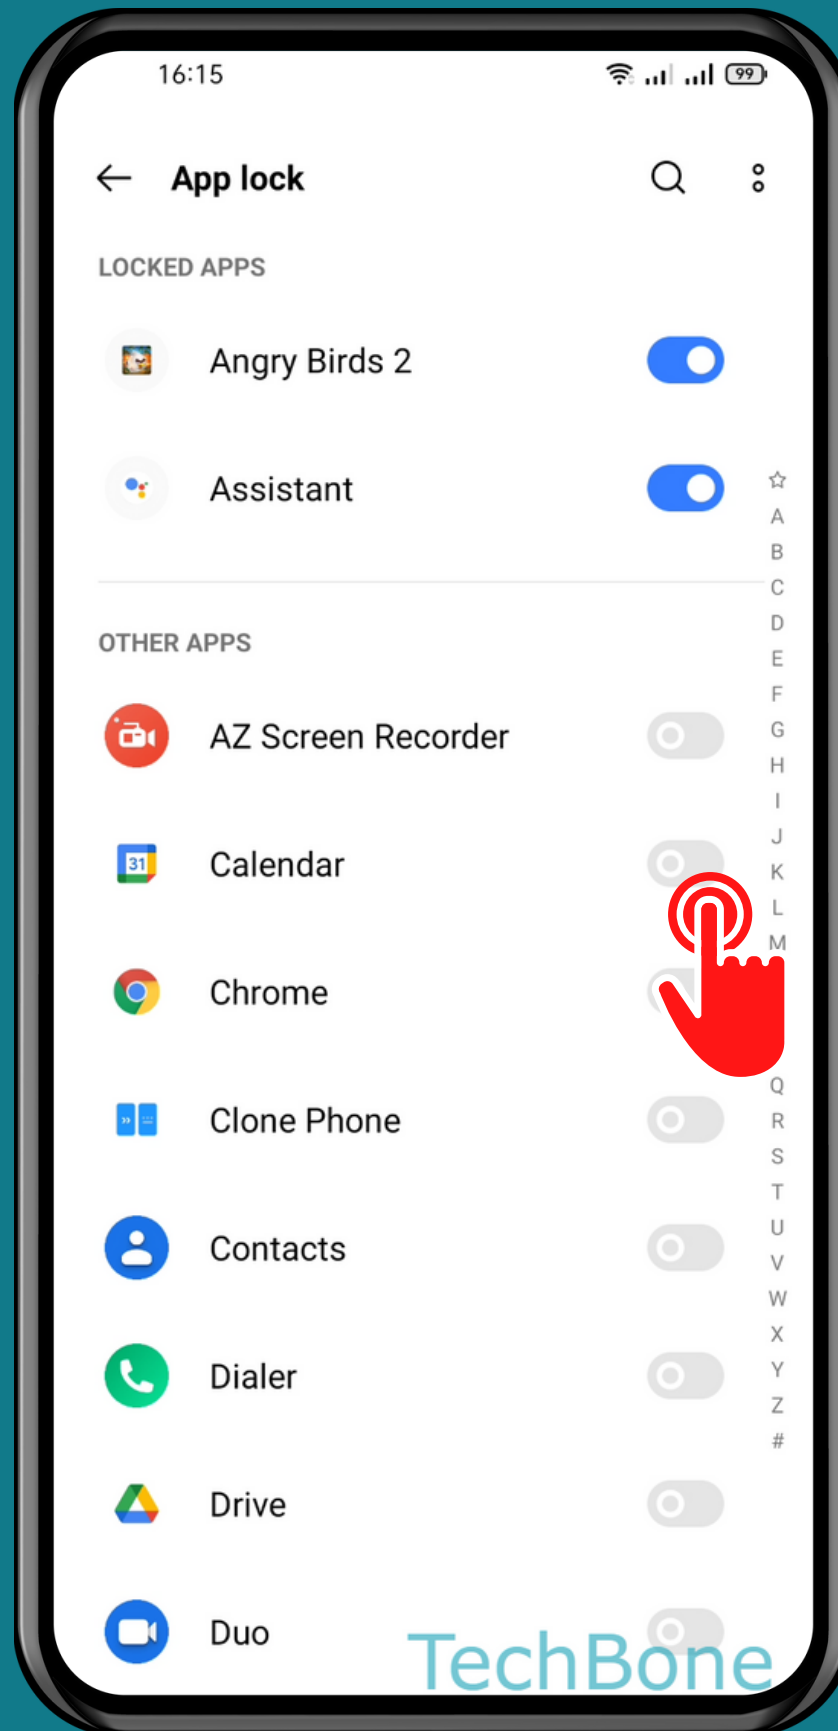

REALME

Android 11 - realme UI 2

HOW TO TURN ON APP LOCK

Tap on
Settings

Tap on Privacy

Tap on App lock

Turn On an App to lock it

Done!