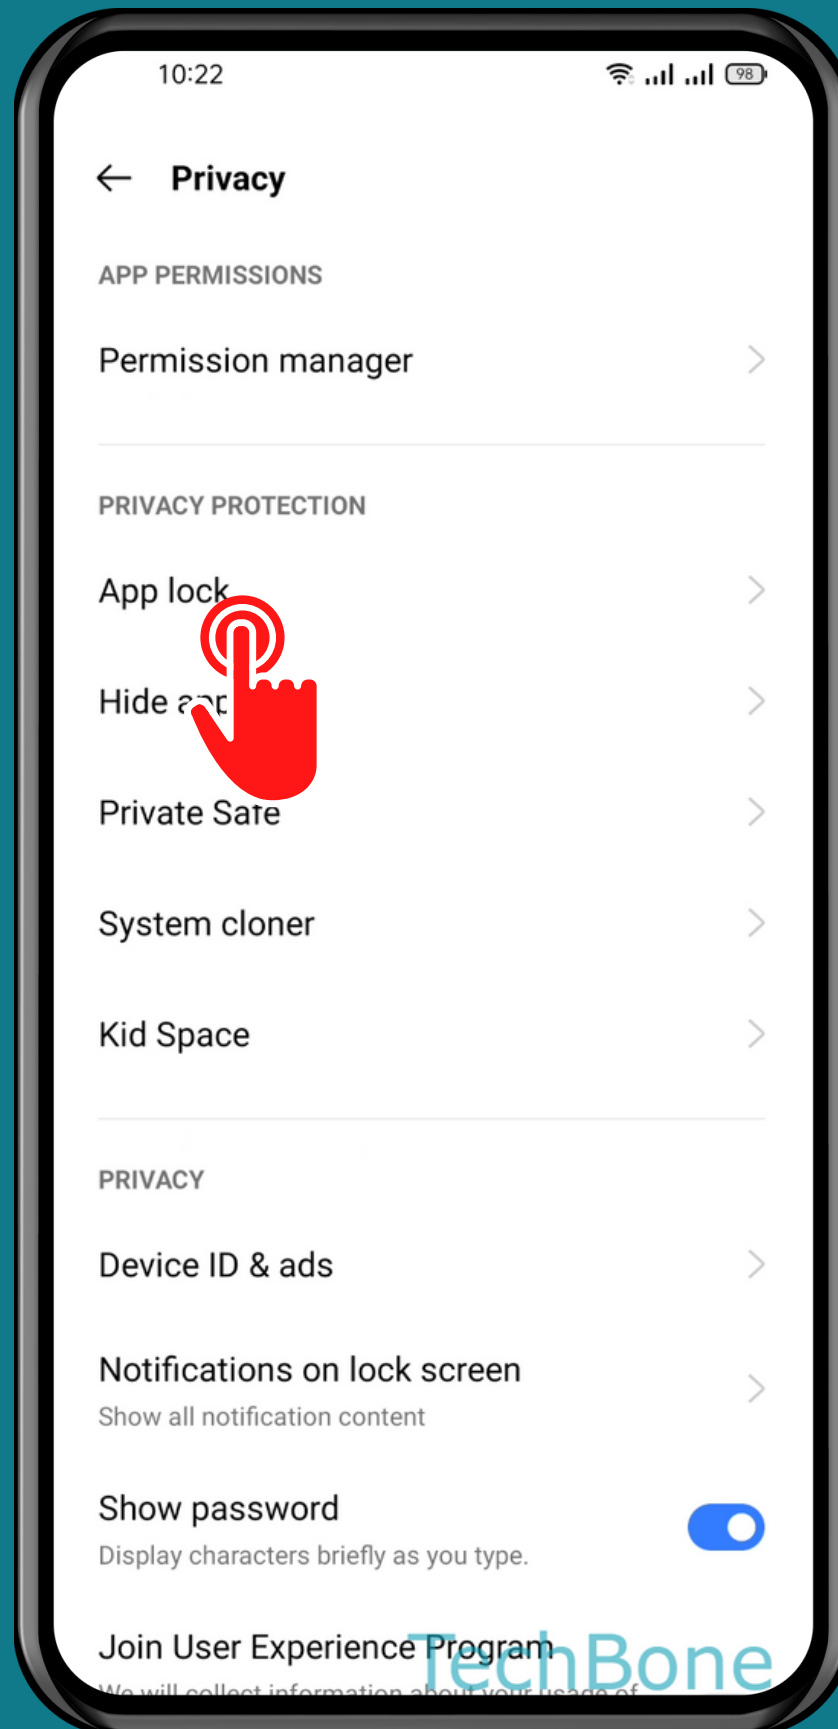

REALME

Android 11 - realme UI 2

HOW TO TURN ON APP LOCK

Tap on
Settings

Tap on Privacy

Tap on App lock

Turn On an App to lock it

Done!