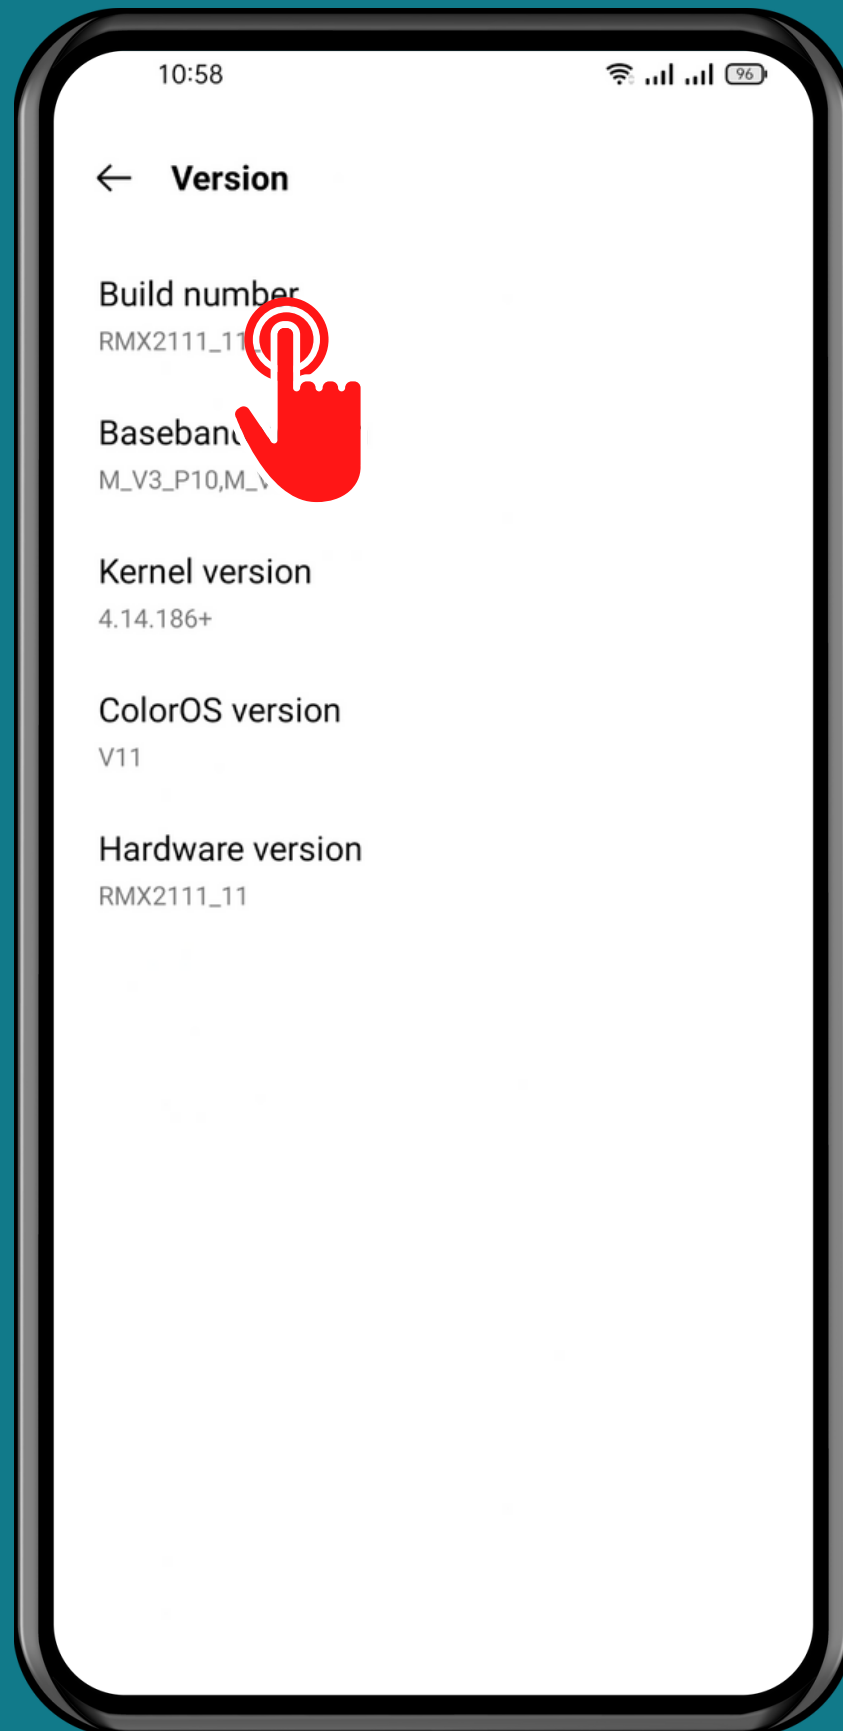

REALME

Android 11 - realme UI 2

HOW TO TURN ON DEVELOPER OPTIONS

Tap on
Settings

Tap on
About phone

Tap on Version

Tap **seven times** on
Build number

Done!