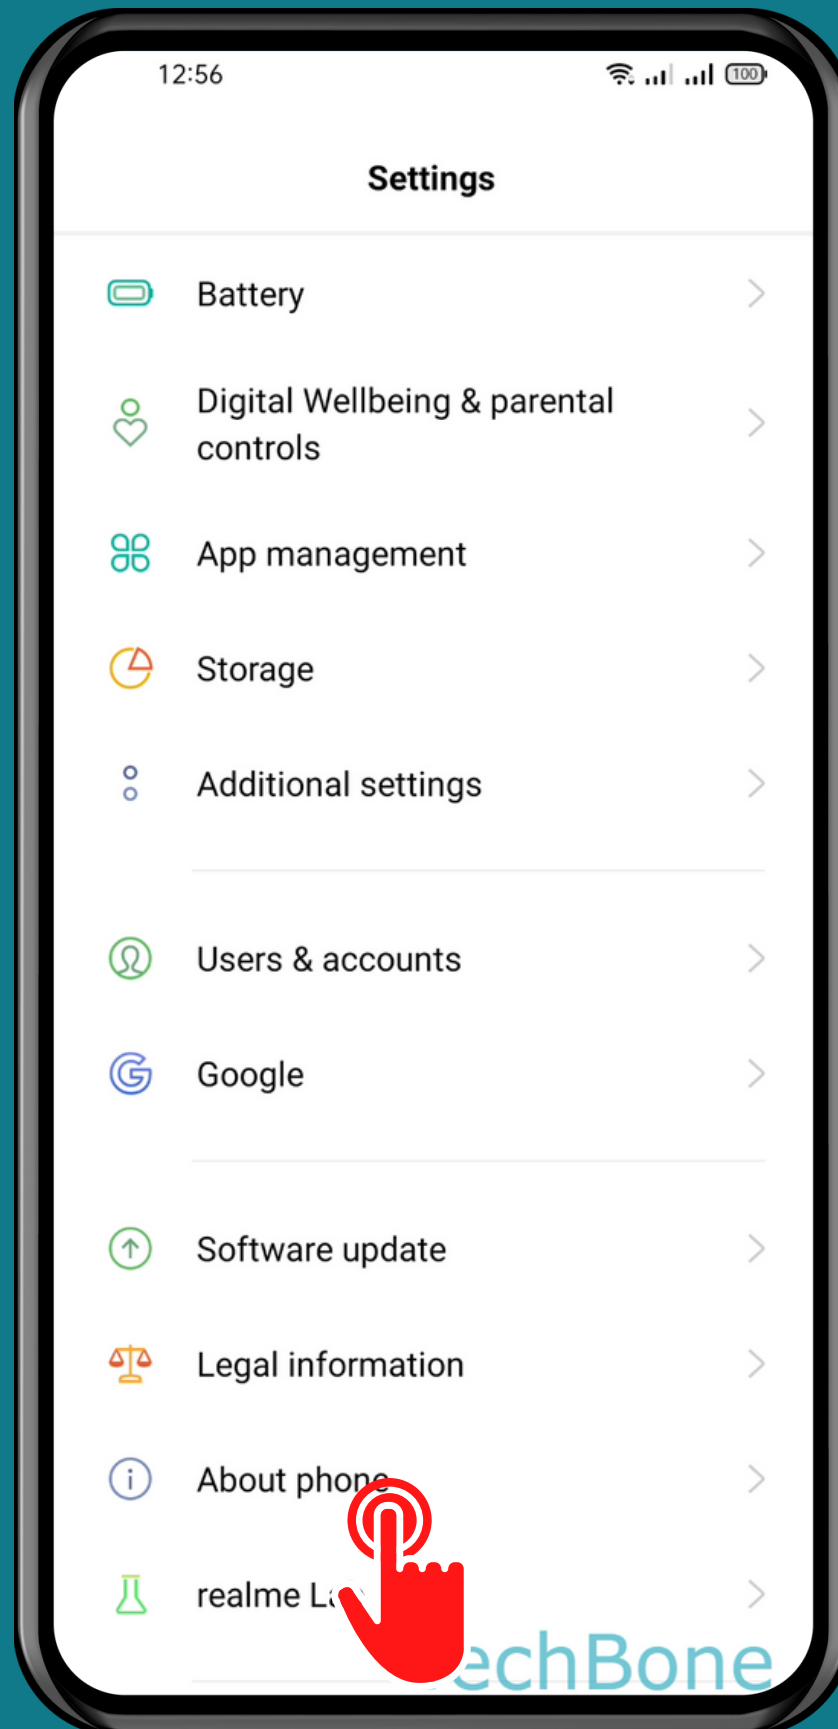

REALME

Android 11 - realme UI 2

HOW TO TURN ON DEVELOPER OPTIONS

Tap on
Settings

Tap on
About phone

Tap on Version

Tap **seven times** on
Build number

Done!