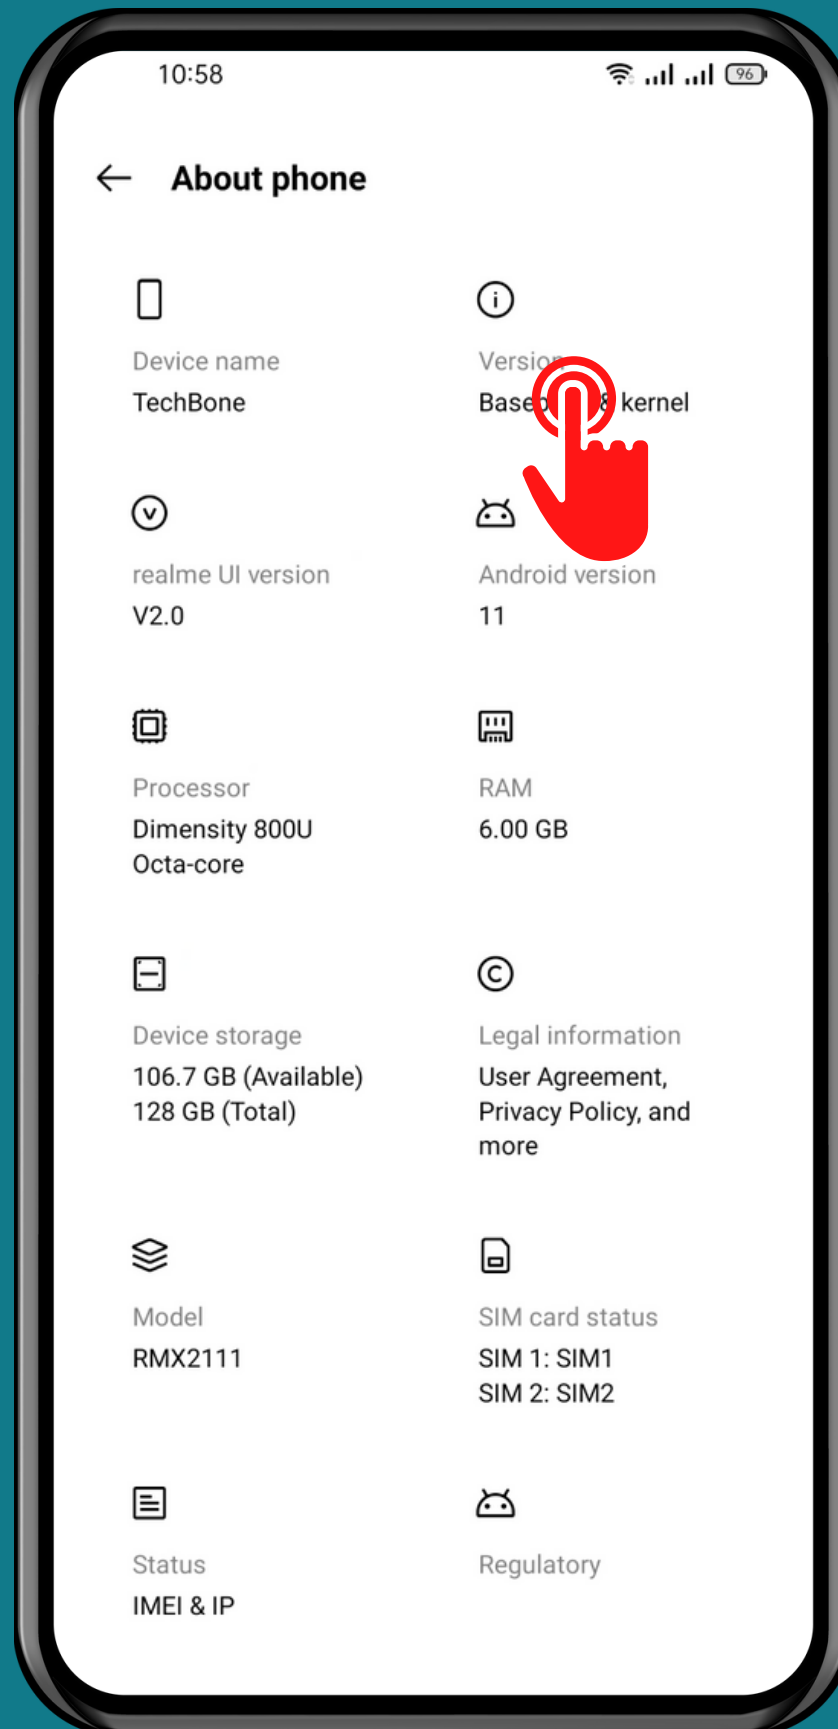

REALME

Android 11 - realme UI 2

HOW TO TURN ON DEVELOPER OPTIONS

Tap on
Settings

Tap on
About phone

Tap on Version

Tap **seven times** on
Build number

Done!