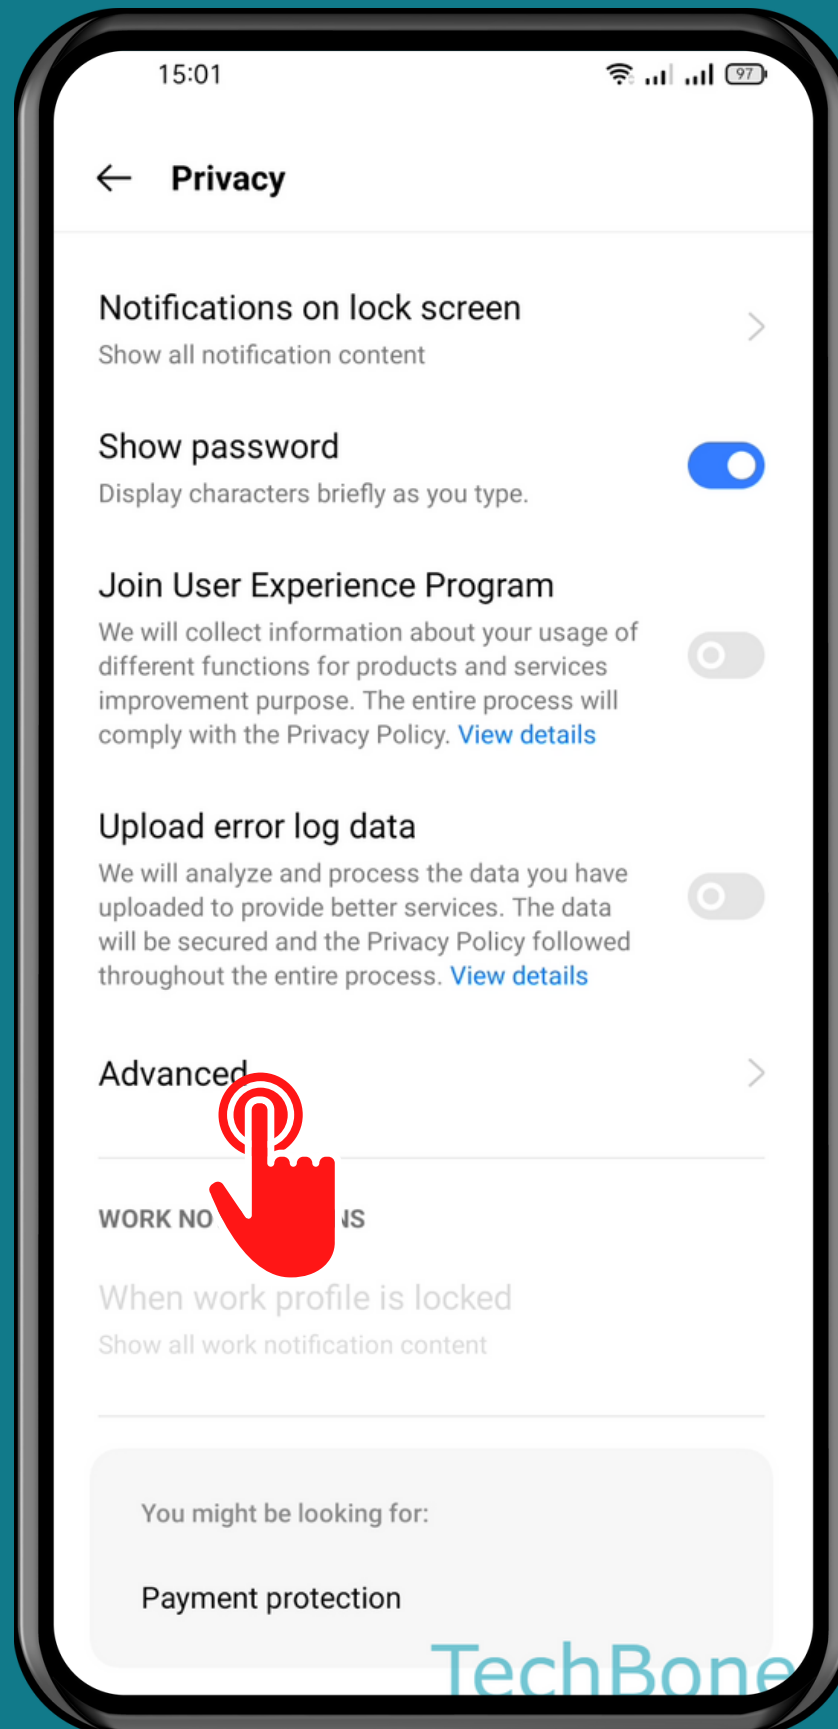

REALME

Android 11 - realme UI 2

HOW TO TURN ON/OFF "USAGE & DIAGNOSTICS"

Tap on
Settings

Tap on Privacy

Tap on
Advanced

Tap on Usage & diagnostics

Turn On/Off Usage & diagnostics