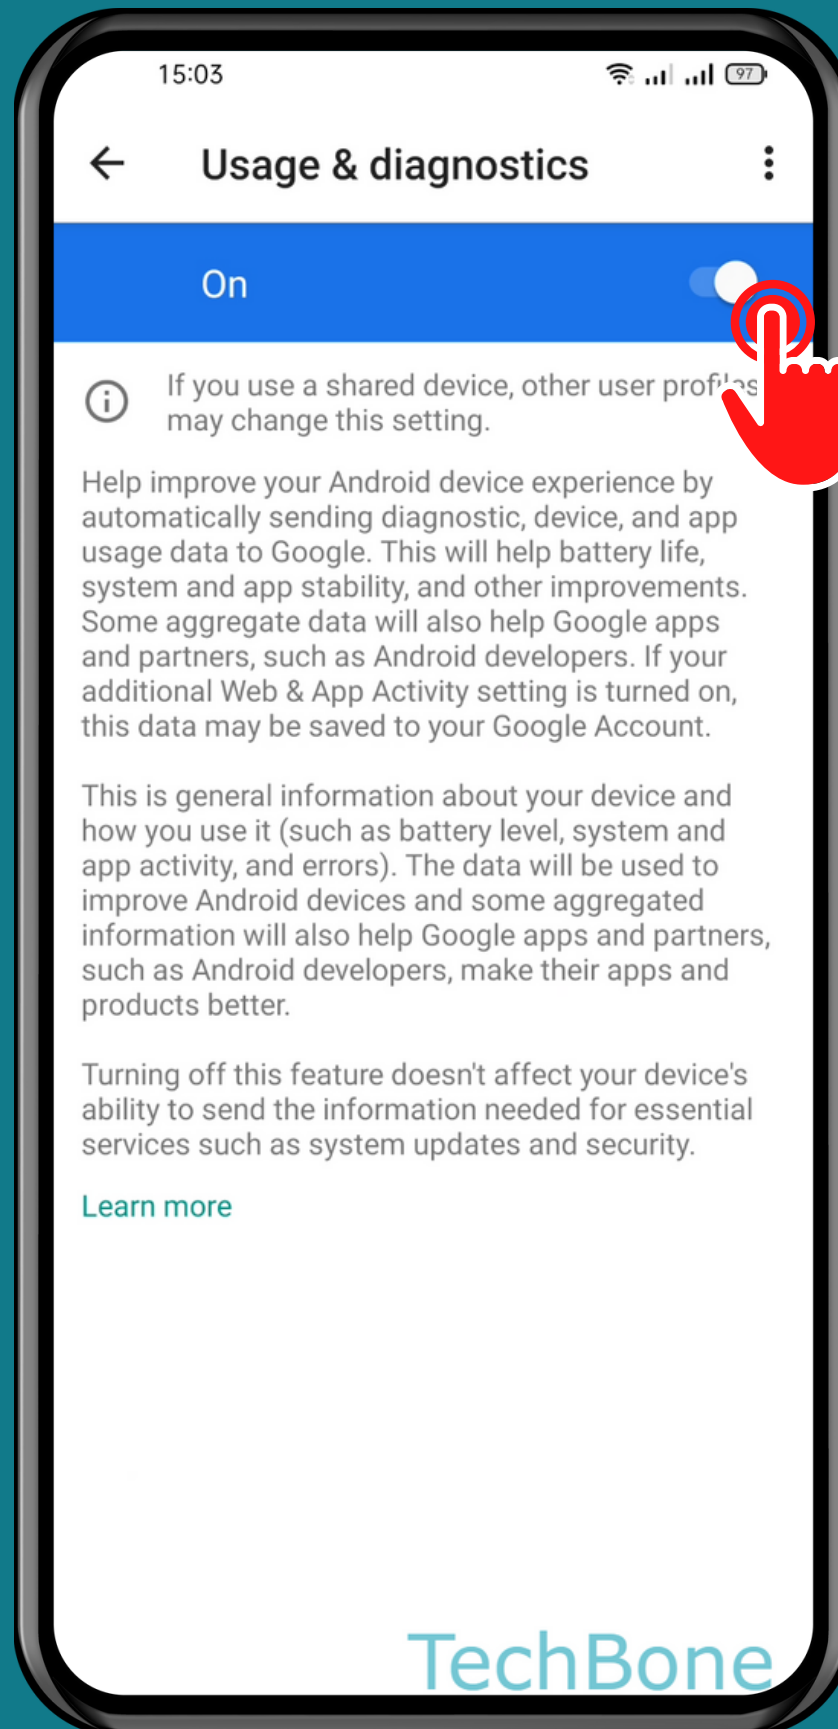

REALME

Android 11 - realme UI 2

HOW TO TURN ON/OFF "USAGE & DIAGNOSTICS"

Tap on
Settings

Tap on Privacy

Tap on
Advanced

Tap on Usage & diagnostics

Turn On/Off Usage & diagnostics