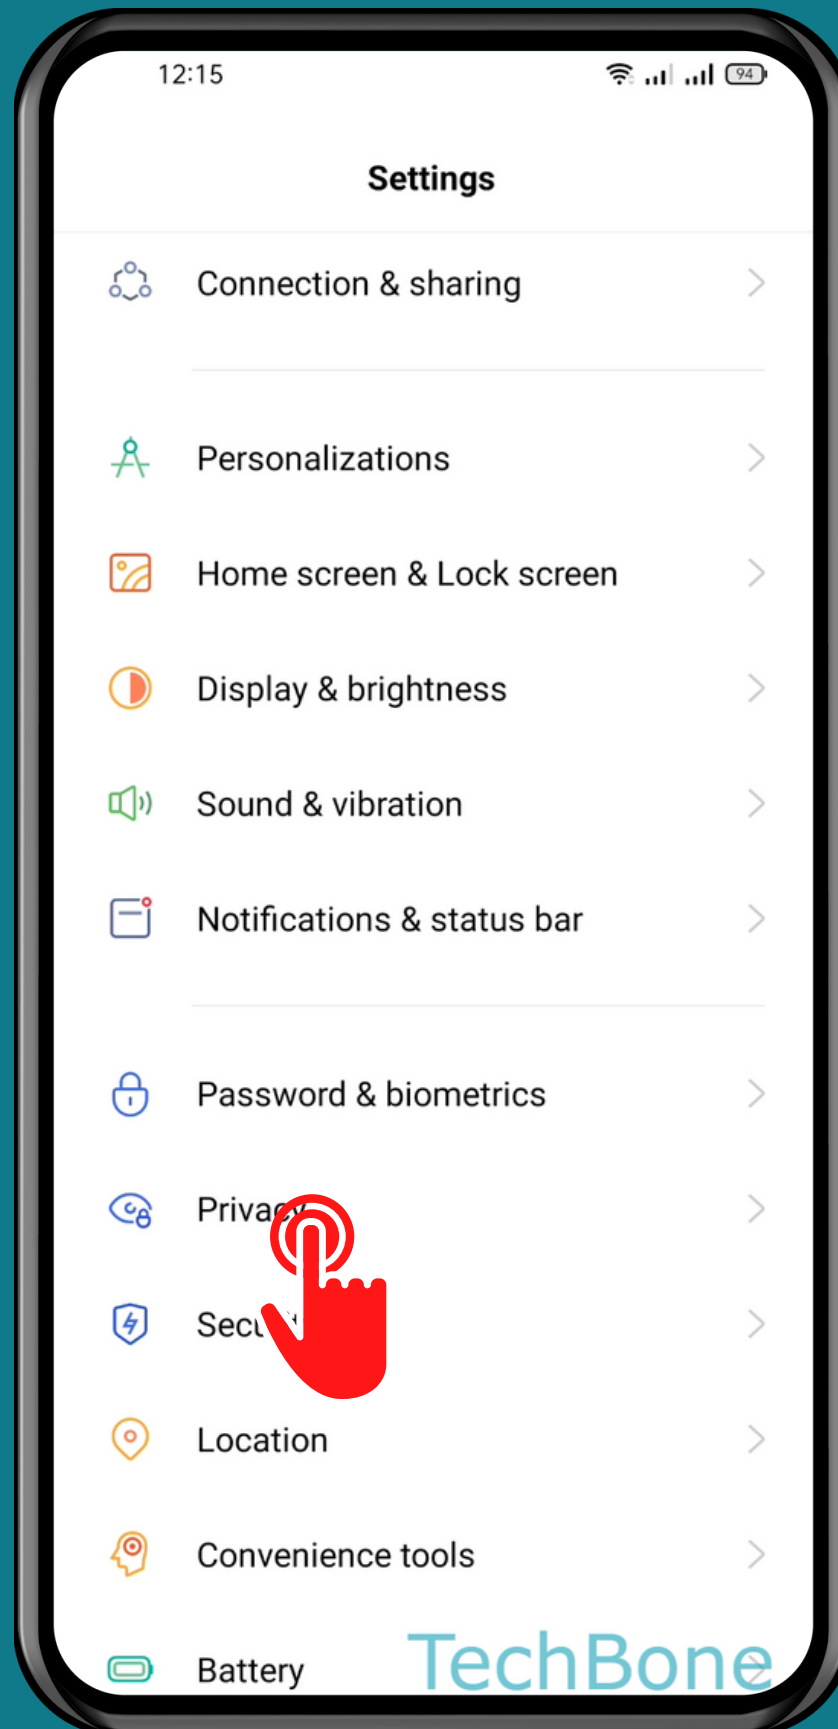

REALME

Android 11 - realme UI 2

HOW TO TURN ON/OFF "USAGE & DIAGNOSTICS"

Tap on
Settings

Tap on Privacy

Tap on
Advanced

Tap on Usage & diagnostics

Turn On/Off Usage & diagnostics