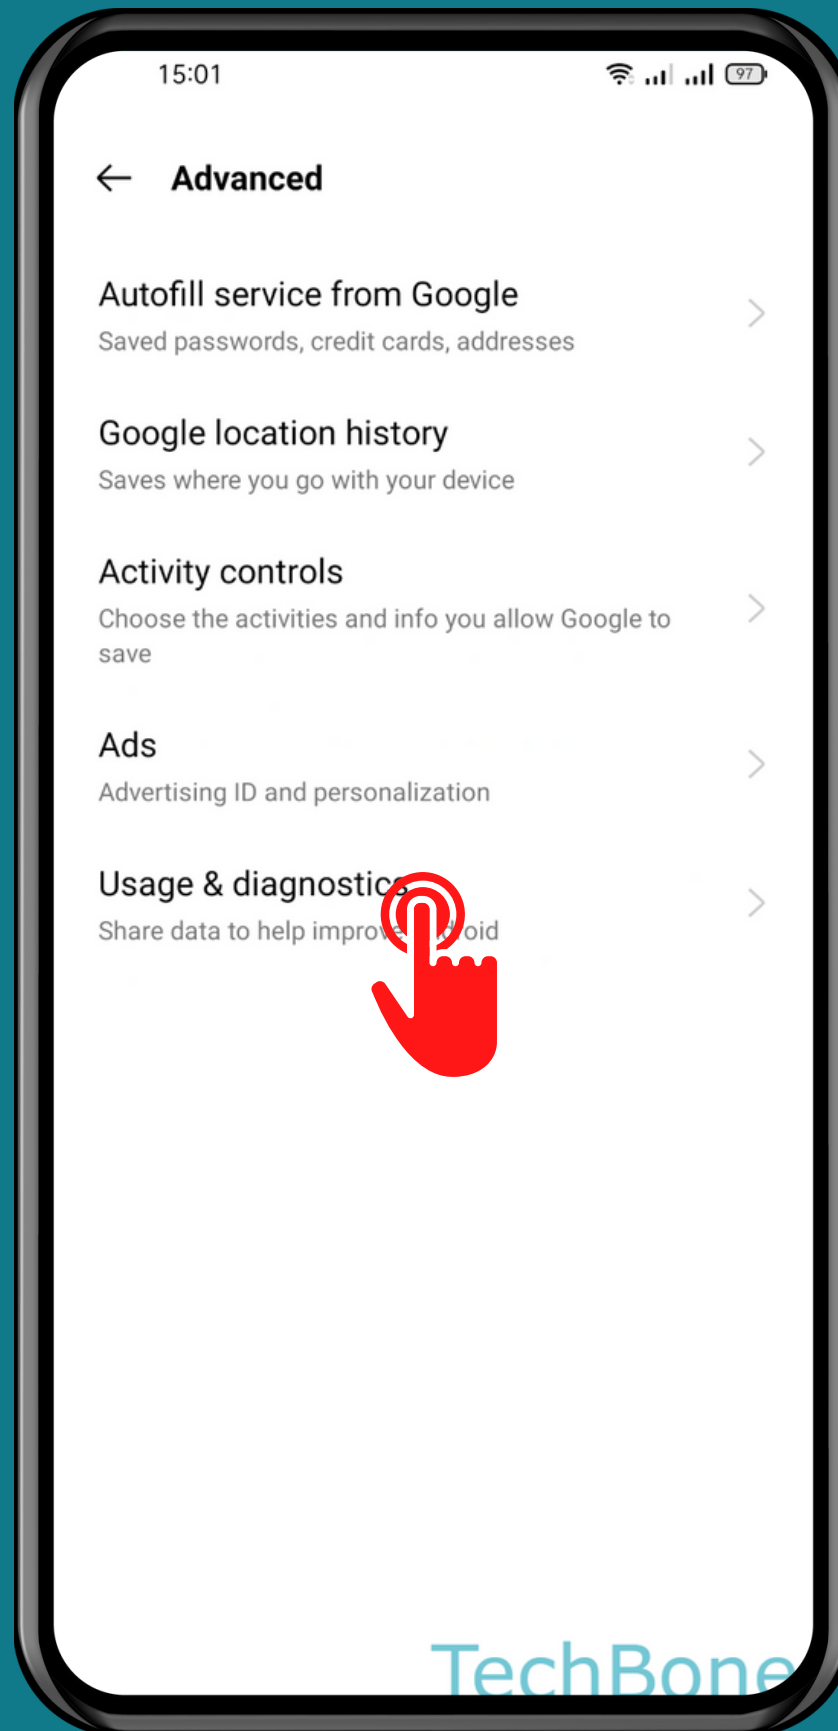

REALME

Android 11 - realme UI 2

HOW TO TURN ON/OFF "USAGE & DIAGNOSTICS"

Tap on
Settings

Tap on Privacy

Tap on
Advanced

Tap on Usage & diagnostics

Turn On/Off Usage & diagnostics