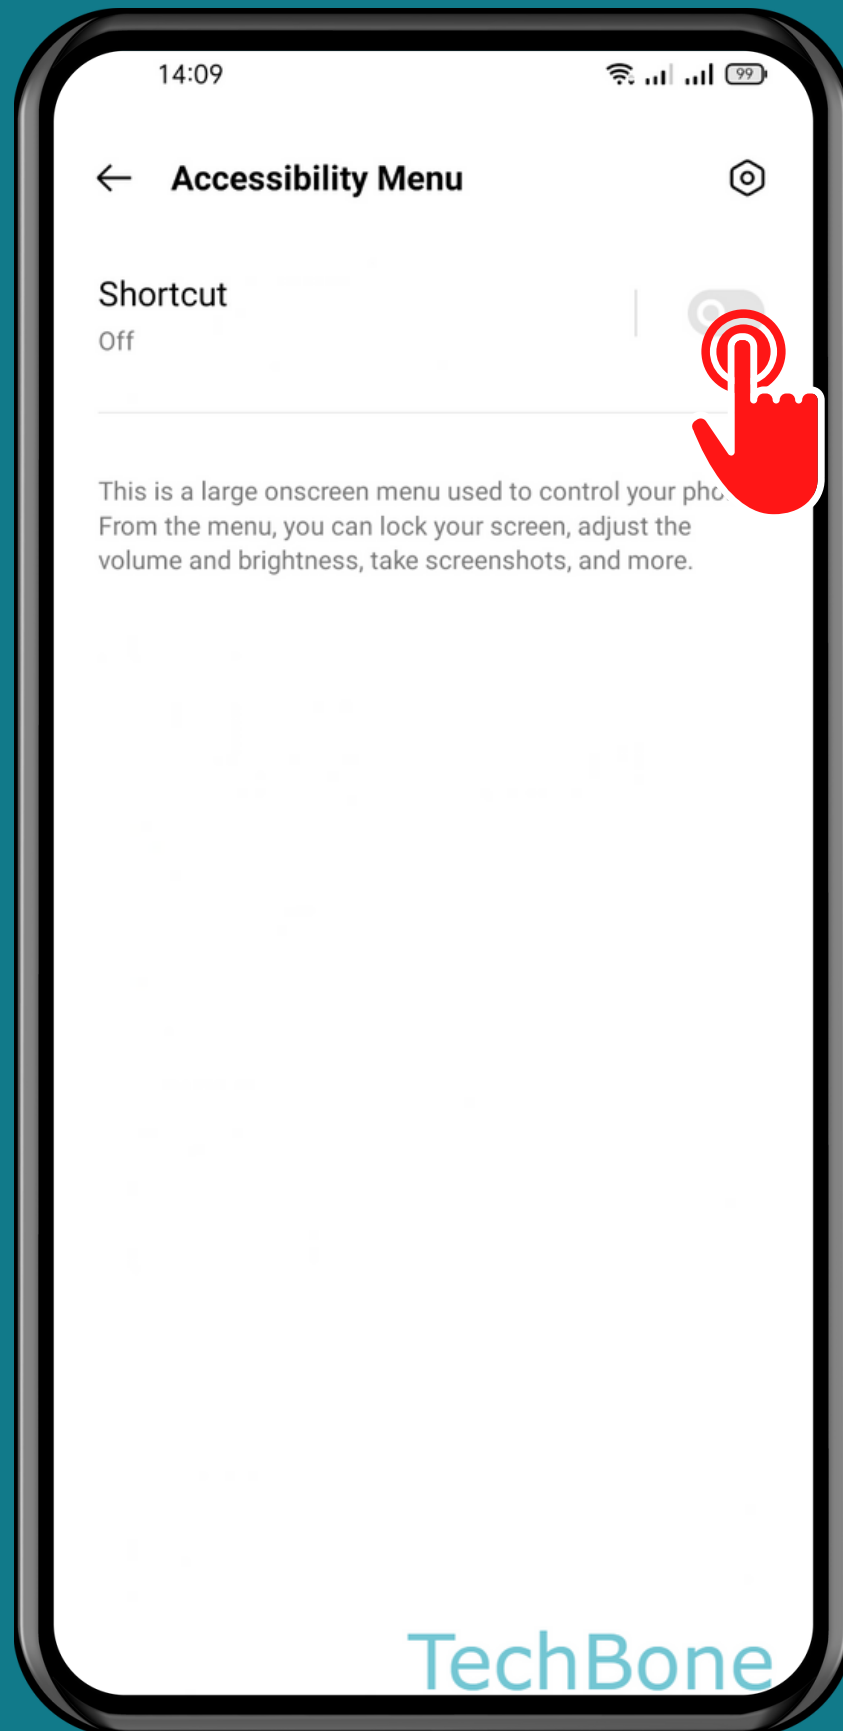

Turn On/Off Shortcut