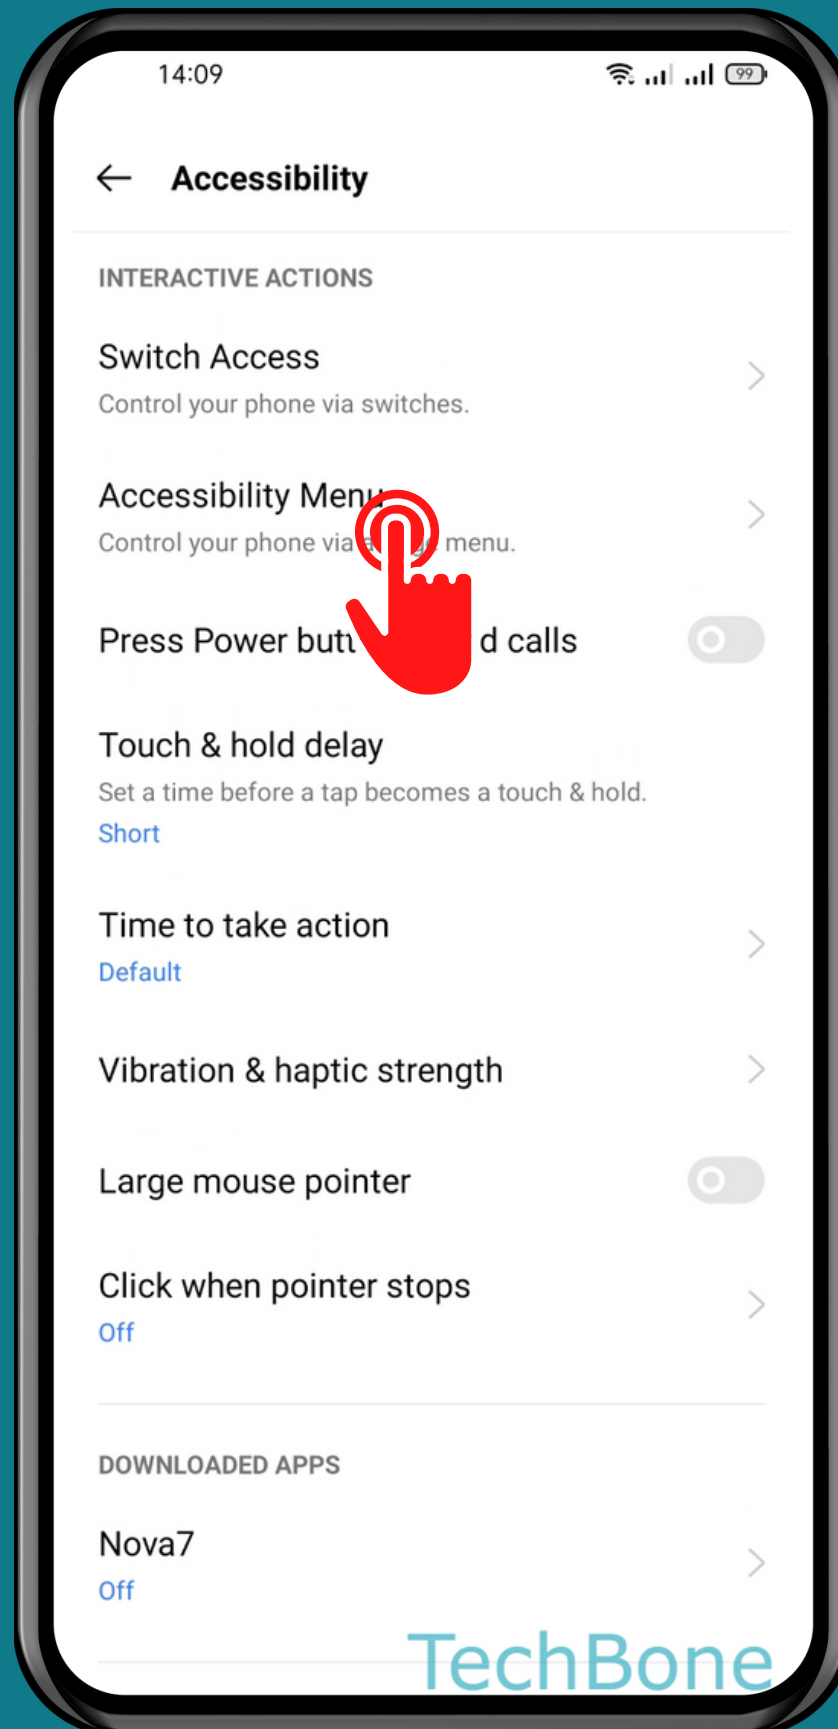

# HOW TO TURN ON/OFF ACCESSIBILITY MENU

Tap on  
Settings

# Tap on Additional settings

# Tap on Accessibility