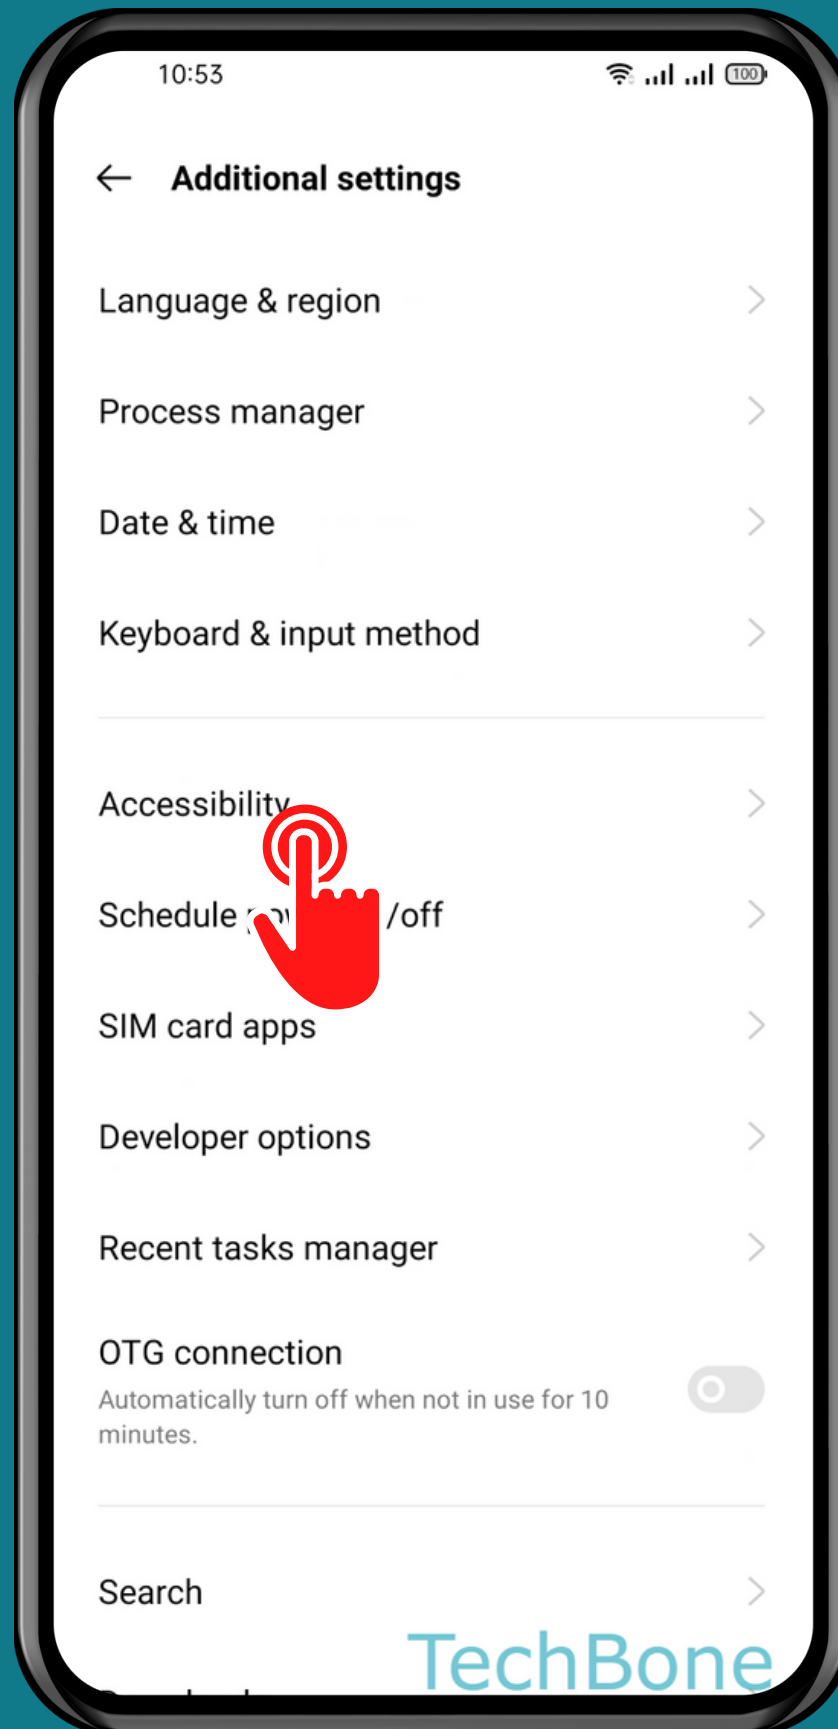

REALME

Android 11 - realme UI 2

# HOW TO TURN ON/OFF ACCESSIBILITY MENU

Tap on  
Settings

# Tap on Additional settings