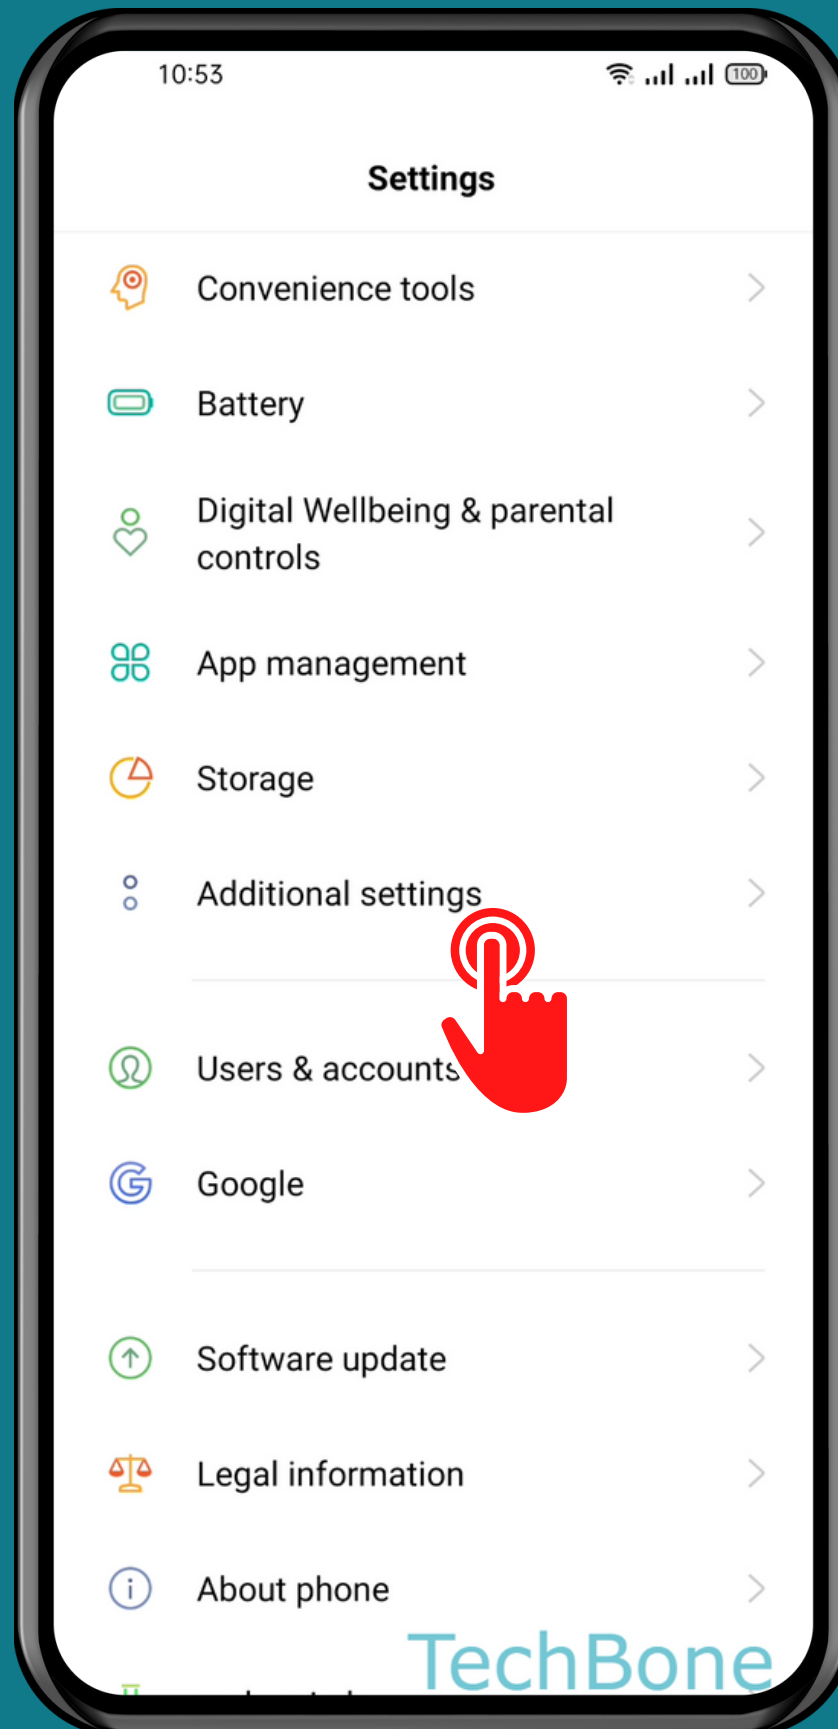

REALME

Android 11 - realme UI 2

# HOW TO TURN ON/OFF ACCESSIBILITY MENU

Tap on  
Settings

# Tap on Additional settings

# Tap on Accessibility