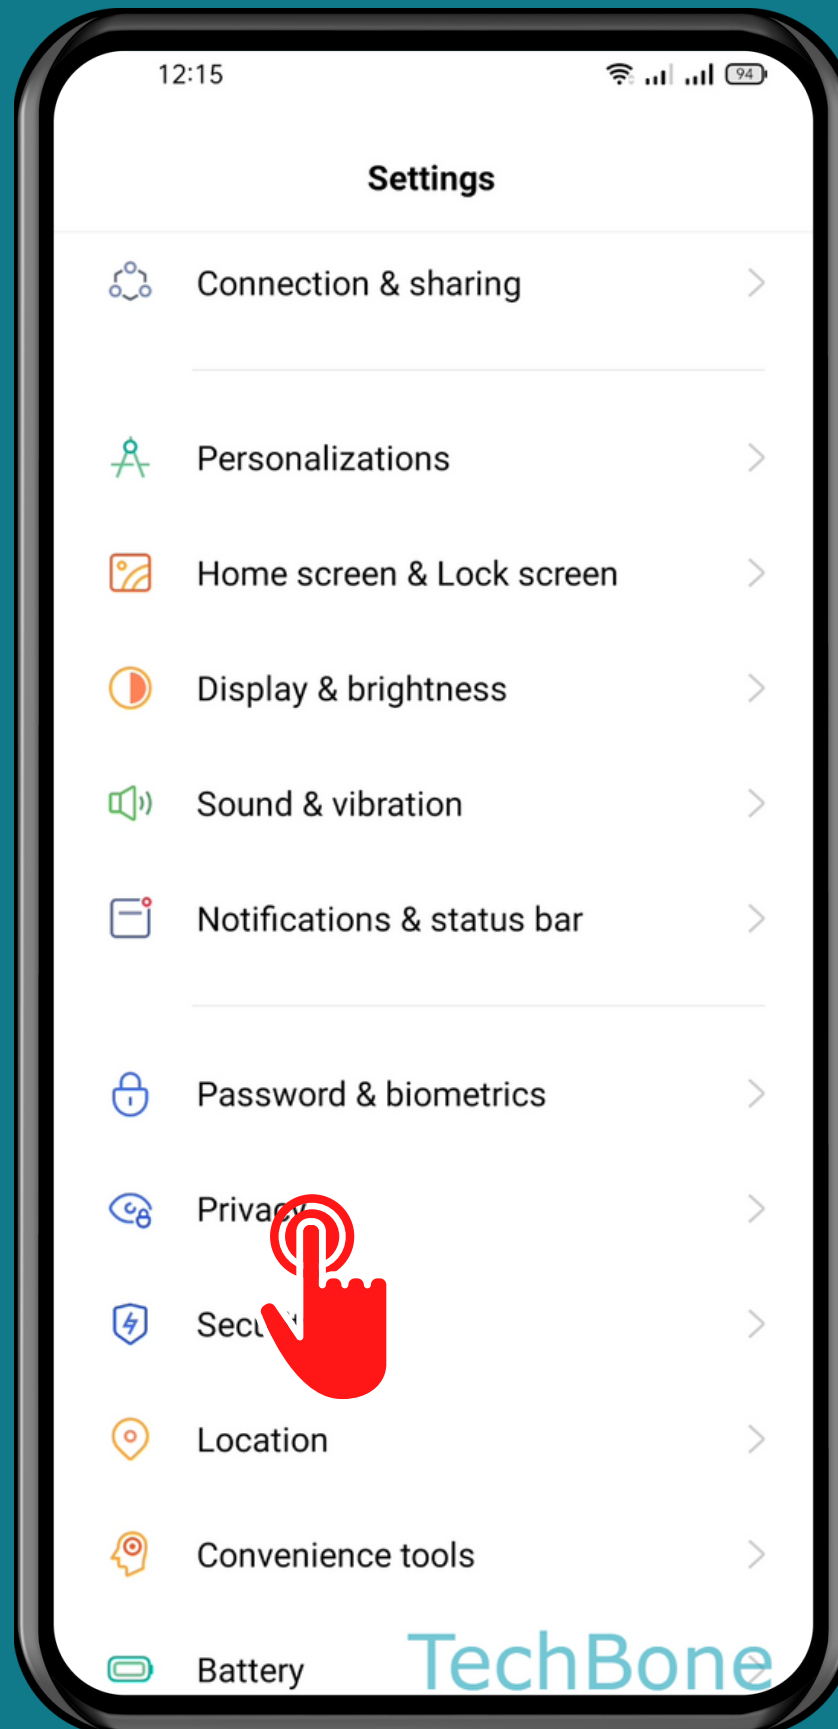

REALME

Android 11 - realme UI 2

HOW TO TURN ON/OFF ACTIVITY CONTROLS

Tap on
Settings

Tap on Privacy

Tap on
Advanced

TechBone

Tap on Activity controls