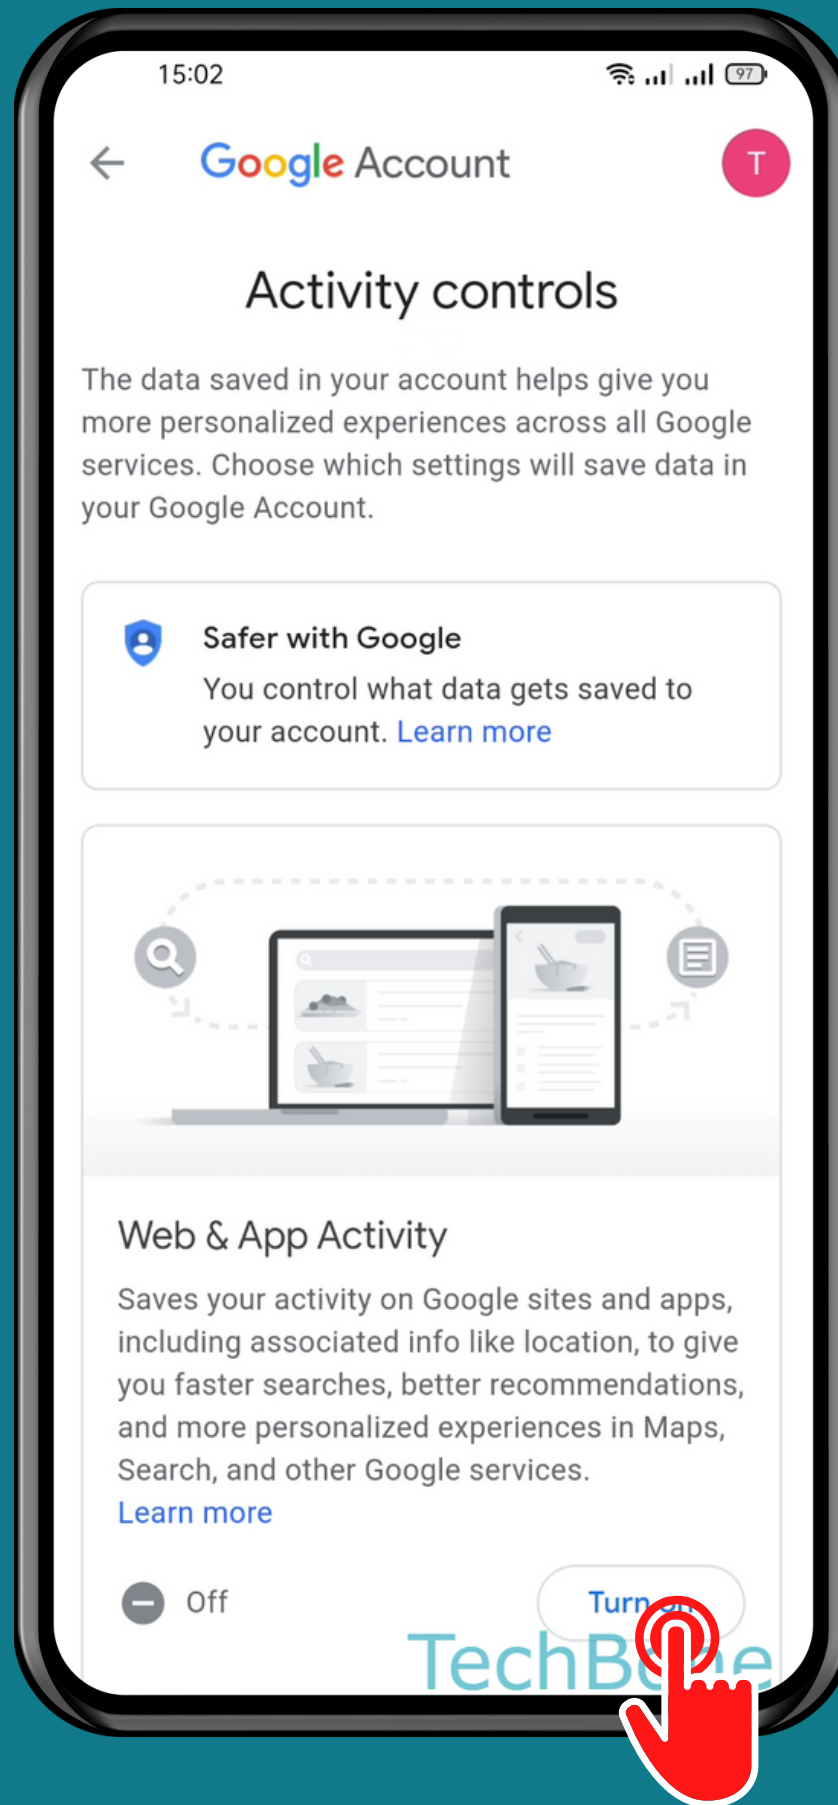

REALME

Android 11 - realme UI 2

HOW TO TURN ON/OFF ACTIVITY CONTROLS

Tap on
Settings

Tap on Privacy

Tap on
Advanced

TechBone

Tap on Activity controls