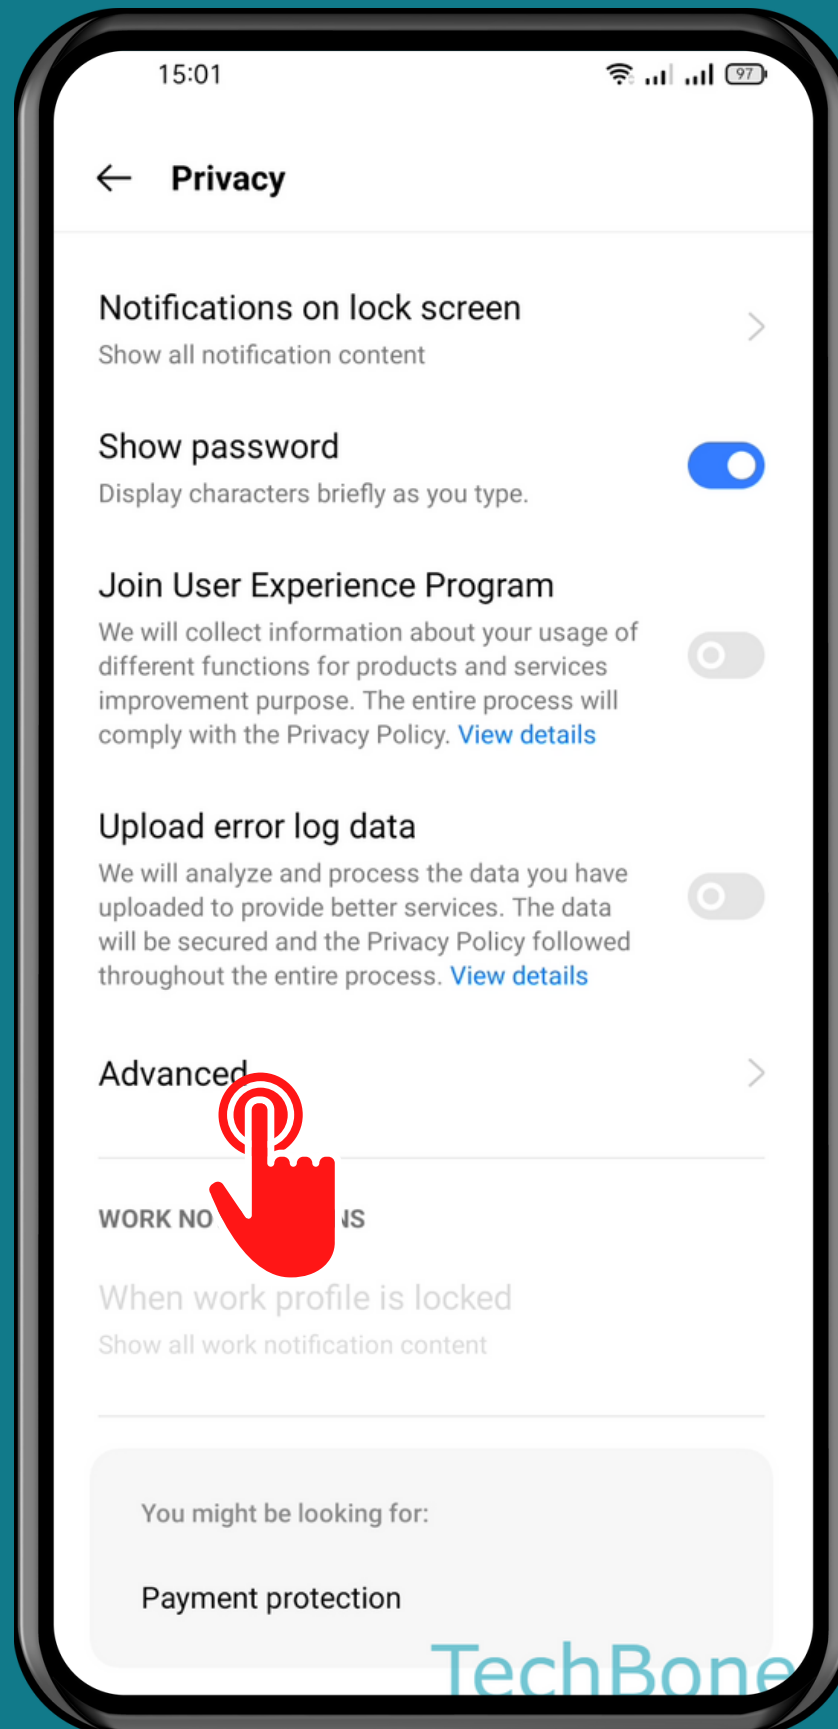

REALME

Android 11 - realme UI 2

HOW TO TURN ON/OFF ACTIVITY CONTROLS

Tap on
Settings

Tap on Privacy

Tap on
Advanced

TechBone

Tap on Activity controls