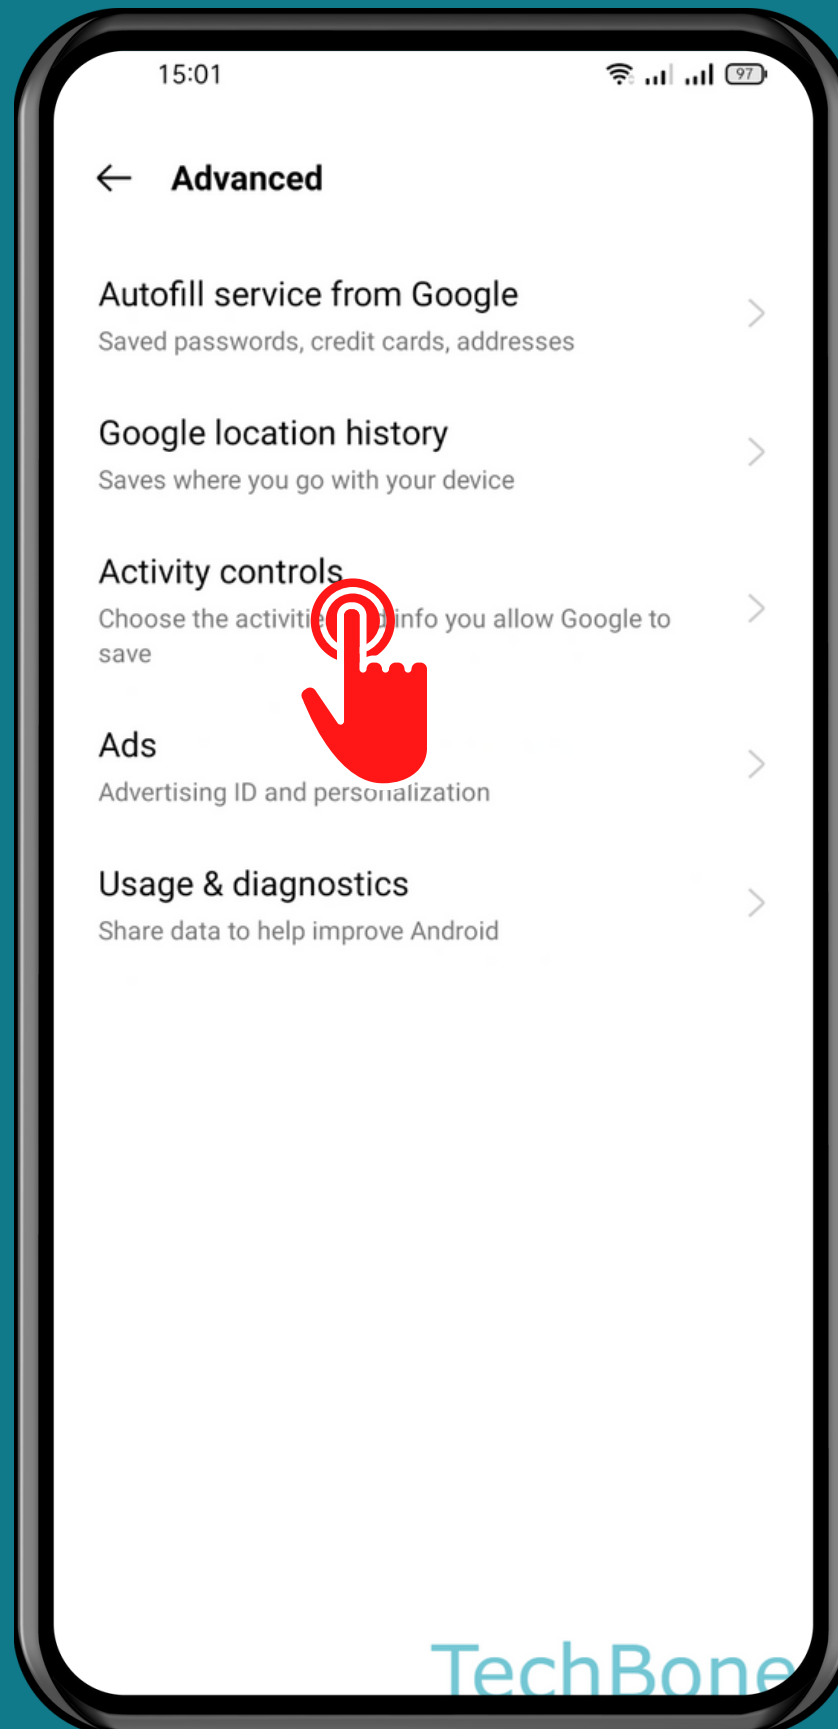

REALME

Android 11 - realme UI 2

HOW TO TURN ON/OFF ACTIVITY CONTROLS

Tap on
Settings

Tap on Privacy

Tap on
Advanced

TechBone

Tap on Activity controls