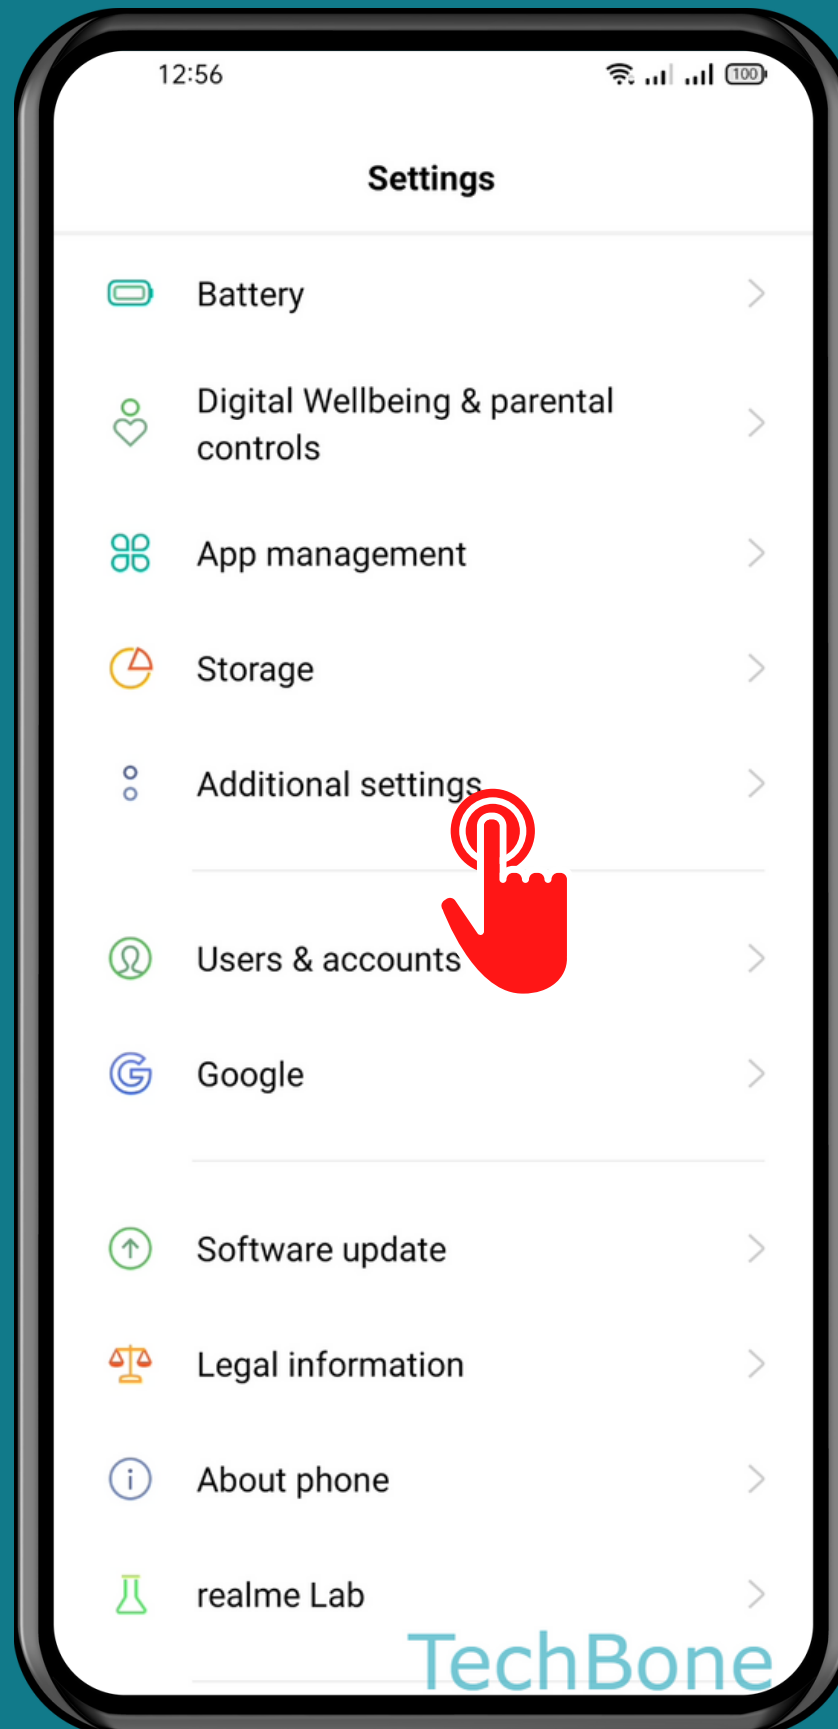

REALME

Android 11 - realme UI 2

HOW TO TURN ON/OFF AUTO-CAPITALIZATION

Tap on
Settings

Tap on Additional settings

Tap on Keyboard & input method

Tap on
Gboard

Tap on
Text correction