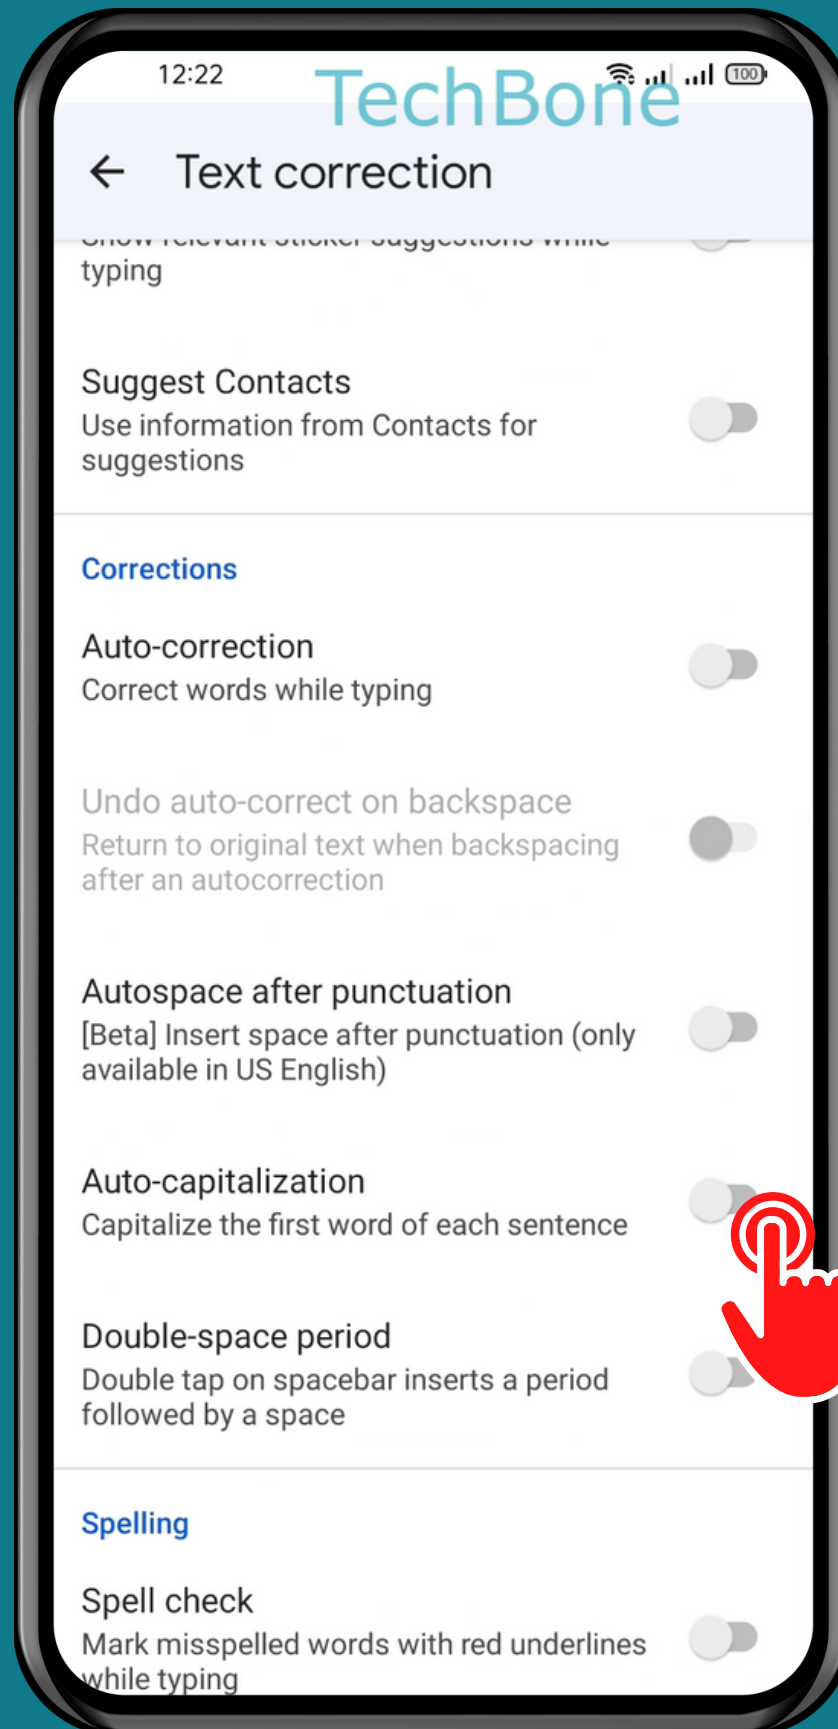

REALME

Android 11 - realme UI 2

HOW TO TURN ON/OFF AUTO-CAPITALIZATION

Tap on
Settings

Tap on Additional settings

Tap on Keyboard & input method

Tap on
Gboard

Tap on
Text correction