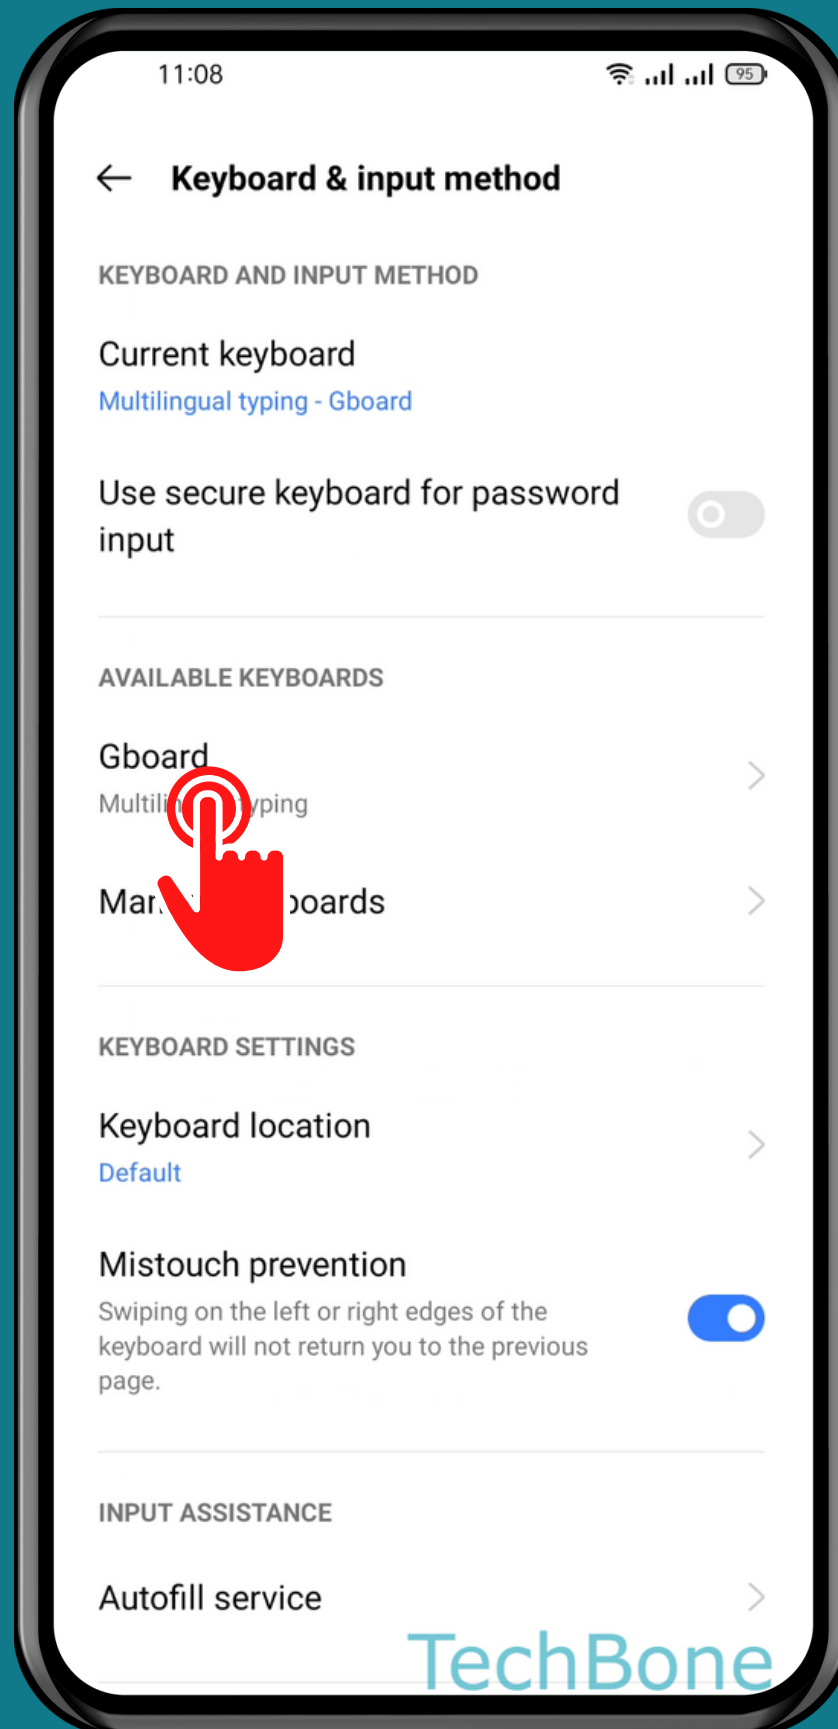

REALME

Android 11 - realme UI 2

HOW TO TURN ON/OFF AUTO-CAPITALIZATION

Tap on
Settings

Tap on Additional settings

Tap on Keyboard & input method

Tap on
Gboard

Tap on
Text correction

Turn On/Off Auto-capitalization

Done!