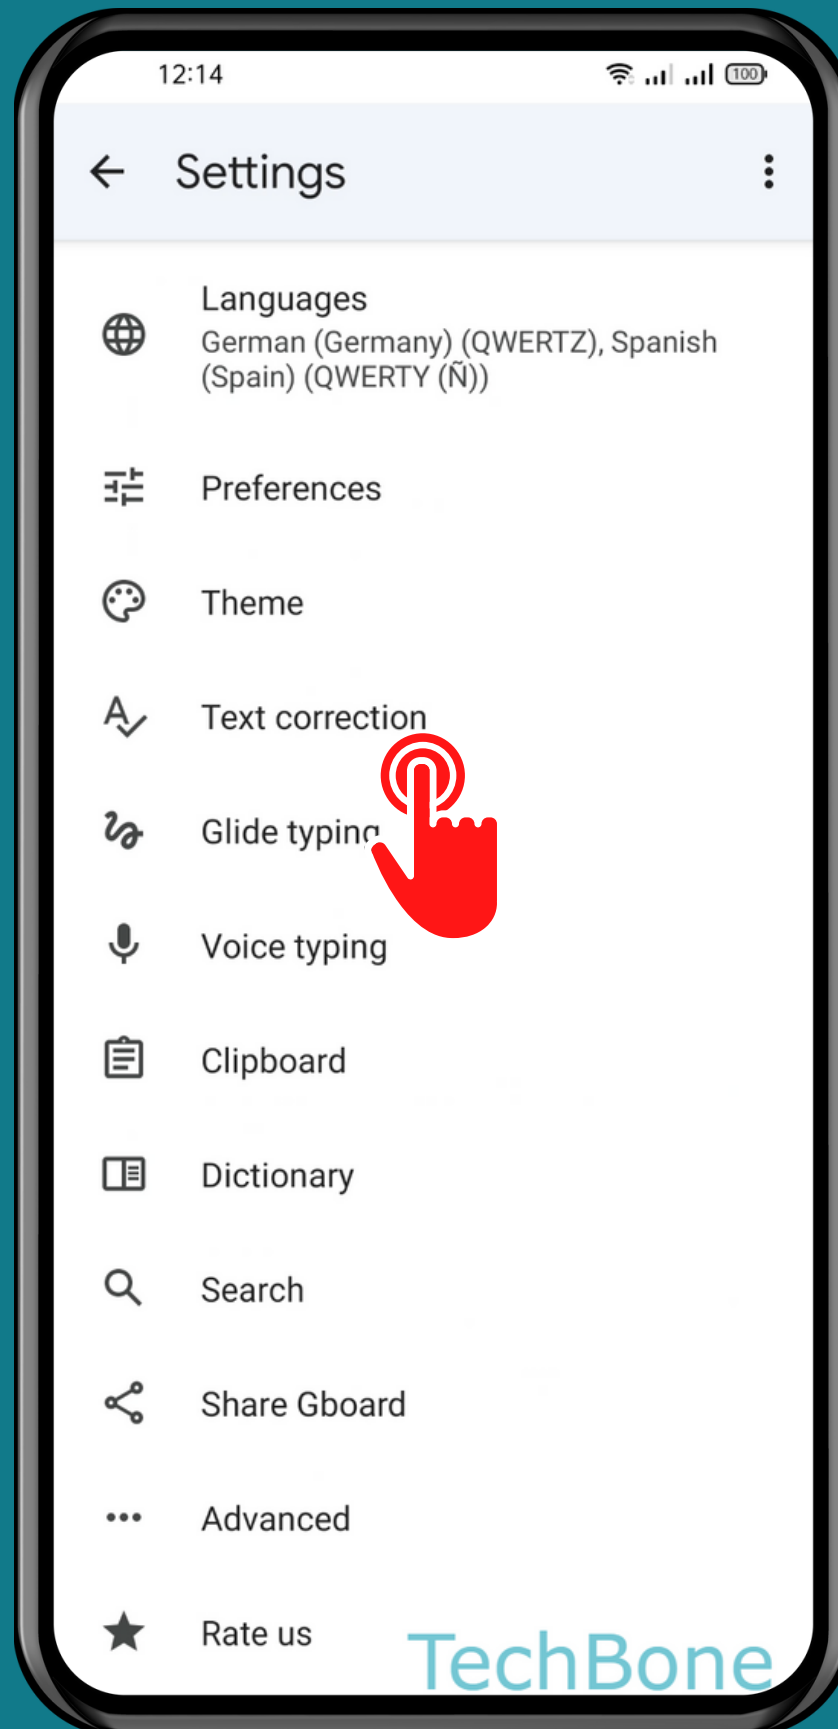

REALME

Android 11 - realme UI 2

HOW TO TURN ON/OFF AUTO-CAPITALIZATION

Tap on
Settings

Tap on Additional settings

Tap on Keyboard & input method

Tap on
Gboard

Tap on
Text correction