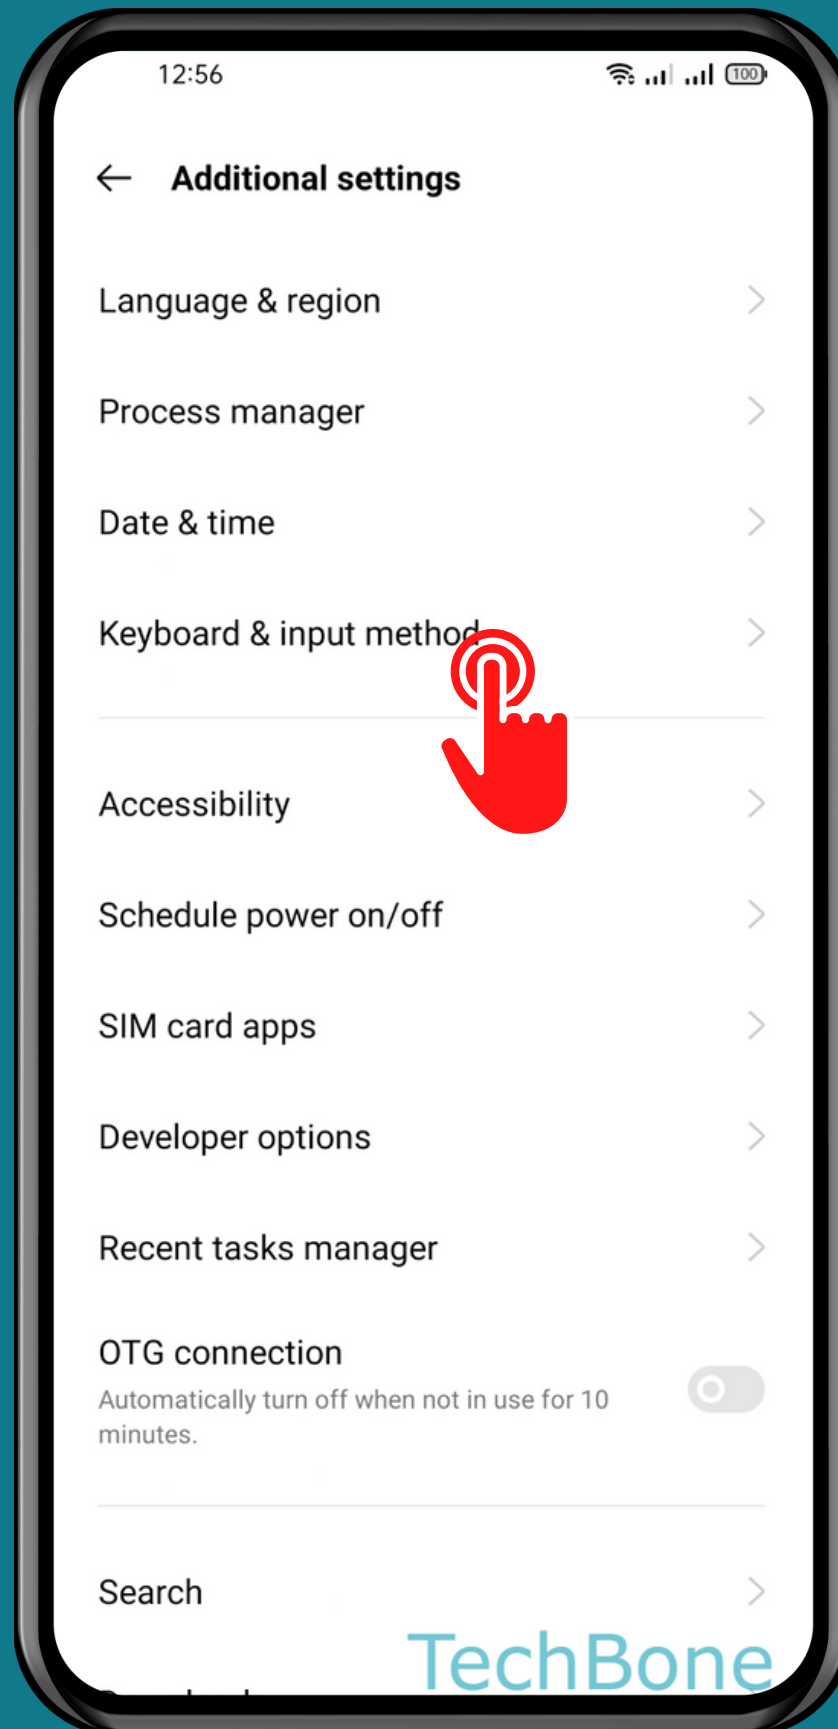

REALME

Android 11 - realme UI 2

HOW TO TURN ON/OFF AUTO-CAPITALIZATION

Tap on
Settings

Tap on Additional settings

Tap on Keyboard & input method

Tap on
Gboard

Tap on
Text correction