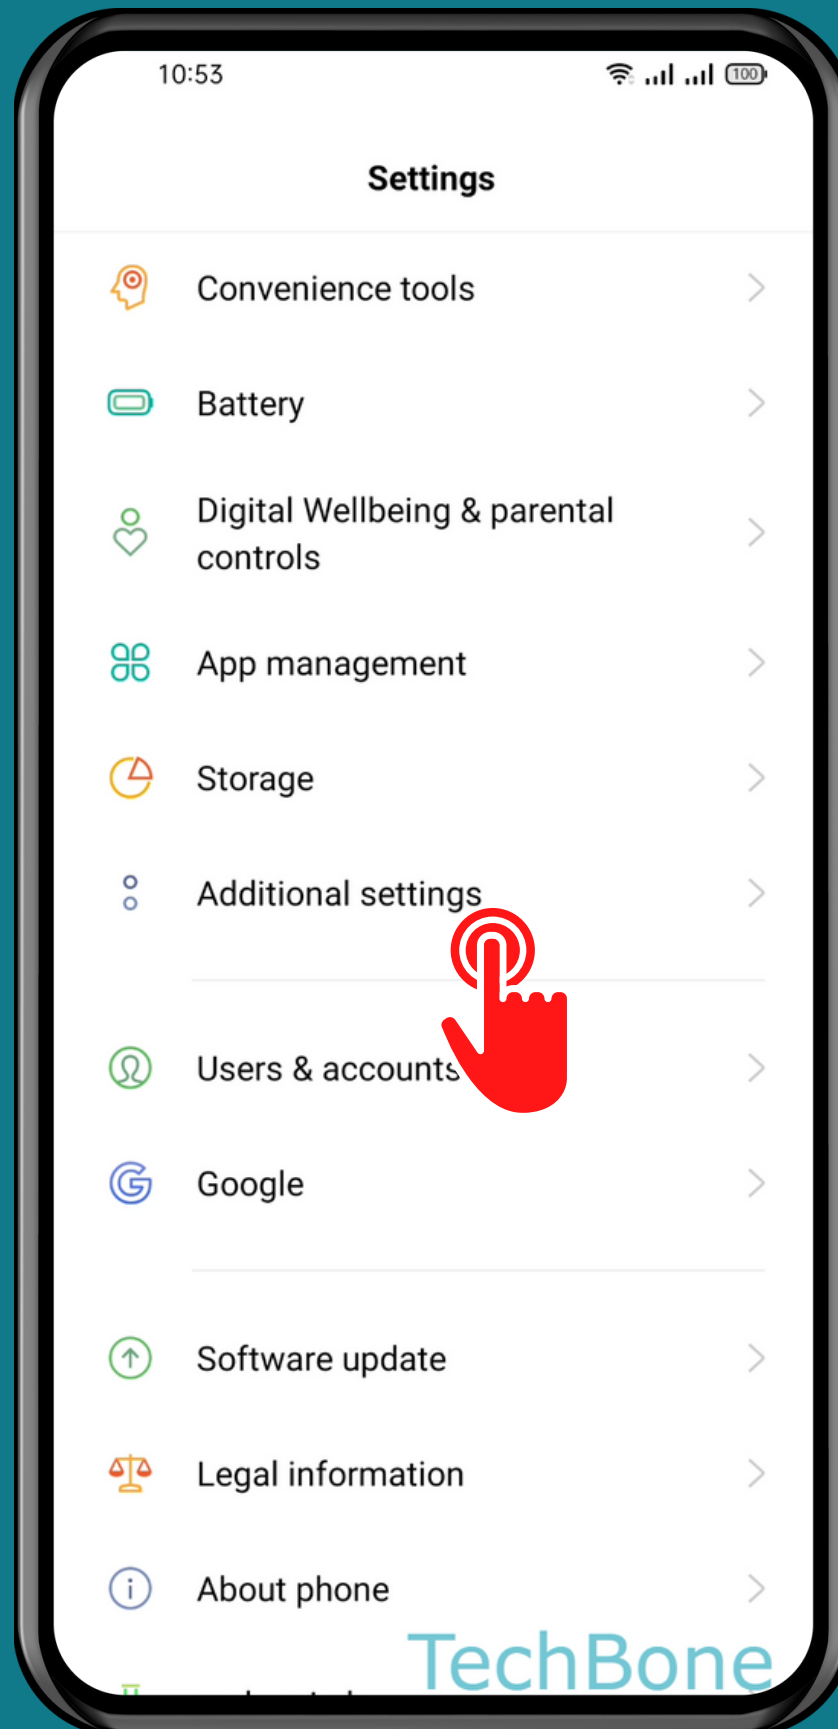

REALME

Android 11 - realme UI 2

HOW TO TURN ON/OFF AUTO CLICK AFTER POINTER STOP

Tap on
Settings

Tap on Additional settings

Tap on Accessibility

Tap on
Click when
pointer stops

Turn On/Off Click when pointer stops