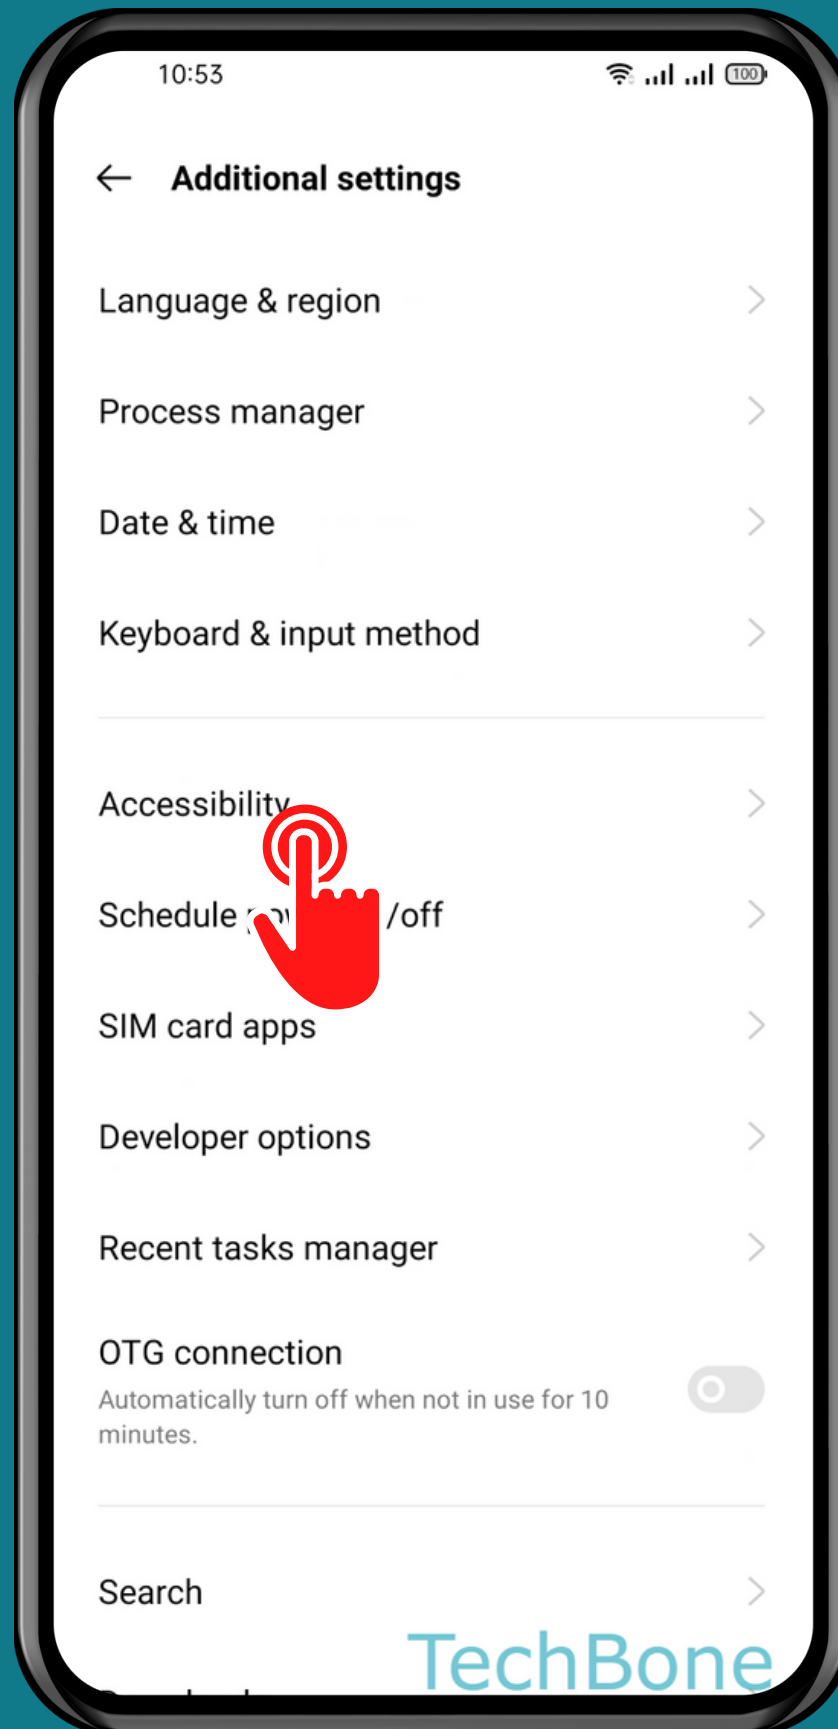

REALME

Android 11 - realme UI 2

HOW TO TURN ON/OFF AUTO CLICK AFTER POINTER STOP

Tap on
Settings

Tap on Additional settings

Tap on Accessibility

Tap on
Click when
pointer stops

Turn On/Off Click when pointer stops