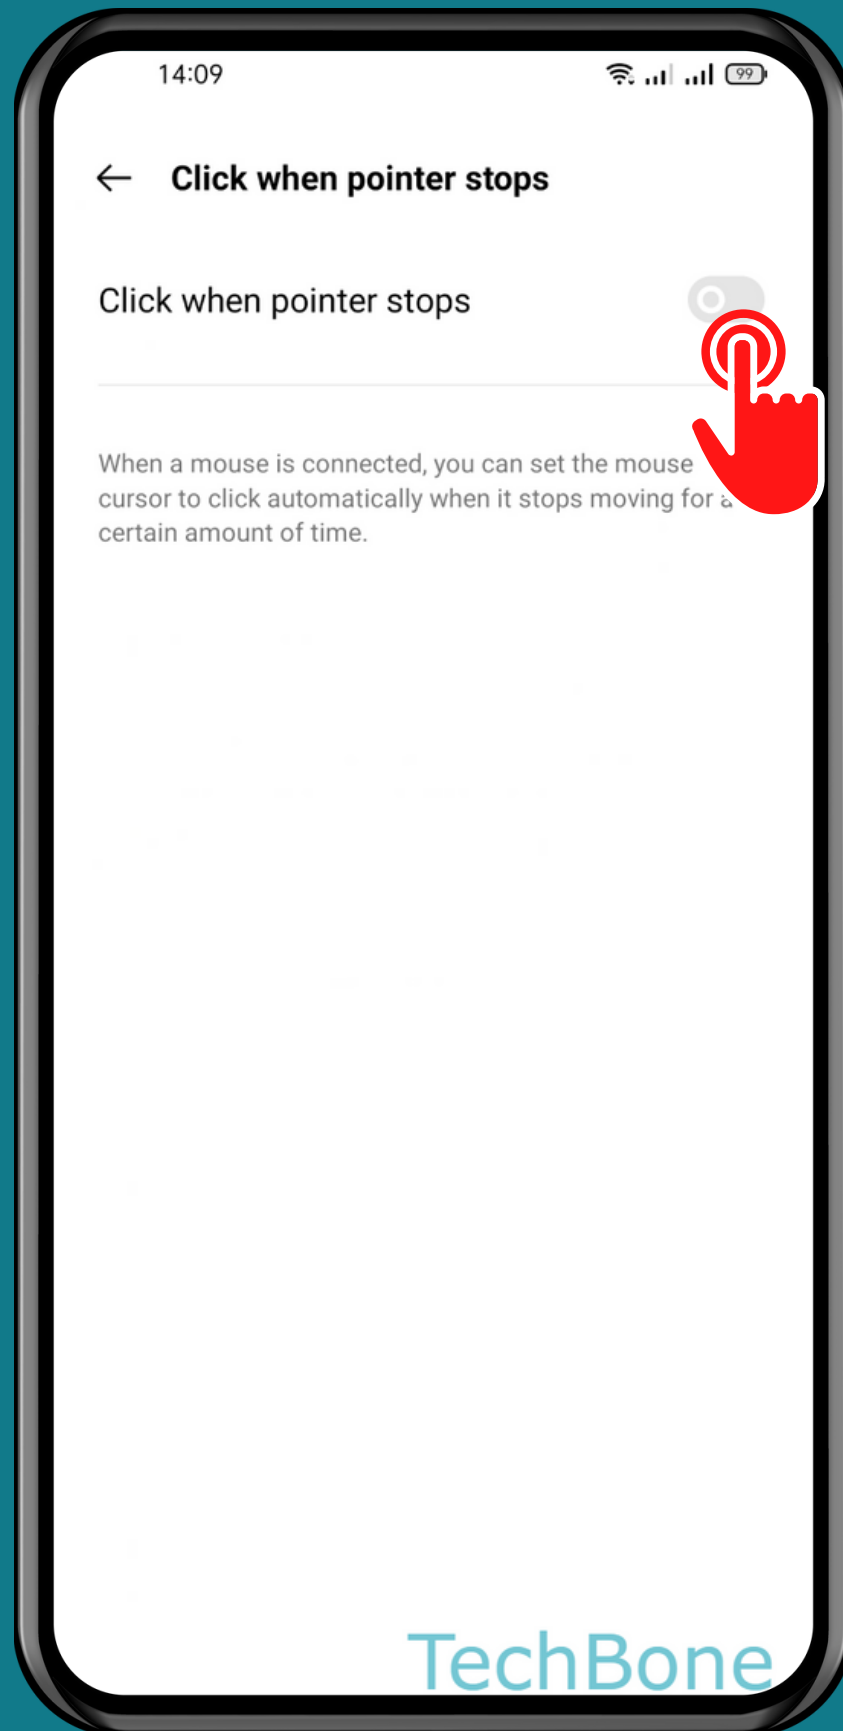

REALME

Android 11 - realme UI 2

HOW TO TURN ON/OFF AUTO CLICK AFTER POINTER STOP

Tap on
Settings

Tap on Additional settings

Tap on Accessibility

Tap on
Click when
pointer stops

Turn On/Off Click when pointer stops