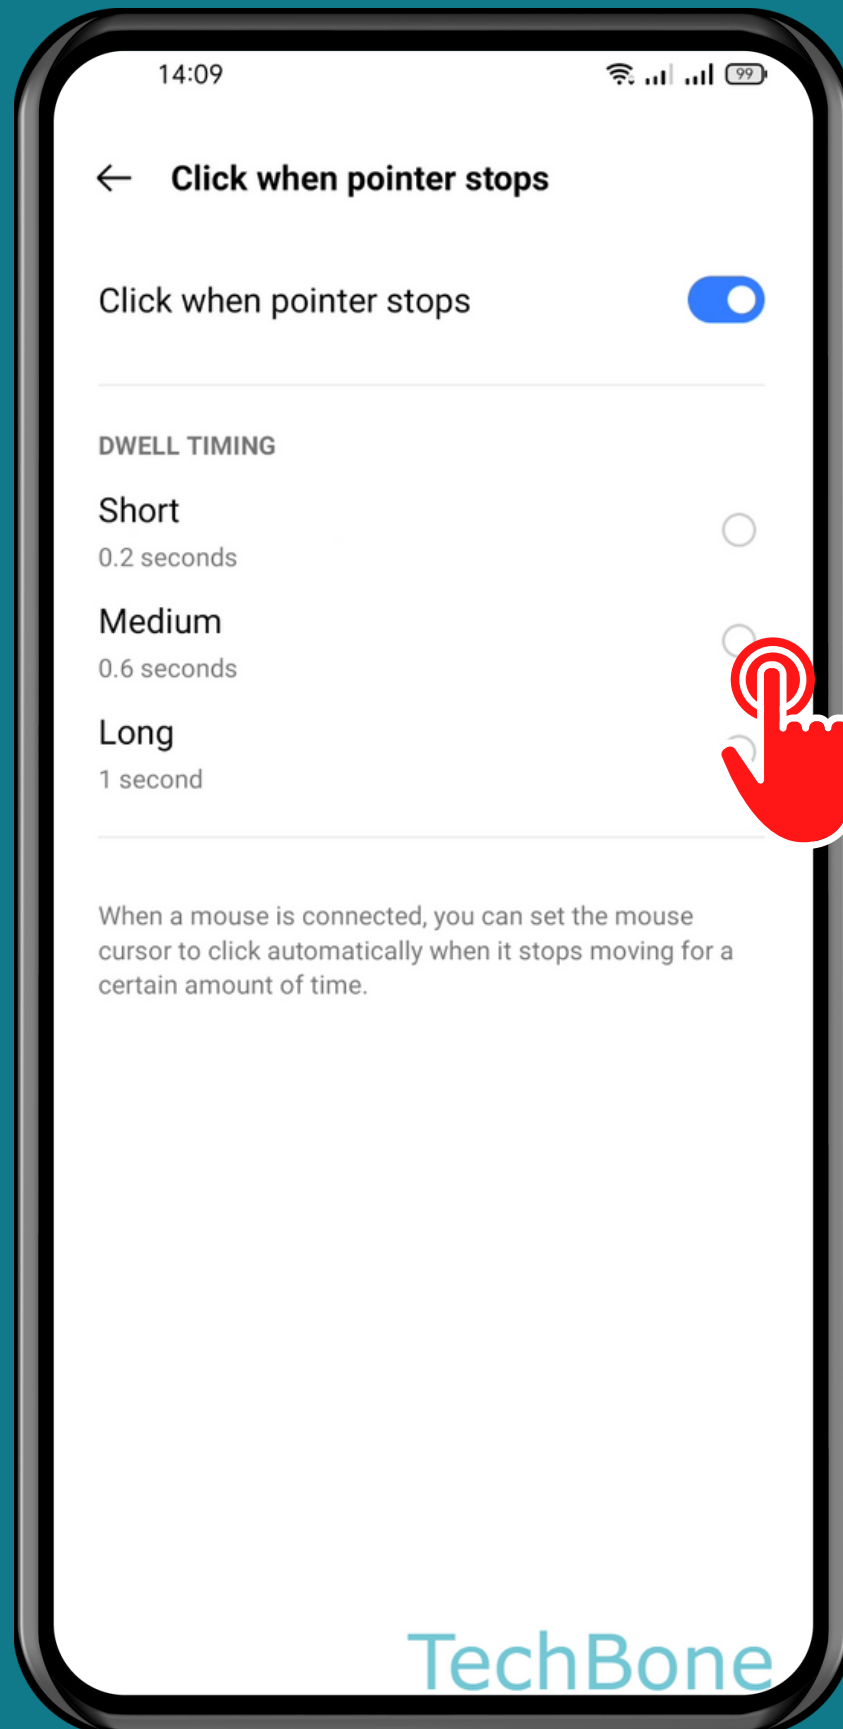

REALME

Android 11 - realme UI 2

HOW TO TURN ON/OFF AUTO CLICK AFTER POINTER STOP

Tap on
Settings

Tap on Additional settings

Tap on Accessibility

Tap on
Click when
pointer stops

Turn On/Off Click when pointer stops