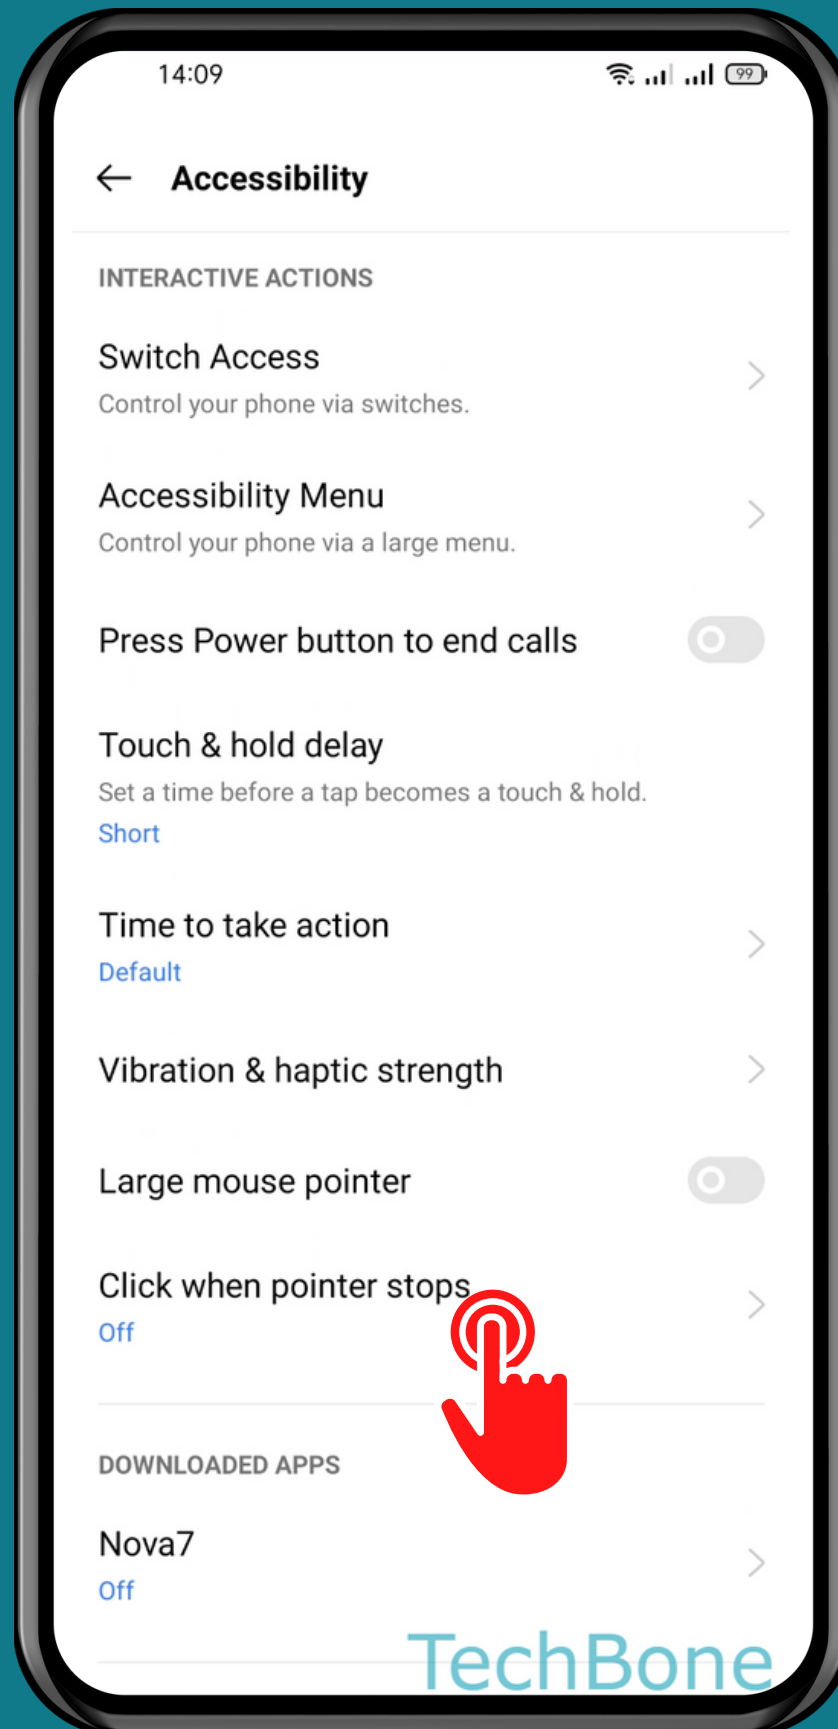

REALME

Android 11 - realme UI 2

HOW TO TURN ON/OFF AUTO CLICK AFTER POINTER STOP

Tap on
Settings

Tap on Additional settings

Tap on Accessibility

Tap on
Click when
pointer stops

Turn On/Off Click when pointer stops