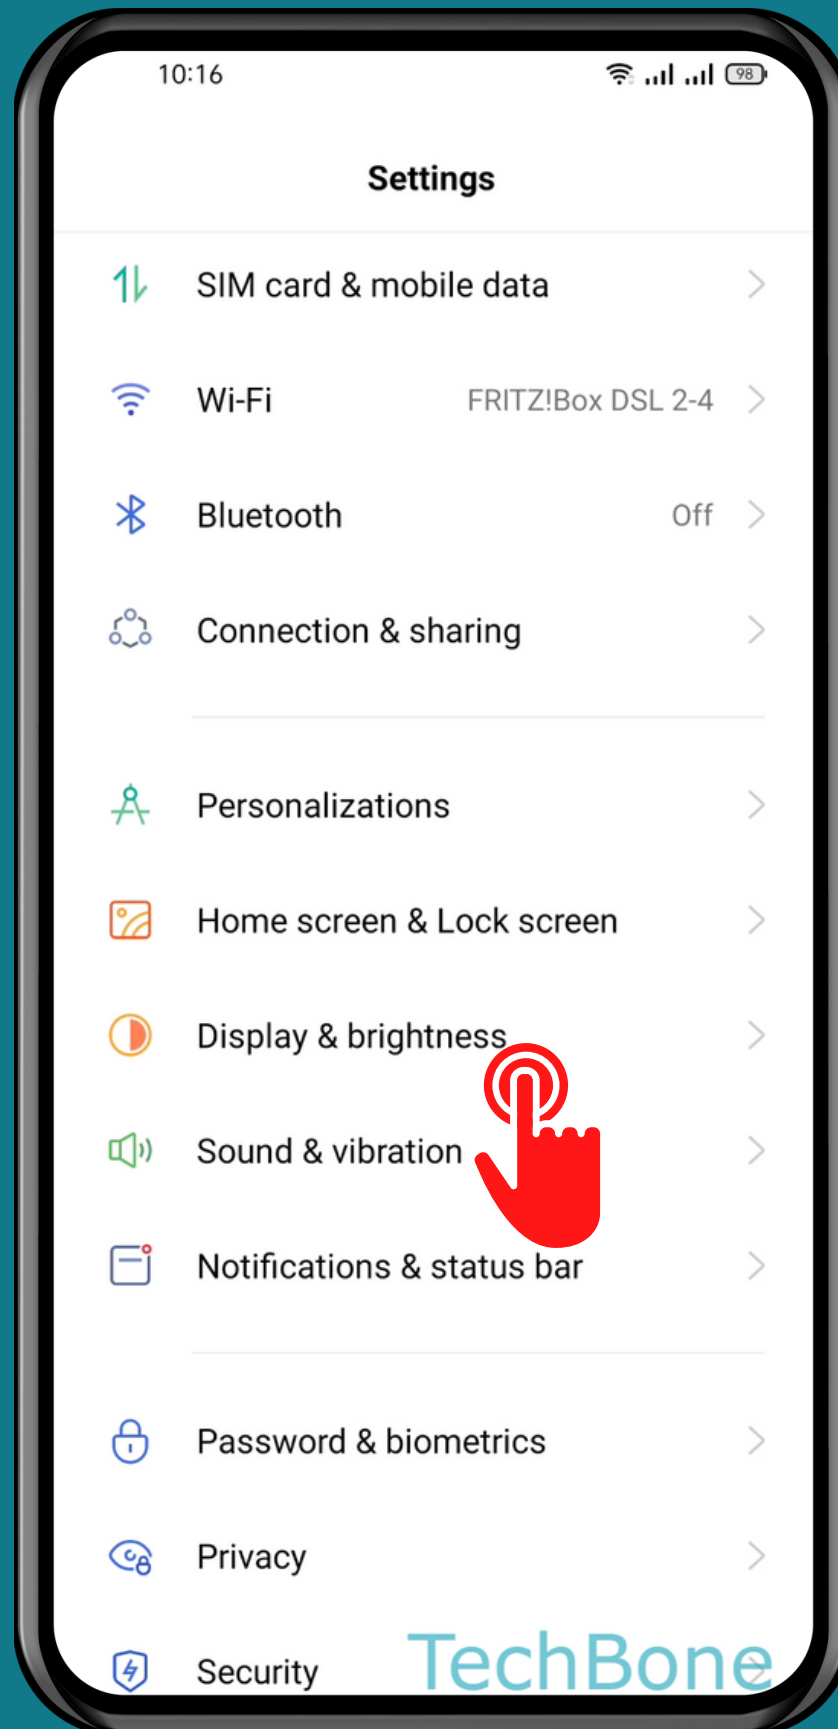

REALME

Android 11 - realme UI 2

HOW TO TURN ON/OFF AUTO-ROTATE SCREEN

Tap on
Settings

Tap on Display & brightness

Turn On/Off Auto rotate

Done!