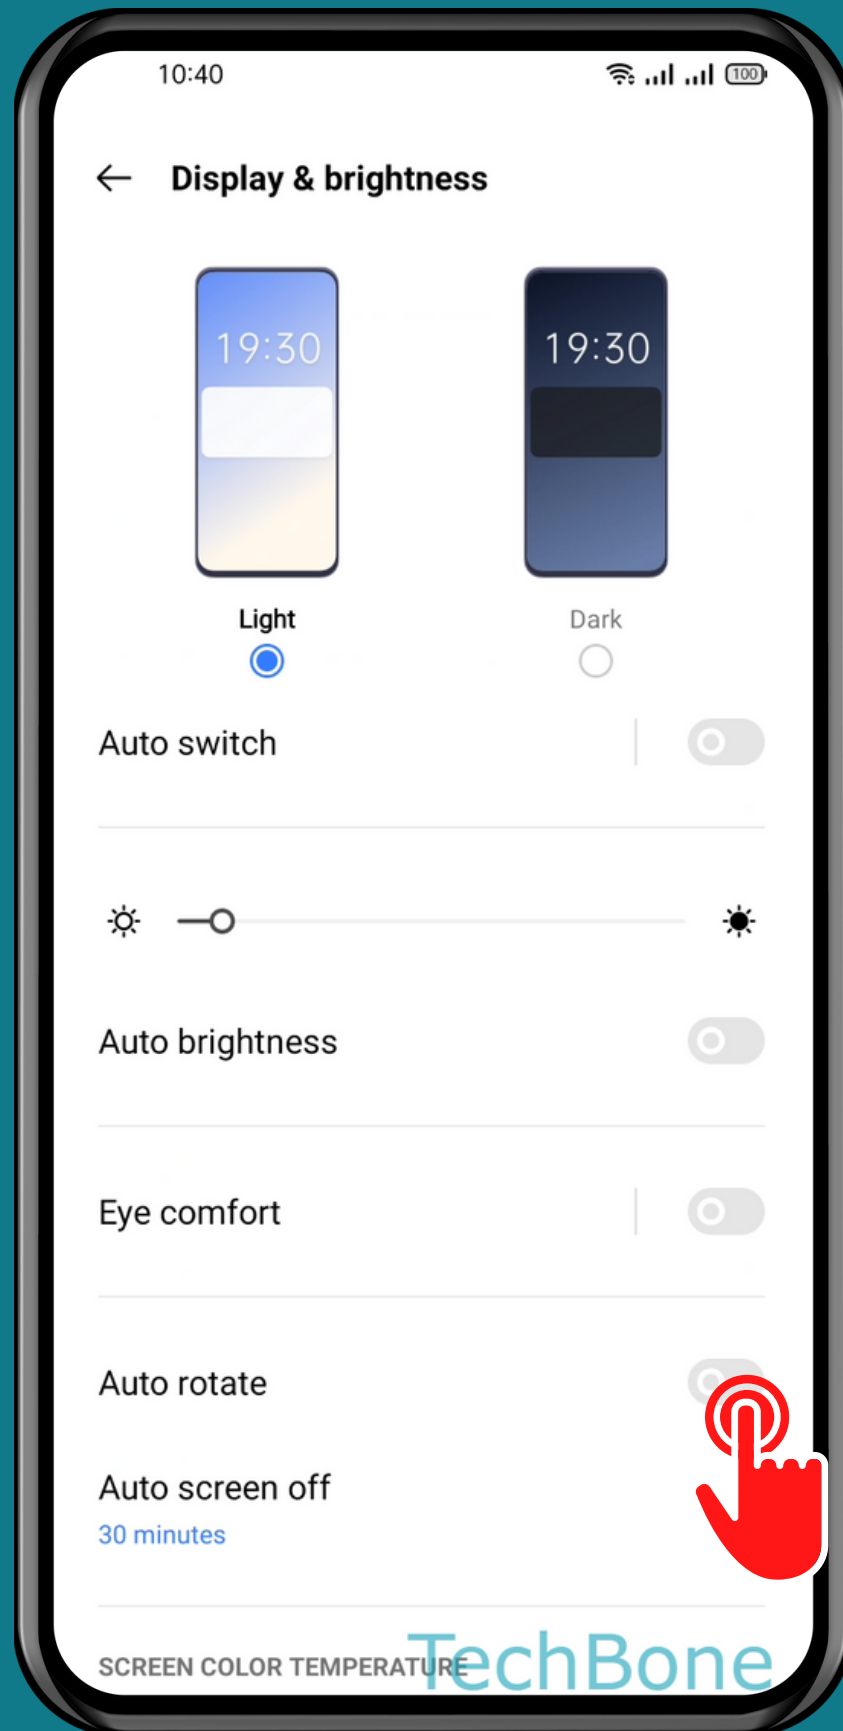

REALME

Android 11 - realme UI 2

HOW TO TURN ON/OFF AUTO-ROTATE SCREEN

Tap on
Settings

Tap on Display & brightness

Turn On/Off Auto rotate

Done!