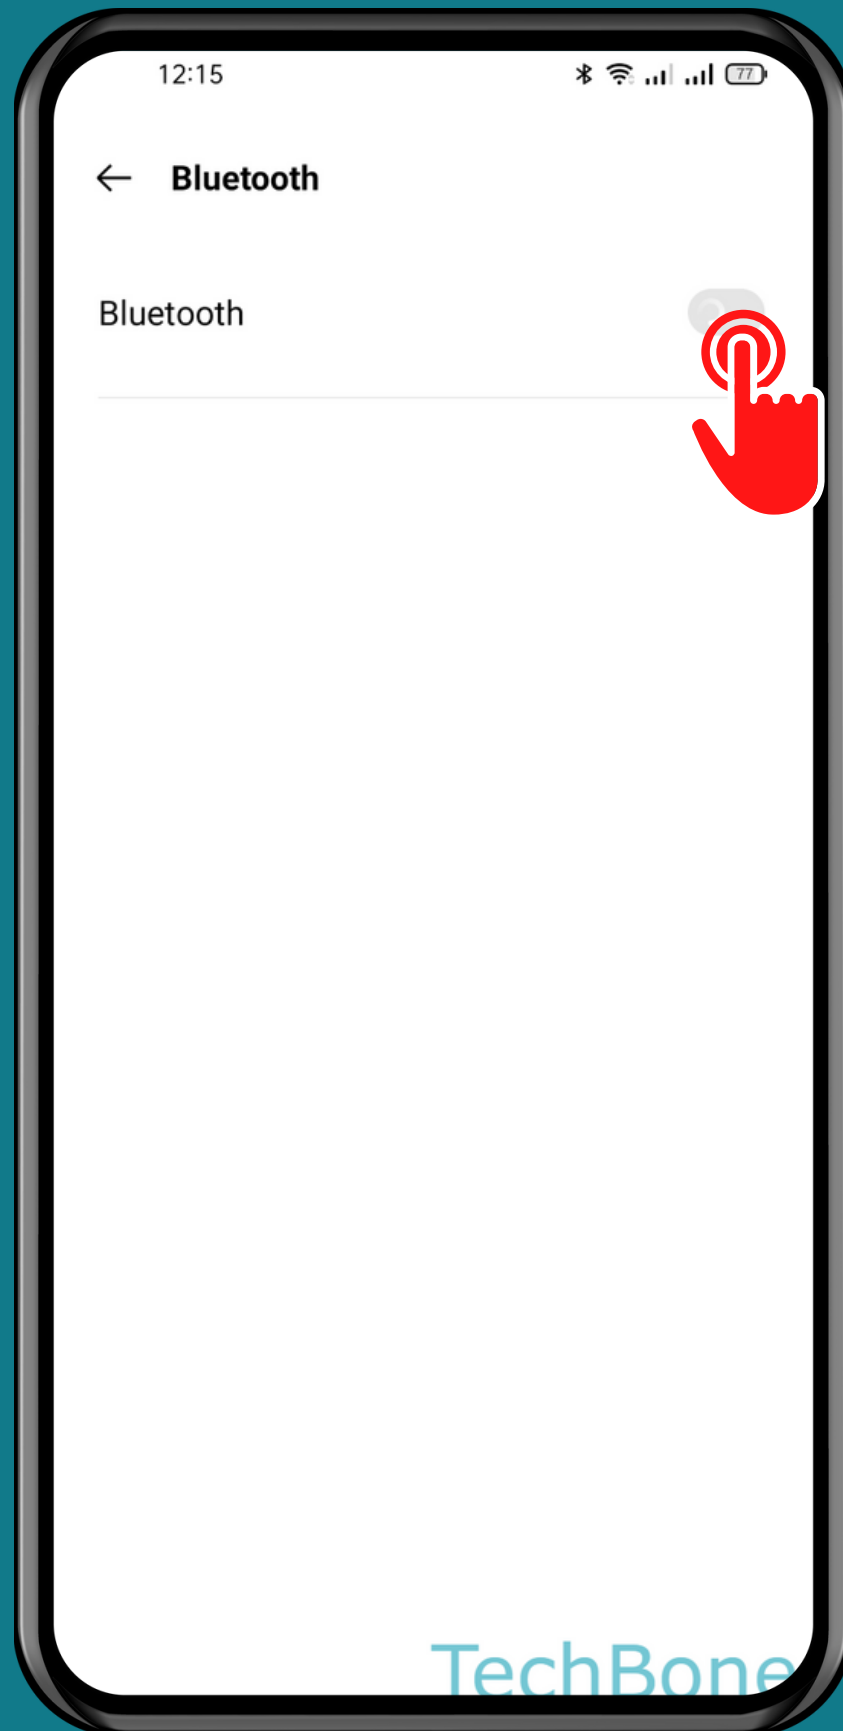

REALME

Android 11 - realme UI 2

HOW TO TURN ON/OFF BLUETOOTH

Tap on
Settings

Tap on Bluetooth

Turn On/Off Bluetooth

Done!