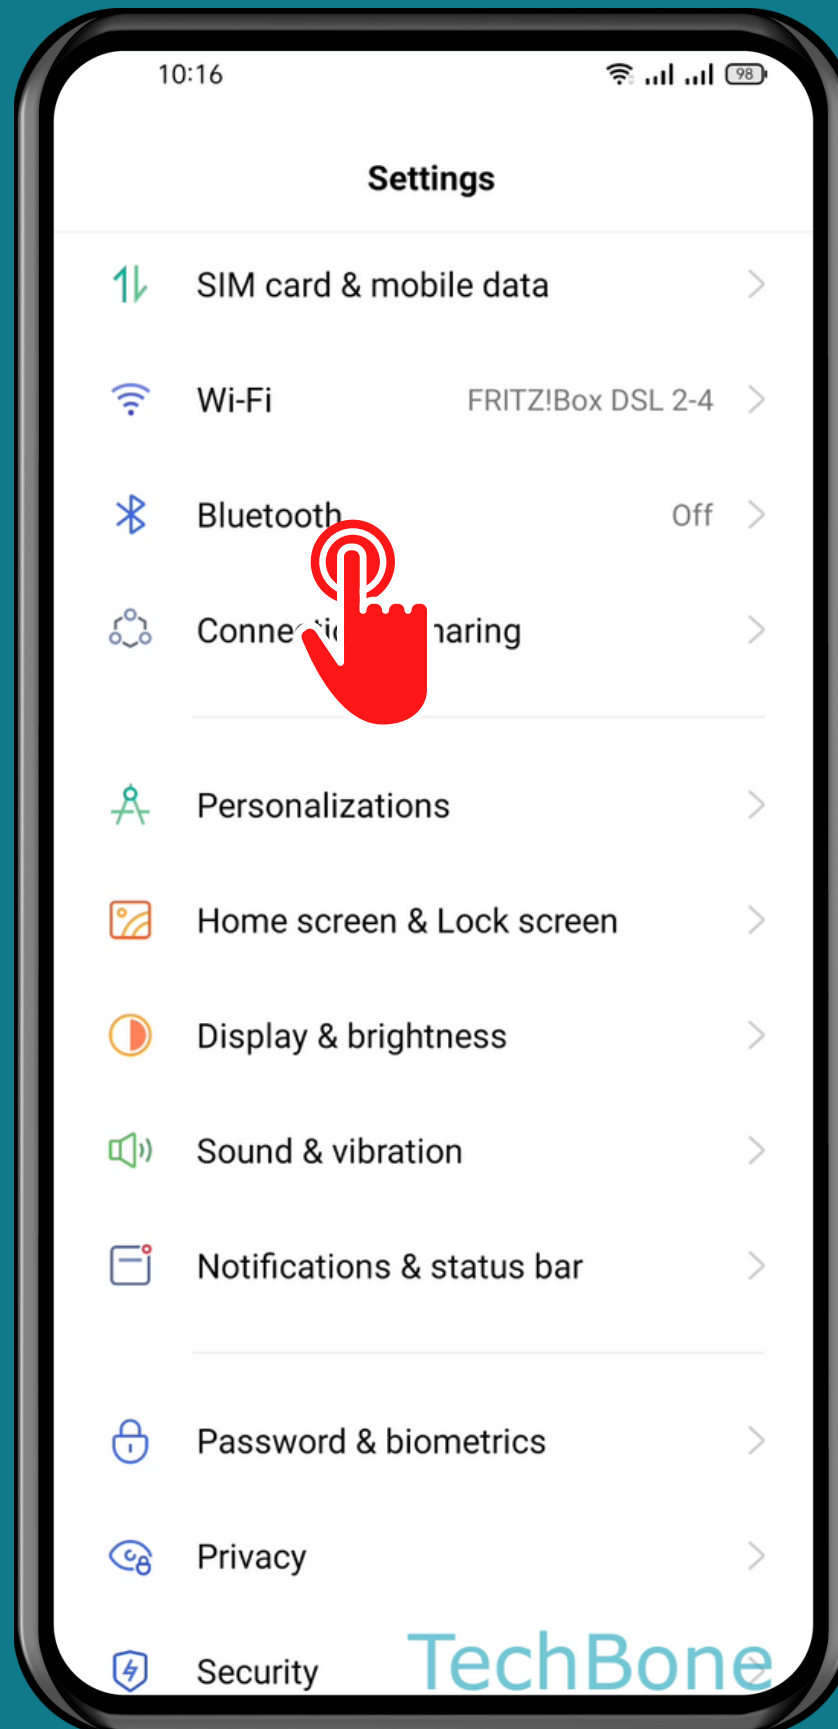

REALME

Android 11 - realme UI 2

HOW TO TURN ON/OFF BLUETOOTH

Tap on
Settings

Tap on Bluetooth

Turn On/Off Bluetooth

Done!