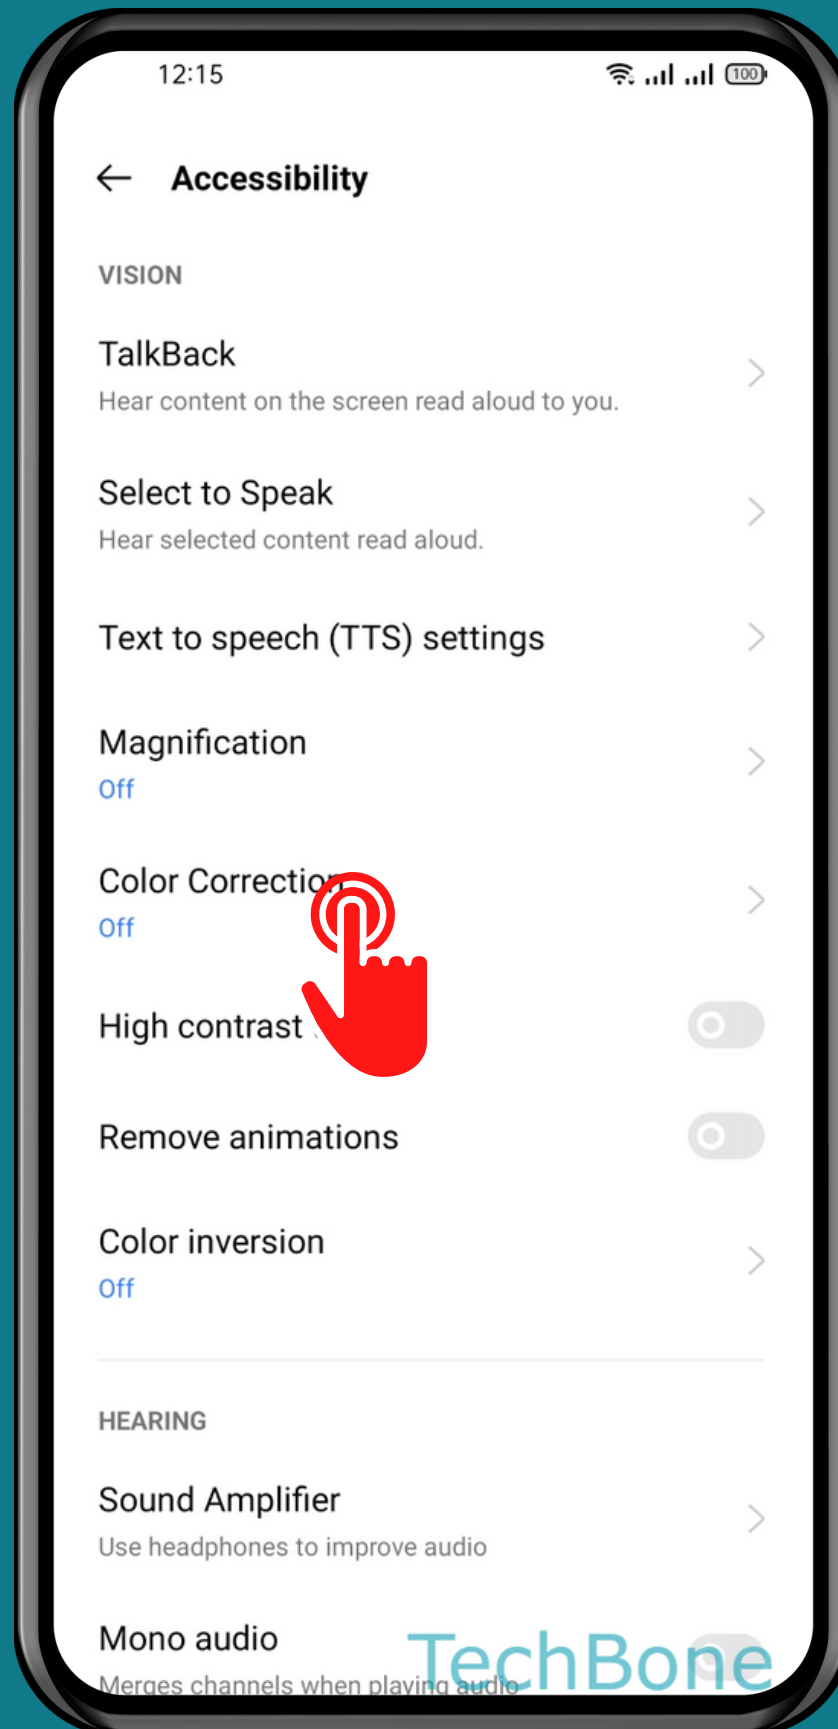

REALME

Android 11 - realme UI 2

HOW TO TURN ON/OFF COLOR CORRECTION

Tap on
Settings

Tap on Additional settings

Tap on Accessibility

Tap on Color Correction

Turn On/Off Color Correction

Tap on
Correction mode

Set a Correction mode

Done!