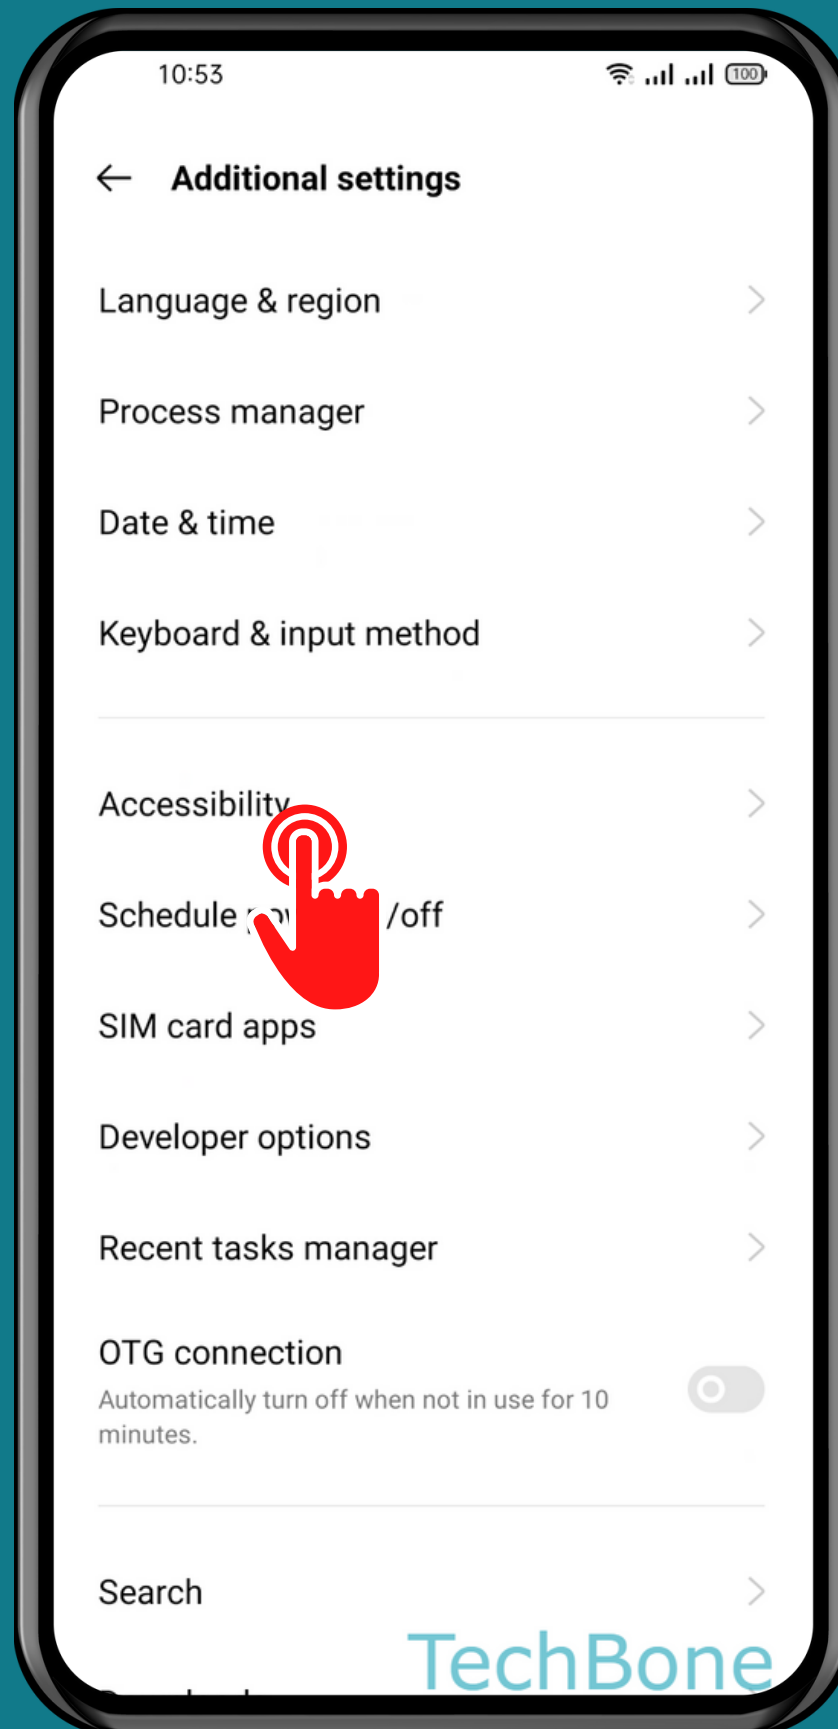

REALME

Android 11 - realme UI 2

HOW TO TURN ON/OFF COLOR CORRECTION

Tap on
Settings

Tap on Additional settings

Tap on Accessibility

Tap on Color Correction

Turn On/Off Color Correction

Tap on
Correction mode

Set a Correction mode

Done!