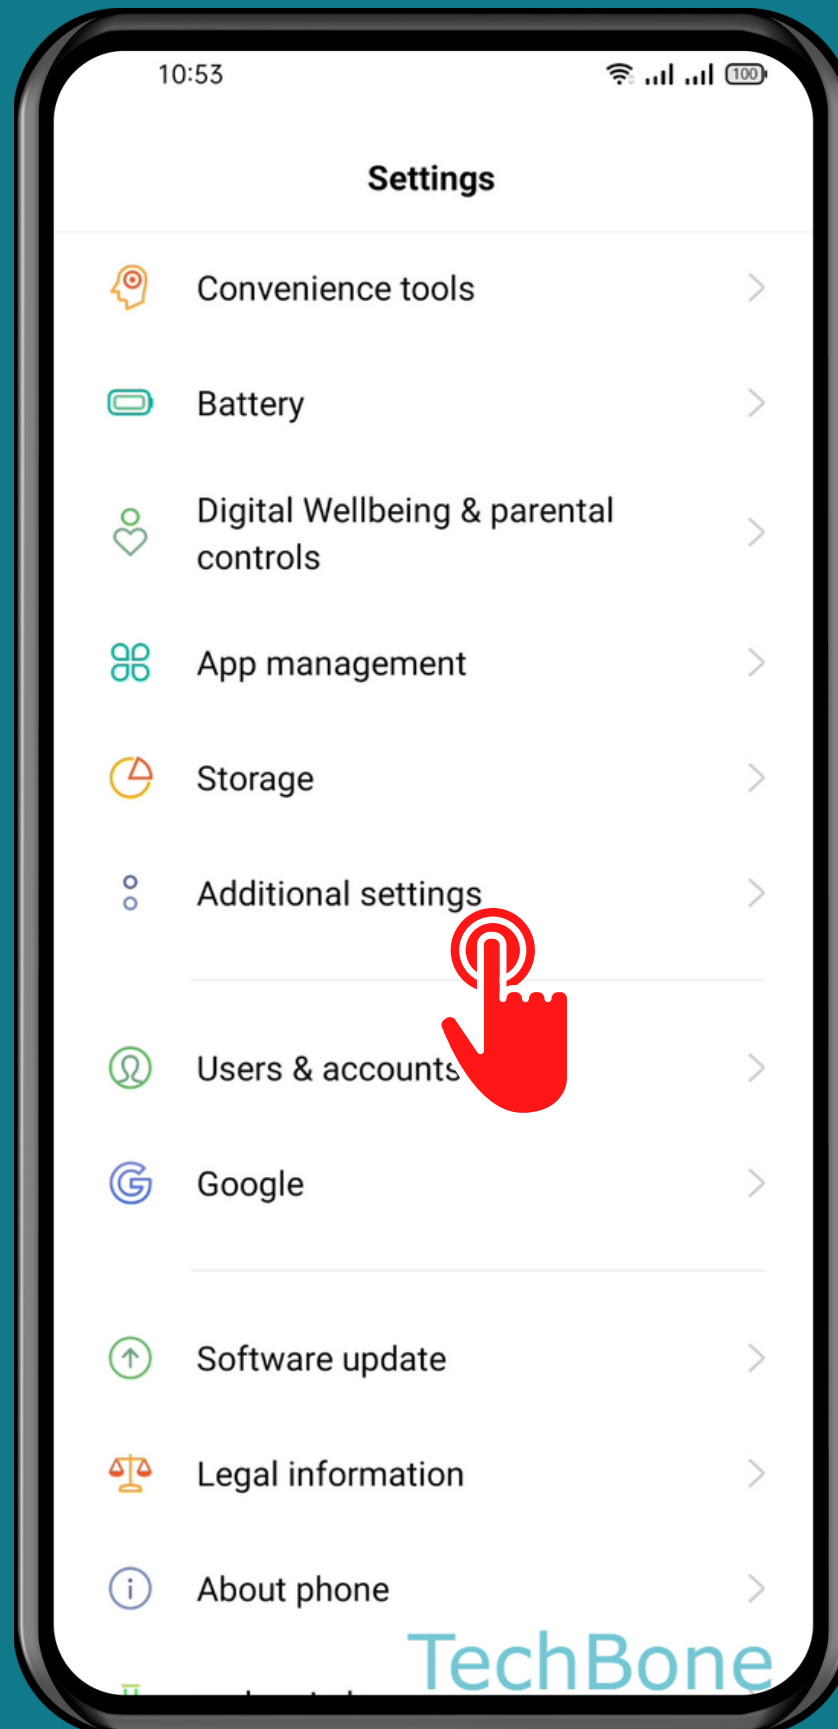

REALME

Android 11 - realme UI 2

HOW TO TURN ON/OFF COLOR CORRECTION

Tap on
Settings

Tap on Additional settings

Tap on Accessibility

Tap on Color Correction

Turn On/Off Color Correction

Tap on
Correction mode

Set a Correction mode

Done!