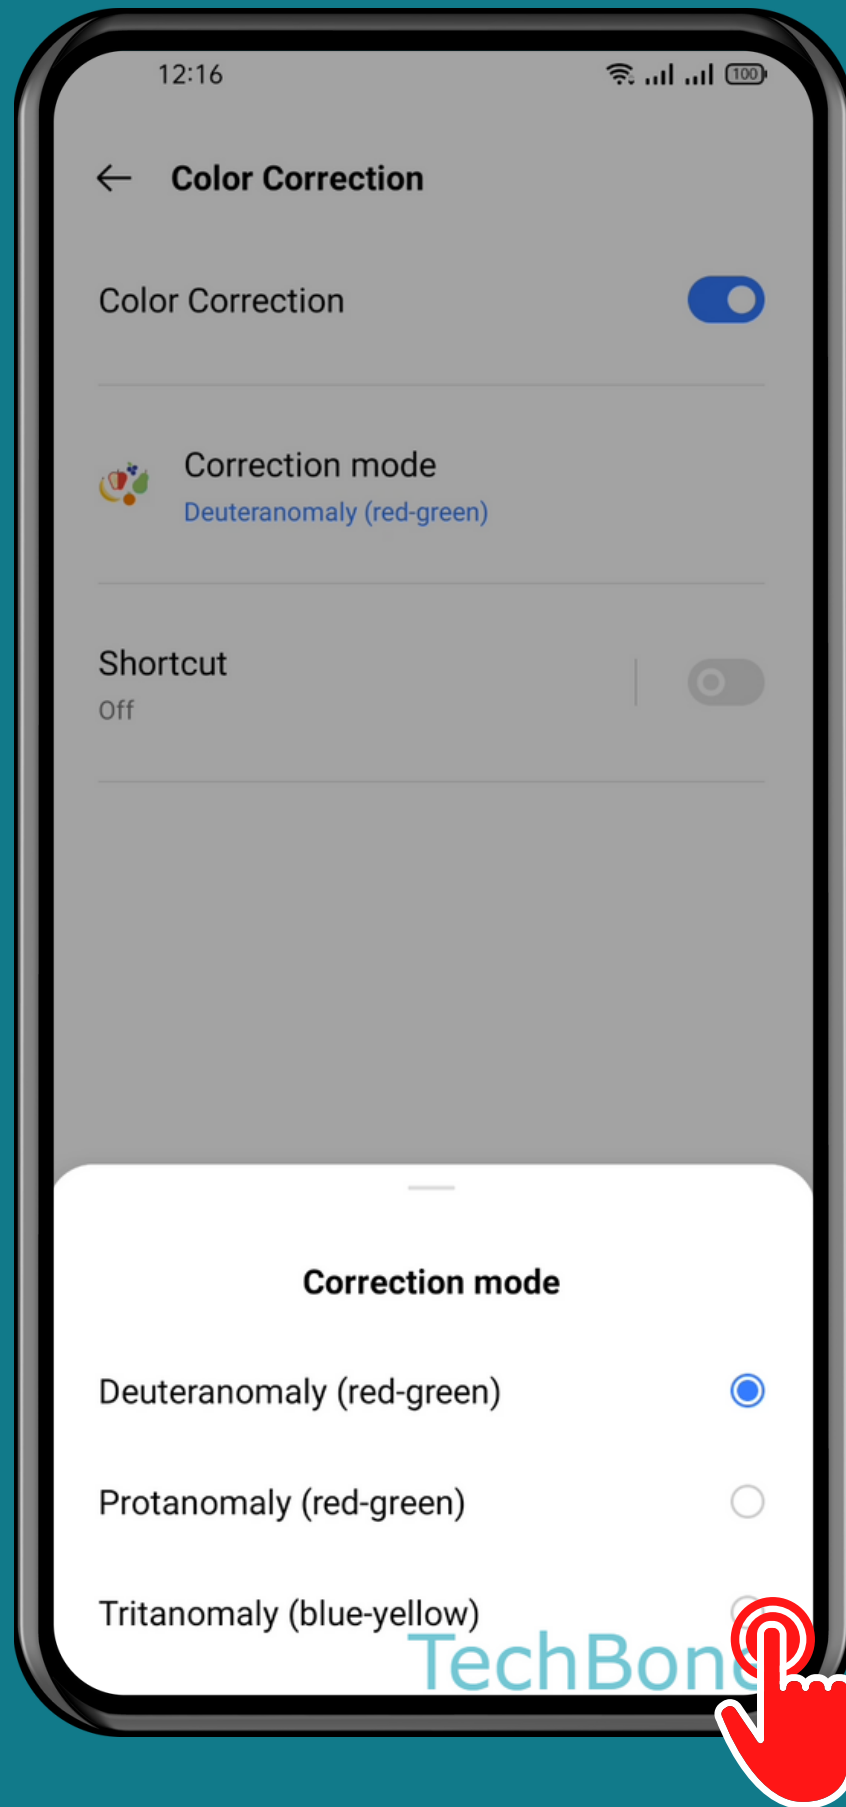

REALME

Android 11 - realme UI 2

HOW TO TURN ON/OFF COLOR CORRECTION

Tap on
Settings

Tap on Additional settings

Tap on Accessibility

Tap on Color Correction

Turn On/Off Color Correction

Tap on
Correction mode

Set a Correction mode

Done!