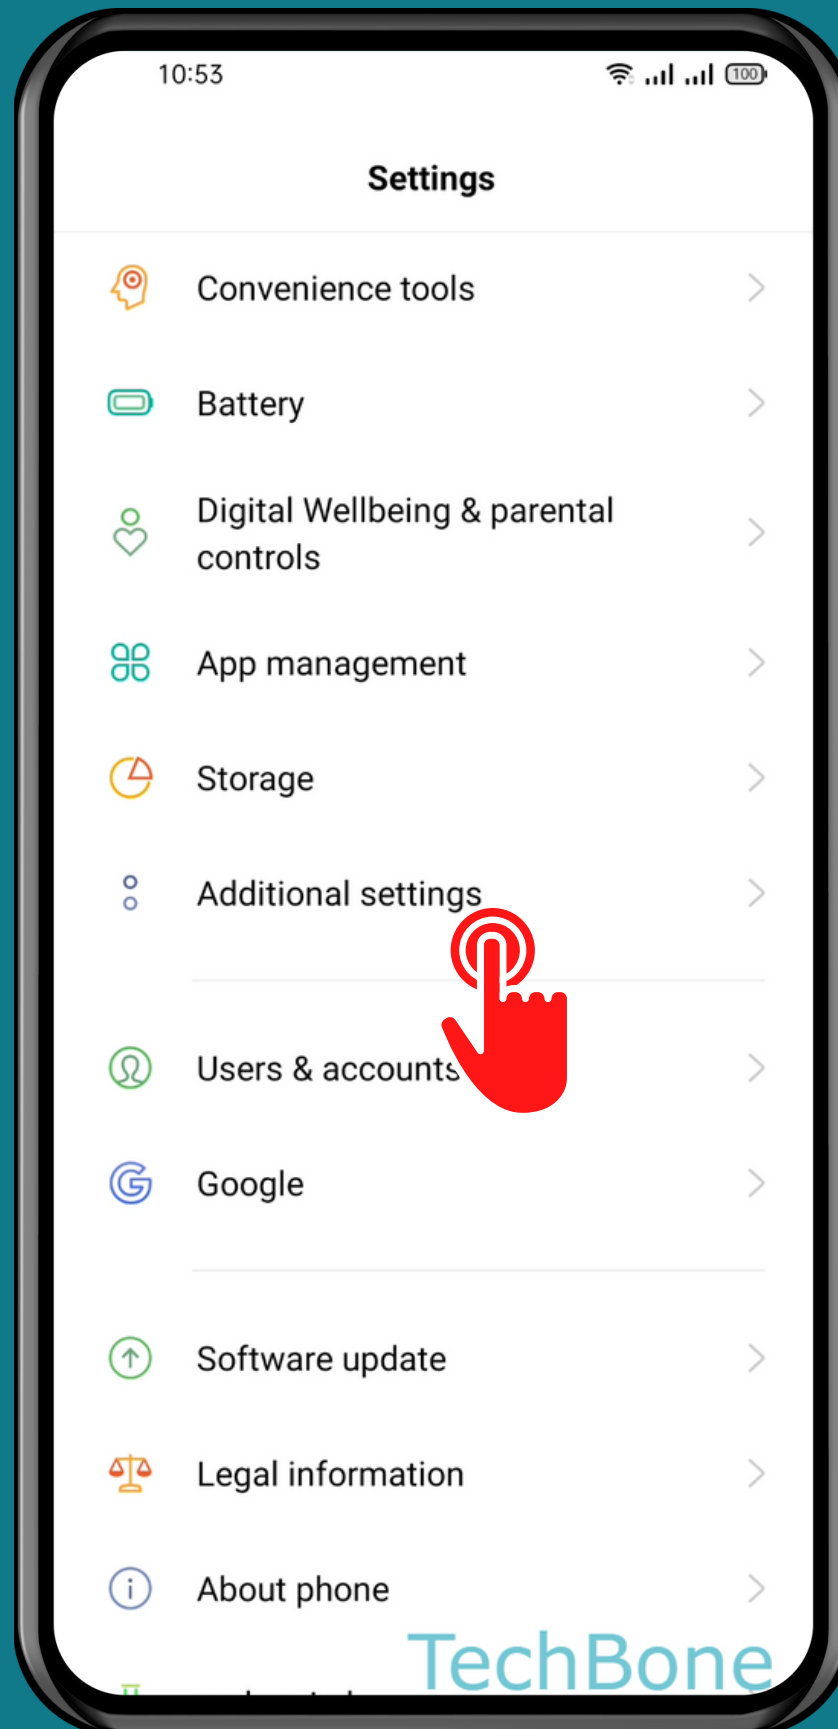

REALME

Android 11 - realme UI 2

HOW TO TURN ON/OFF COLOR INVERSION

Tap on
Settings

Tap on Additional settings

Tap on Accessibility

Tap on Color inversion

Turn On/Off Color inversion