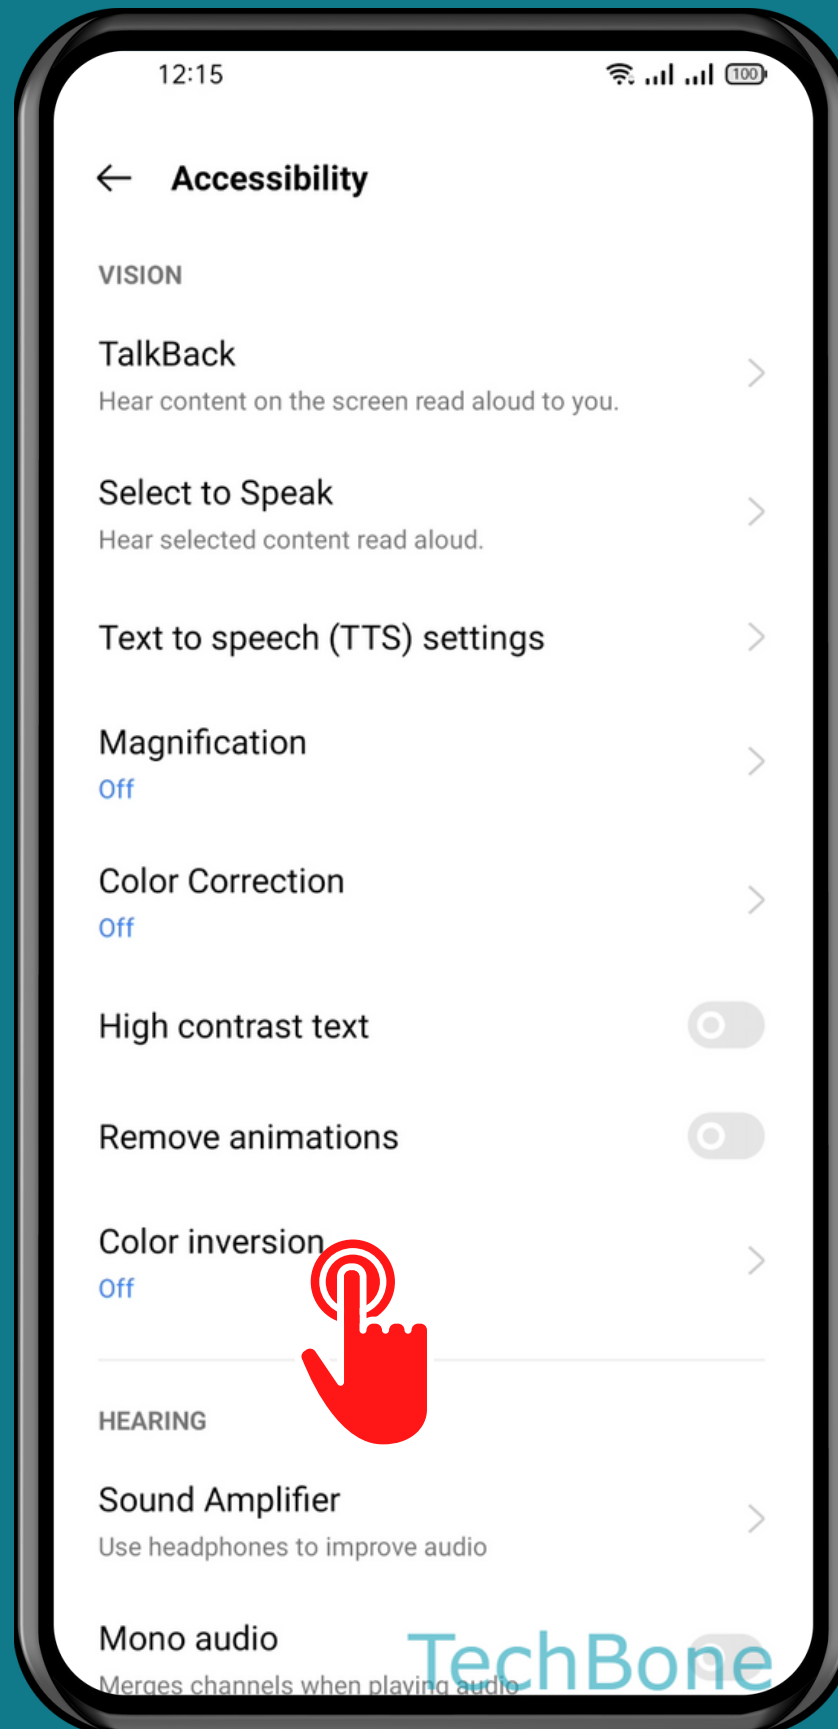

REALME

Android 11 - realme UI 2

HOW TO TURN ON/OFF COLOR INVERSION

Tap on
Settings

Tap on Additional settings

Tap on Accessibility

Tap on Color inversion

Turn On/Off Color inversion