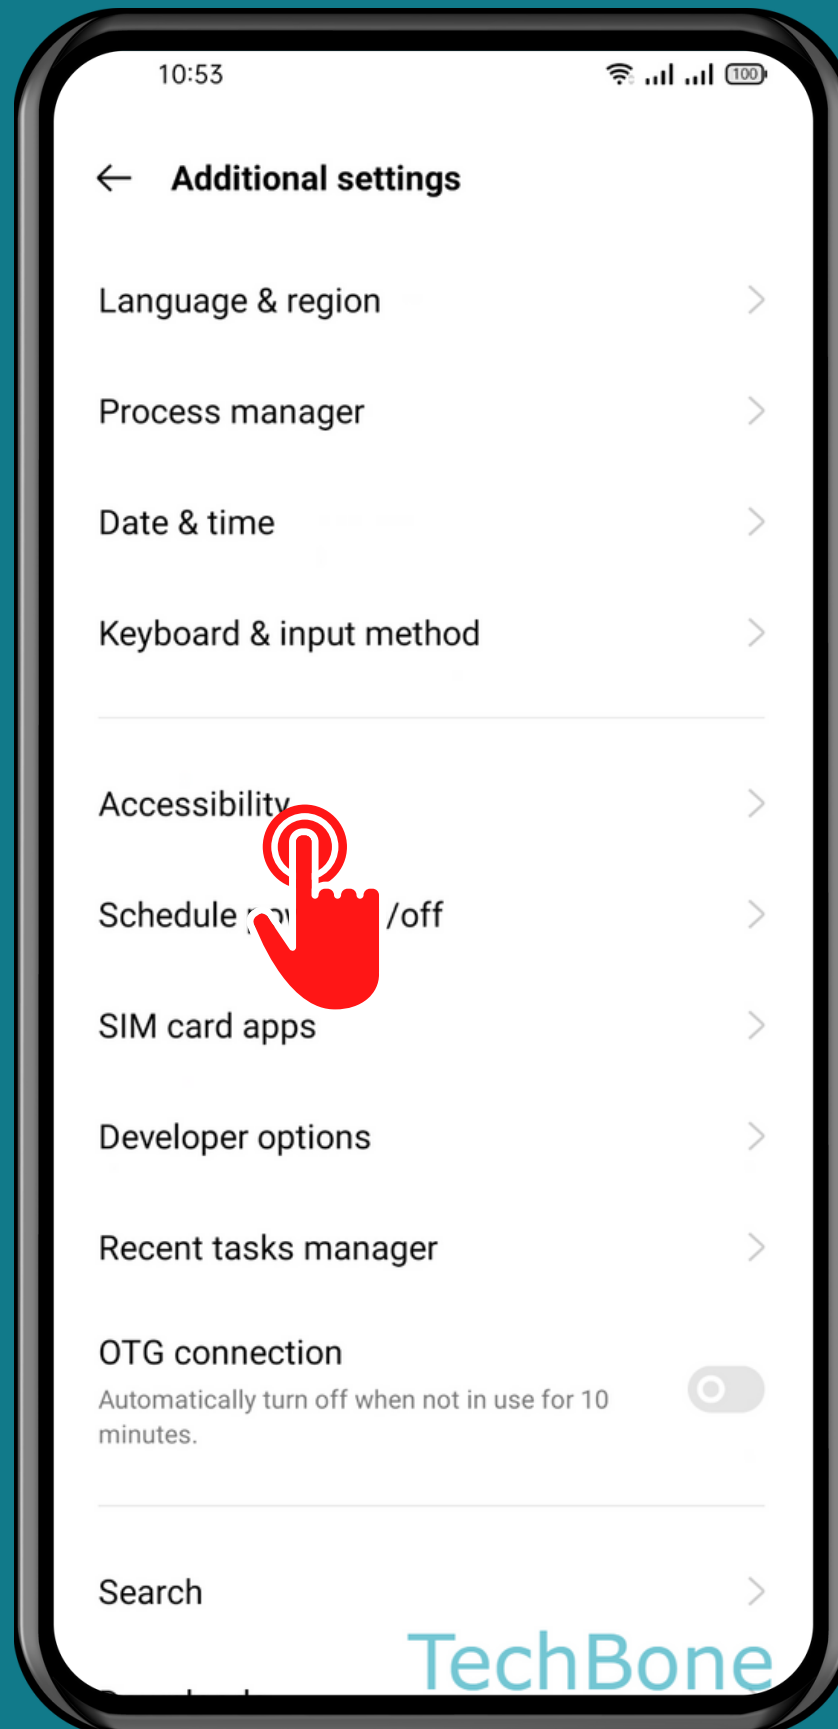

REALME

Android 11 - realme UI 2

HOW TO TURN ON/OFF COLOR INVERSION

Tap on
Settings

Tap on Additional settings

Tap on Accessibility

Tap on Color inversion

Turn On/Off Color inversion