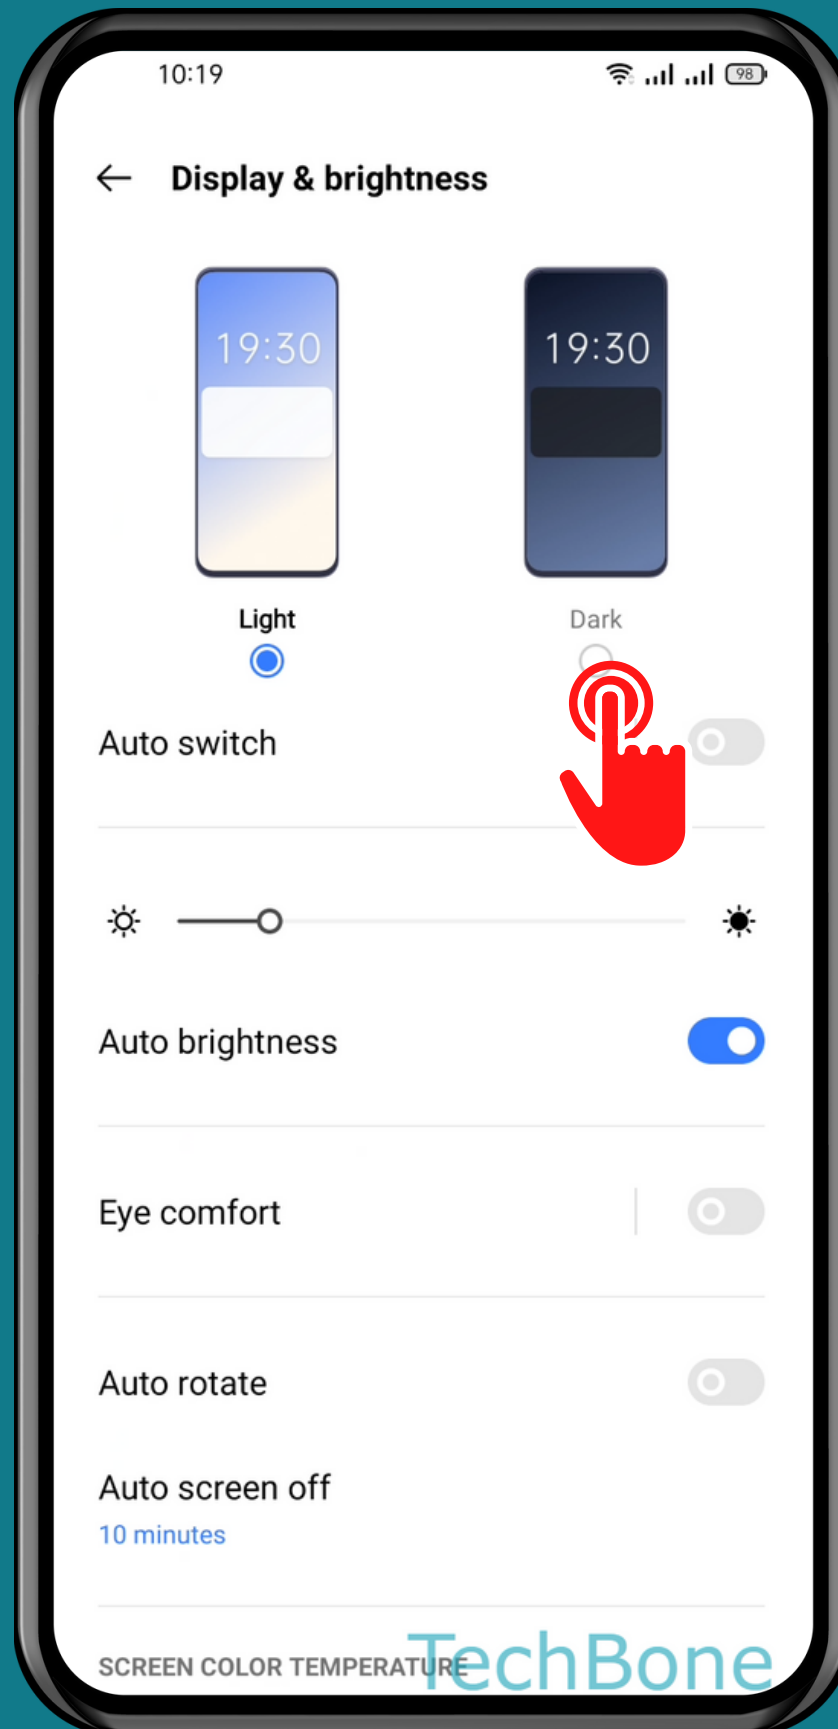

REALME

Android 11 - realme UI 2

HOW TO TURN ON/OFF DARK MODE

Tap on
Settings

Tap on
Display & brightness

Choose
Light or Dark

Done!