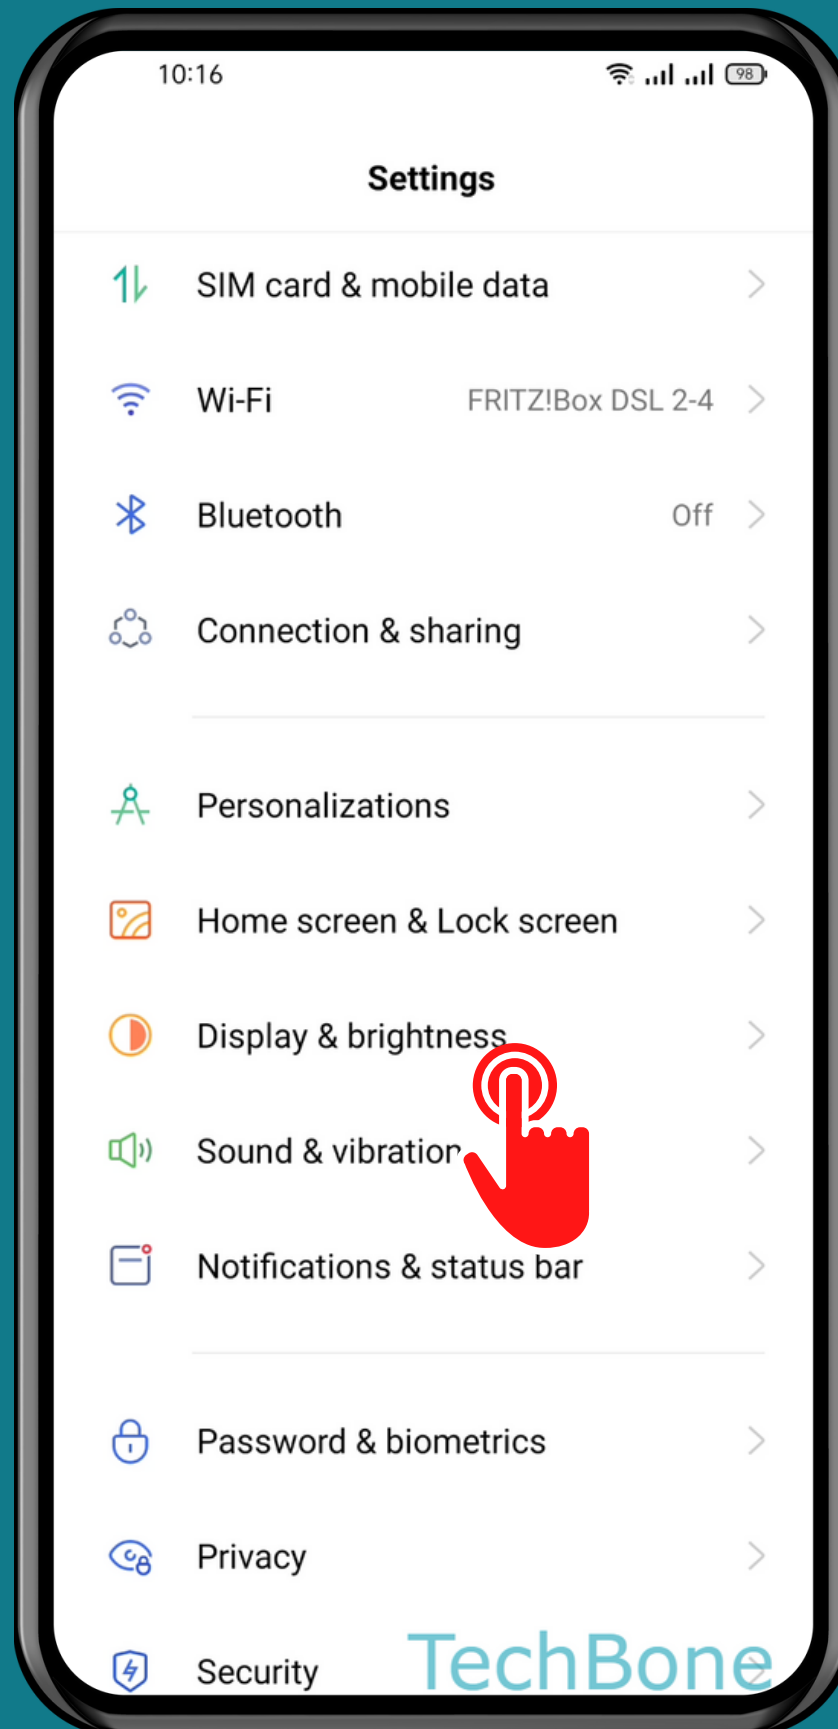

REALME

Android 11 - realme UI 2

HOW TO TURN ON/OFF DARK MODE

Tap on
Settings

Tap on
Display & brightness

Choose
Light or Dark

Done!