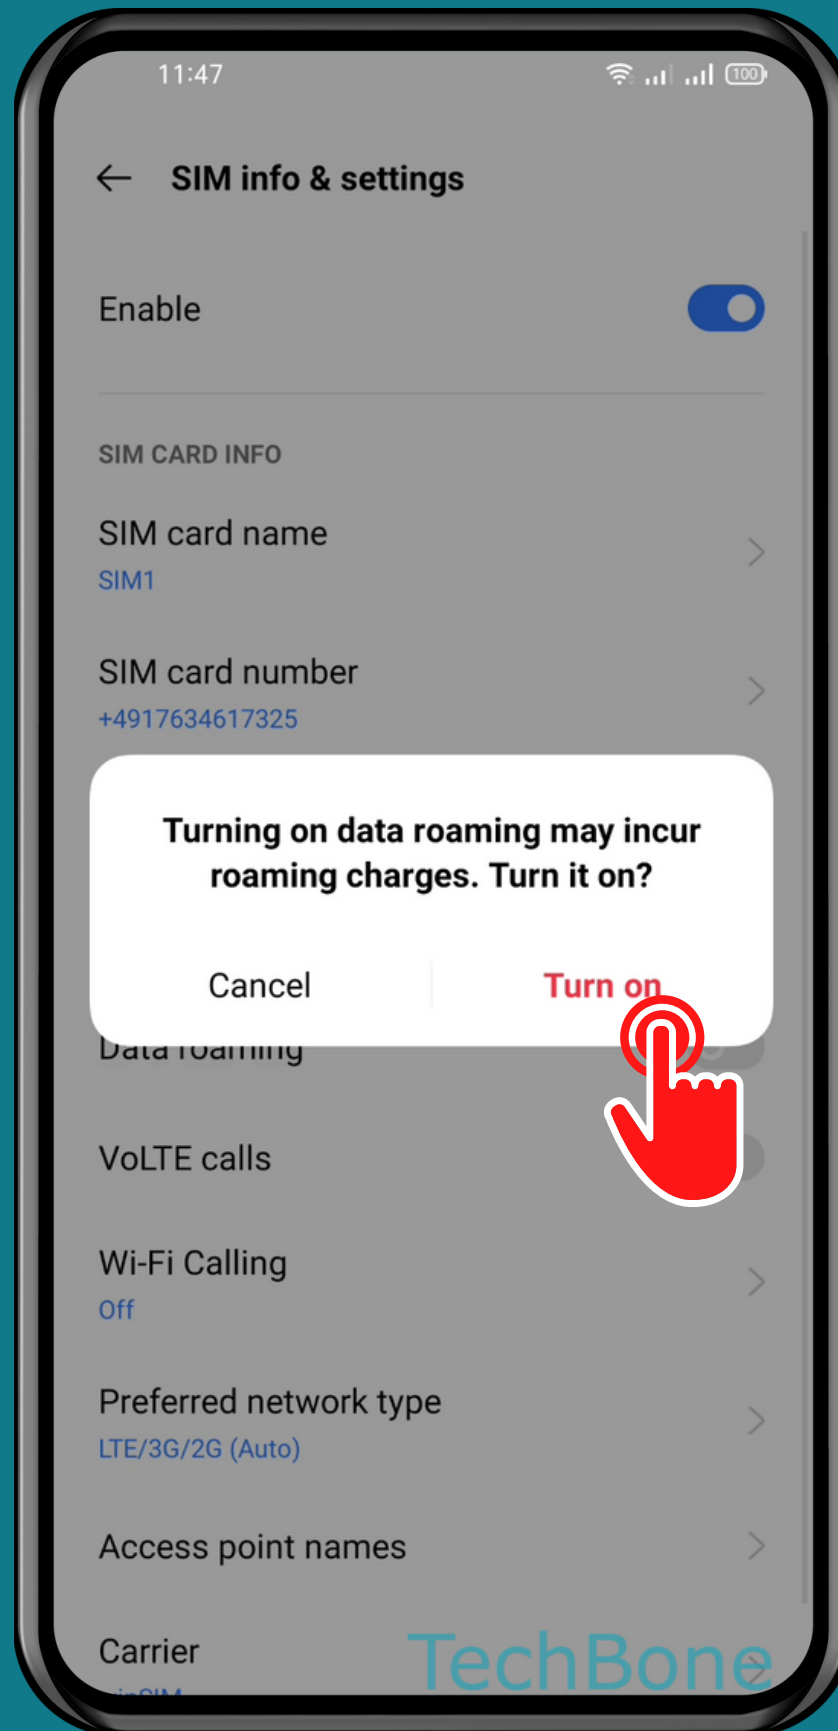

Tap on
Turn on