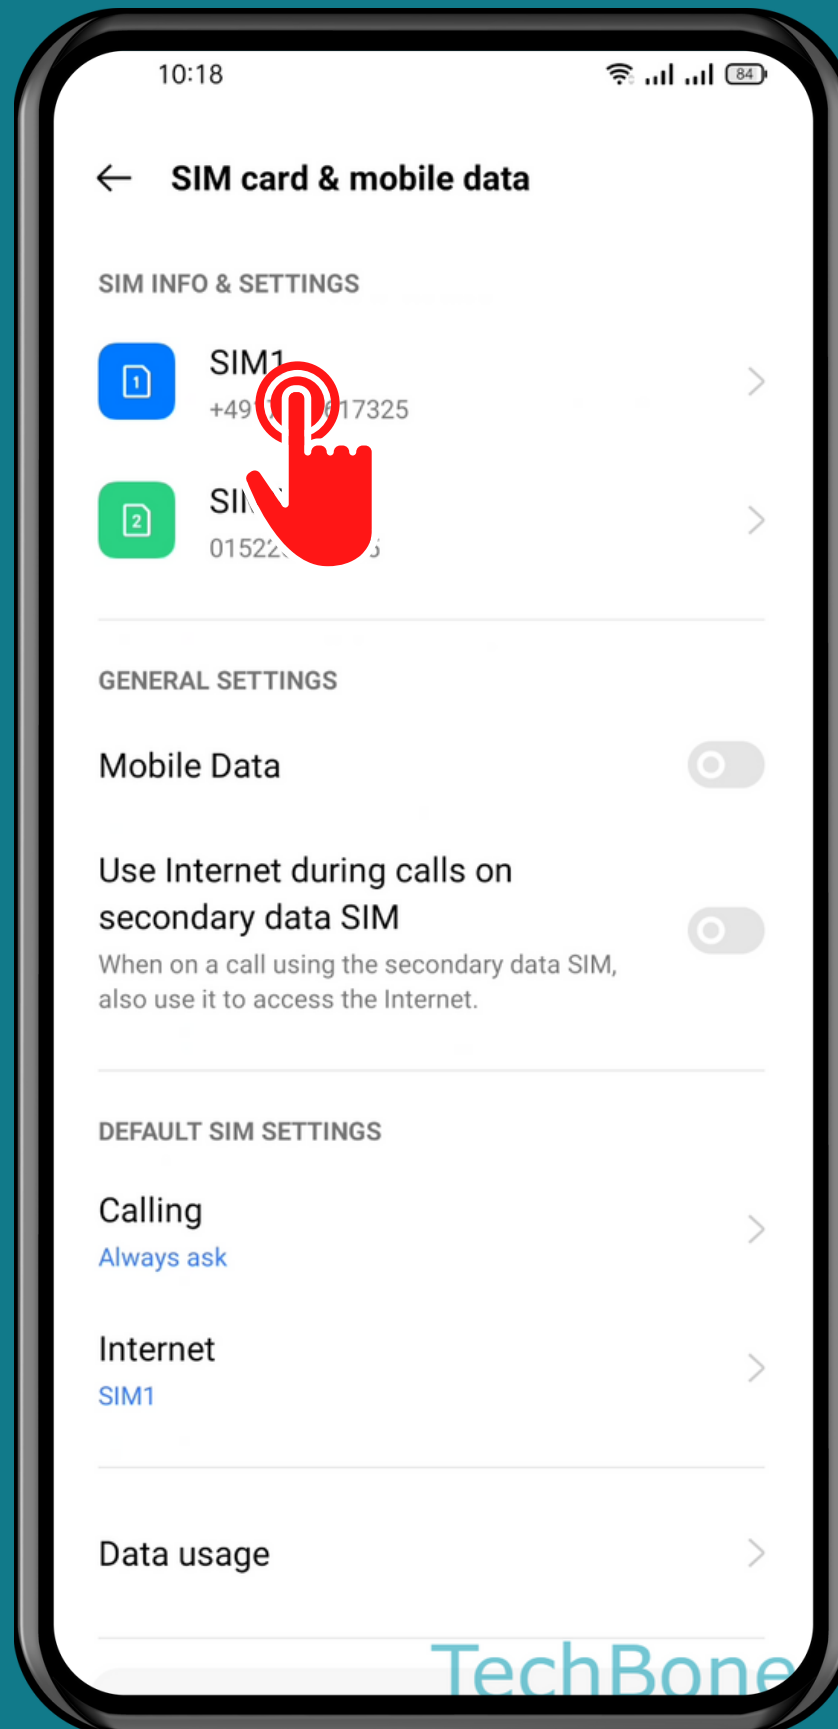

REALME

Android 11 - realme UI 2

# HOW TO TURN ON/OFF DATA ROAMING

Tap on  
Settings

Tap on  
SIM card &  
mobile data

# Choose a SIM card (Dual SIM)