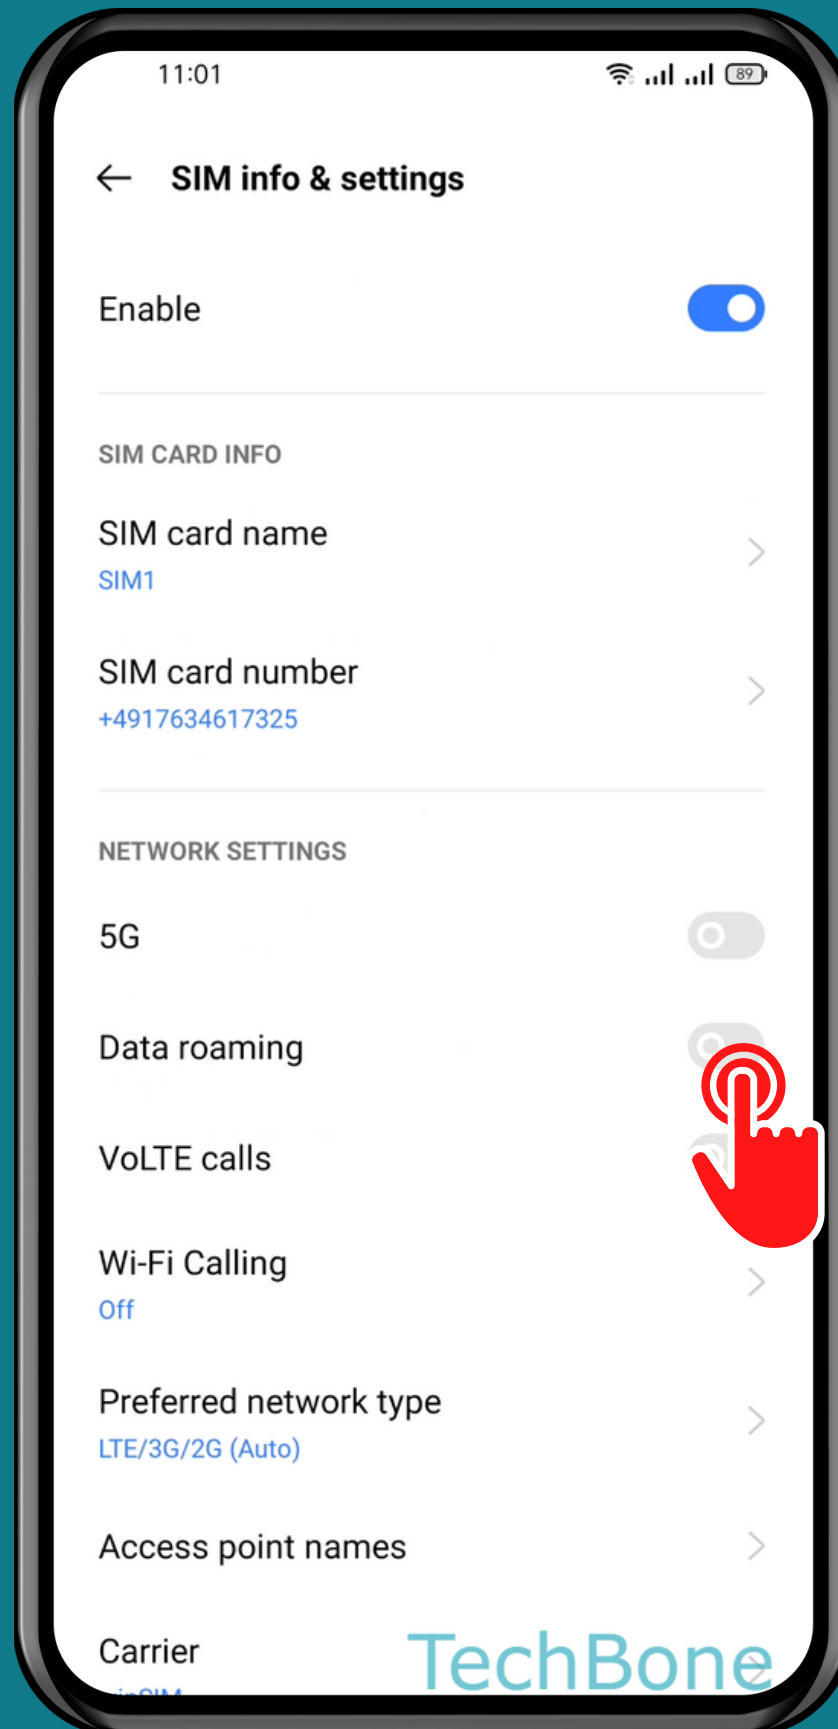

# HOW TO TURN ON/OFF DATA ROAMING

Tap on  
Settings

Tap on  
SIM card &  
mobile data

# Choose a SIM card (Dual SIM)