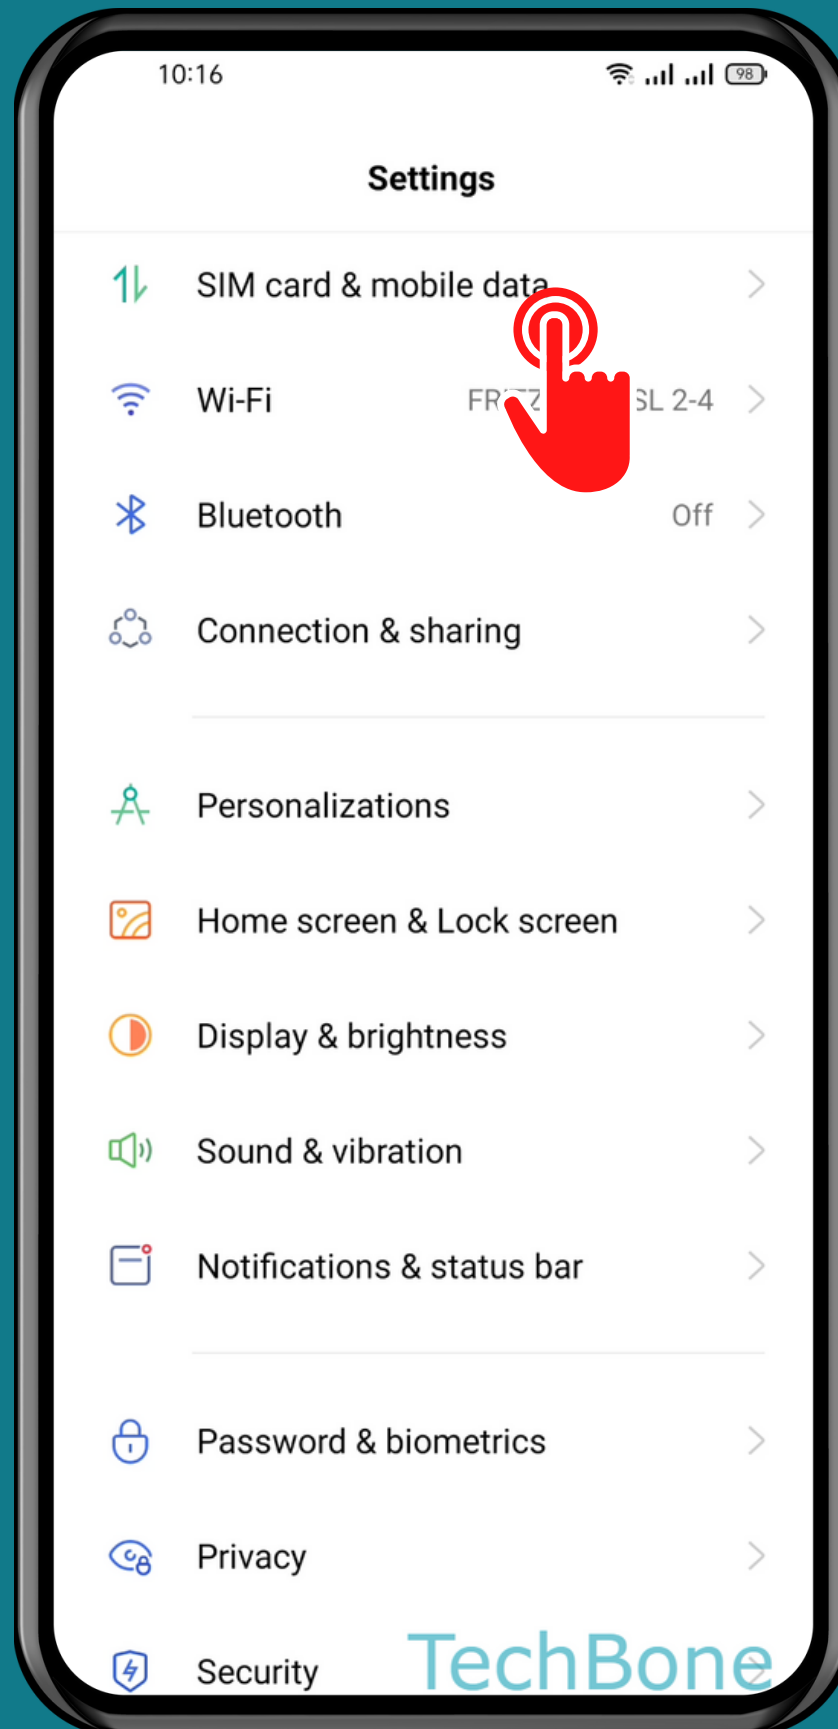

REALME

Android 11 - realme UI 2

# HOW TO TURN ON/OFF DATA ROAMING

Tap on  
Settings

Tap on  
SIM card &  
mobile data

# Choose a SIM card (Dual SIM)