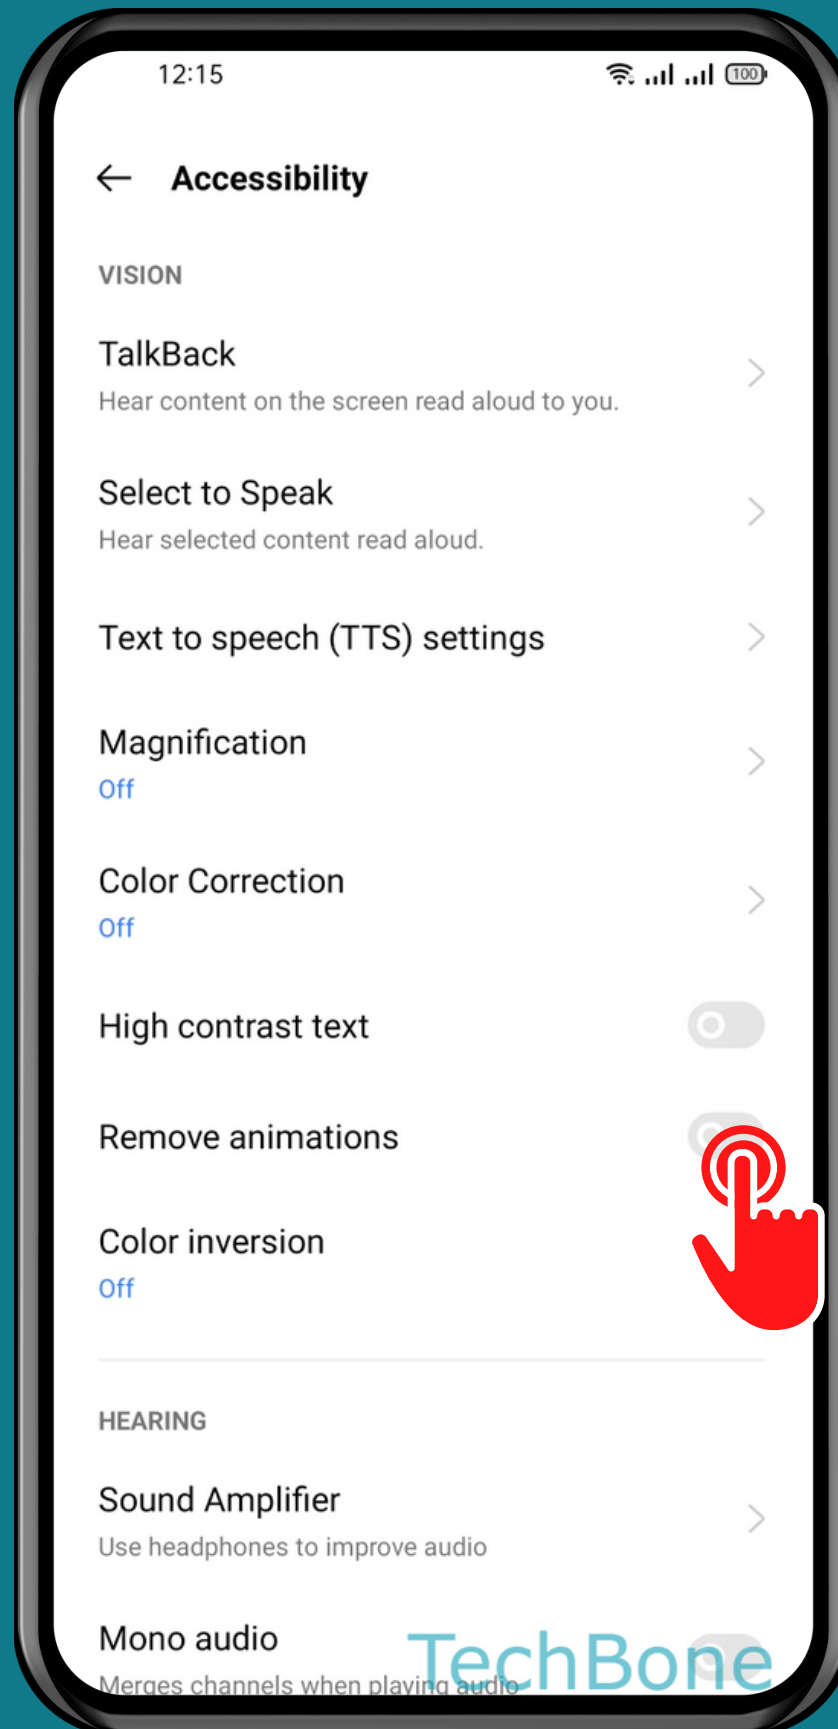

REALME

Android 11 - realme UI 2

HOW TO TURN ON/OFF DISPLAY ANIMATIONS

Tap on
Settings

Tap on Additional settings

Tap on Accessibility

Turn On/Off Remove animations

Done!