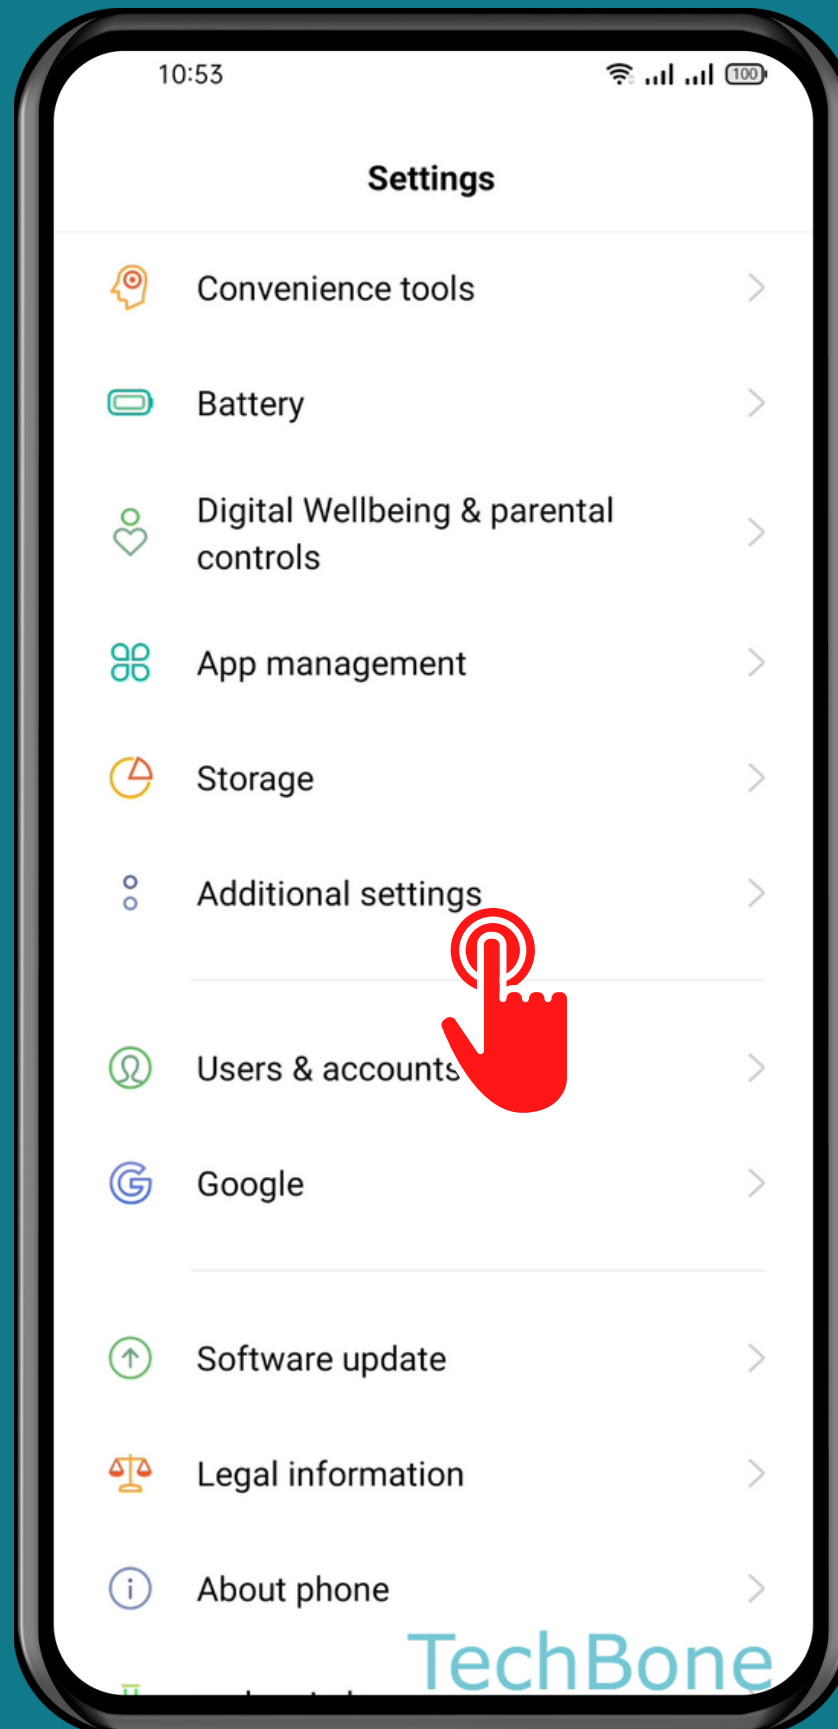

REALME

Android 11 - realme UI 2

HOW TO TURN ON/OFF DISPLAY ANIMATIONS

Tap on
Settings

Tap on Additional settings

Tap on Accessibility

Turn On/Off Remove animations

Done!