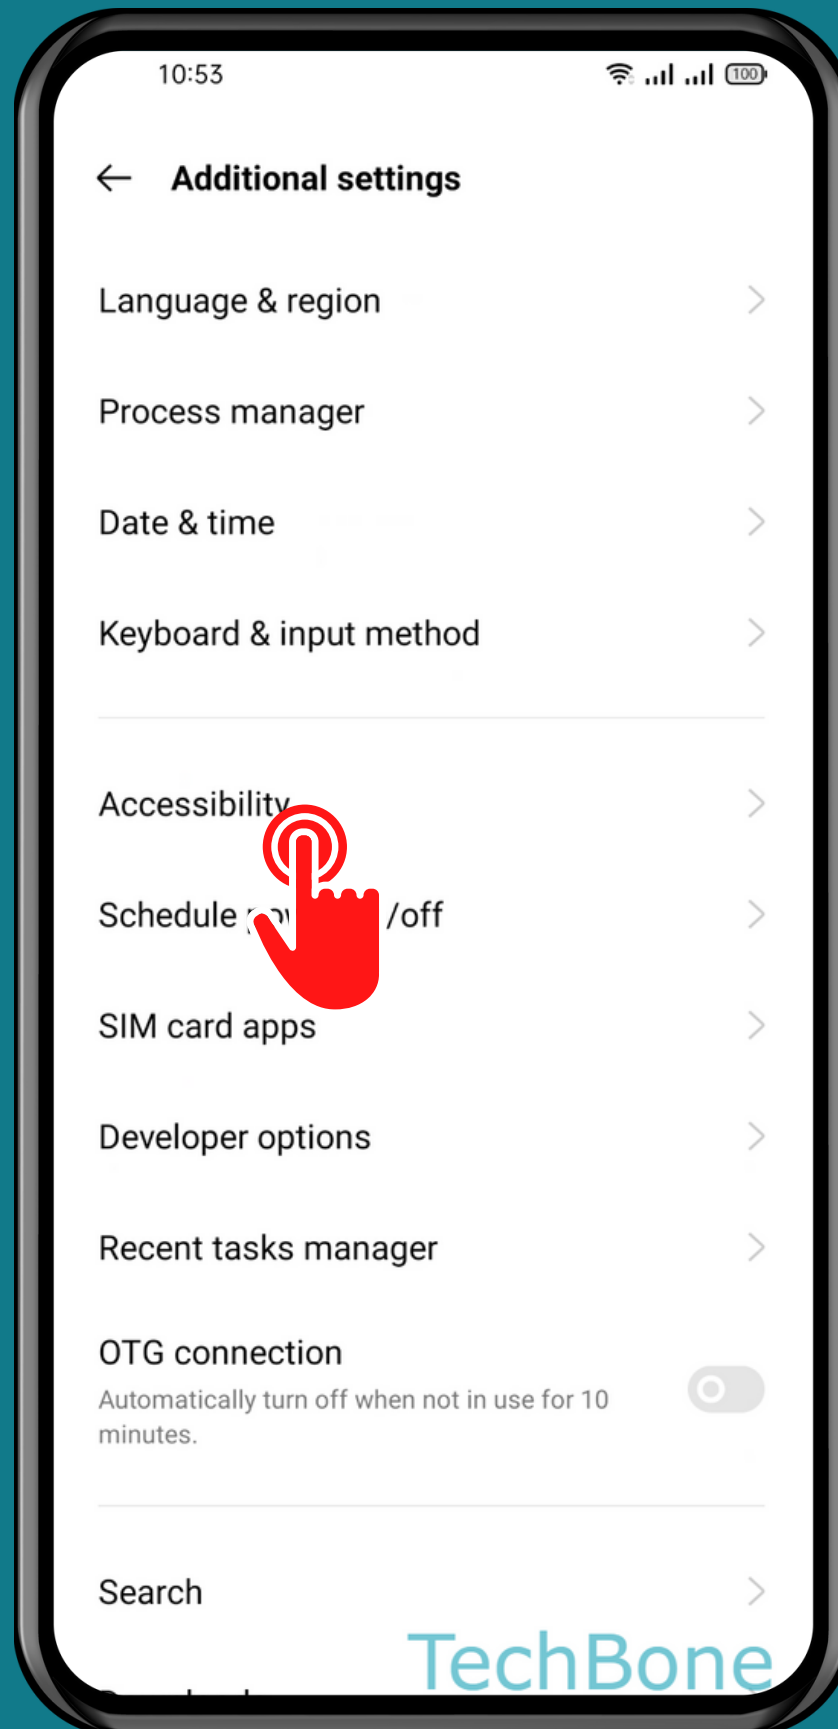

REALME

Android 11 - realme UI 2

HOW TO TURN ON/OFF DISPLAY ANIMATIONS

Tap on
Settings

Tap on Additional settings

Tap on Accessibility

Turn On/Off Remove animations

Done!