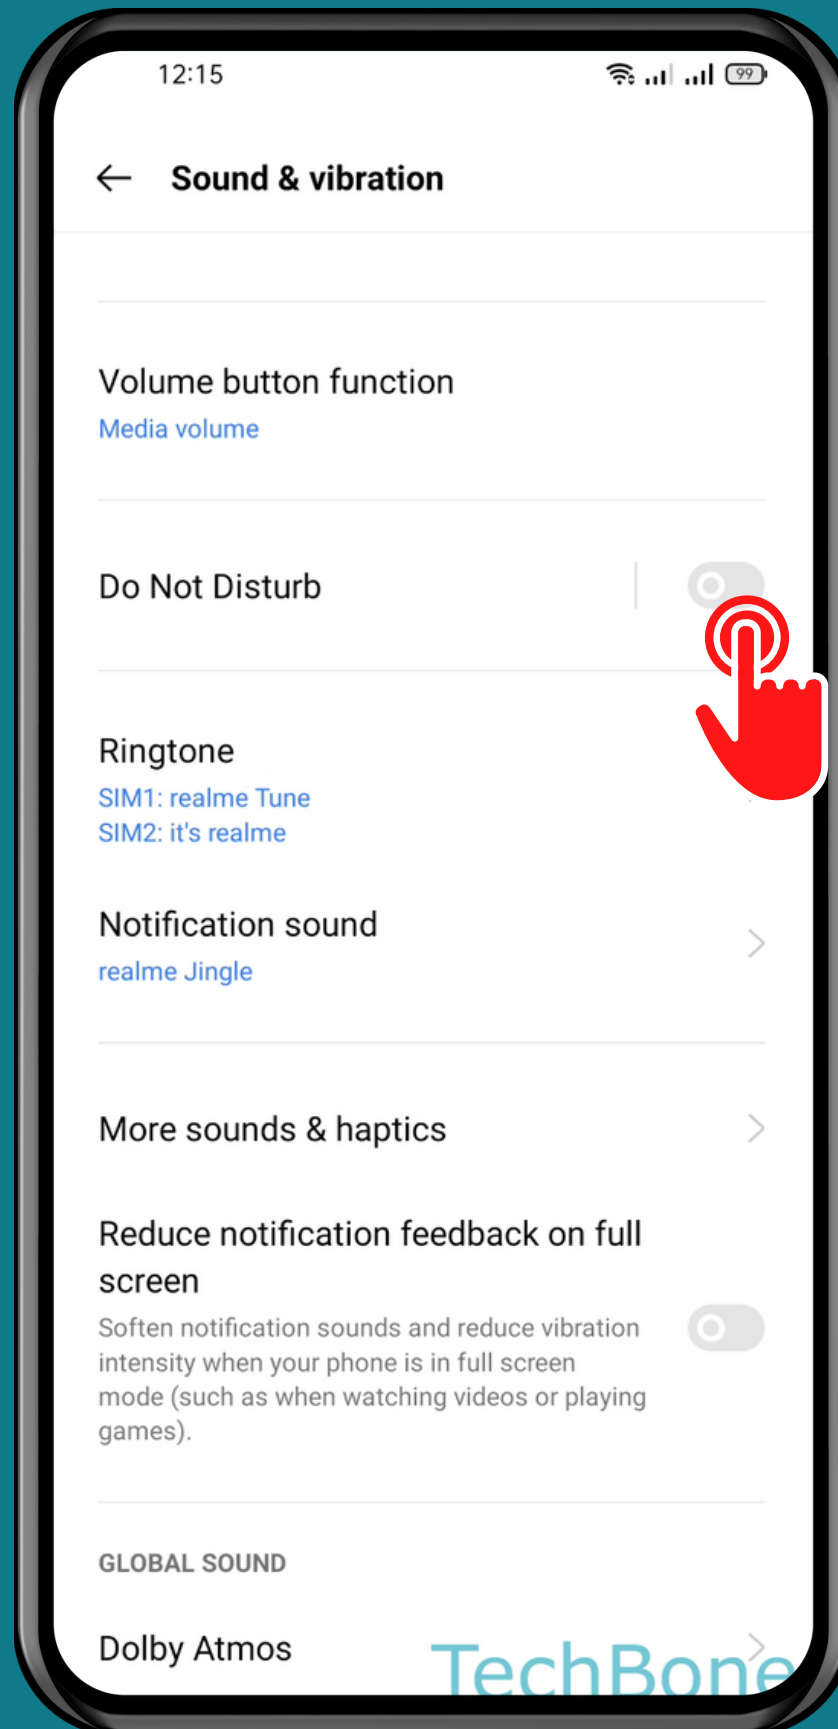

# HOW TO TURN ON/OFF DO NOT DISTURB

Tap on  
Settings

# Tap on Sound & vibration