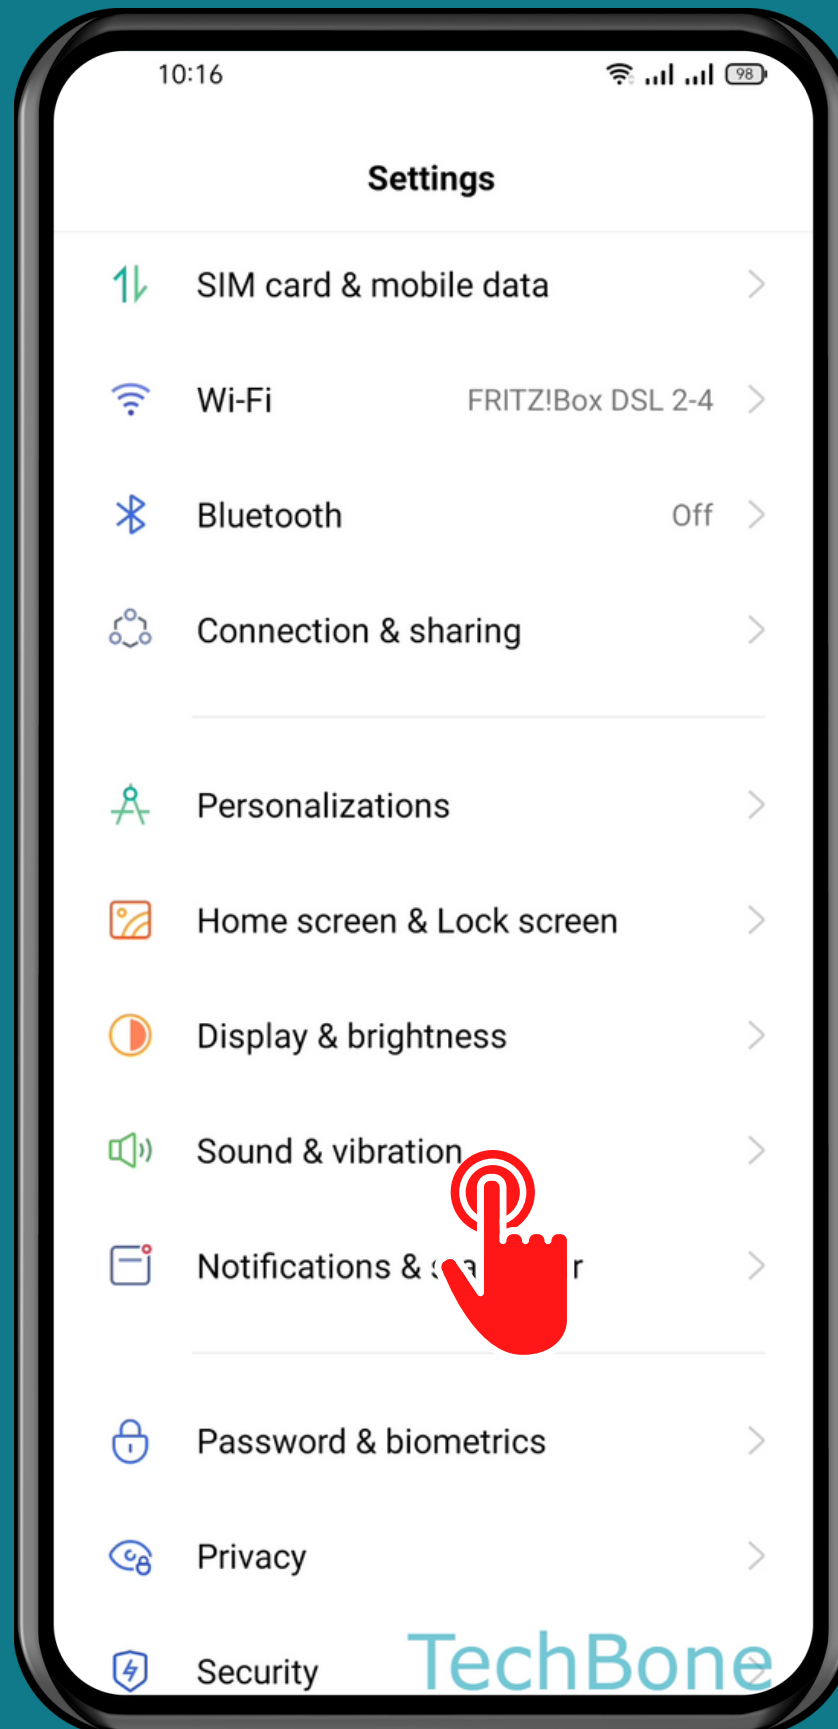

REALME

Android 11 - realme UI 2

# HOW TO TURN ON/OFF DO NOT DISTURB

Tap on  
Settings

# Tap on Sound & vibration