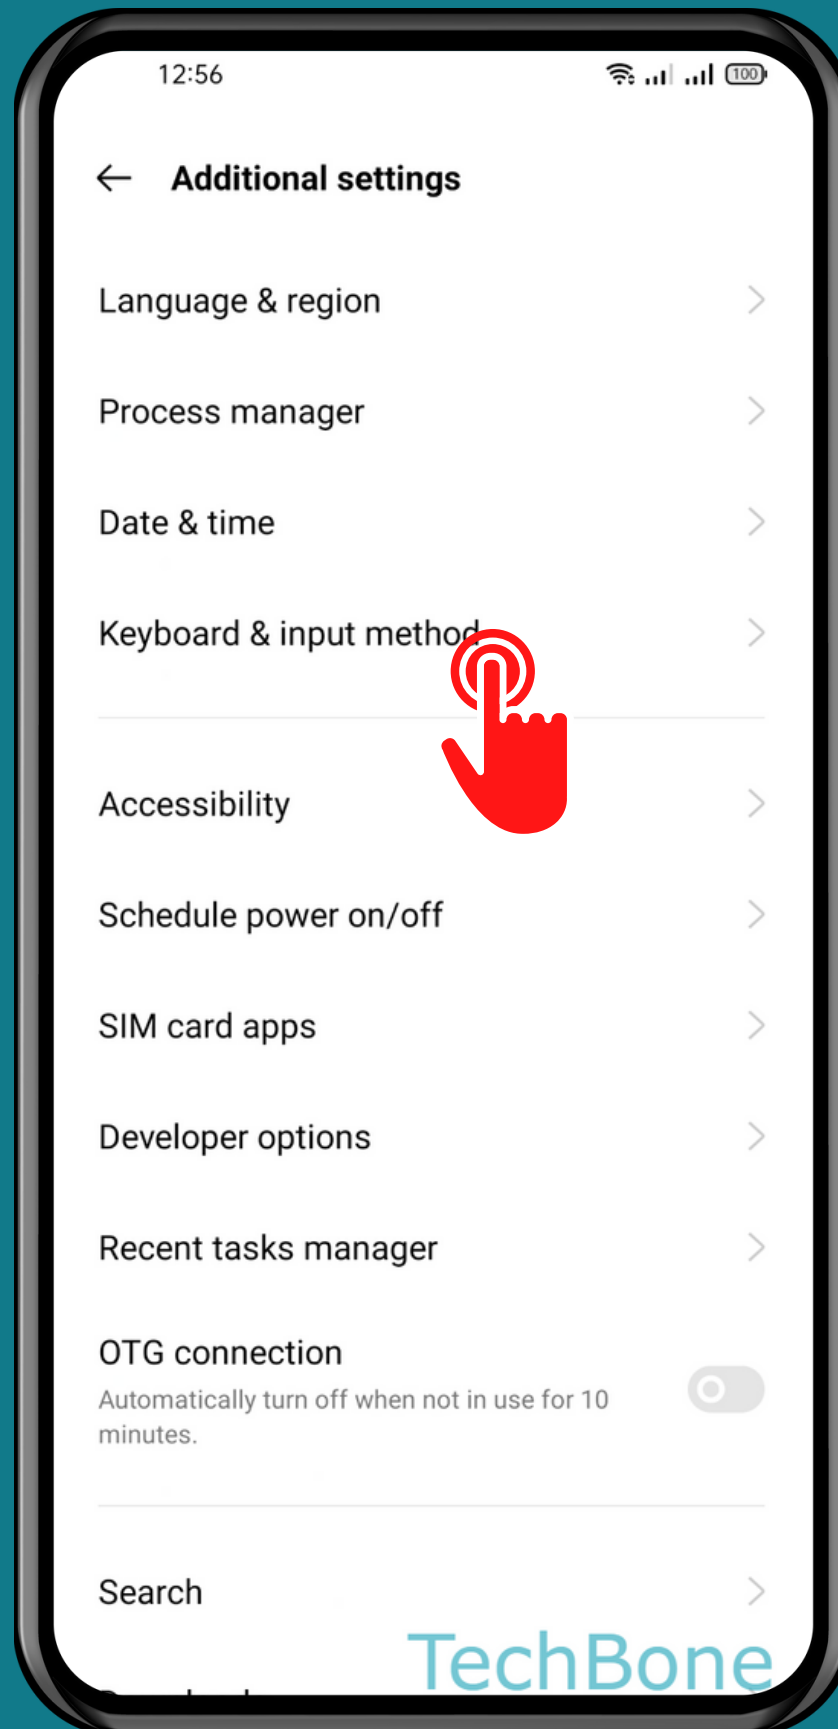

REALME

Android 11 - realme UI 2

HOW TO TURN ON/OFF DOUBLE-SPACE PERIOD

Tap on
Settings

Tap on Additional settings

Tap on Keyboard & input method

Tap on
Gboard

Tap on
Text correction

Turn On/Off Double-space period

Done!