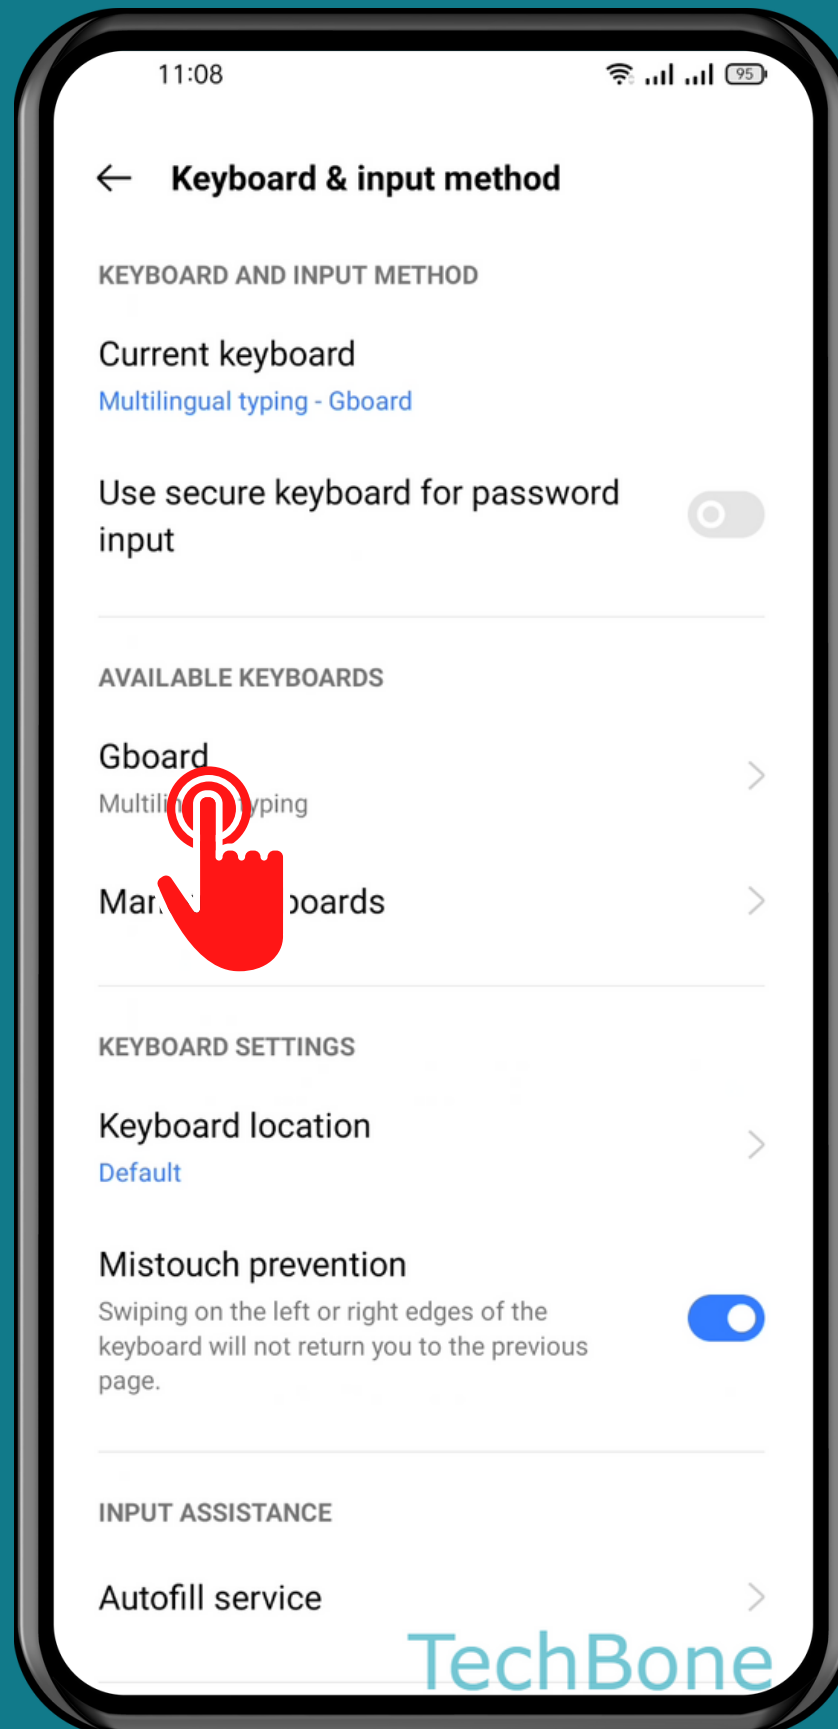

REALME

Android 11 - realme UI 2

HOW TO TURN ON/OFF DOUBLE-SPACE PERIOD

Tap on
Settings

Tap on Additional settings

Tap on Keyboard & input method

Tap on
Gboard

Tap on
Text correction

Turn On/Off Double-space period

Done!