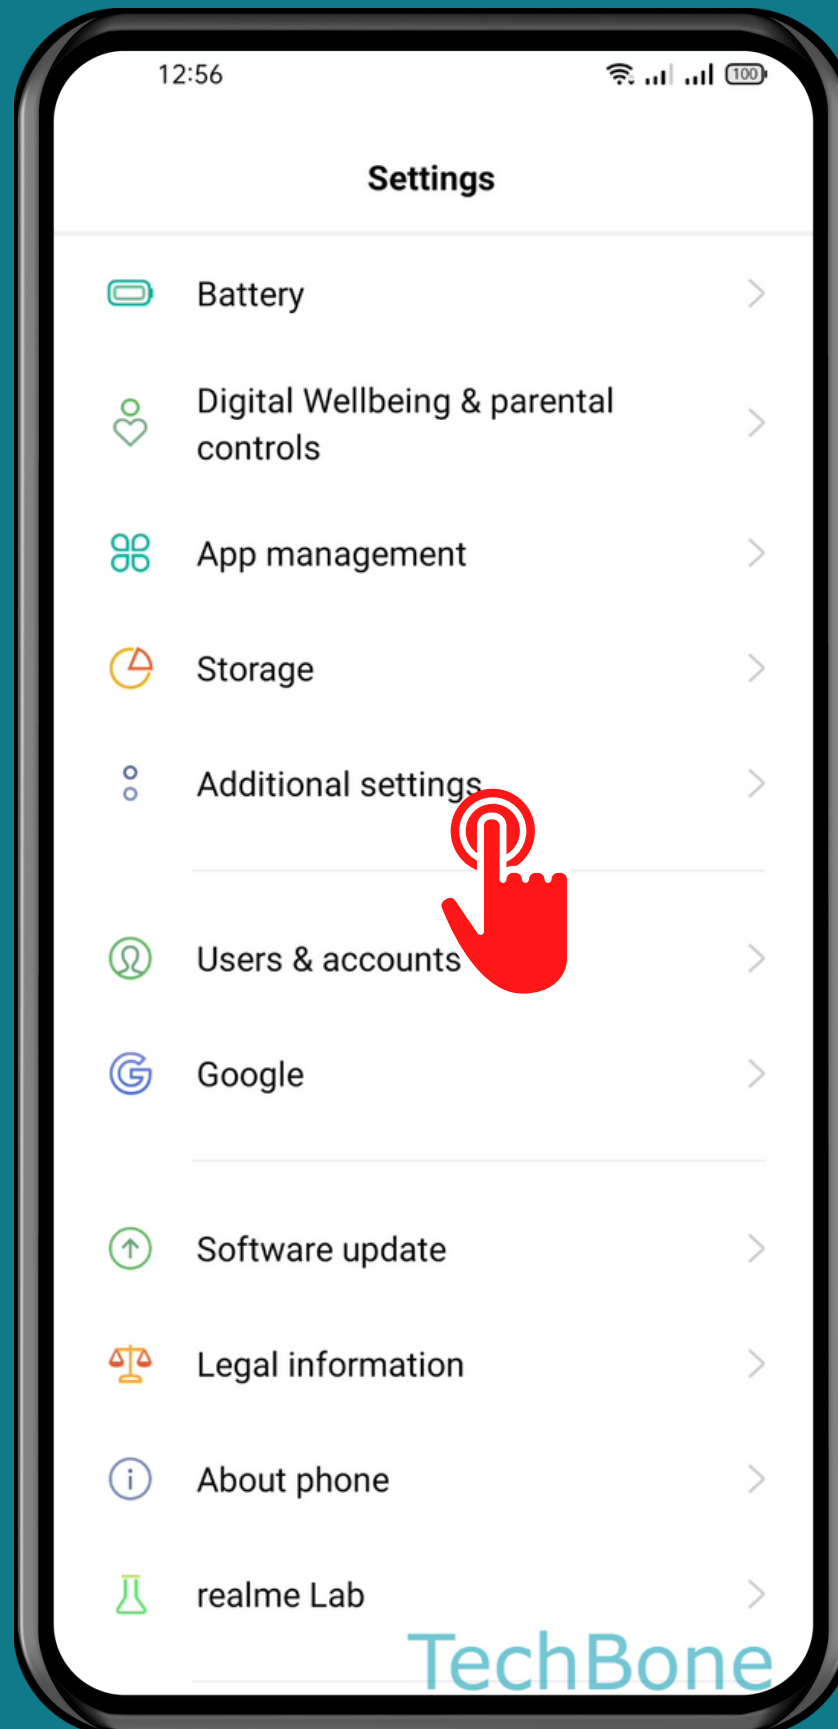

REALME

Android 11 - realme UI 2

HOW TO TURN ON/OFF DOUBLE-SPACE PERIOD

Tap on
Settings

Tap on Additional settings

Tap on Keyboard & input method

Tap on
Gboard

Tap on
Text correction

Turn On/Off Double-space period

Done!