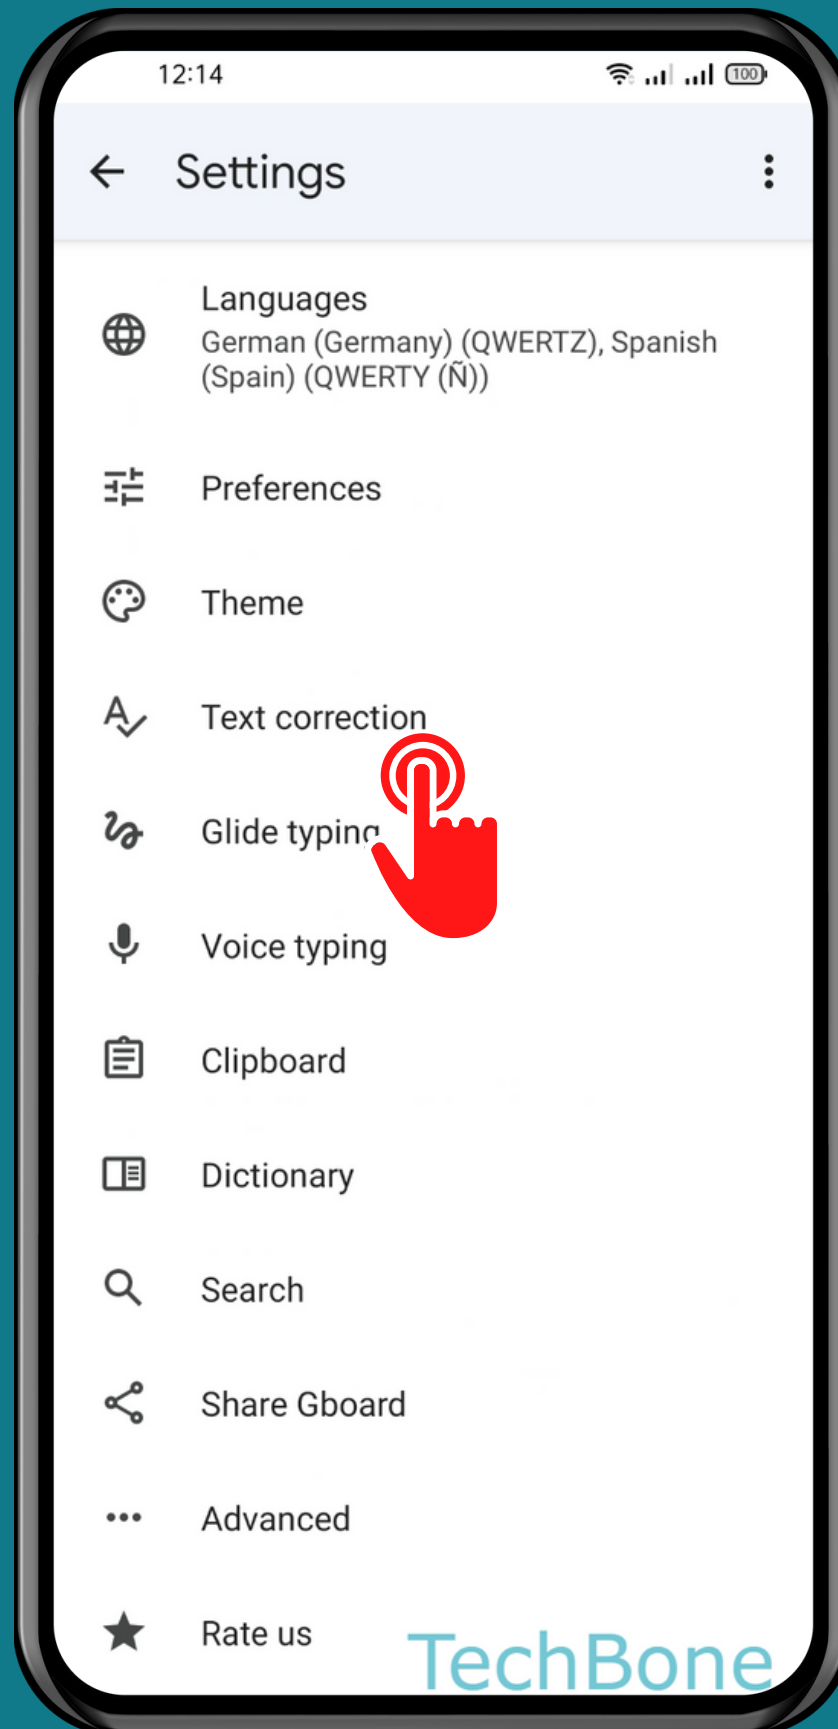

REALME

Android 11 - realme UI 2

HOW TO TURN ON/OFF DOUBLE-SPACE PERIOD

Tap on
Settings

Tap on Additional settings

Tap on Keyboard & input method

Tap on
Gboard

Tap on
Text correction