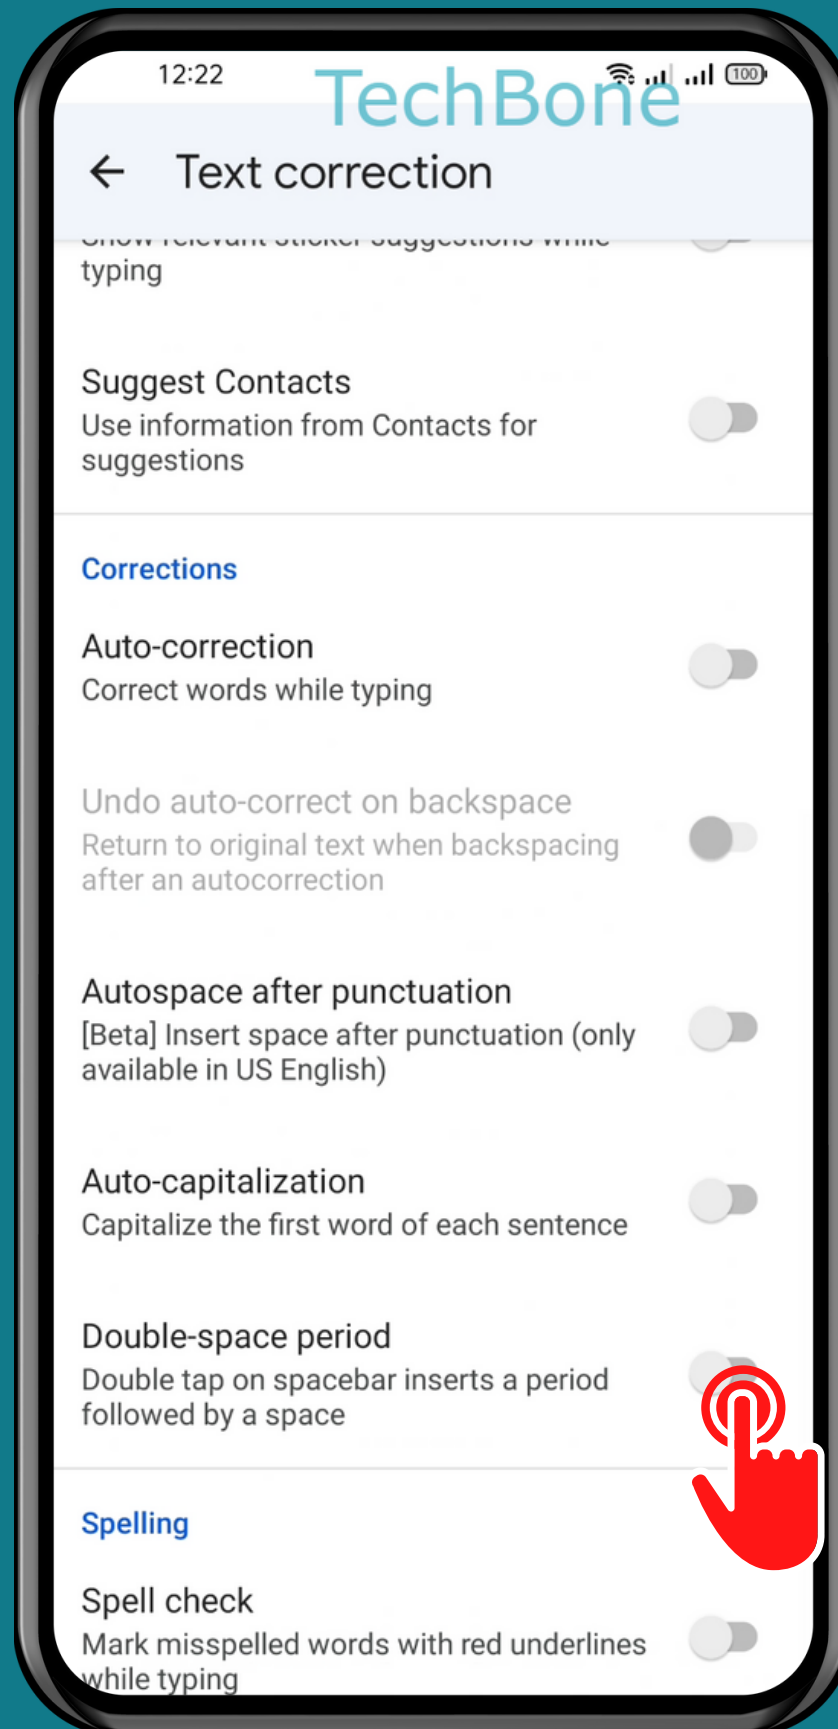

REALME

Android 11 - realme UI 2

HOW TO TURN ON/OFF DOUBLE-SPACE PERIOD

Tap on
Settings

Tap on Additional settings

Tap on Keyboard & input method

Tap on
Gboard

Tap on
Text correction

Turn On/Off Double-space period

Done!