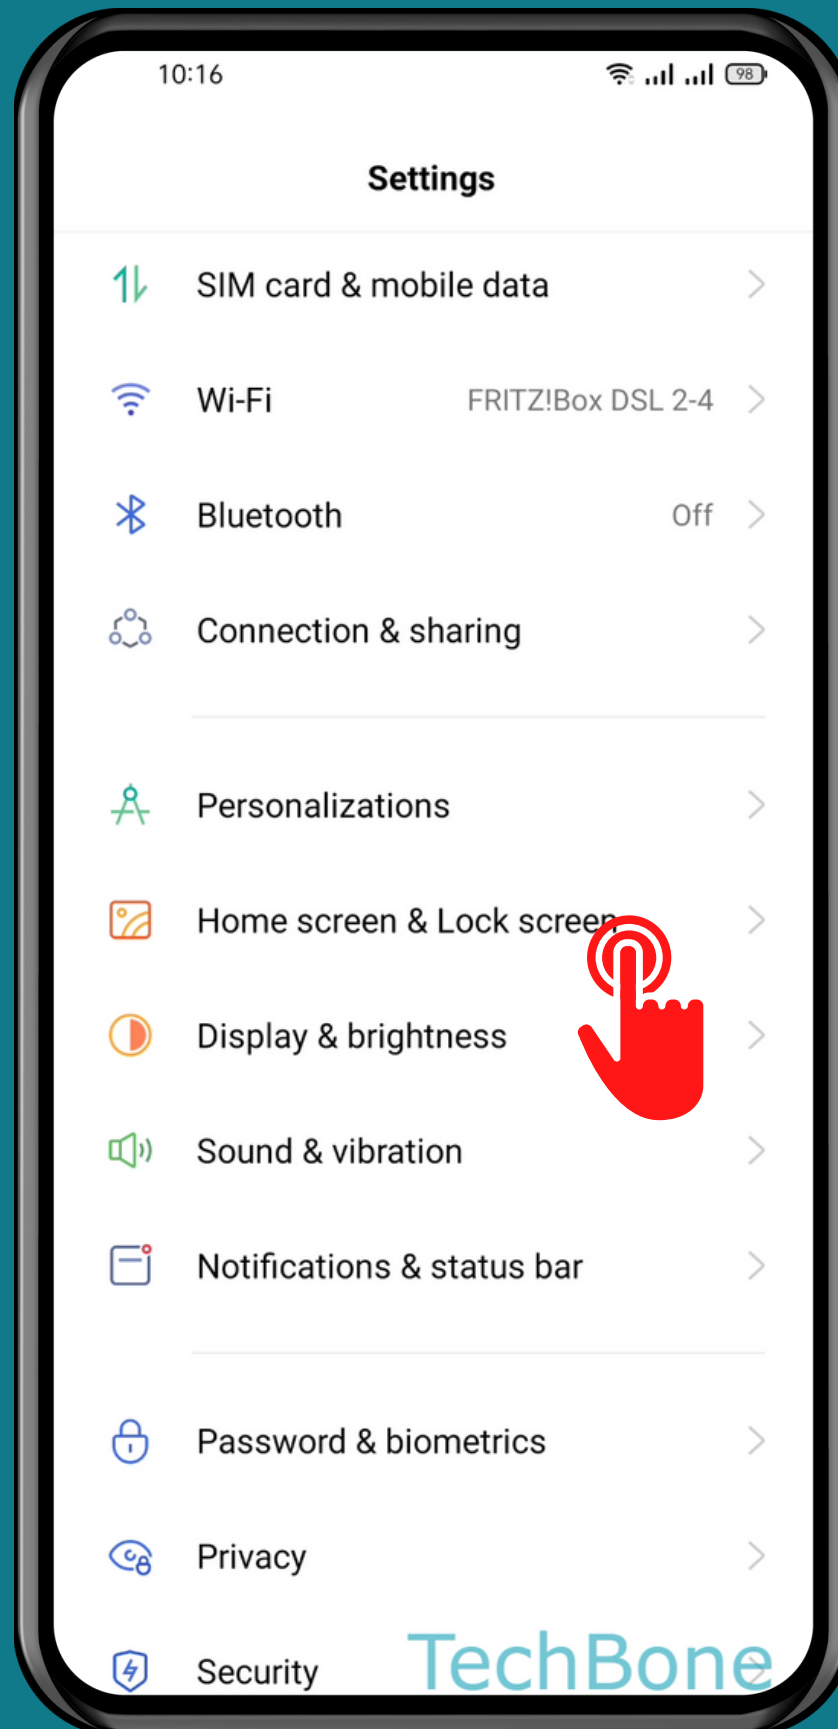

REALME

Android 11 - realme UI 2

TURN ON/OFF
"DOUBLE-TAP TO
WAKE SCREEN"

Tap on
Settings

Tap on Home screen & Lock screen

Turn On/Off Double-tap to wake screen

Done!