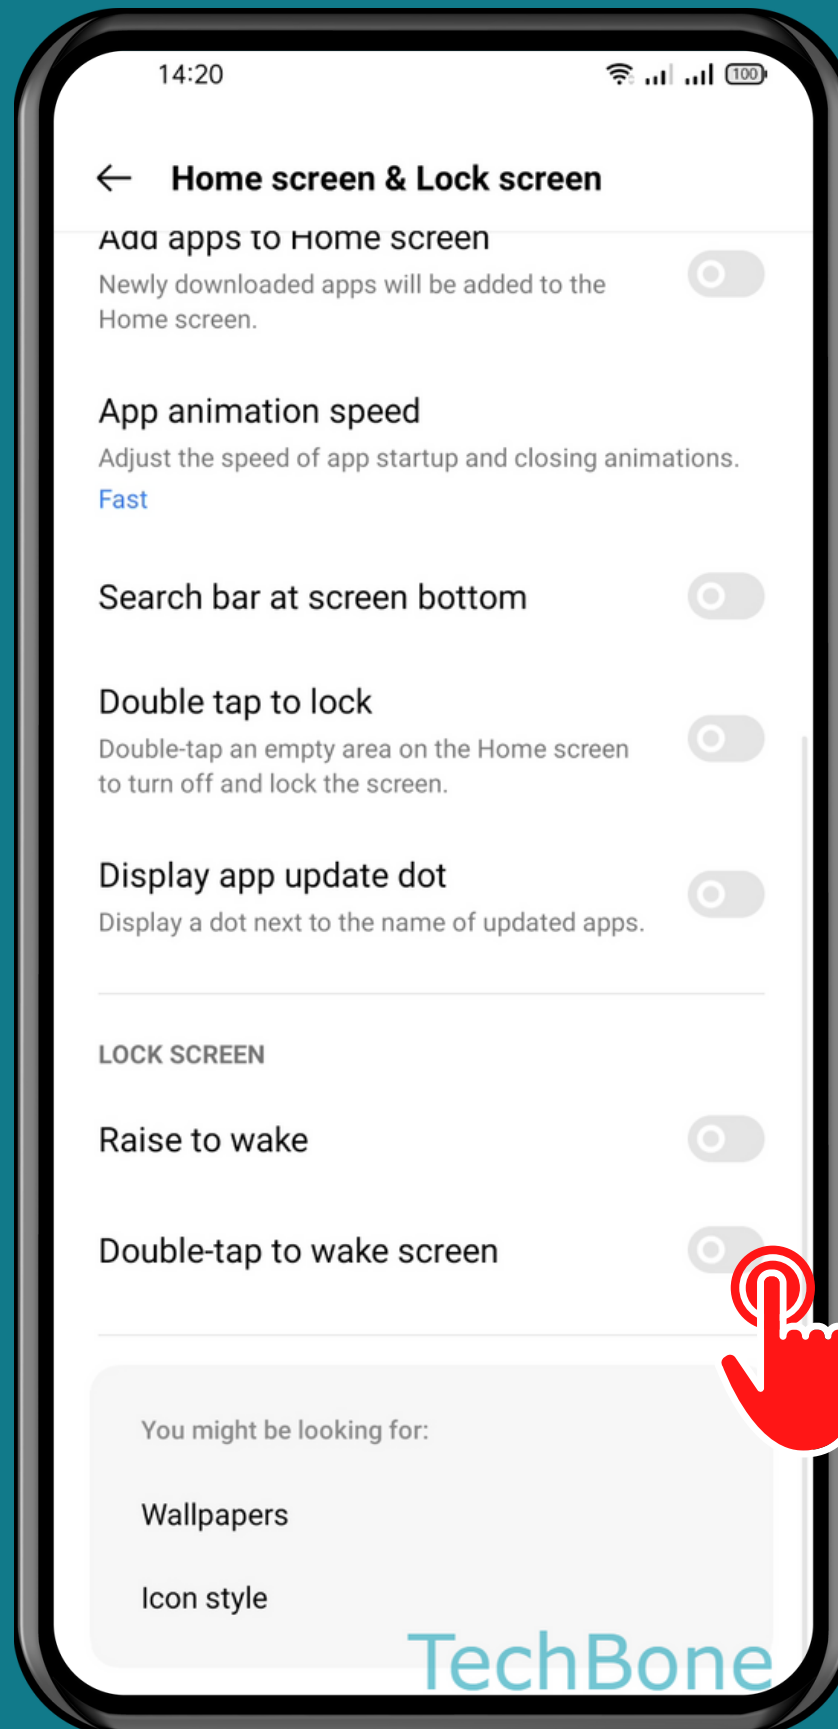

REALME

Android 11 - realme UI 2

TURN ON/OFF
"DOUBLE-TAP TO
WAKE SCREEN"

Tap on
Settings

Tap on Home screen & Lock screen

Turn On/Off Double-tap to wake screen

Done!