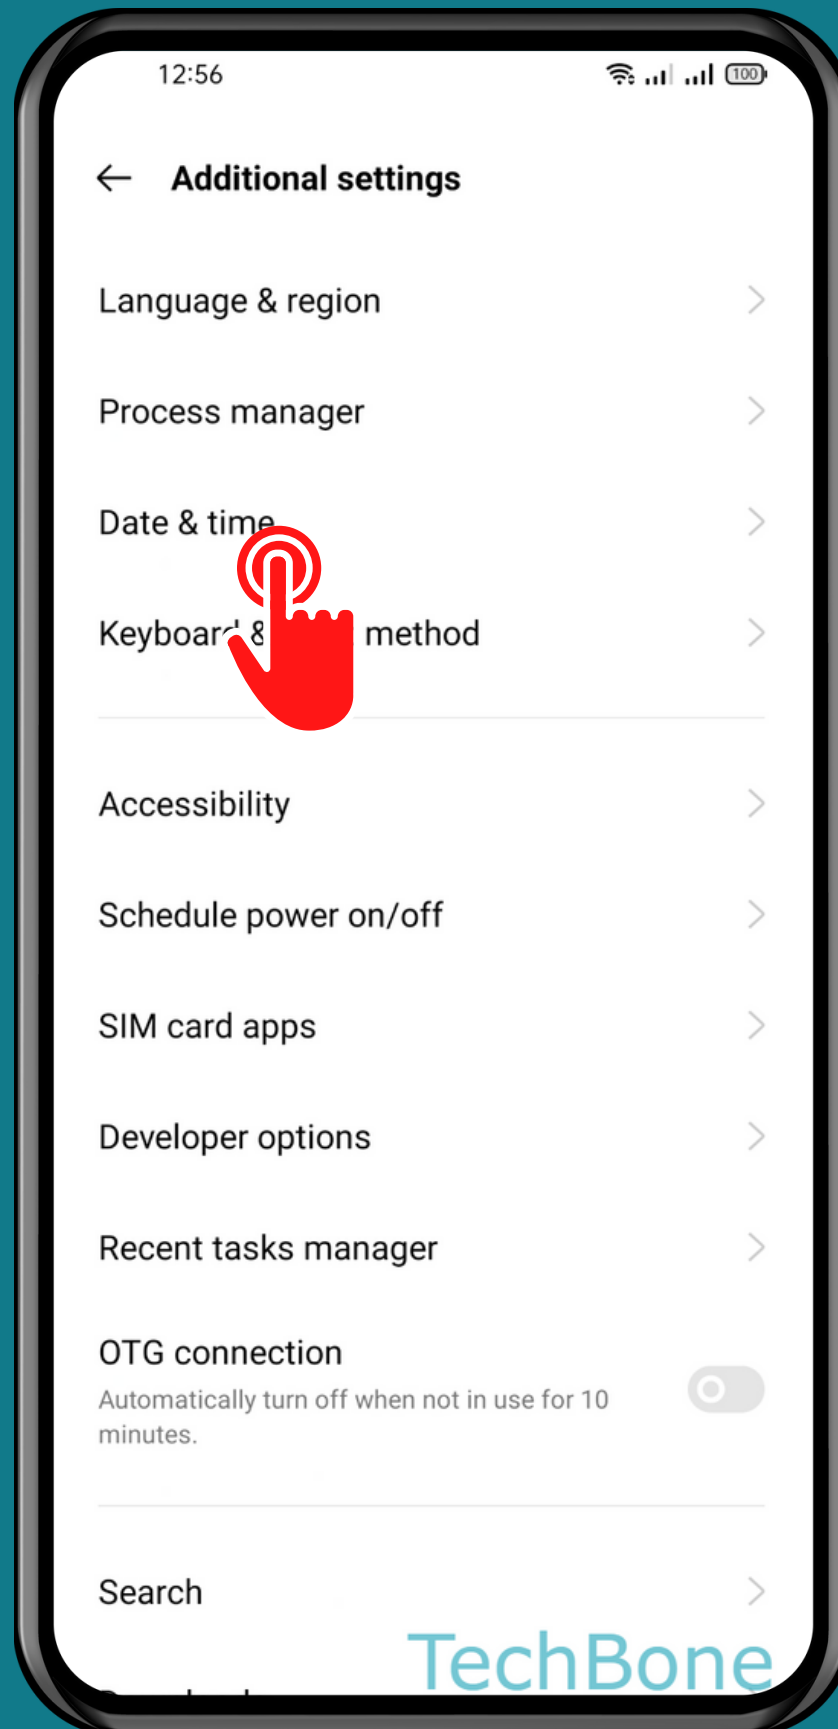

REALME

Android 11 - realme UI 2

HOW TO TURN ON/OFF DUAL CLOCK

Tap on
Settings

Tap on Additional settings

Tap on Date & time

Tap on
Dual clock

Turn On/Off Dual clock

Set other Options

TechBone

Done!