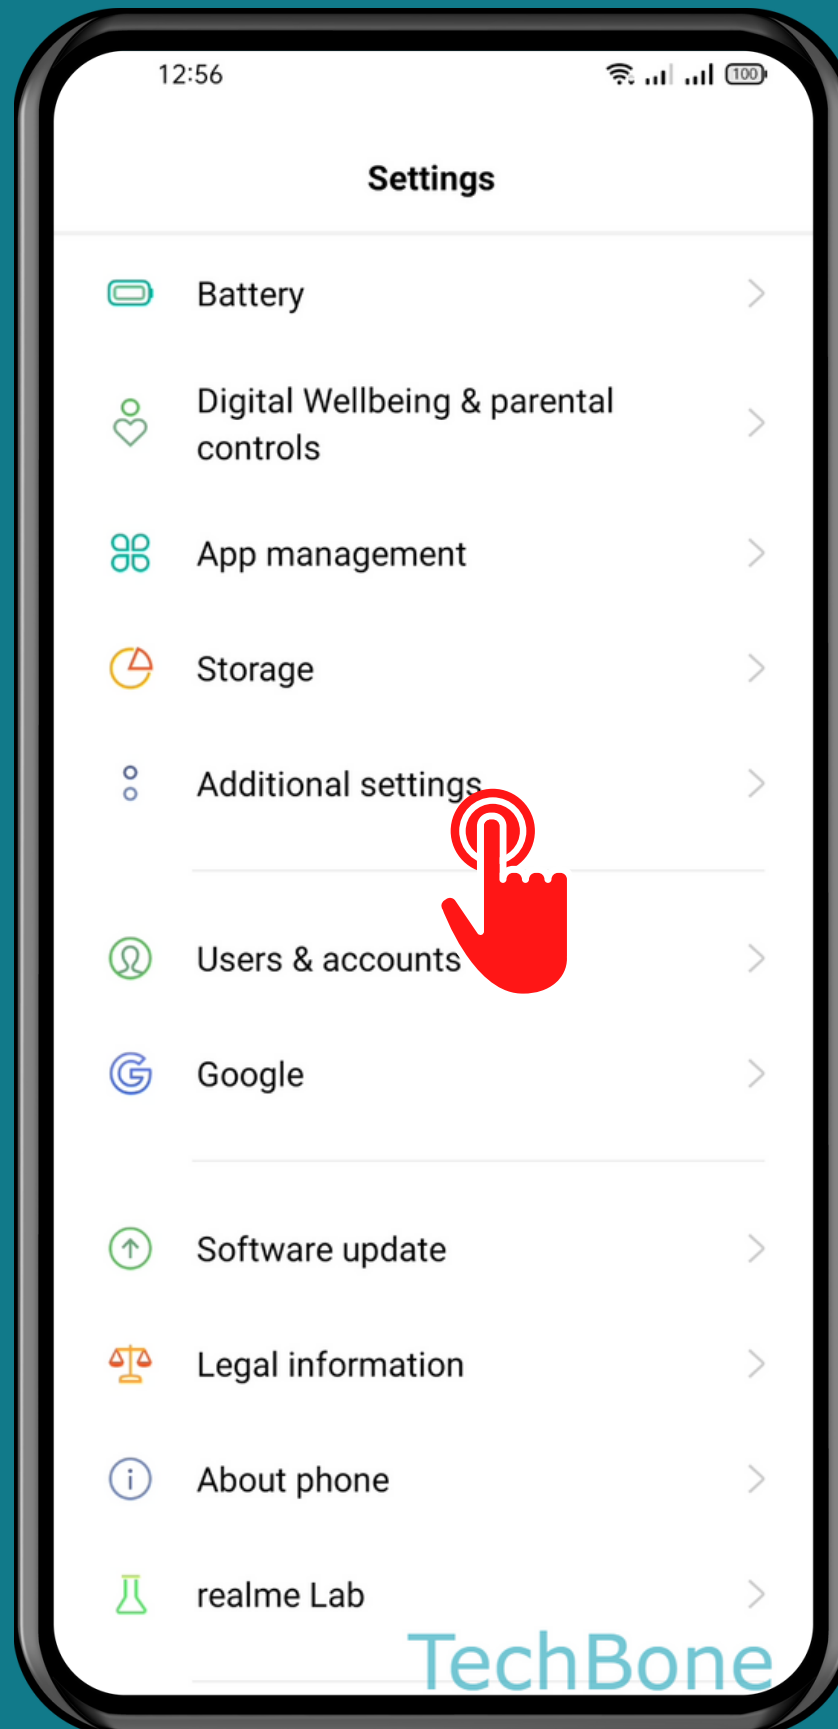

REALME

Android 11 - realme UI 2

HOW TO TURN ON/OFF DUAL CLOCK

Tap on
Settings

Tap on Additional settings

Tap on Date & time

Tap on
Dual clock

Turn On/Off Dual clock