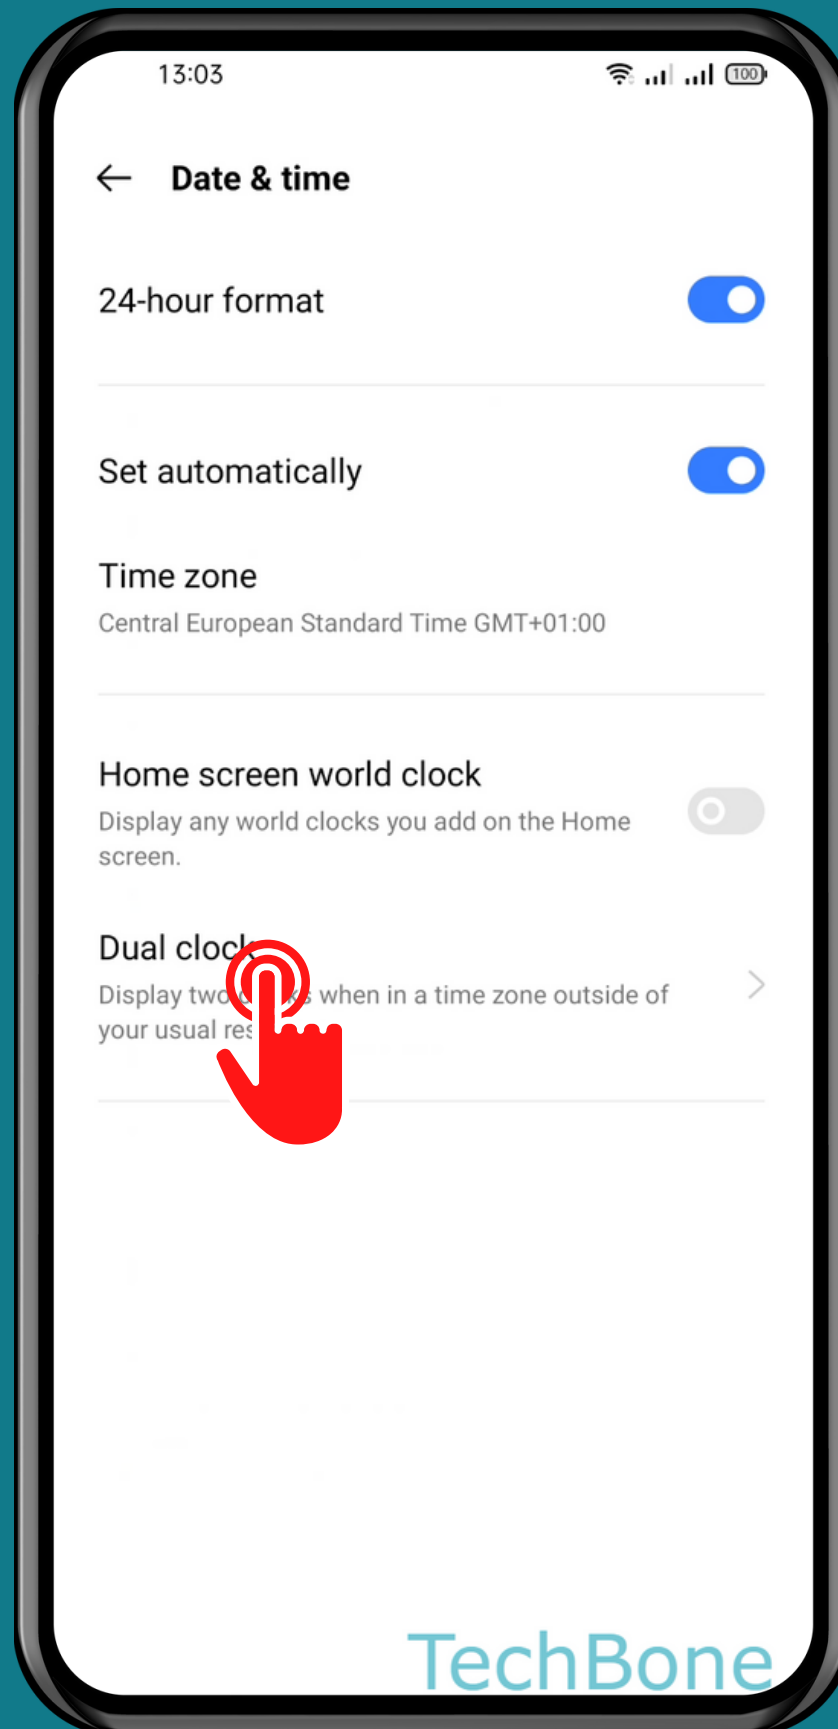

REALME

Android 11 - realme UI 2

HOW TO TURN ON/OFF DUAL CLOCK

Tap on
Settings

Tap on Additional settings

Tap on Date & time

Tap on
Dual clock

Turn On/Off Dual clock