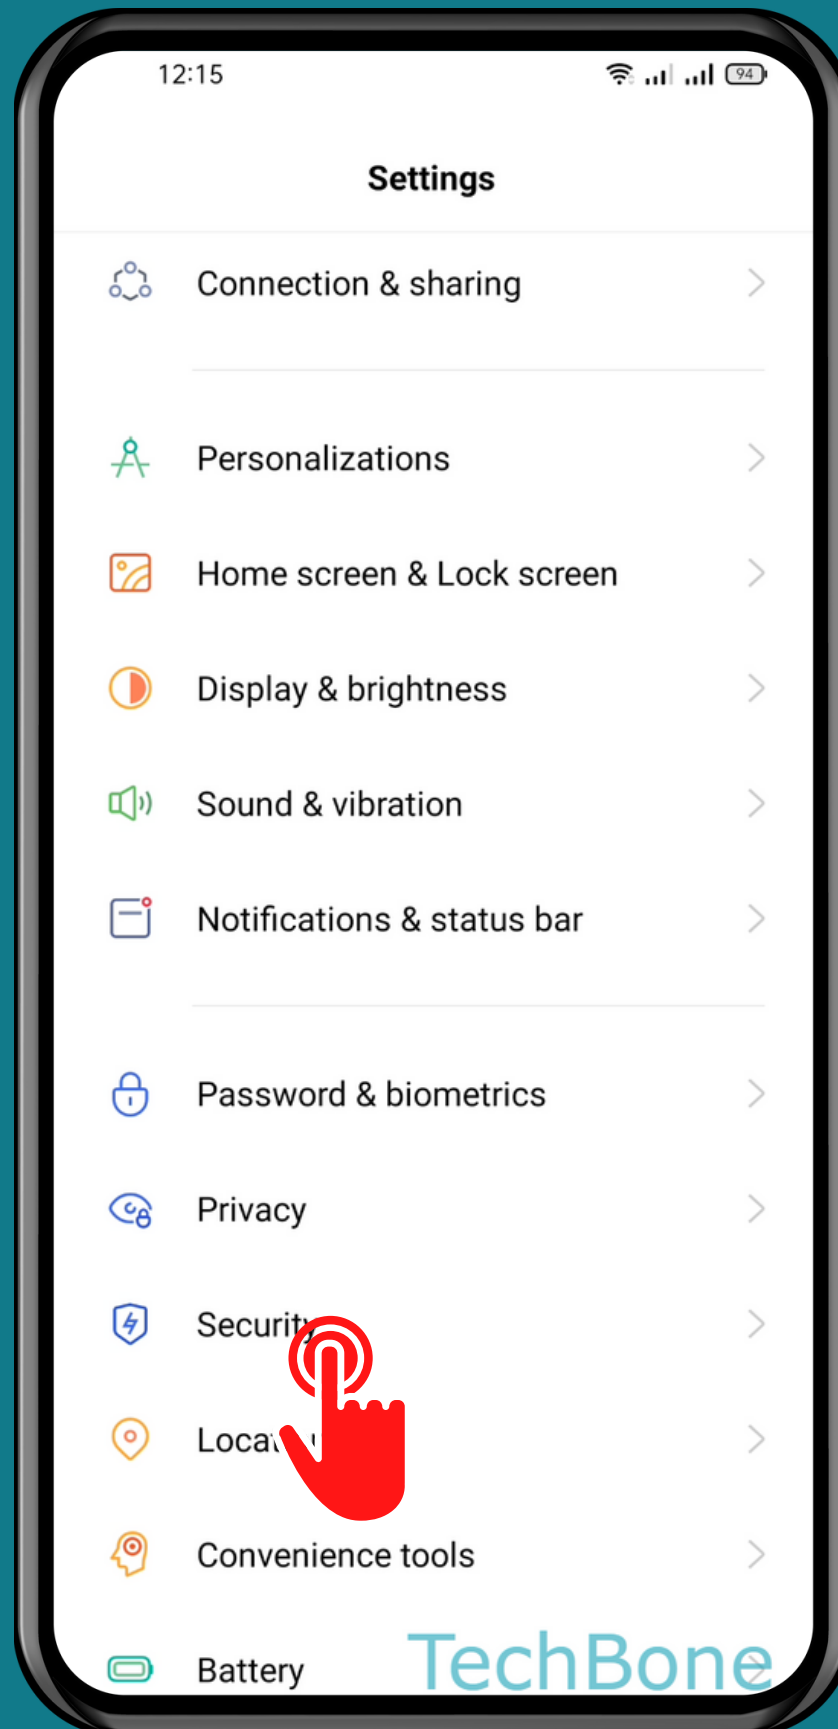

REALME

Android 11 - realme UI 2

HOW TO TURN ON/OFF EMERGENCY ALERTS

Tap on
Settings

Tap on Security

Tap on Wireless emergency alerts

Turn On/Off Allow alerts

Done!