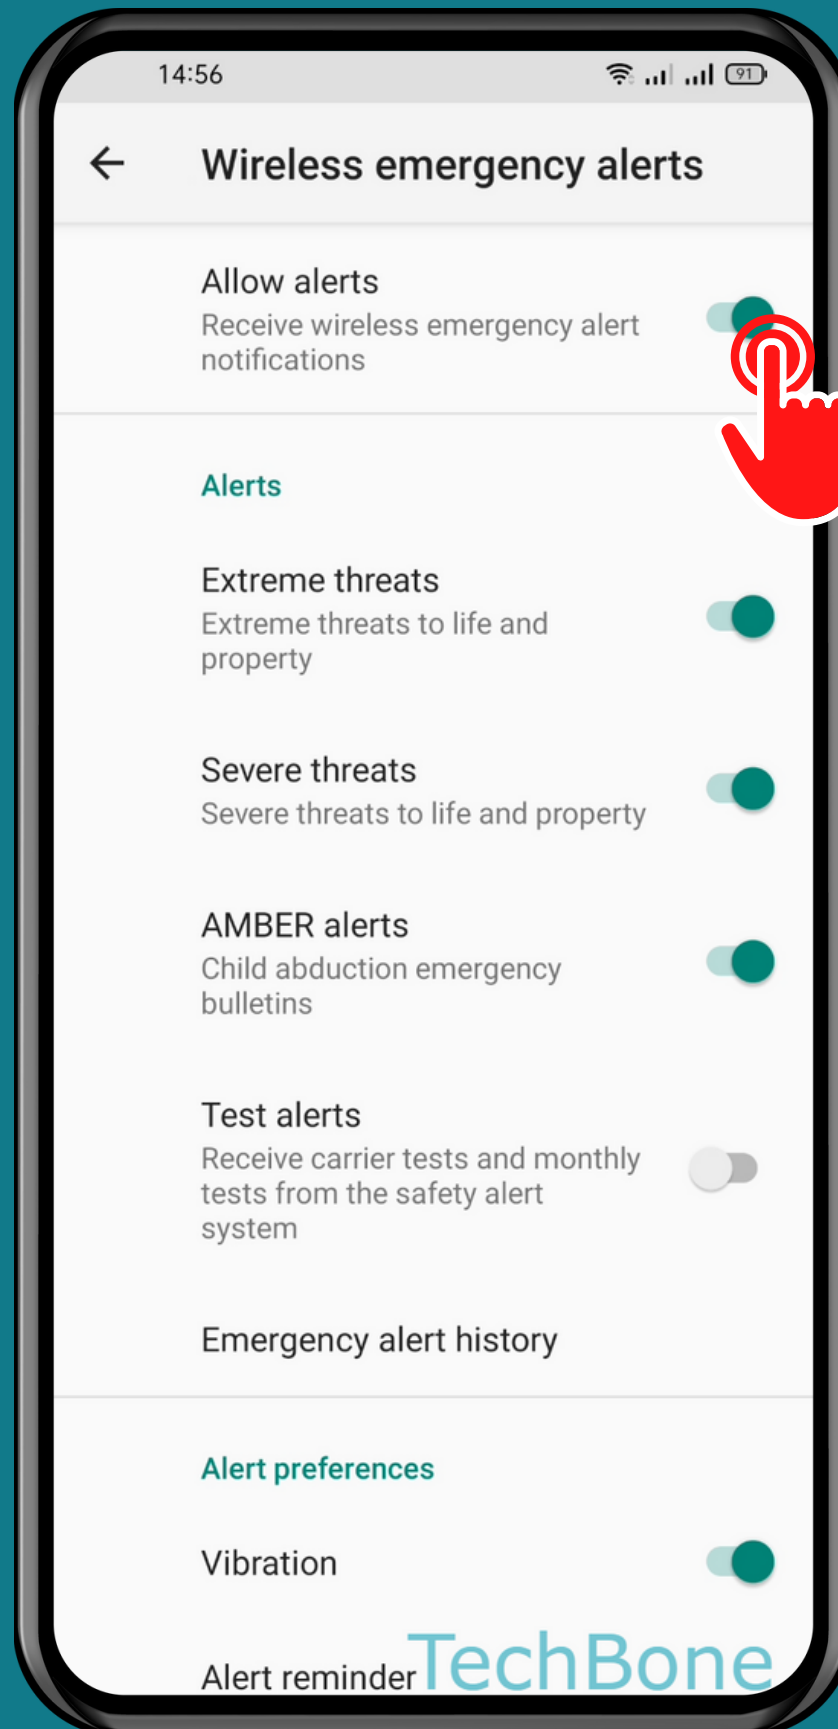

REALME

Android 11 - realme UI 2

HOW TO TURN ON/OFF EMERGENCY ALERTS

Tap on
Settings

Tap on Security

Tap on Wireless emergency alerts

Turn On/Off Allow alerts

Done!