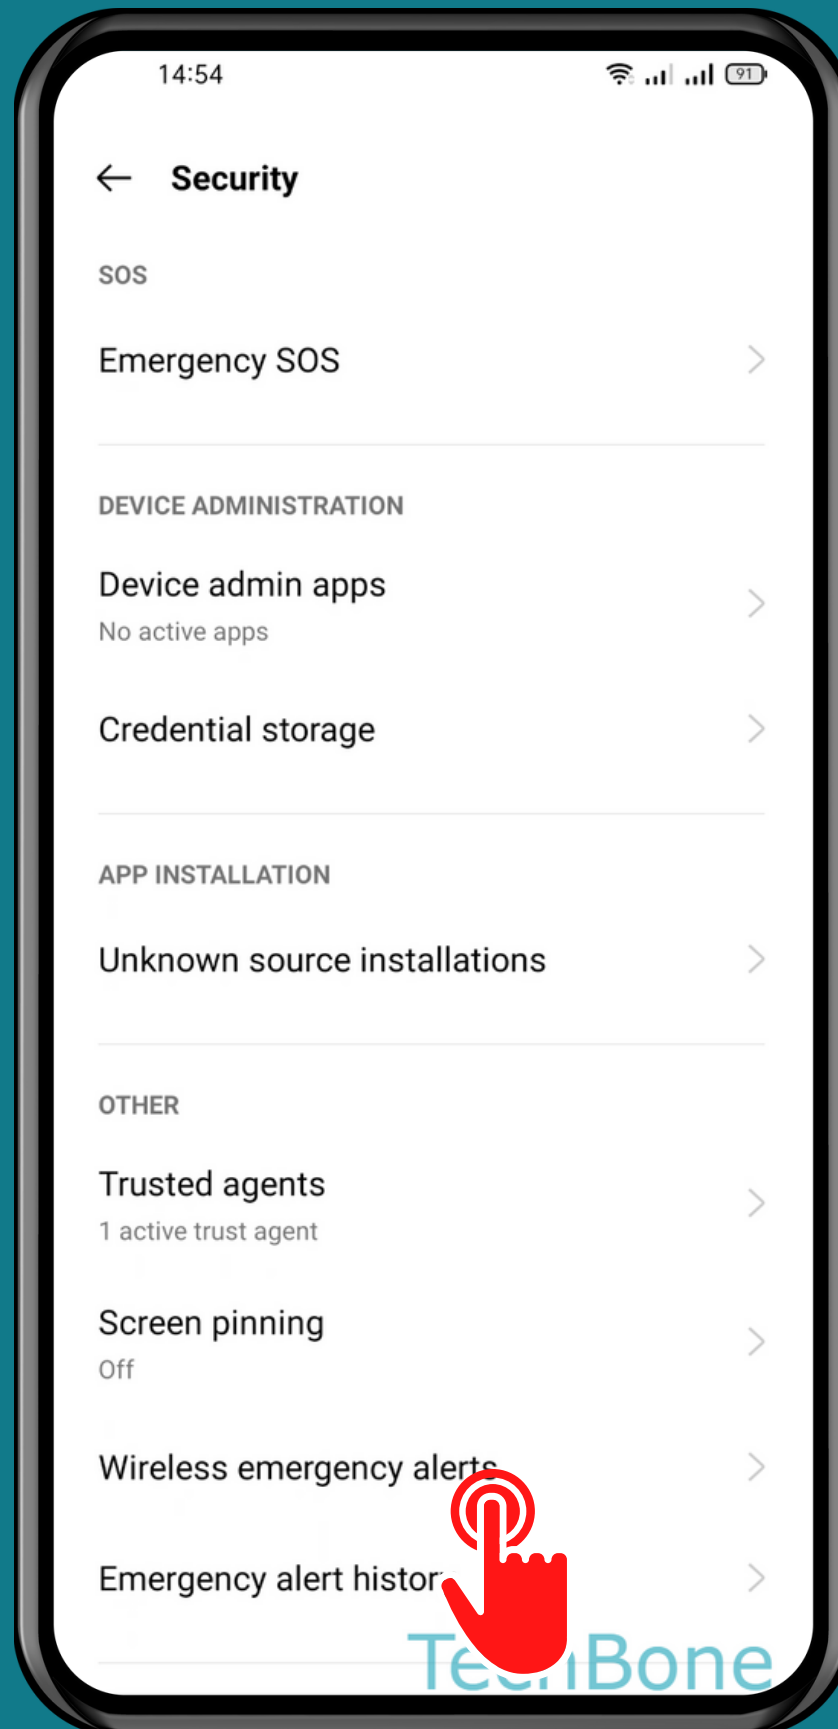

REALME

Android 11 - realme UI 2

HOW TO TURN ON/OFF EMERGENCY ALERTS

Tap on
Settings

Tap on Security

Tap on Wireless emergency alerts

Turn On/Off Allow alerts

Done!