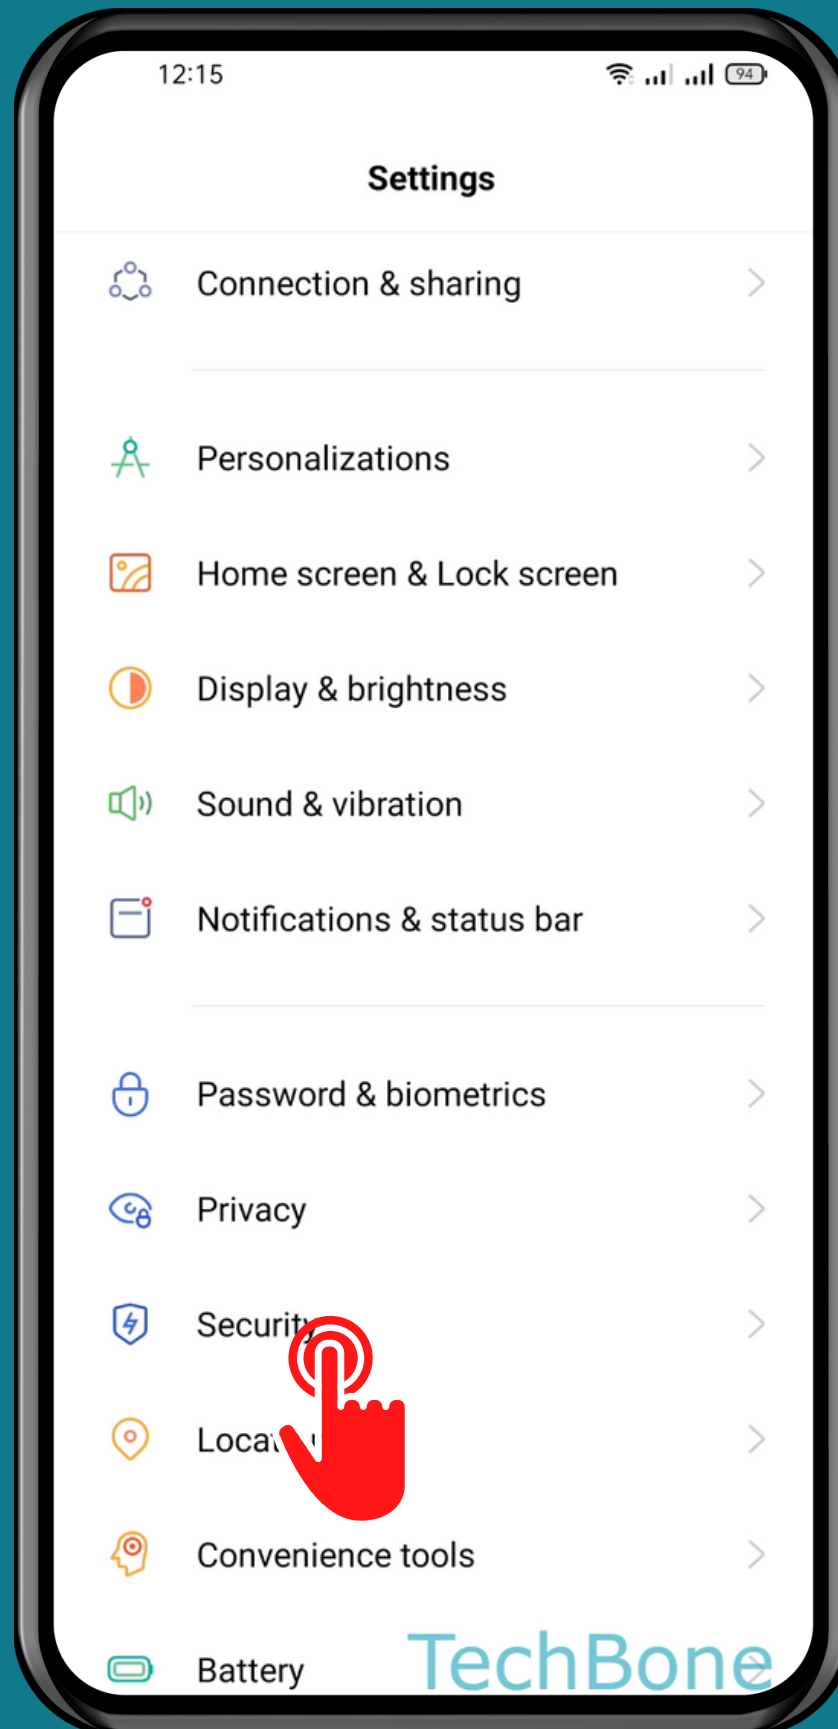

REALME

Android 11 - realme UI 2

HOW TO TURN ON/OFF EMERGENCY SOS

Tap on
Settings

Tap on Security

Tap on Emergency SOS

Tap on
Emergency call

Turn On/Off Emergency call quick access