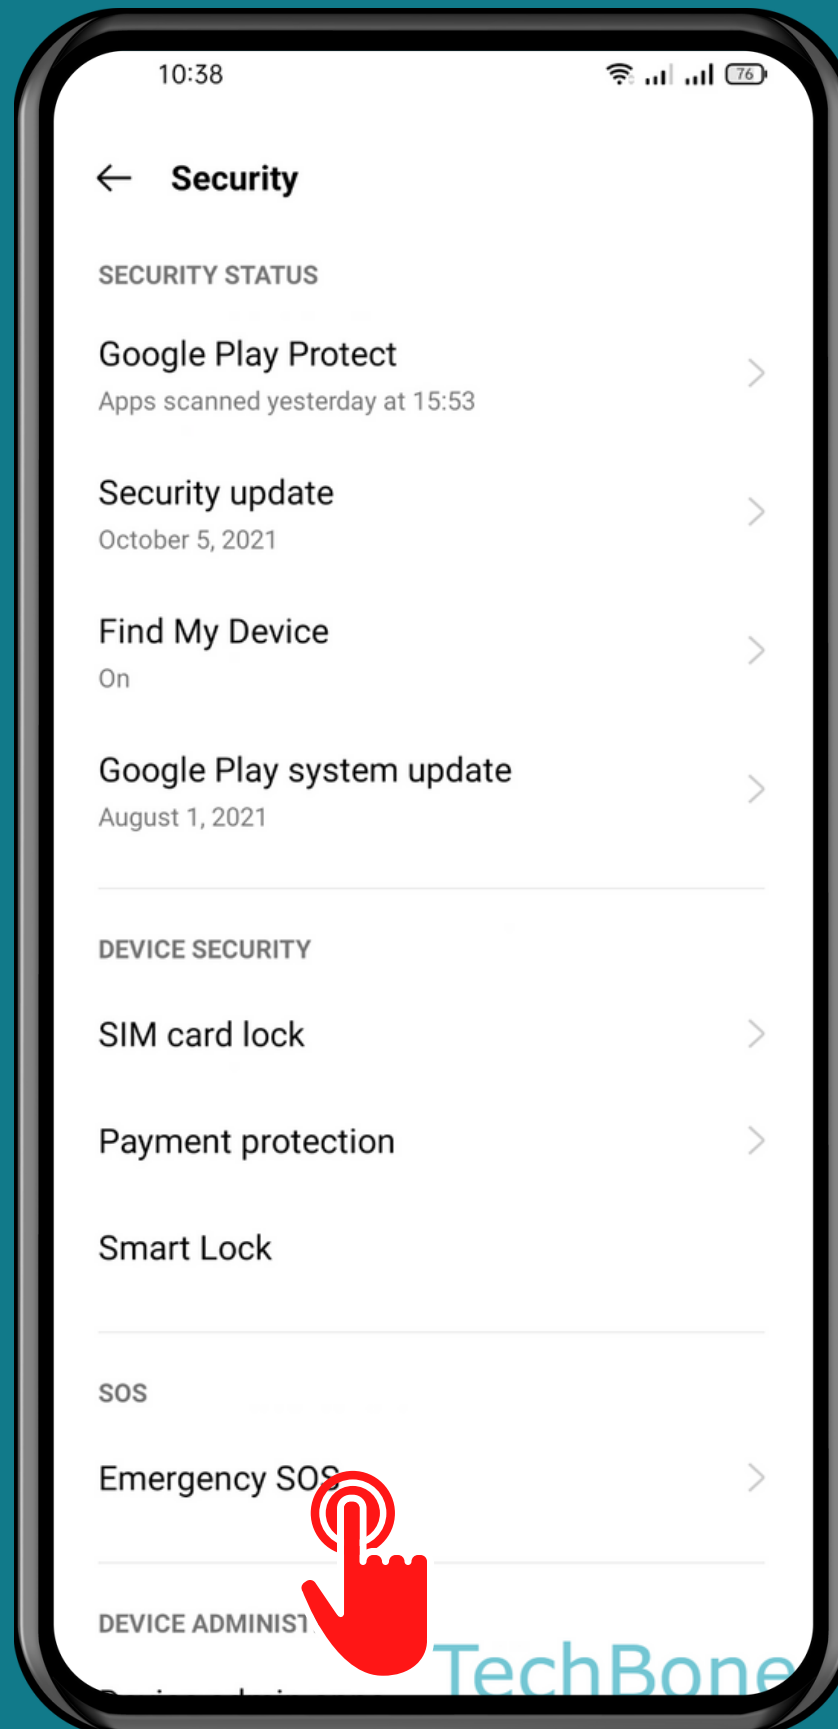

REALME

Android 11 - realme UI 2

HOW TO TURN ON/OFF EMERGENCY SOS

Tap on
Settings

Tap on Security

Tap on Emergency SOS

Tap on
Emergency call

Turn On/Off Emergency call quick access