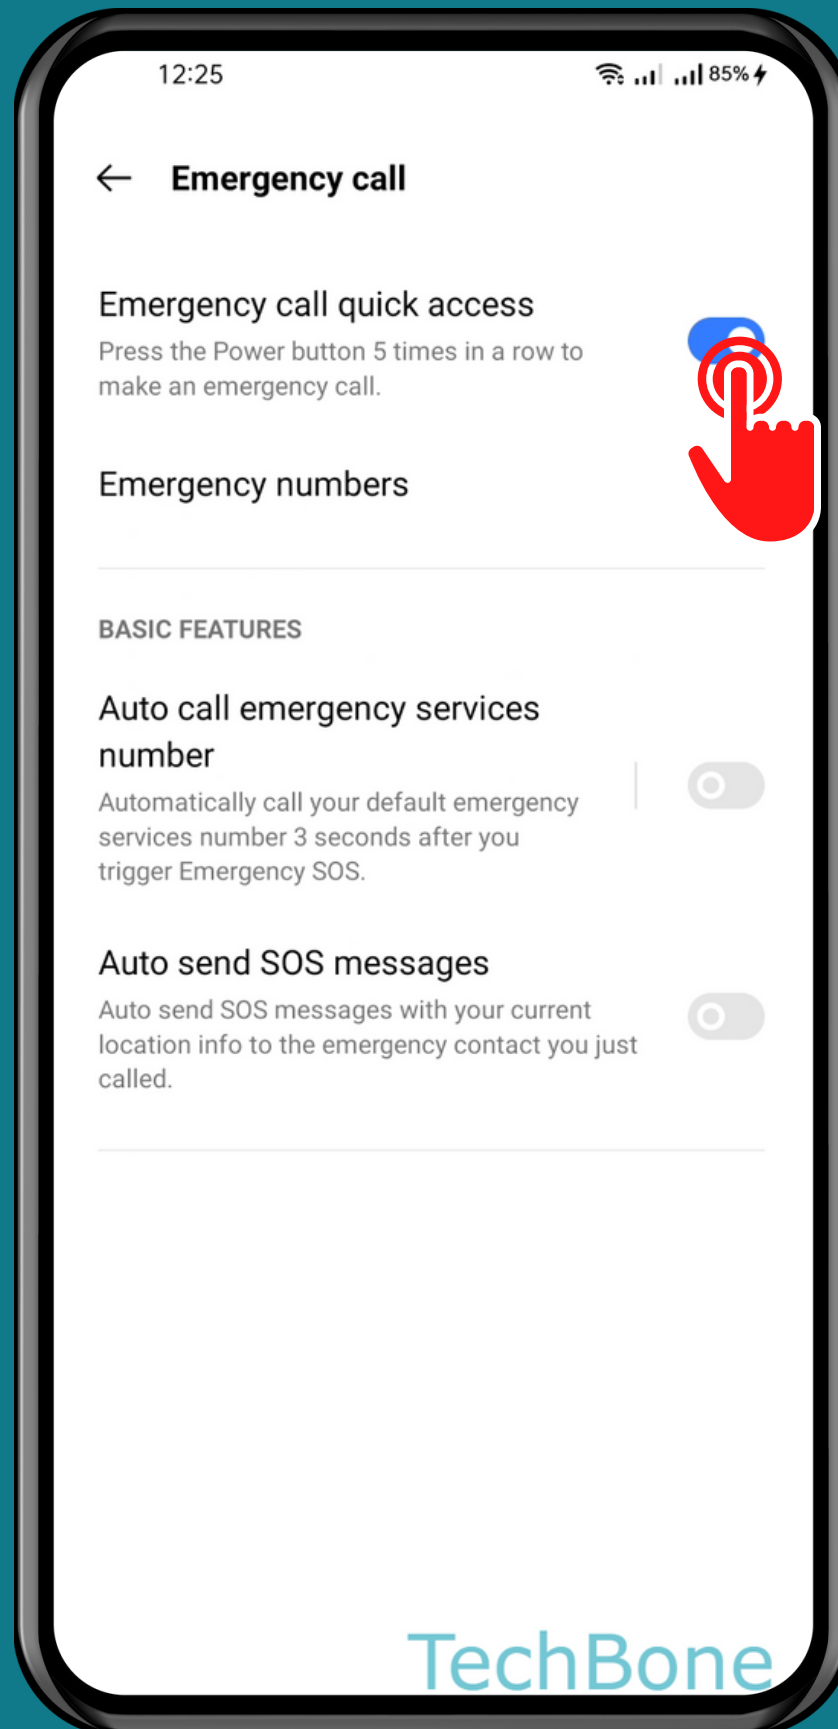

REALME

Android 11 - realme UI 2

HOW TO TURN ON/OFF EMERGENCY SOS

Tap on
Settings

Tap on Security

Tap on Emergency SOS

Tap on
Emergency call

Turn On/Off Emergency call quick access