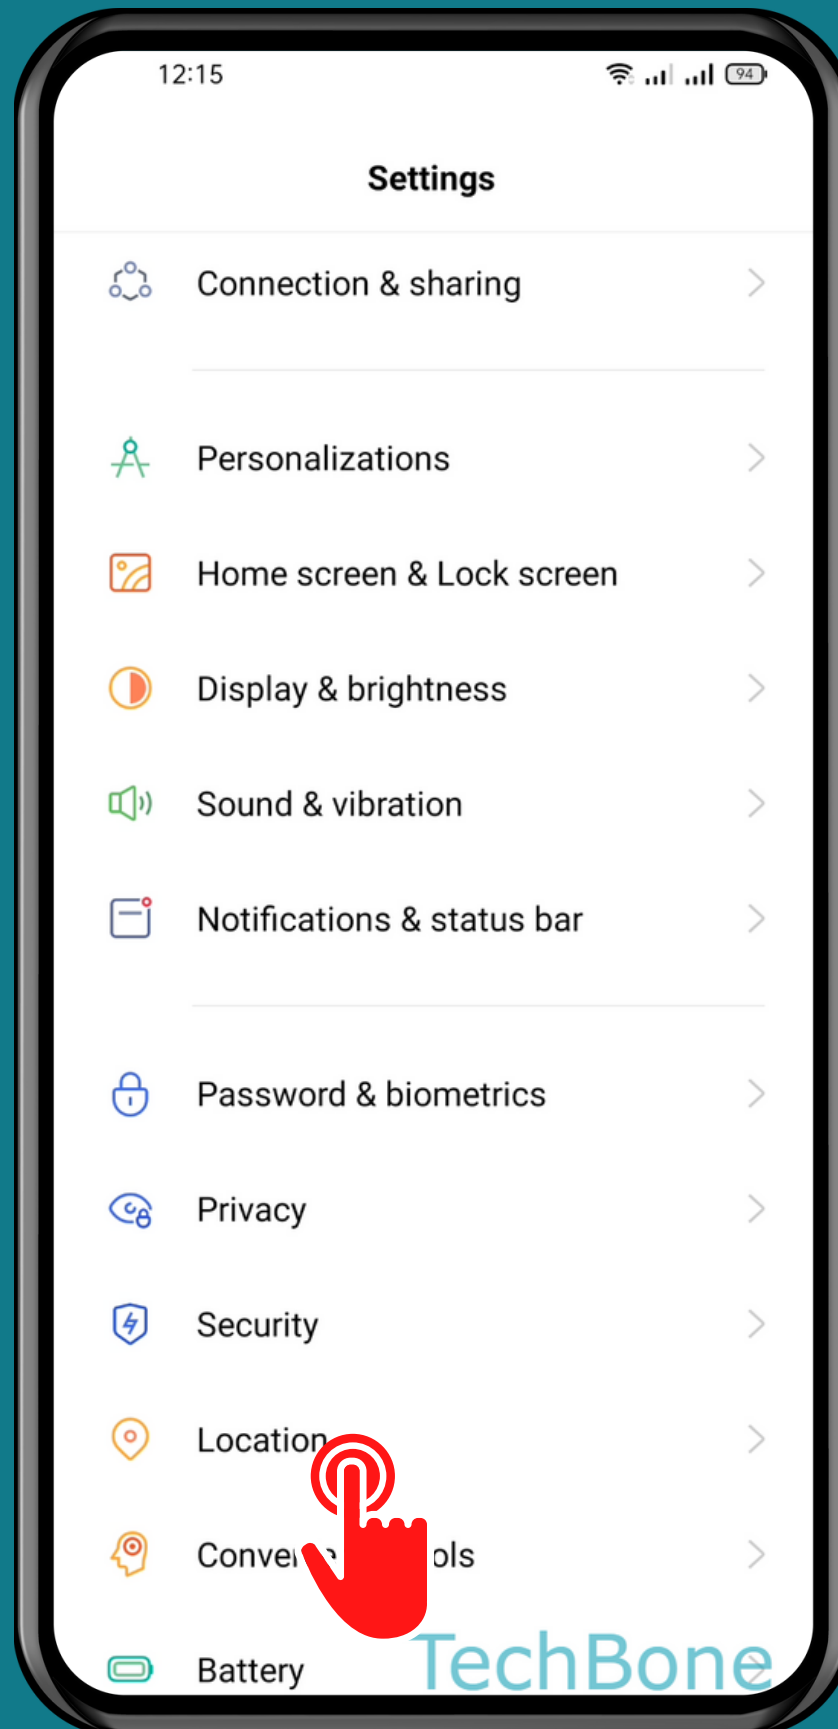

REALME

Android 11 - realme UI 2

HOW TO TURN ON/OFF GOOGLE LOCATION ACCURACY

Tap on
Settings

Tap on Location

Tap on Google Location Accuracy

Turn On/Off Improve Location Accuracy

Done!