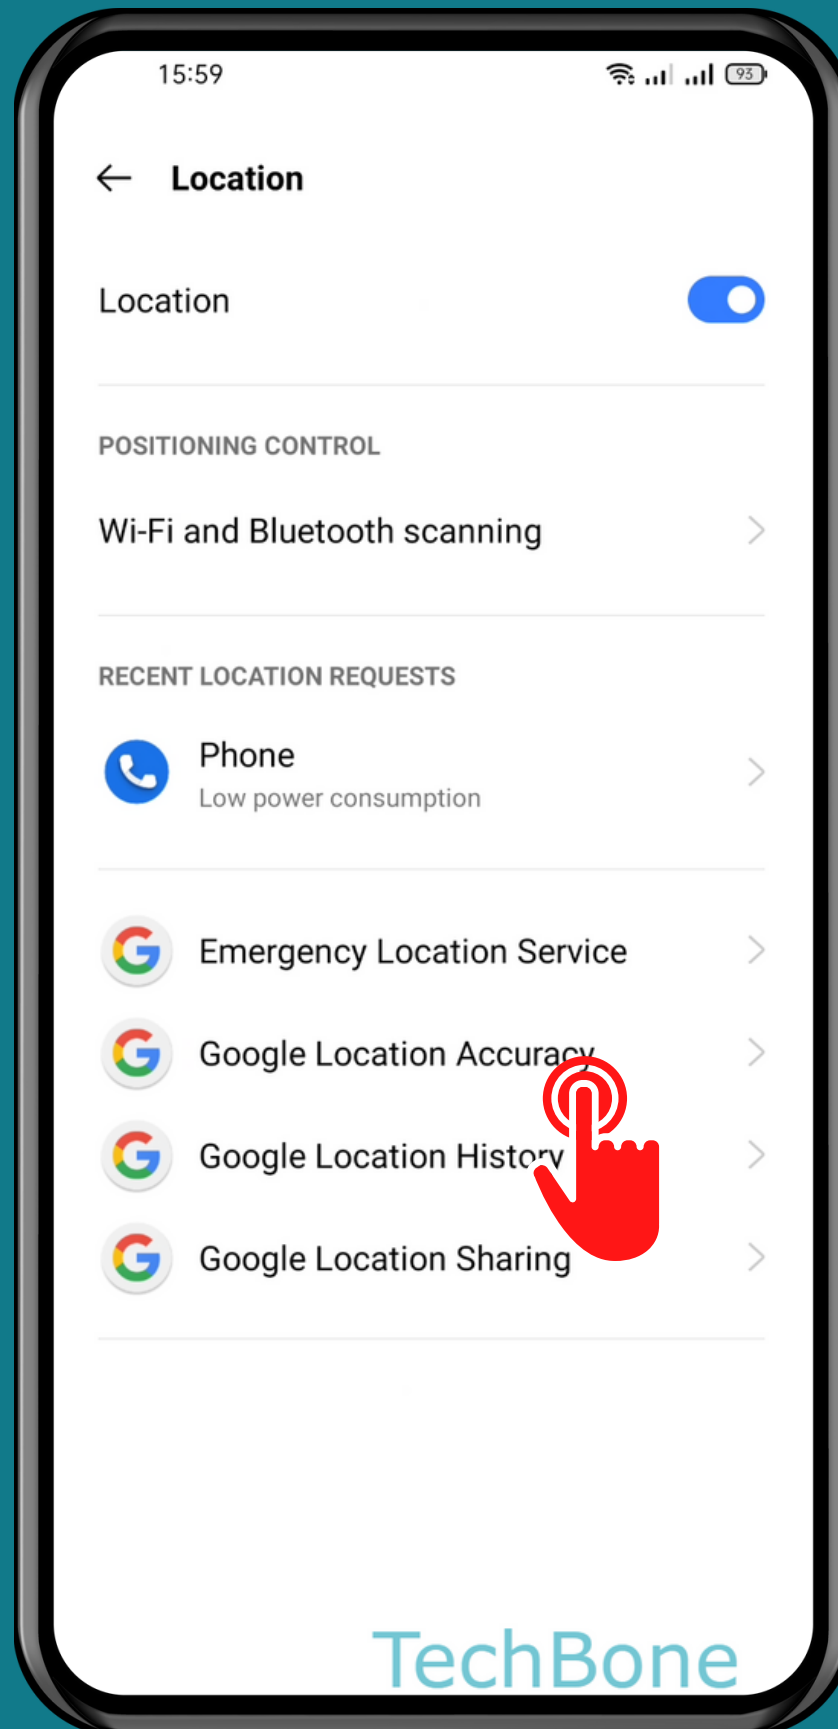

REALME

Android 11 - realme UI 2

HOW TO TURN ON/OFF GOOGLE LOCATION ACCURACY

Tap on
Settings

Tap on Location

Tap on Google Location Accuracy

Turn On/Off Improve Location Accuracy

Done!