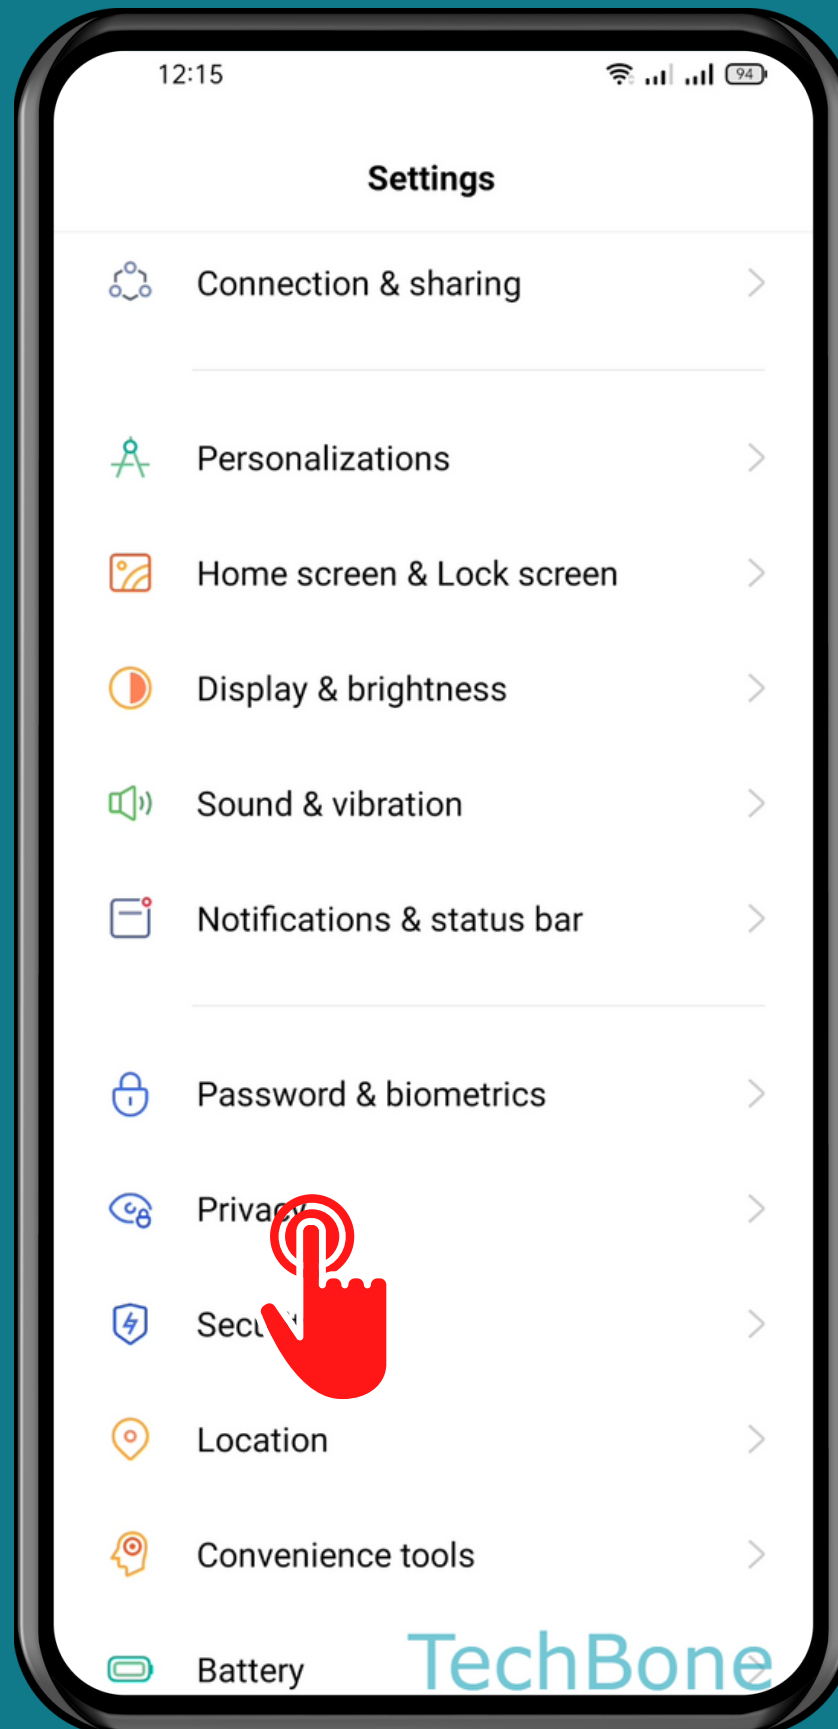

REALME

Android 11 - realme UI 2

HOW TO TURN ON/OFF GOOGLE LOCATION HISTORY

Tap on
Settings

Tap on Privacy

Tap on
Advanced

TechBone

Tap on Google location history