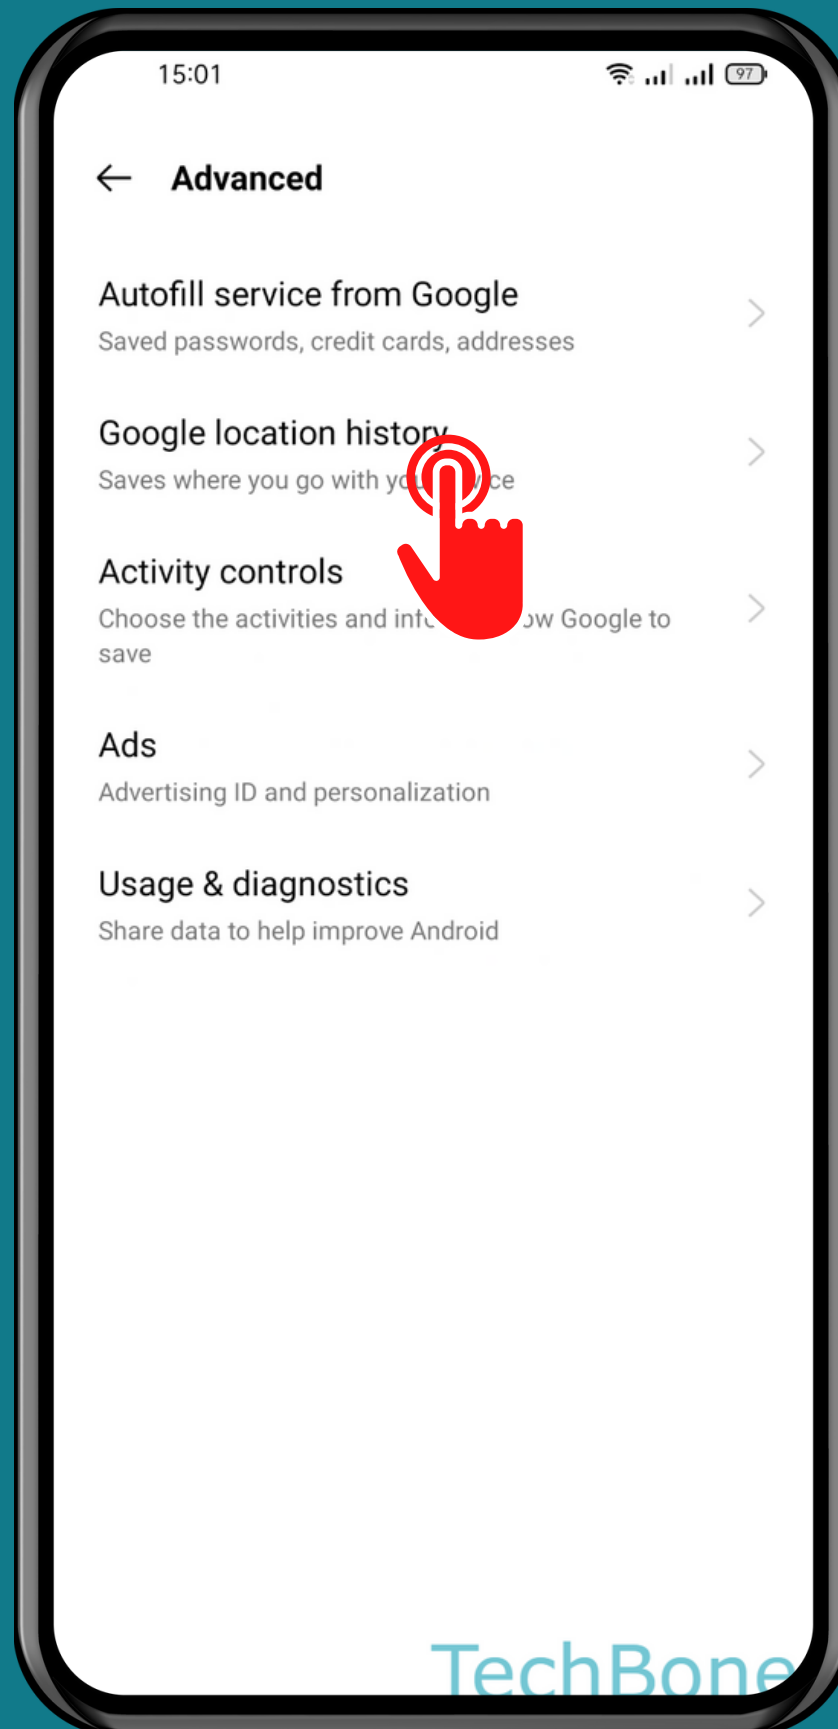

REALME

Android 11 - realme UI 2

HOW TO TURN ON/OFF GOOGLE LOCATION HISTORY

Tap on
Settings

Tap on Privacy

Tap on
Advanced

TechBone

Tap on Google location history