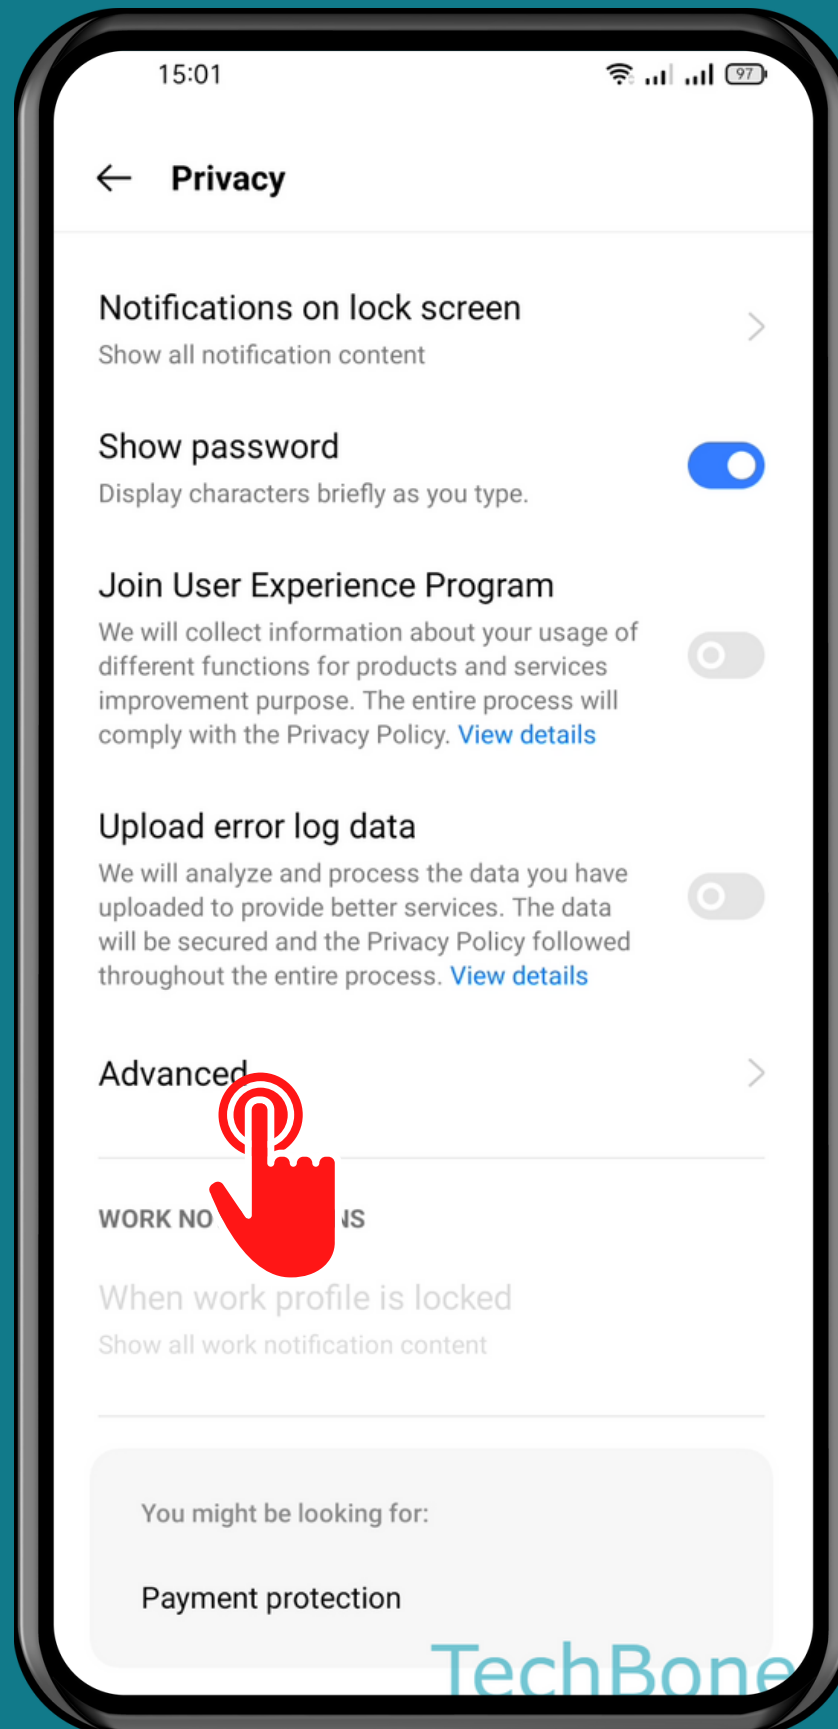

REALME

Android 11 - realme UI 2

HOW TO TURN ON/OFF GOOGLE LOCATION HISTORY

Tap on
Settings

Tap on Privacy

Tap on
Advanced

TechBone

Tap on Google location history